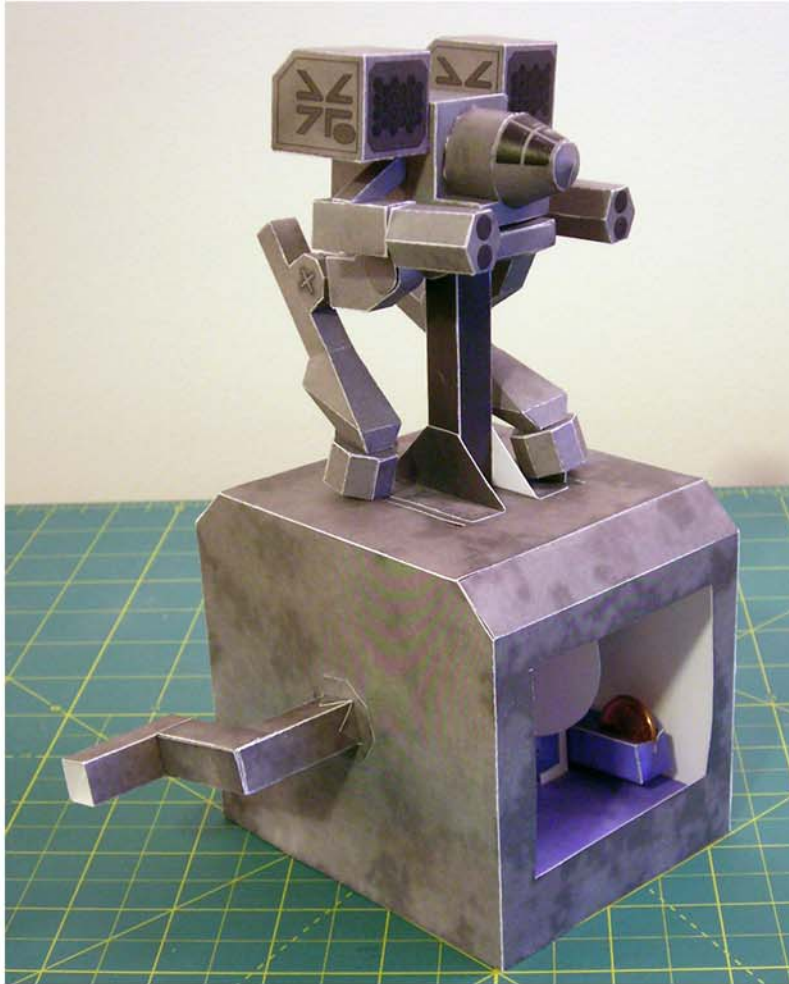

# MECH WALKER

Mech Warrior model: MADCAT/TIMBERWOLF

MOUNTAIN FOLD

VALLEY FOLD

GUIDE LINE

Pattern By Jonathan Hodgins

Please do not attempt to resell or profit from this work,  
but apart from that feel free to redistribute it