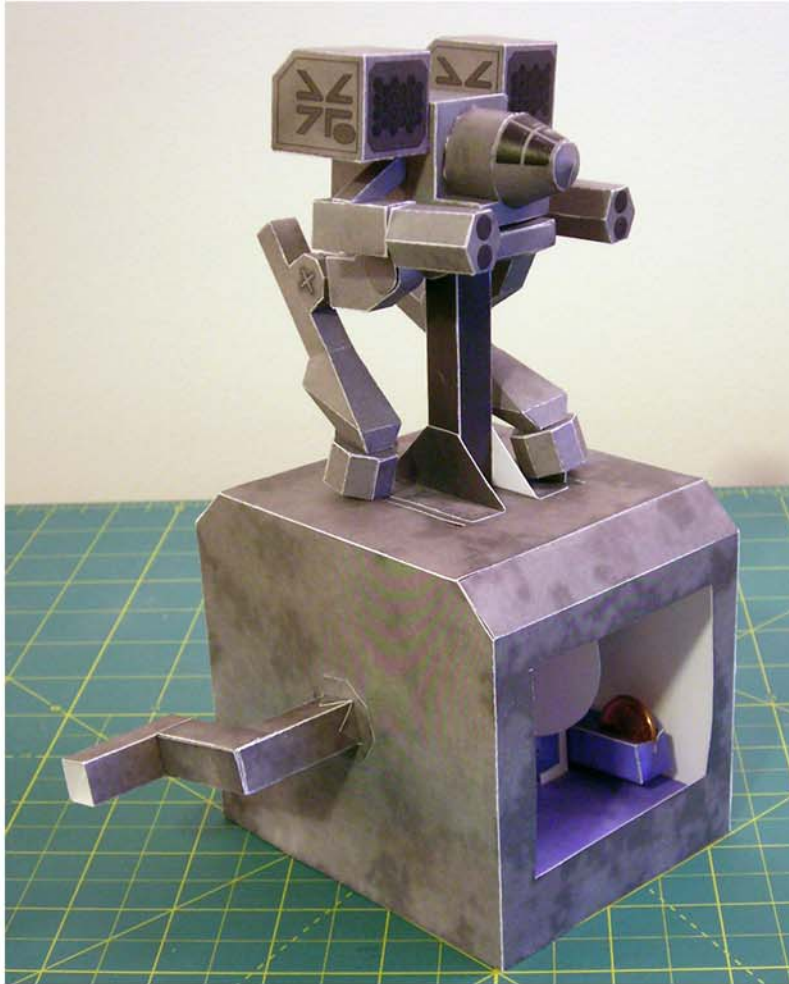

MECH WALKER

Mech Warrior model: MADCAT/TIMBERWOLF

MOUNTAIN FOLD

VALLEY FOLD

GUIDE LINE

Pattern By Jonathan Hodgins

Please do not attempt to resell or profit from this work,
but apart from that feel free to redistribute it