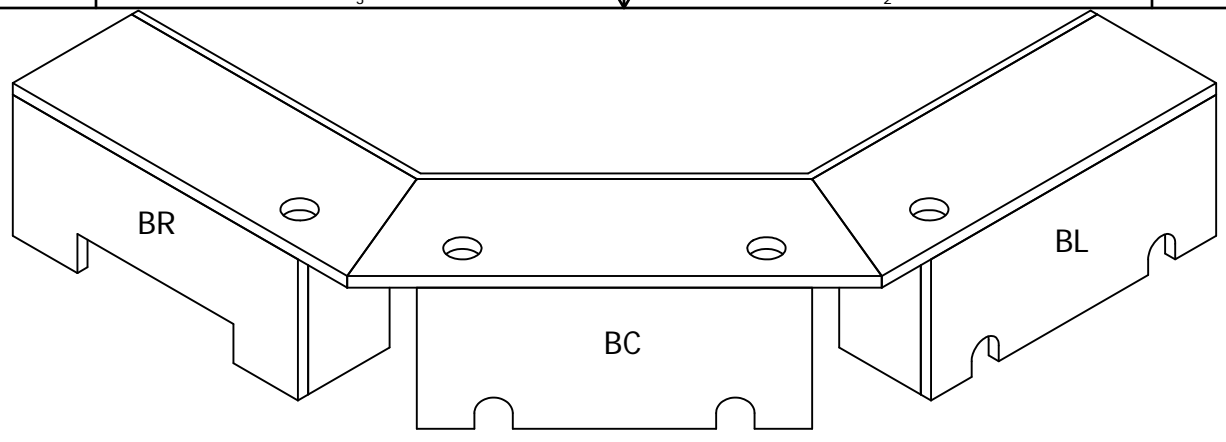

Aux Monitor Piece:

Base - 5.5" x 8.878" (8 ⁷/₈")

Fence - 1/2" x 8.878" (8 ⁷/₈")

Qty 6 legs cut identical size

All material thickness ³/₄ inch

SIZE	DWG NO	REV
C	Monitor Stands	
SCALE	Blake M Louque	SHEET 2 OF 5

SIZE	DWG NO	REV
C	Monitor Stands	
SCALE	Blake M Louque	SHEET 3 OF 5

SIZE	DWG NO	REV
C	Monitor Stands	
SCALE	Blake M Louque	SHEET 4 OF 5

VIEW L-L

Separate piece for
4th auxillary monitor

SIZE	DWG NO	REV
C	Monitor Stands	
SCALE	Blake M Louque	SHEET 5 OF 5