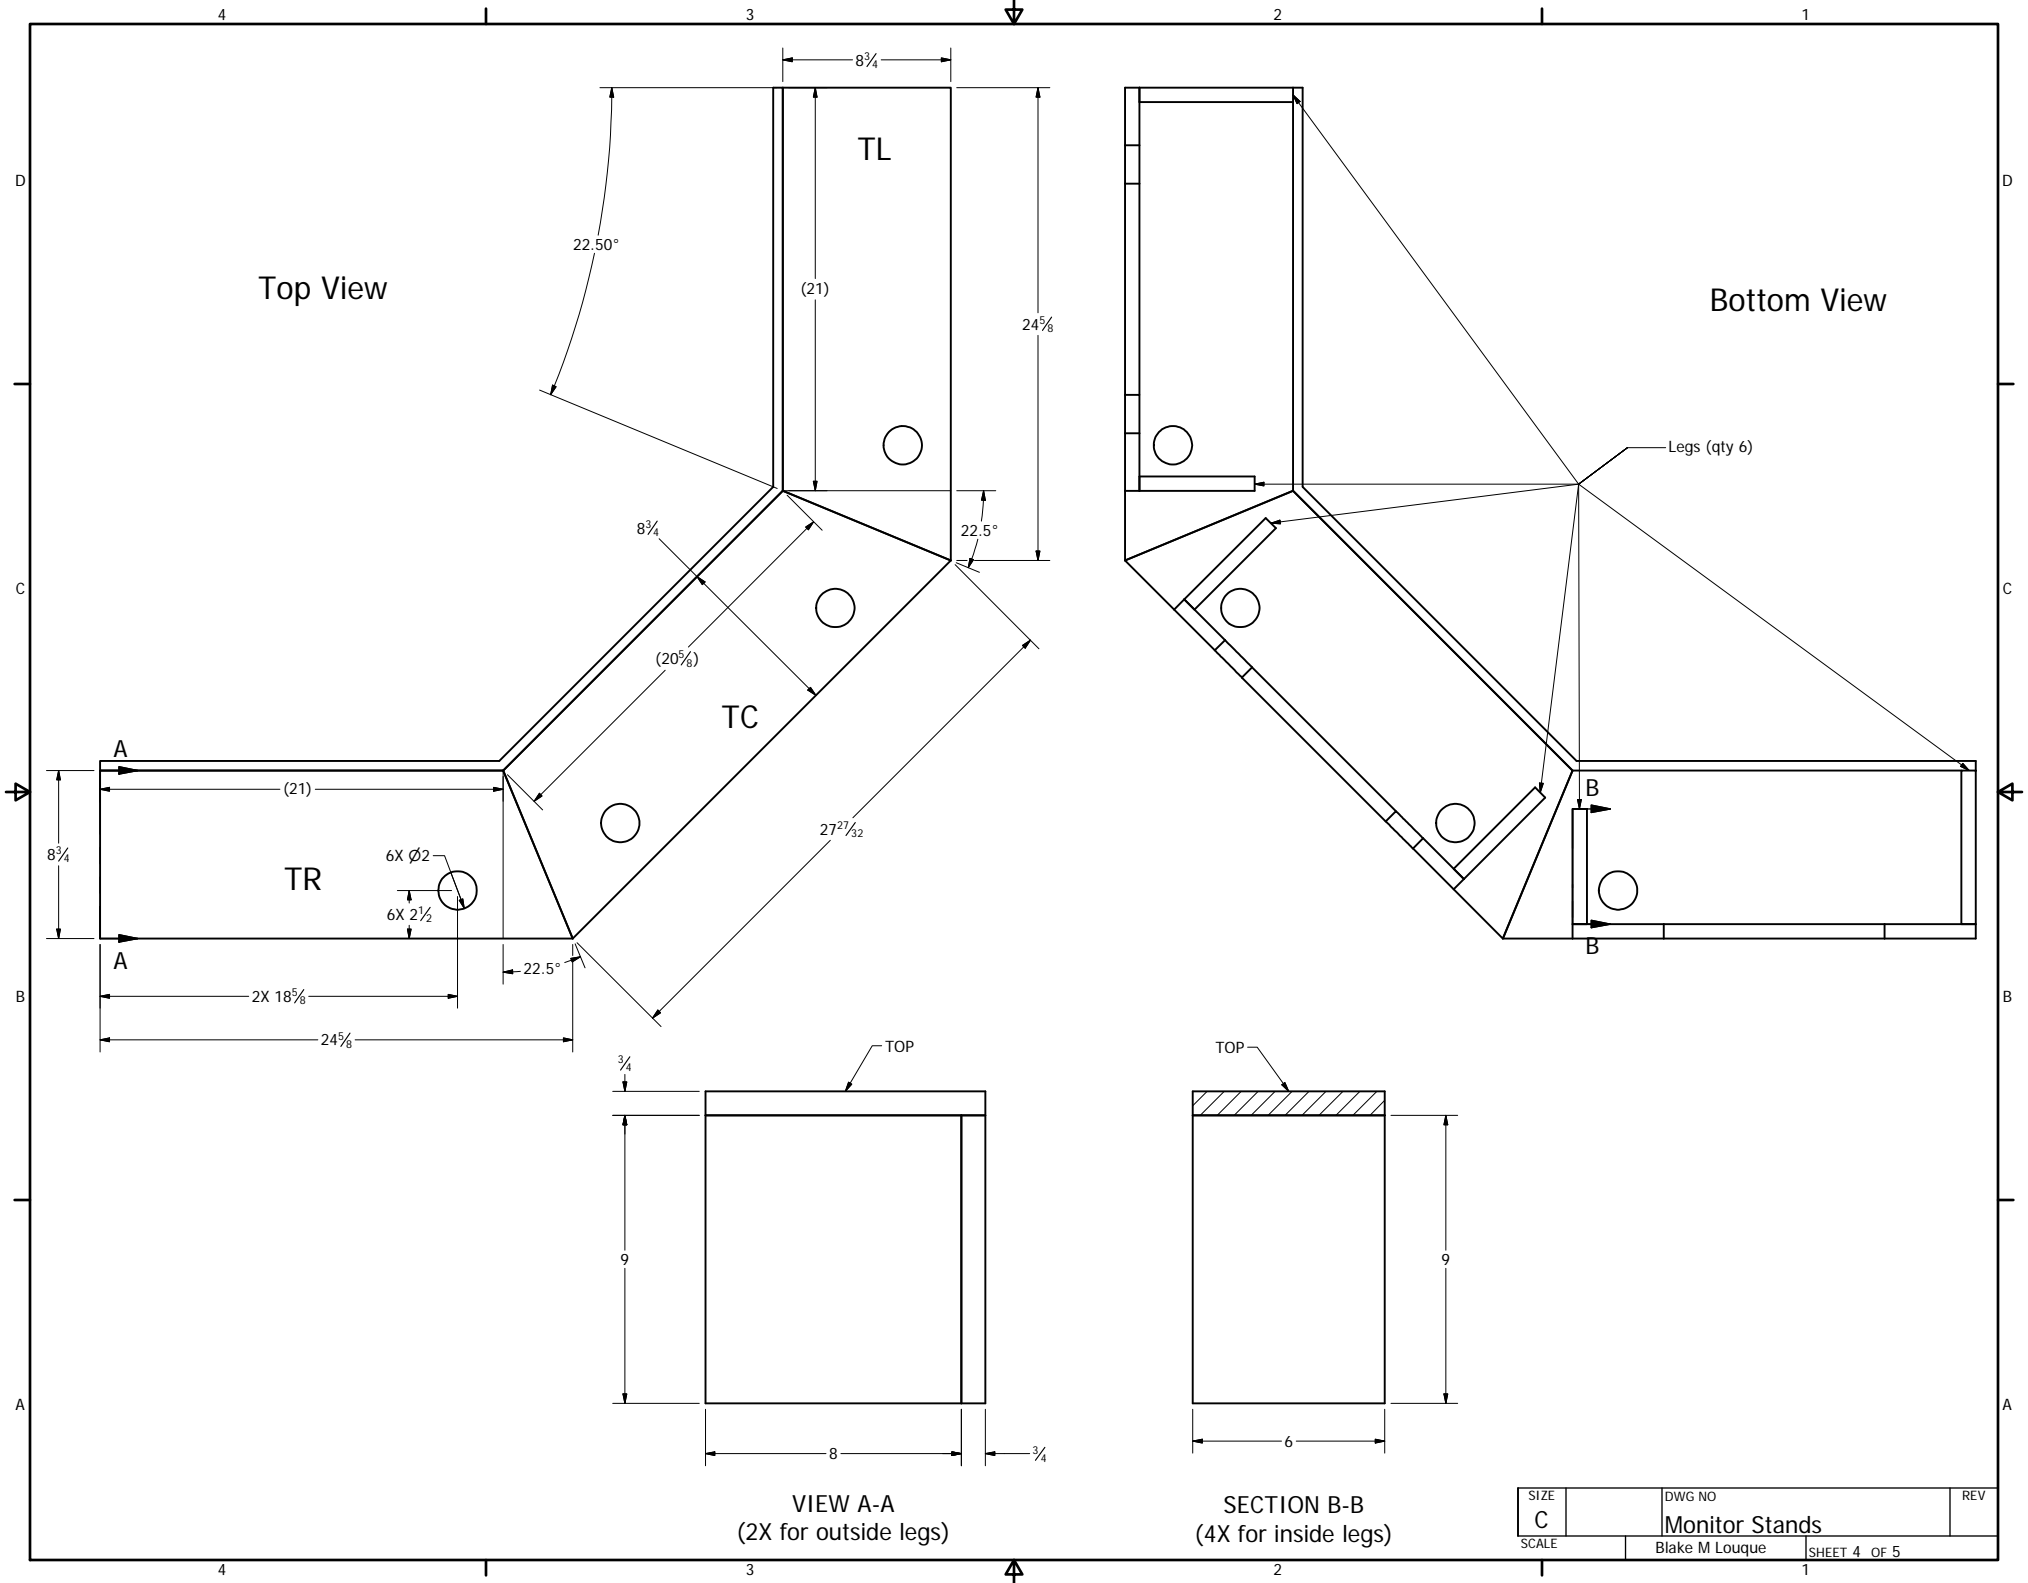

Main Widescreens

Phone

Aux Screen

Laptop & Dock

SIZE	DWG NO	REV
C	Monitor Stands	
SCALE	SHEET 1 OF 5	

Materials/Parts List:

T=Top, B=Bottom

L=Left, C=Center, R=Right

Monitor Stand:

TL - 8.75" x 24.624" (24 ⁵/₈")

TC - 8.75" x 27.842" (27 ²⁷/₃₂")

TR - 8.75" x 24.624" (27 ⁵/₈")

BL - 9" x 21"

BC - 9" x 20.593" (20 ¹⁹/₃₂")

BR - 9" x 21"

Legs (6) - 9" x 8"

Aux Monitor Piece:

Base - 5.5" x 8.878" (8 ⁷/₈")

Fence - 1/2" x 8.878" (8 ⁷/₈")

Qty 6 legs cut identical size

All material thickness ³/₄ inch

SIZE	DWG NO	REV
C	Monitor Stands	
SCALE	Blake M Louque	SHEET 2 OF 5

SIZE	DWG NO	REV
C	Monitor Stands	
SCALE	Blake M Louque	SHEET 3 OF 5

SIZE	DWG NO	REV
C	Monitor Stands	
SCALE	Blake M Louque	SHEET 4 OF 5

VIEW L-L

Separate piece for
4th auxillary monitor

SIZE	DWG NO	REV
C	Monitor Stands	
SCALE	Blake M Louque	SHEET 5 OF 5