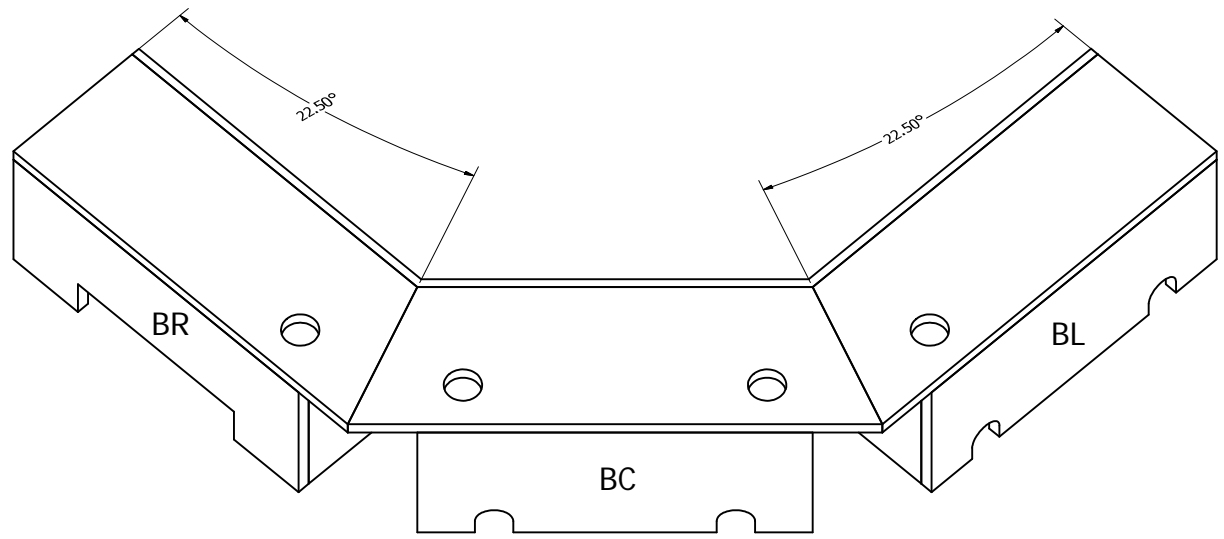

Main Widescreens

Phone

Aux Screen

Laptop & Dock

SIZE	DWG NO	REV
C	Monitor Stands	
SCALE	SHEET 1 OF 5	

Materials/Parts List:

T=Top, B=Bottom

L=Left, C=Center, R=Right

Monitor Stand:

TL - 8.75" x 24.624" (24 ⁵/₈")

TC - 8.75" x 27.842" (27 ²⁷/₃₂")

TR - 8.75" x 24.624" (27 ⁵/₈")

BL - 9" x 21"

BC - 9" x 20.593" (20 ¹⁹/₃₂")

BR - 9" x 21"

Legs (6) - 9" x 8"

Aux Monitor Piece:

Base - 5.5" x 8.878" (8 ⁷/₈")

Fence - 1/2" x 8.878" (8 ⁷/₈")

Qty 6 legs cut identical size

All material thickness ³/₄ inch

SIZE	DWG NO	REV
C	Monitor Stands	
SCALE	Blake M Louque	SHEET 2 OF 5