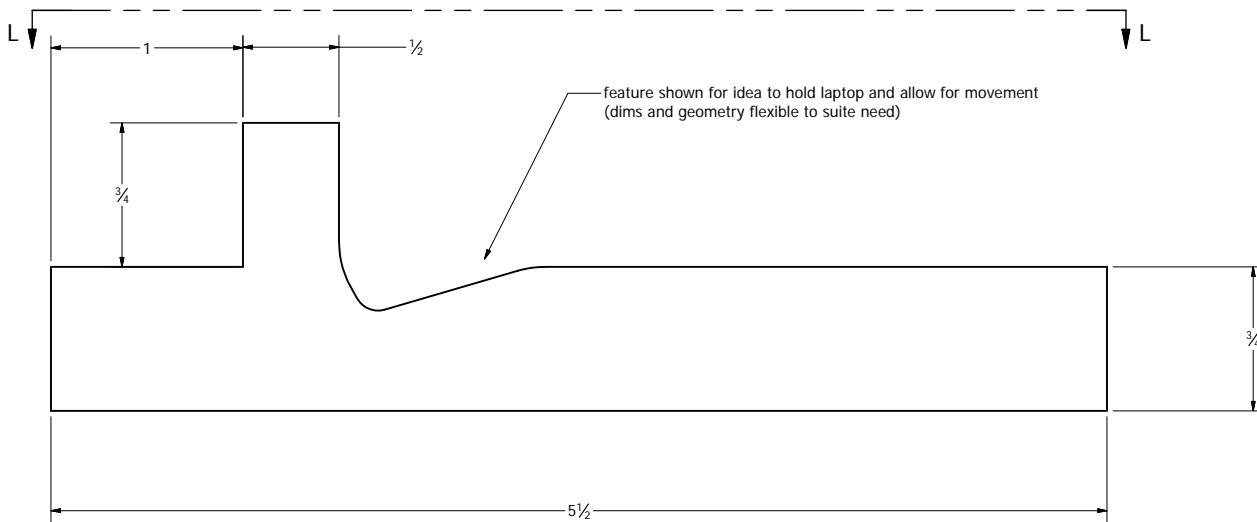

Aux Monitor Piece:

Base - 5.5" x 8.878" (8 ⁷/₈")

Fence - 1/2" x 8.878" (8 ⁷/₈")

Qty 6 legs cut identical size

All material thickness ³/₄ inch

SIZE	DWG NO	REV
C	Monitor Stands	
SCALE	Blake M Louque	SHEET 2 OF 5

SIZE	DWG NO	REV
C	Monitor Stands	
SCALE	Blake M Louque	SHEET 3 OF 5

SIZE	DWG NO	REV
C	Monitor Stands	
SCALE	Blake M Louque	SHEET 4 OF 5

VIEW L-L

Separate piece for
4th auxillary monitor

SIZE	DWG NO	REV
C	Monitor Stands	
SCALE	Blake M Louque	SHEET 5 OF 5