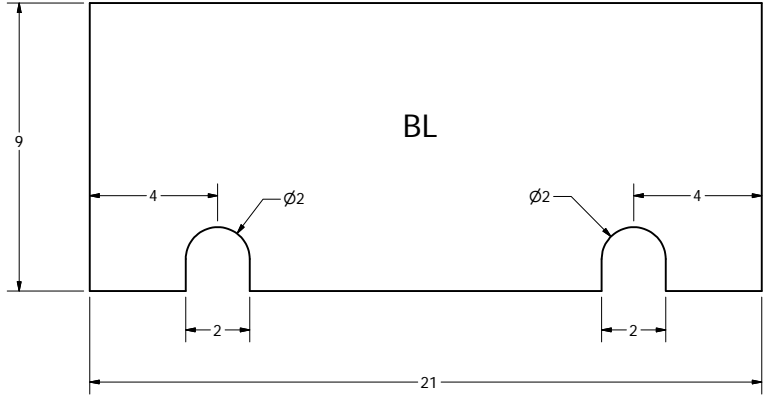

Aux Monitor Piece:

Base - 5.5" x 8.878" (8 ⁷/₈")

Fence - 1/2" x 8.878" (8 ⁷/₈")

Qty 6 legs cut identical size

All material thickness ³/₄ inch

SIZE	DWG NO	REV
C	Monitor Stands	
SCALE	Blake M Louque	SHEET 2 OF 5

SIZE	DWG NO	REV
C	Monitor Stands	
SCALE	Blake M Louque	SHEET 3 OF 5

SIZE	DWG NO	REV
C	Monitor Stands	
SCALE	Blake M Louque	SHEET 4 OF 5

VIEW L-L

Separate piece for
4th auxillary monitor

SIZE	DWG NO	REV
C	Monitor Stands	
SCALE	Blake M Louque	SHEET 5 OF 5