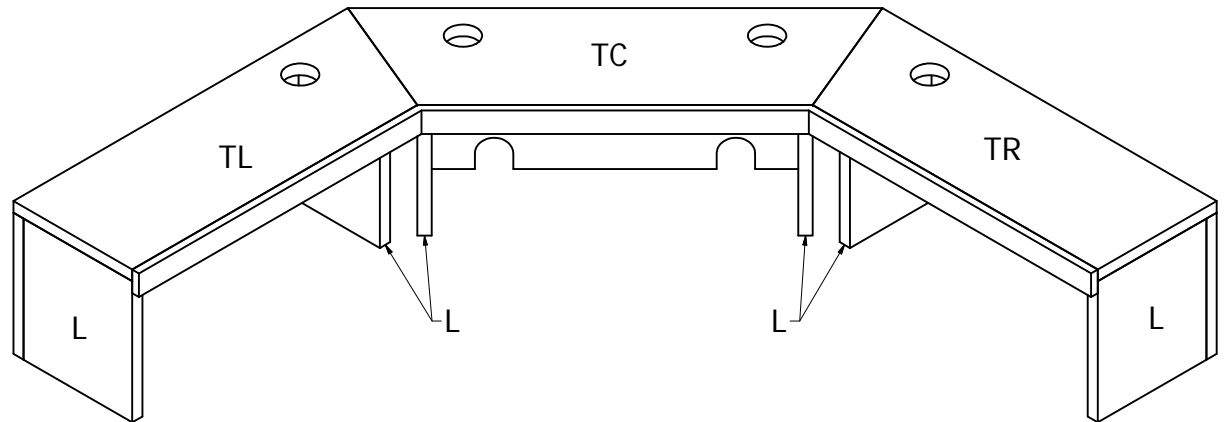

Main Widescreens

Phone

Aux Screen

Laptop & Dock

SIZE	DWG NO	REV
C	Monitor Stands	
SCALE	SHEET 1 OF 5	

Materials/Parts List:

T=Top, B=Bottom

L=Left, C=Center, R=Right

Monitor Stand:

TL - 8.75" x 24.624" (24 ⁵/₈")

TC - 8.75" x 27.842" (27 ²⁷/₃₂")

TR - 8.75" x 24.624" (27 ⁵/₈")

BL - 9" x 21"

BC - 9" x 20.593" (20 ¹⁹/₃₂")

BR - 9" x 21"

Legs (6) - 9" x 8"

Aux Monitor Piece:

Base - 5.5" x 8.878" (8 ⁷/₈")

Fence - 1/2" x 8.878" (8 ⁷/₈")

Qty 6 legs cut identical size

All material thickness ³/₄ inch

SIZE	DWG NO	REV
C	Monitor Stands	
SCALE	Blake M Louque	SHEET 2 OF 5