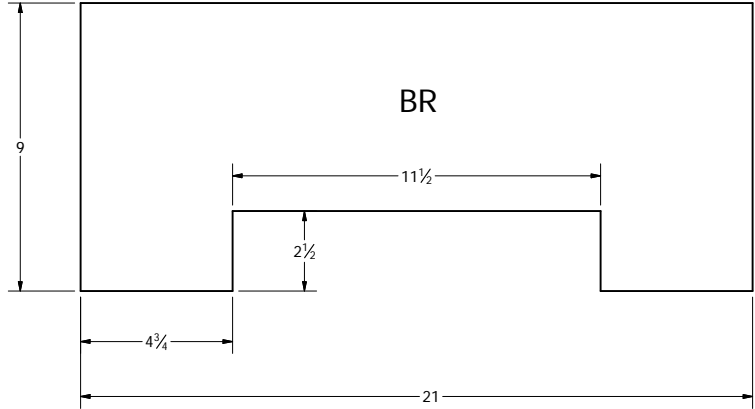

Aux Monitor Piece:

Base - 5.5" x 8.878" (8 ⁷/₈")

Fence - 1/2" x 8.878" (8 ⁷/₈")

Qty 6 legs cut identical size

All material thickness ³/₄ inch

SIZE	DWG NO	REV
C	Monitor Stands	
SCALE	Blake M Louque	SHEET 2 OF 5

SIZE	DWG NO	REV
C	Monitor Stands	
SCALE	Blake M Louque	SHEET 3 OF 5

SIZE	DWG NO	REV
C	Monitor Stands	
SCALE	Blake M Louque	SHEET 4 OF 5

VIEW L-L

Separate piece for
4th auxillary monitor

SIZE	DWG NO	REV
C	Monitor Stands	
SCALE	Blake M Louque	SHEET 5 OF 5