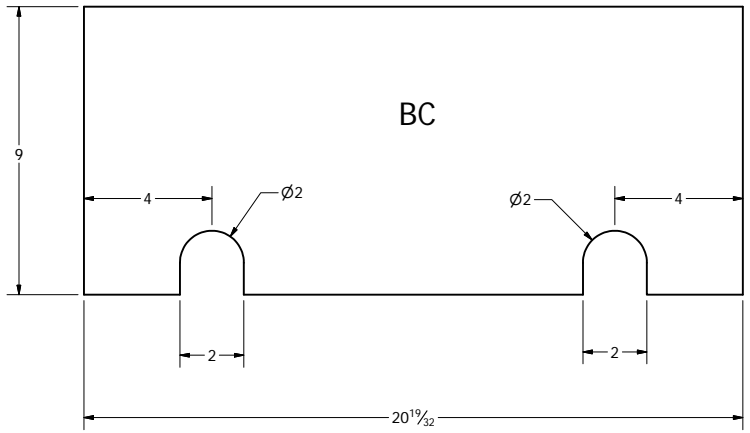

Aux Monitor Piece:

Base - 5.5" x 8.878" (8 ⁷/₈")

Fence - 1/2" x 8.878" (8 ⁷/₈")

Qty 6 legs cut identical size

All material thickness ³/₄ inch

SIZE	DWG NO	REV
C	Monitor Stands	
SCALE	Blake M Louque	SHEET 2 OF 5

SIZE	DWG NO	REV
C	Monitor Stands	
SCALE	Blake M Louque	SHEET 3 OF 5

SIZE	DWG NO	REV
C	Monitor Stands	
SCALE	Blake M Louque	SHEET 4 OF 5

VIEW L-L

Separate piece for
4th auxillary monitor

SIZE	DWG NO	REV
C	Monitor Stands	
SCALE	Blake M Louque	SHEET 5 OF 5