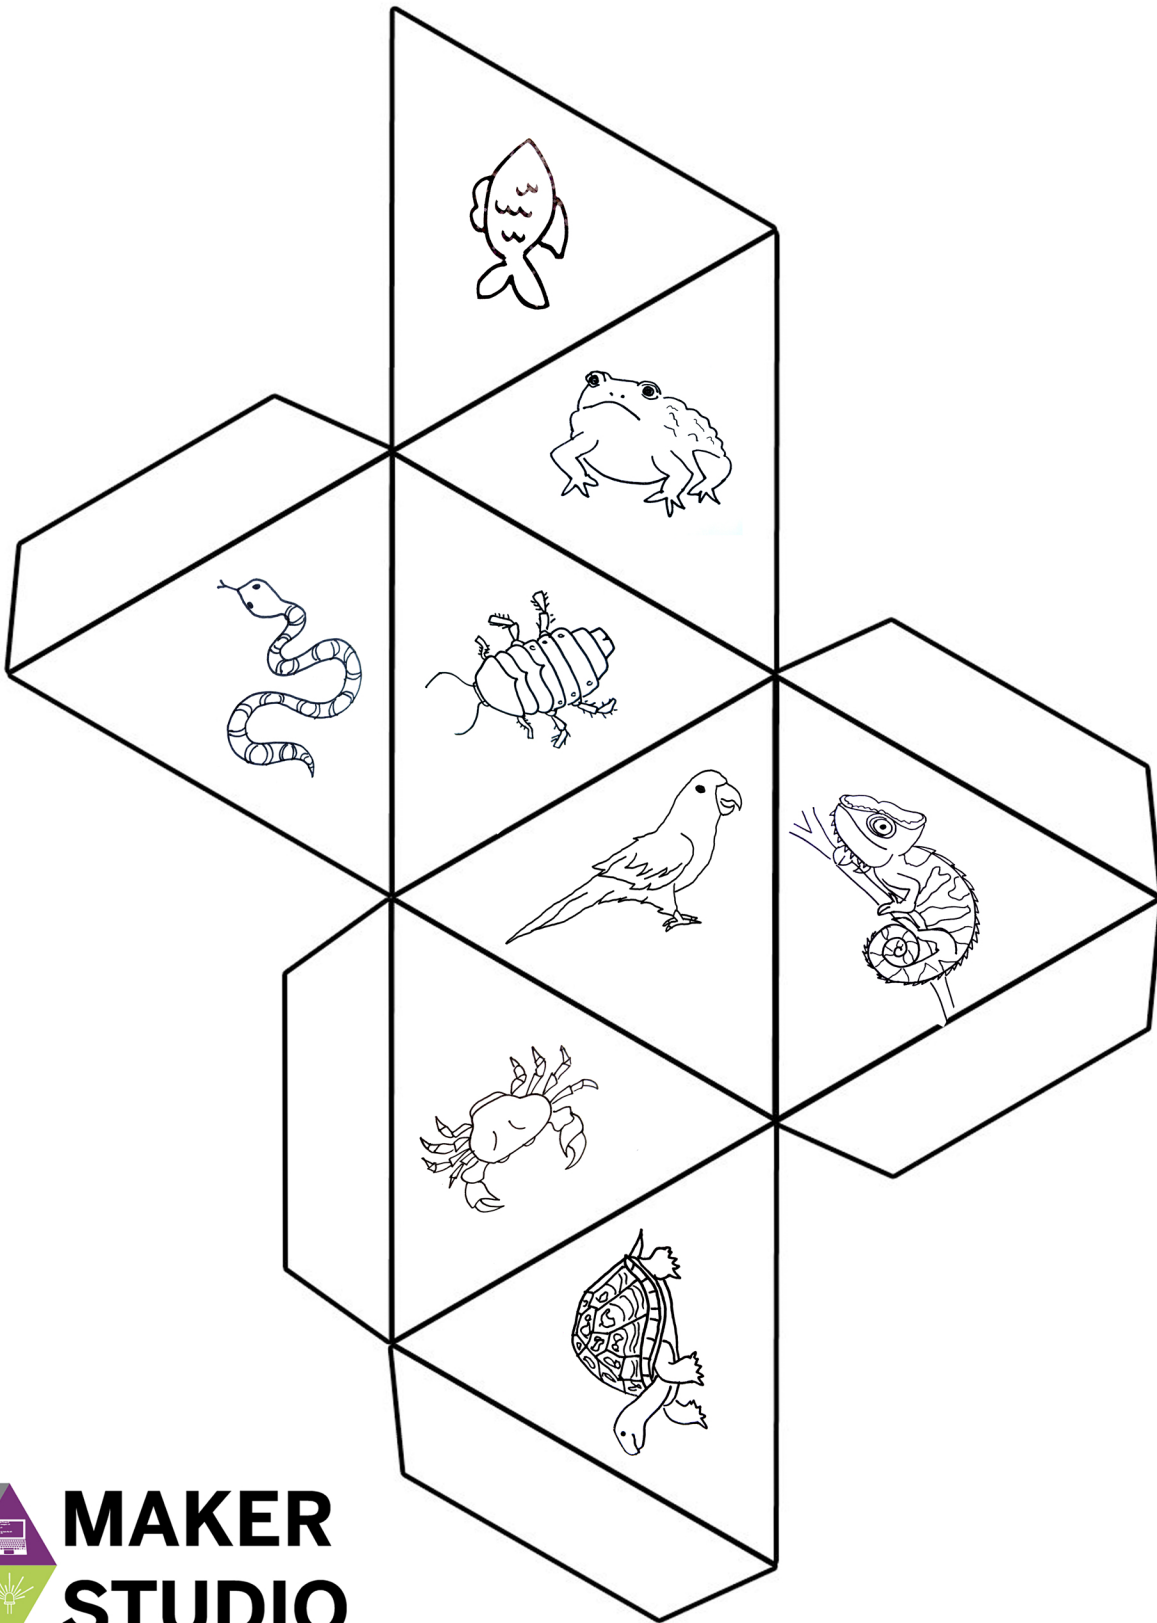

OCTAHEDRON DICE PATTERN - NAUTRE WORKS ANIMALS

**MAKER
STUDIO**

www.sciencecity.com