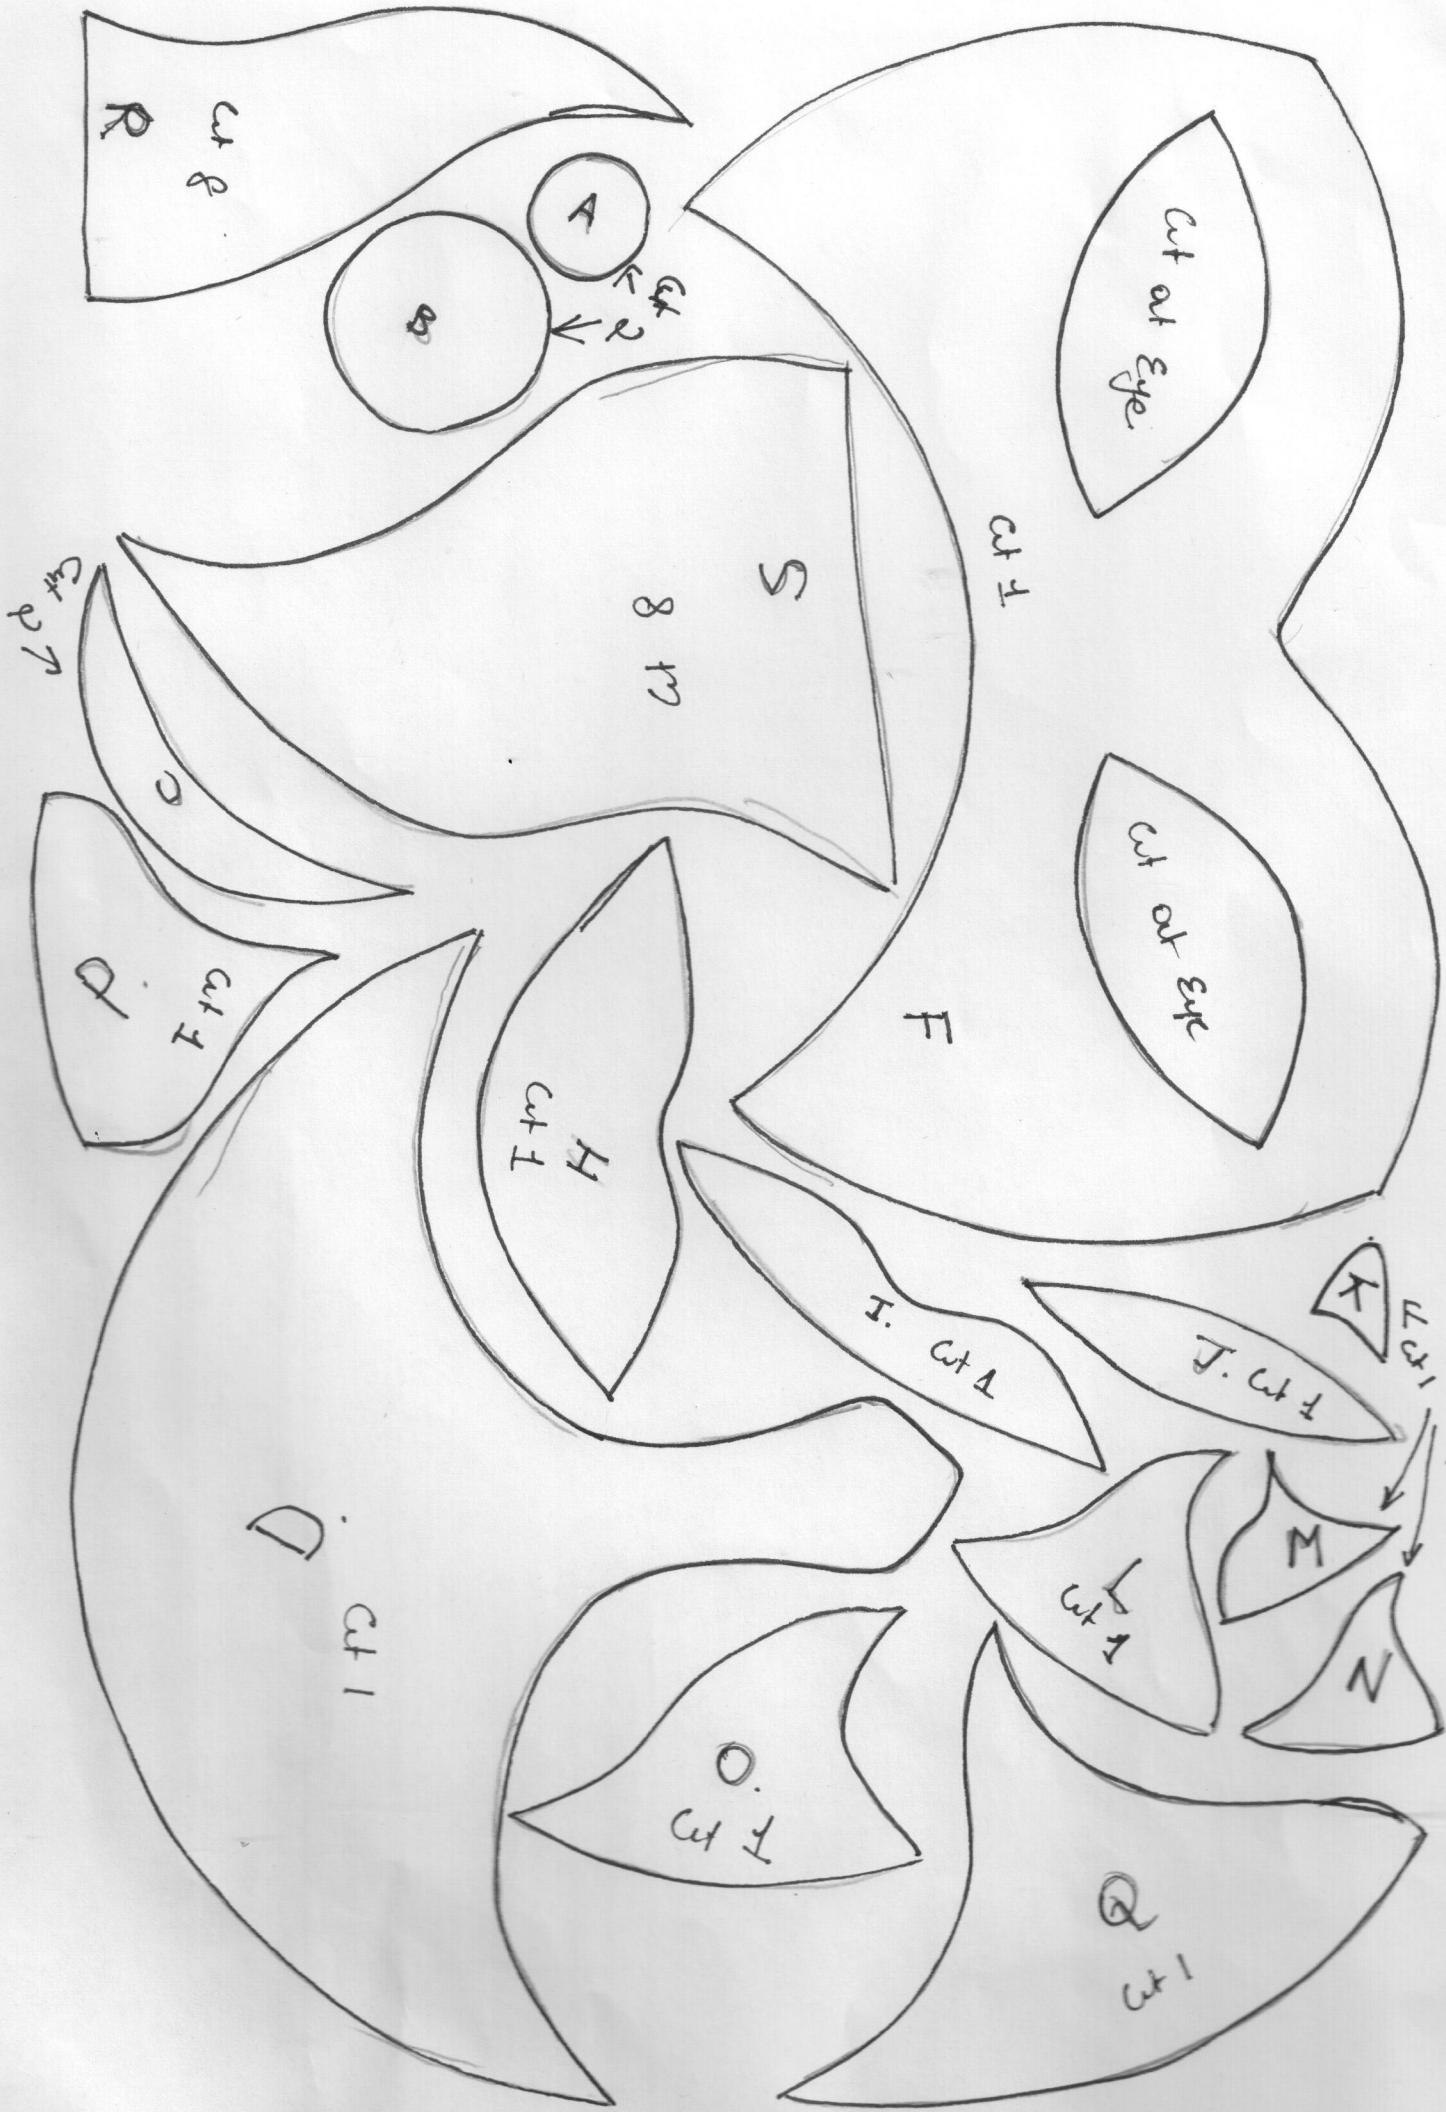

Piece G & Face
guide

← G. Cut 1.

SUN GOD APPLIQUE by Shartzndollz PJL

Cut 4

V.

(Cut 8)

T

Cut 4.

U.

SUNFISH APPLIQUE by Sherendoliz P3.

cut out
shape

path of
of sun rays

fold
here

to
to part 2.

SANGOD APPLIQUE by Shantindoliz P5.

↖