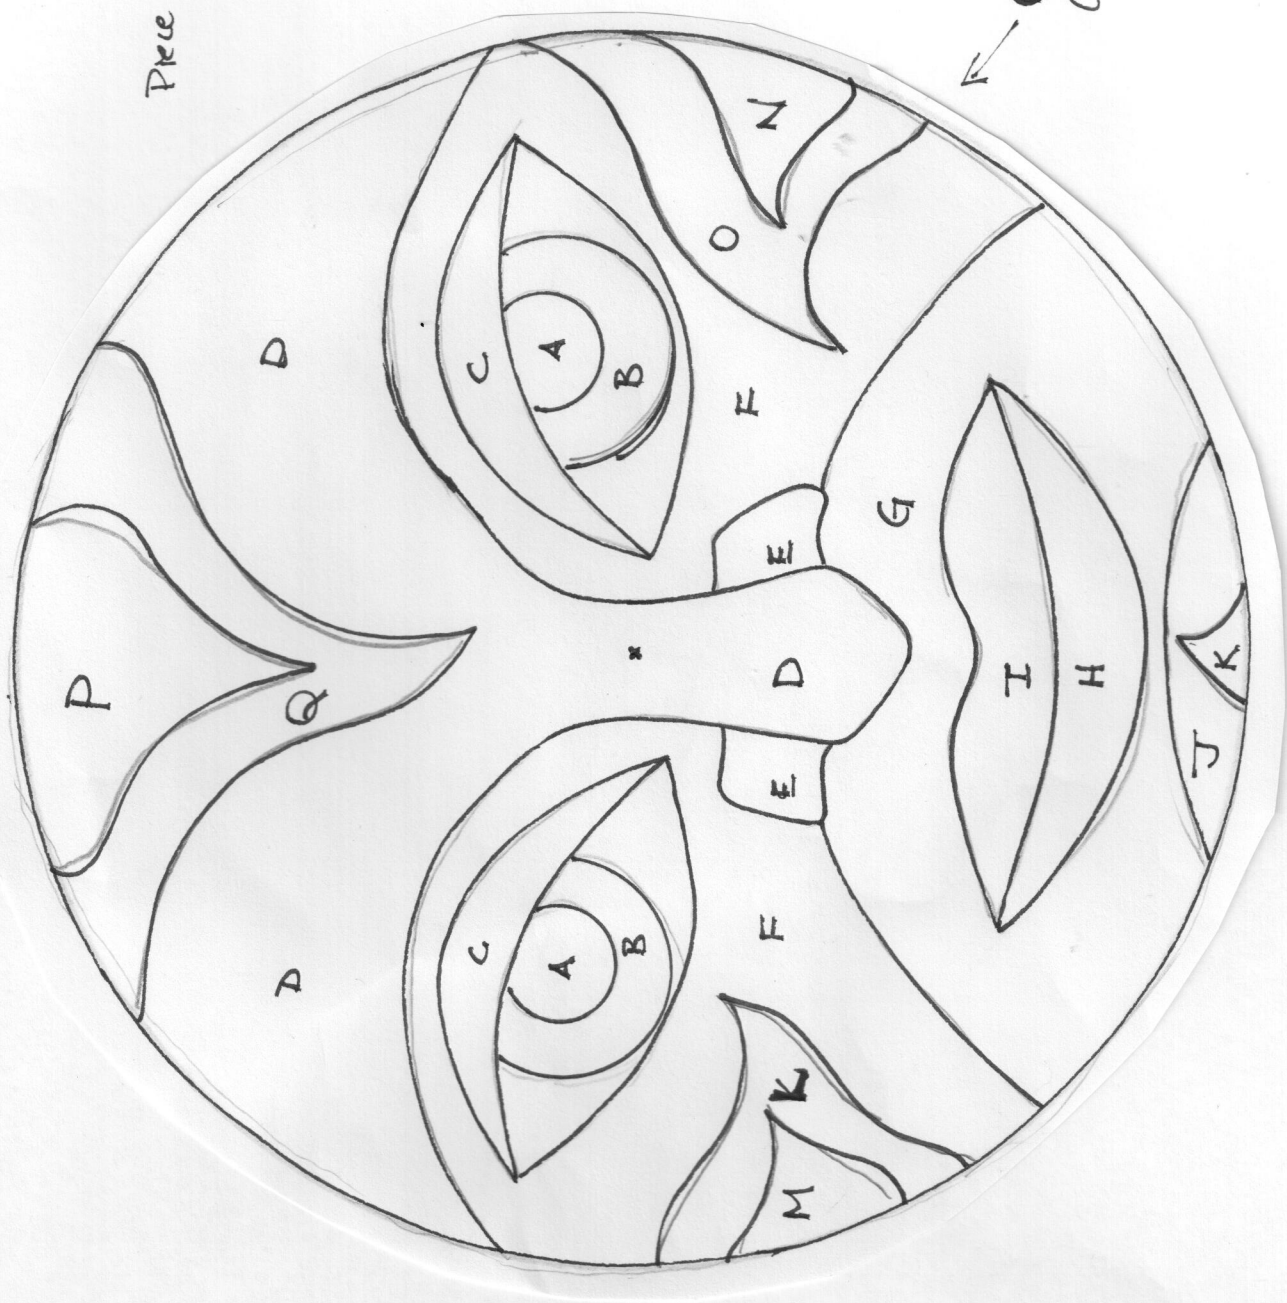

Piece G & Face
guide

← G. Cut 1.

SUN GOD APPLIQUE by Shartzndollz PJL

Cut 4

V.

(Cut 8)

T

Cut 4.

U.

SUNFISH APPLIQUE by Sherendoliz P3.

cut out
shape

path of
of sun rays

fold
here

to
to part 2.

SANGOD APPLIQUE by Shantindoliz P5.

↖