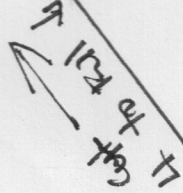

Piece G & Face
guide

← G. Cut 1.

SUN GOD APPLIQUE by Shartzndollz PJL

Cut 4

V.

(Cut 8)

T

Cut 4.