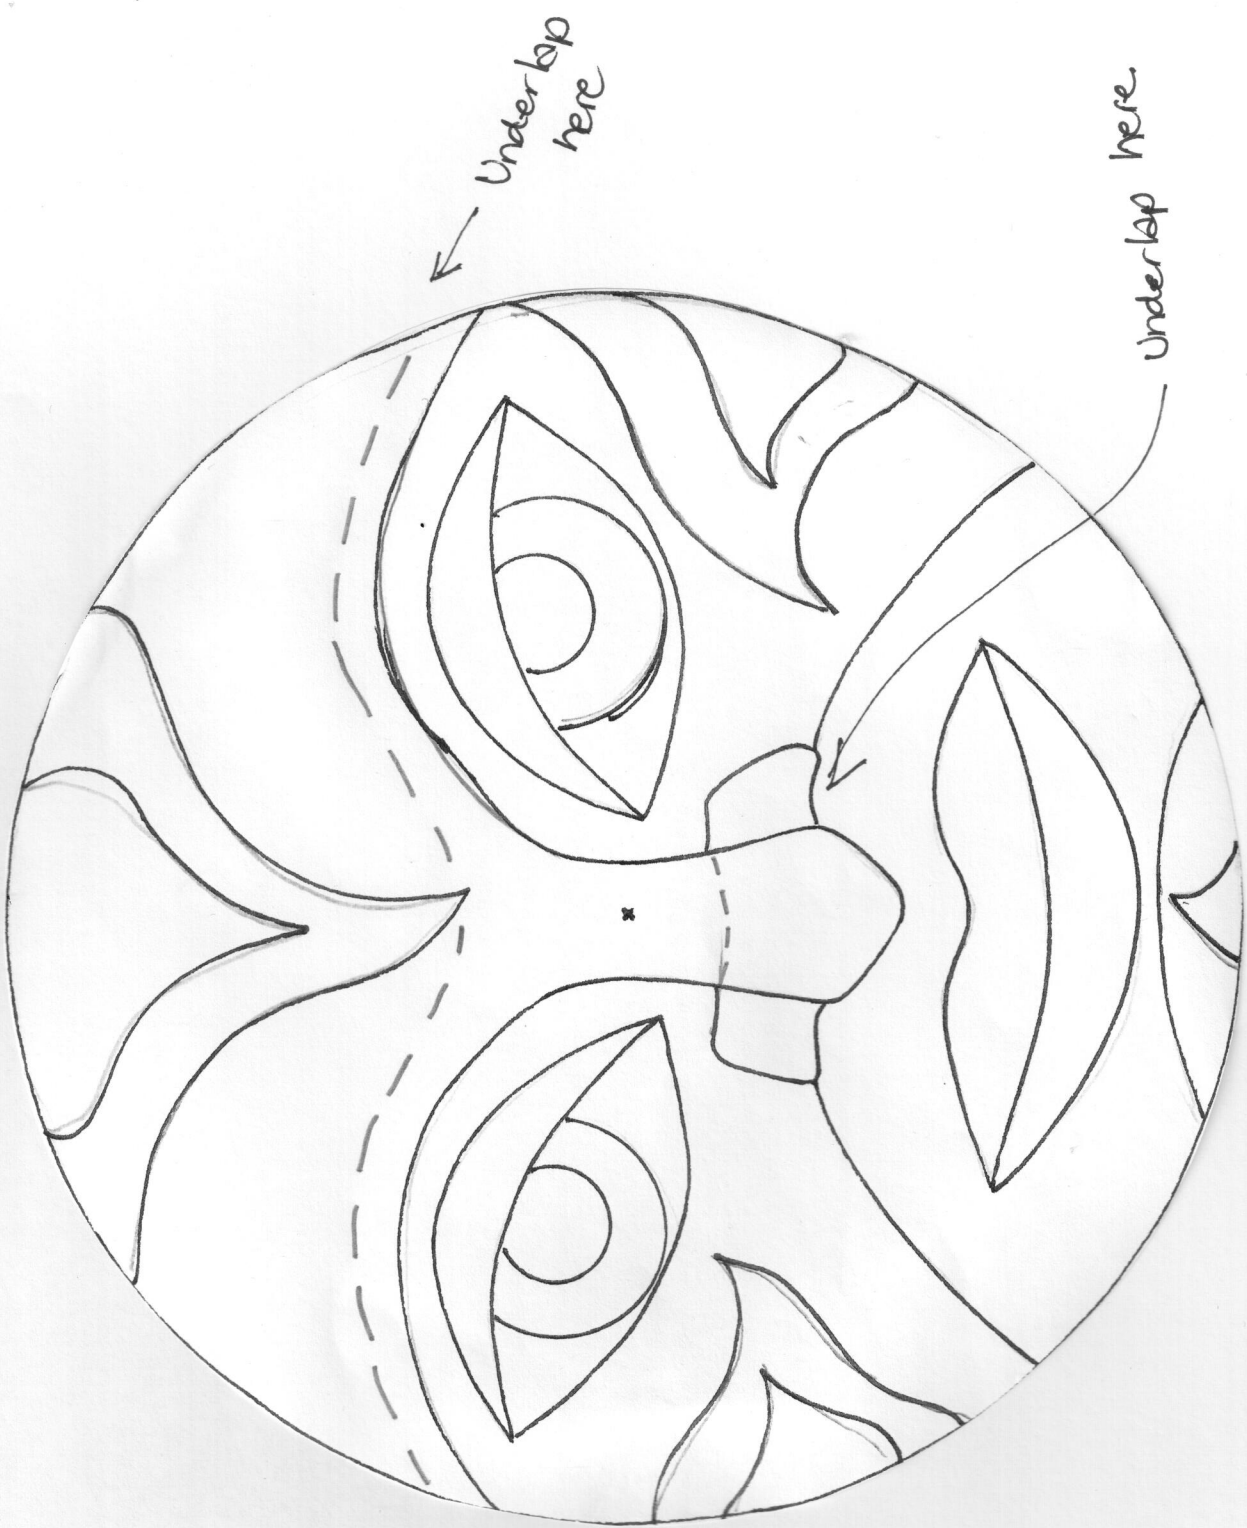

Piece G & Face
guide

← G. Cut 1.

SUN GOD APPLIQUE by Shartzndollz PJL

Cut 4

V.

(Cut 8)

T

Cut 4.

U.

SUNFISH APPLIQUE by Sherendoliz P3.

cut out
shape

path of
of sun rays

fold
here

to
to part 2.

SANGOD APPLIQUE by Shantindoliz P5.

↖