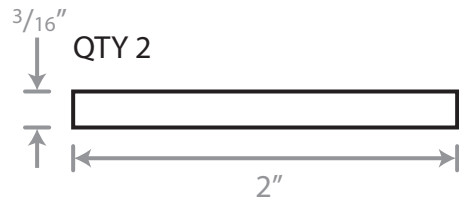

MADE FROM DELRIN STRIP

LAMINATED WITH ADHESIVE

UNLAMINATED

MADE FROM 3/16" FOAMCORE

— CUT LINE