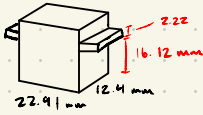

Size of arduino uno:

Servo Size

Solar panel size

wide base for stability