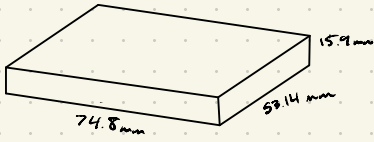

Size of arduino uno:

Servo Size

Solar panel size

wide base for stability