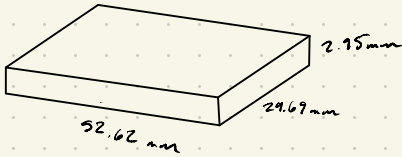

Size of arduino uno:

Servo Size

Solar panel size

wide base for stability