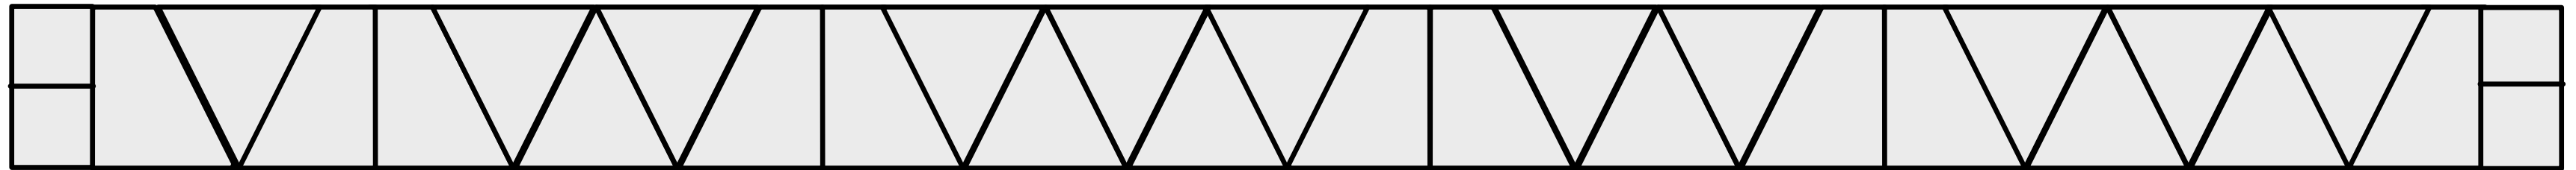

REVERSE SIDE PATTERN

PLAYING SURFACE TO ARDUINO DIGITAL PINS