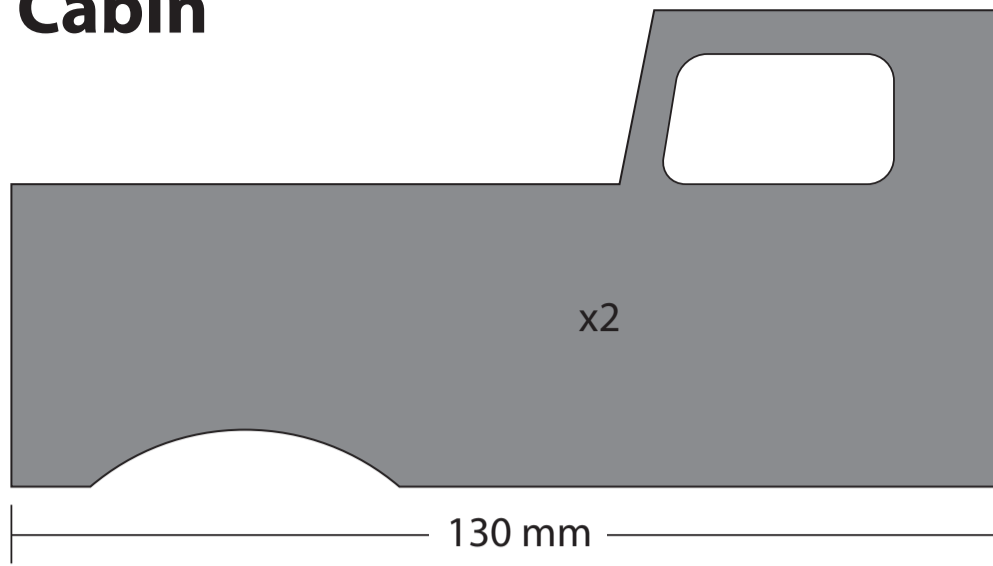

Cabin

3 mm plywood

Sleeper

Saddle and bumper

Truck base

14 or 15 mm plywood