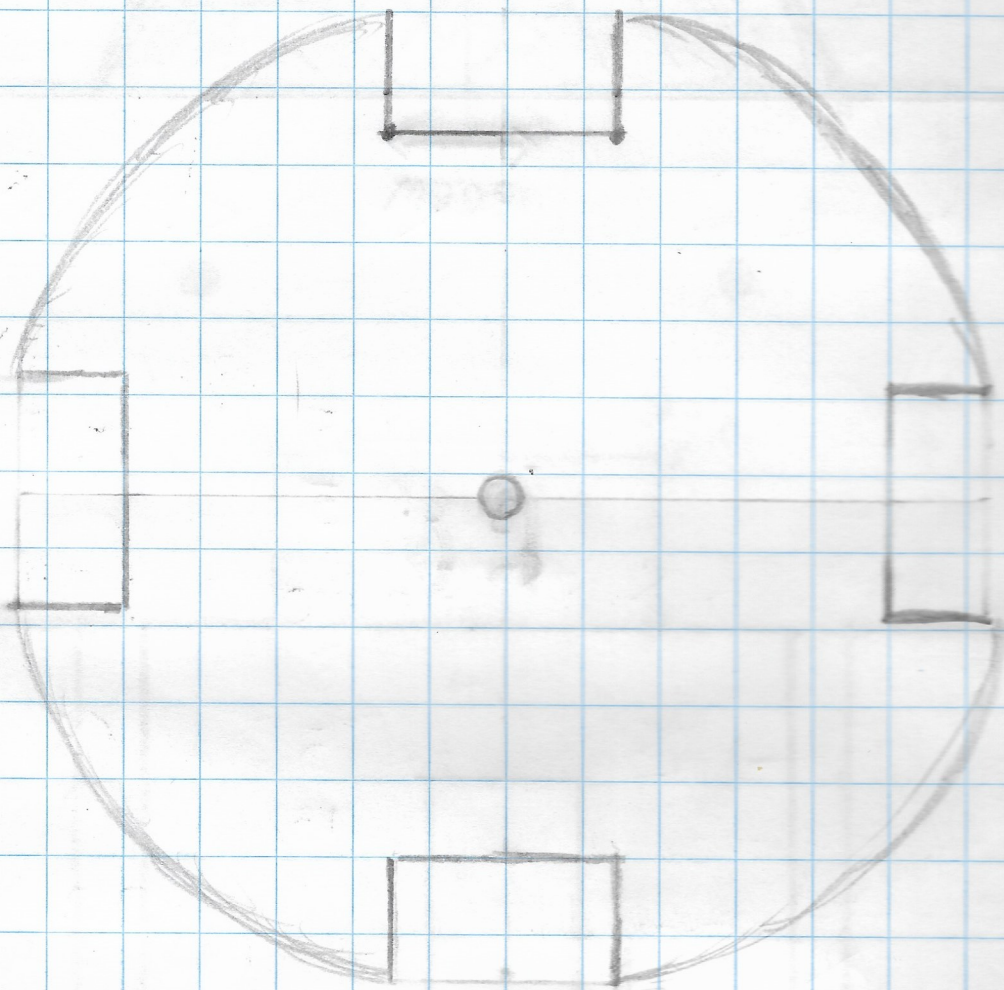

FRONT

1:2 CM

30cm

10cm

140

4 2/3

30cm

16cm

16cm

=

Speaker holes

20cm

SIDE VIEW

ARM

SIDE

1:2 CM

FRONT

WHEEL FRAME

TOP

1:2 cm

HEIGHT = 5 cm