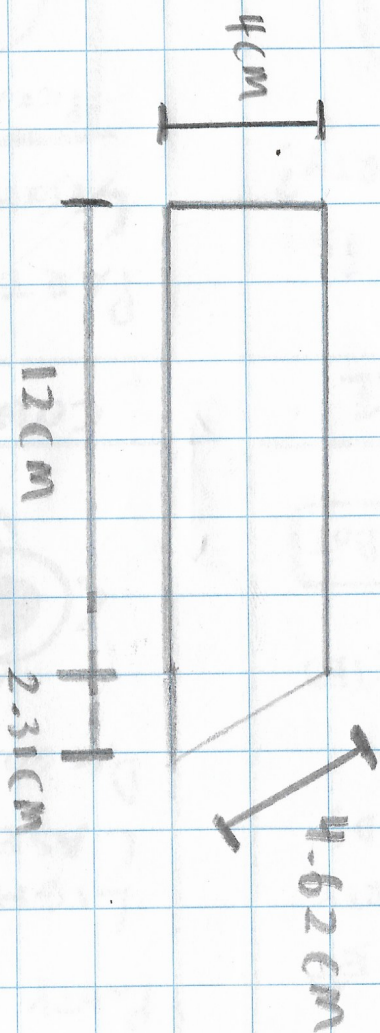

FRONT

1:2 CM

30cm

10cm

140

4 2/3

30cm

16cm

16cm

=

Speaker holes

20cm

SIDE VIEW

ARM

SIDE

1:2 CM

FRONT

WHEEL FRAME

TOP

1:2 cm

HEIGHT = 5 cm