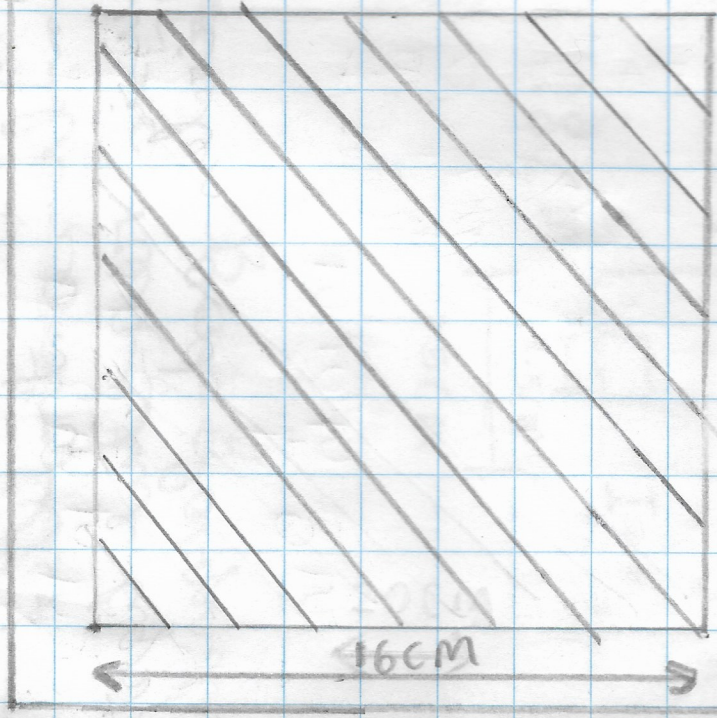

FRONT

1:2 CM

30cm

10cm

140

4 2/3

30cm

16cm

16cm

=

Speaker holes

20cm

SIDE VIEW

ARM

SIDE

1:2 CM

FRONT

WHEEL FRAME

TOP

1:2 cm

HEIGHT = 5 cm