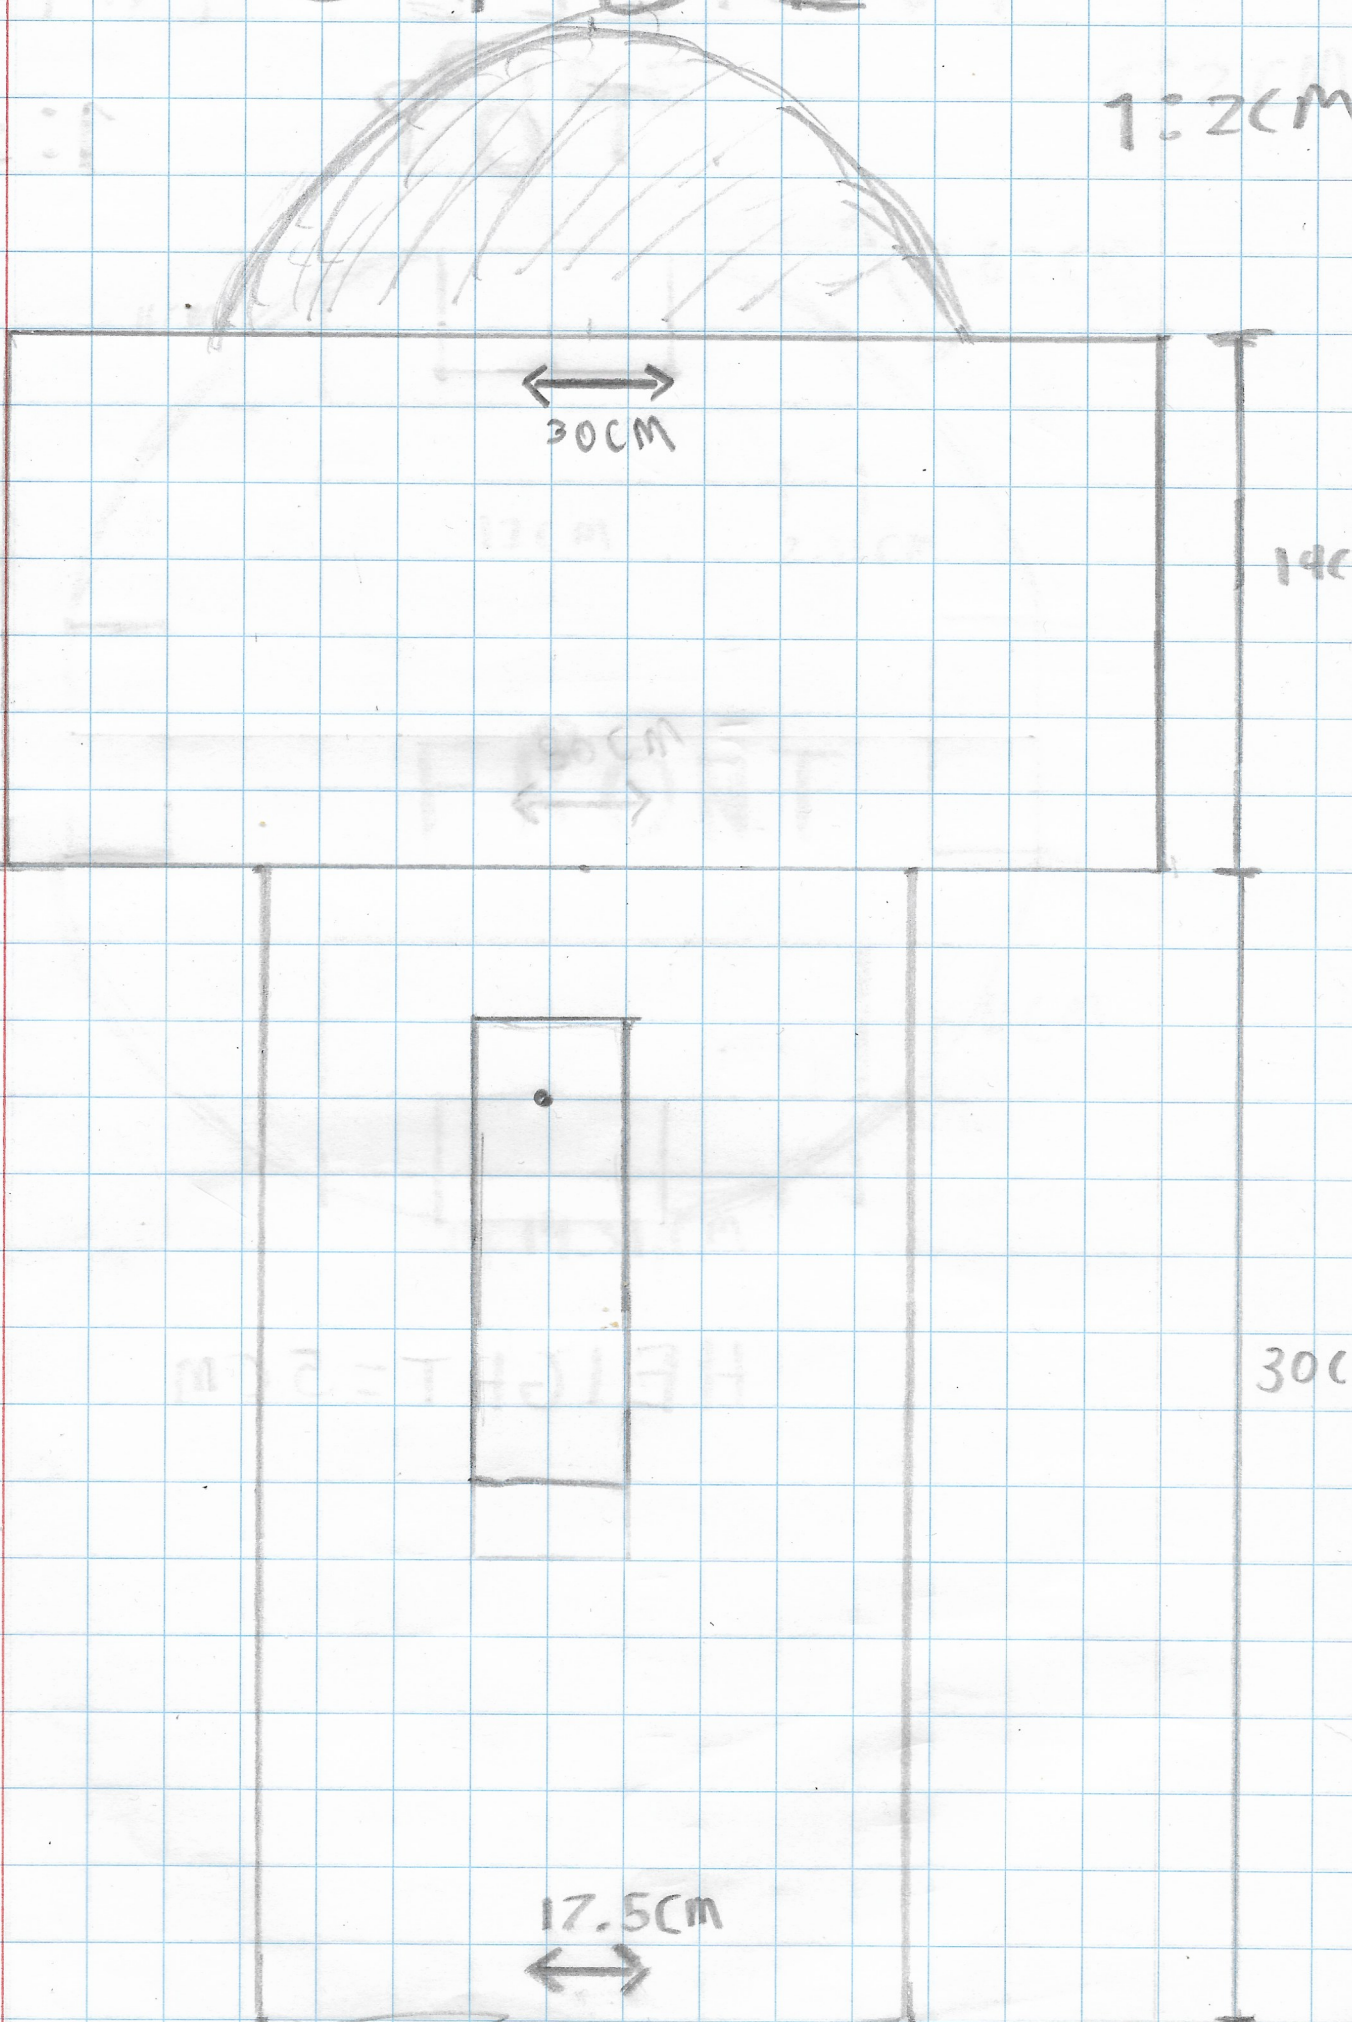

FRONT

1:2 CM

30cm

10cm

140

4 2/3

30cm

16cm

16cm

=

Speaker holes

20cm

SIDE VIEW

ARM

SIDE

1:2 CM

FRONT

WHEEL FRAME

TOP

1:2 cm

HEIGHT = 5 cm