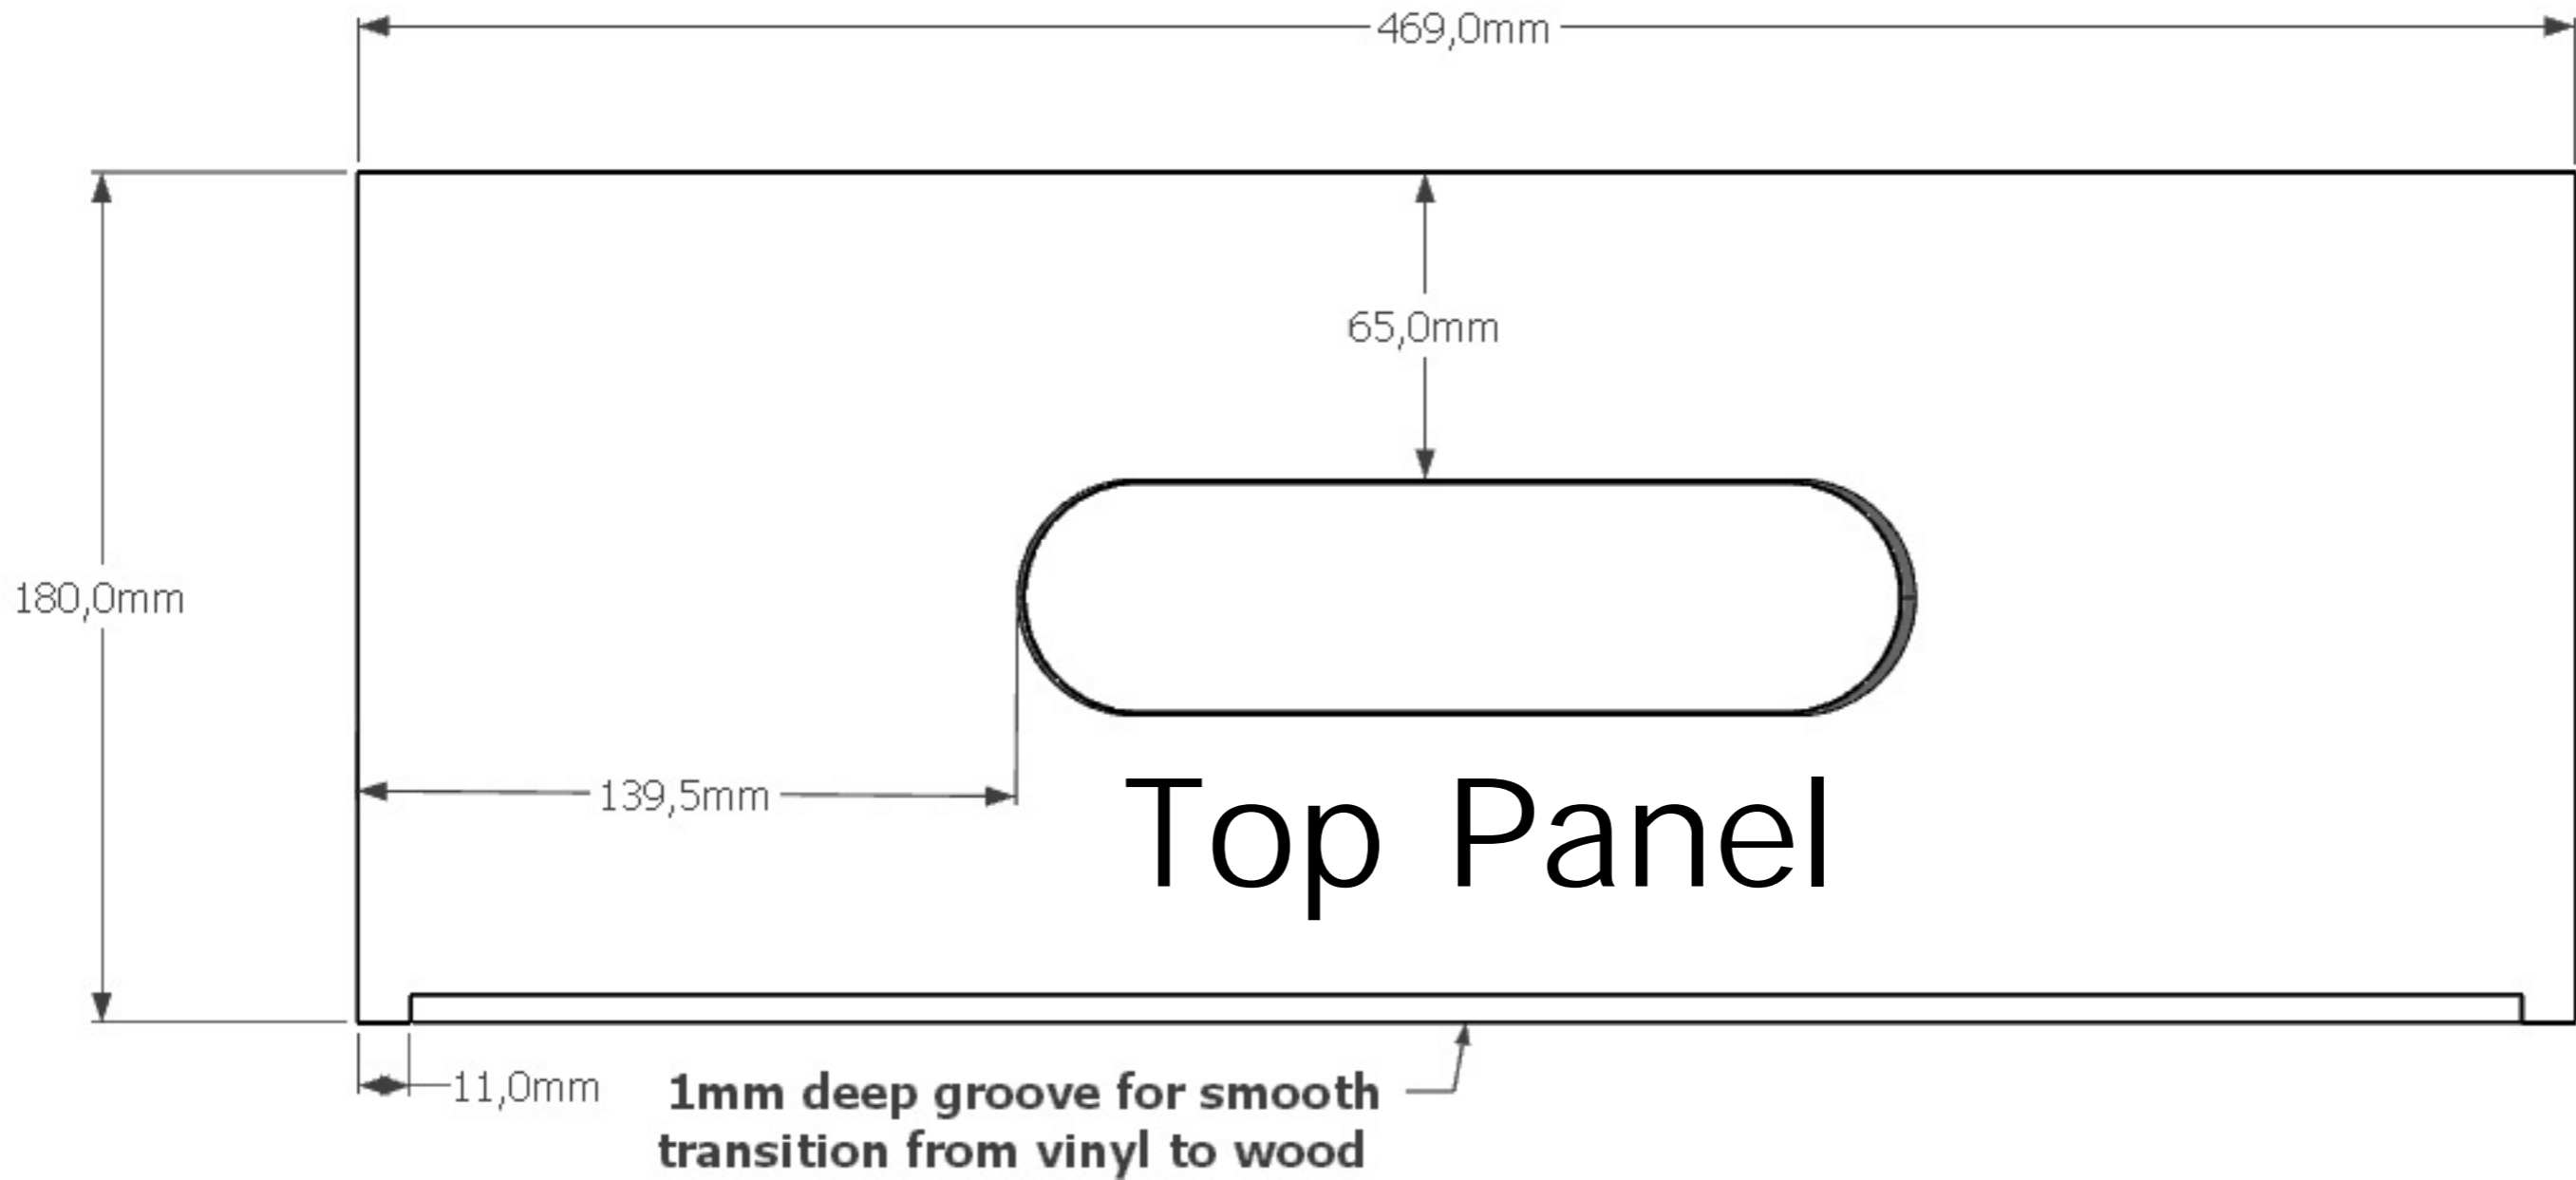

Donny Terek

Front Panel

443,0mm

169,0mm

Back Panel

Side Panels

The diagram shows two side panels. The left panel is labeled 'Side Panels' and has a height dimension of 180,0mm. The width of the left panel is 171,0mm. A 1mm deep groove is shown at the bottom of both panels, with an arrow pointing to it from the text '1mm deep groove for smooth transition from vinyl to wood'.

180,0mm

171,0mm

1mm deep groove for smooth transition from vinyl to wood

Support pieces