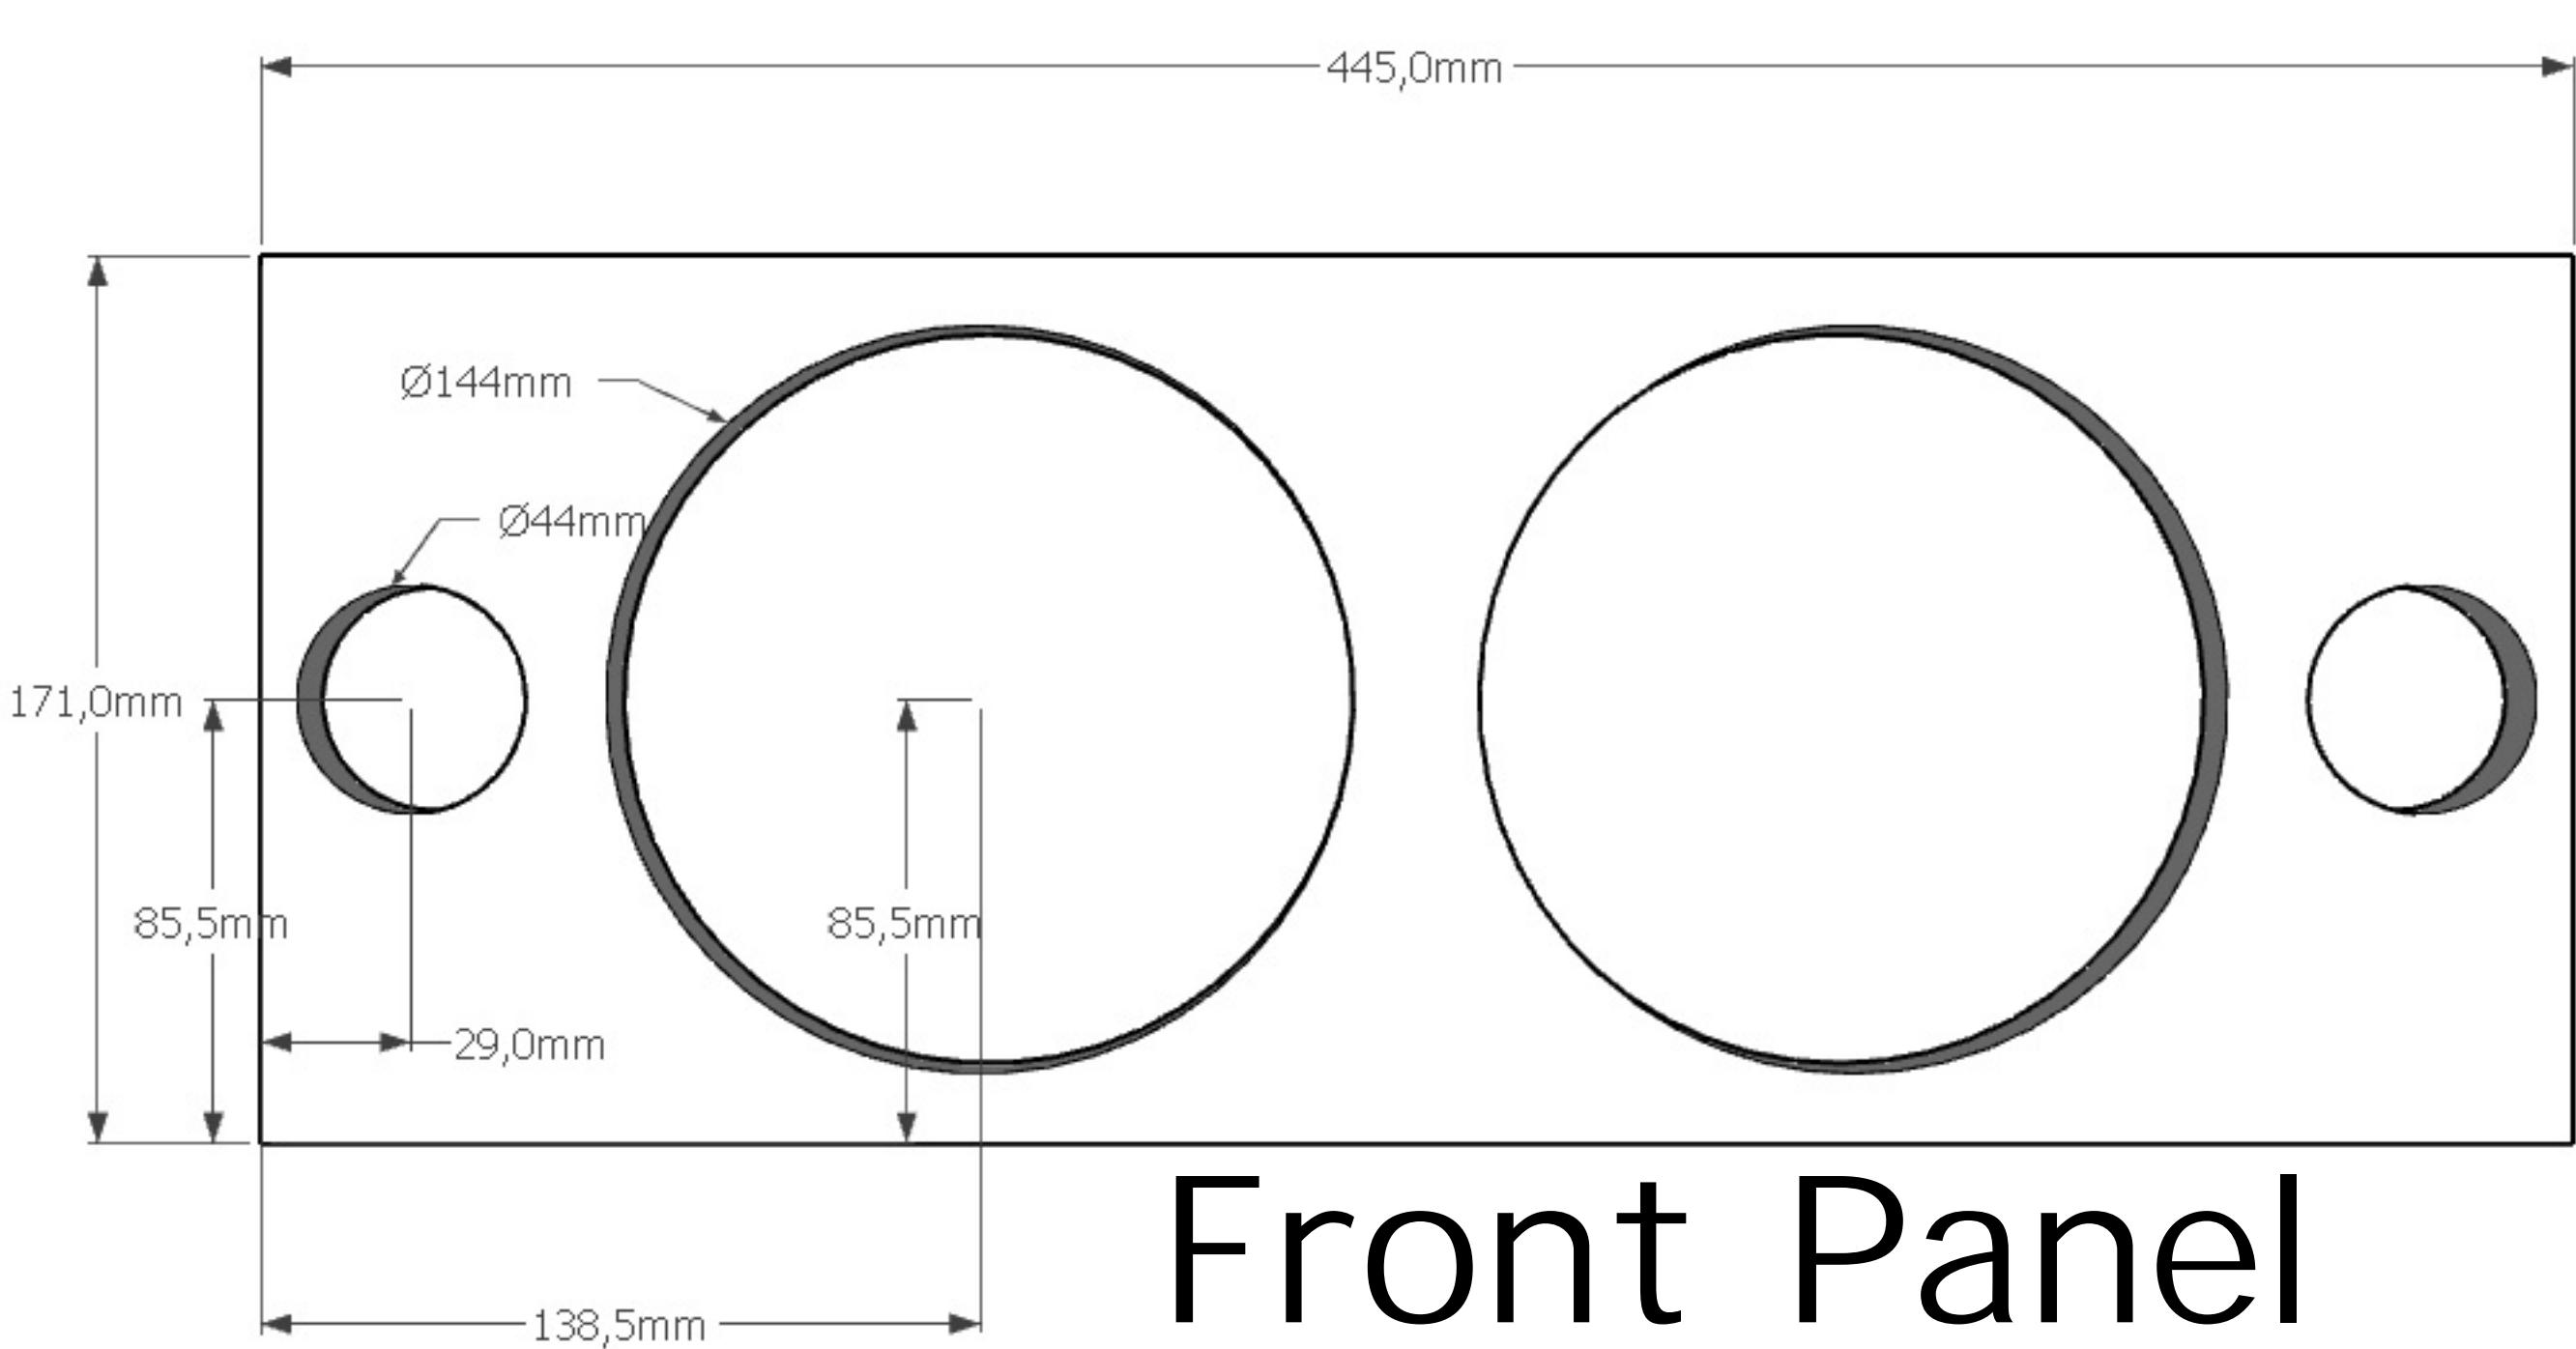

Donny Terek

Front Panel

443,0mm

169,0mm

Back Panel

Side Panels

The diagram shows two side panels. The left panel is labeled 'Side Panels' and has a height dimension of 180,0mm. The width of the left panel is 171,0mm. A 1mm deep groove is shown at the bottom of both panels, with an arrow pointing to it from the text '1mm deep groove for smooth transition from vinyl to wood'.

180,0mm

171,0mm

1mm deep groove for smooth transition from vinyl to wood

Support pieces