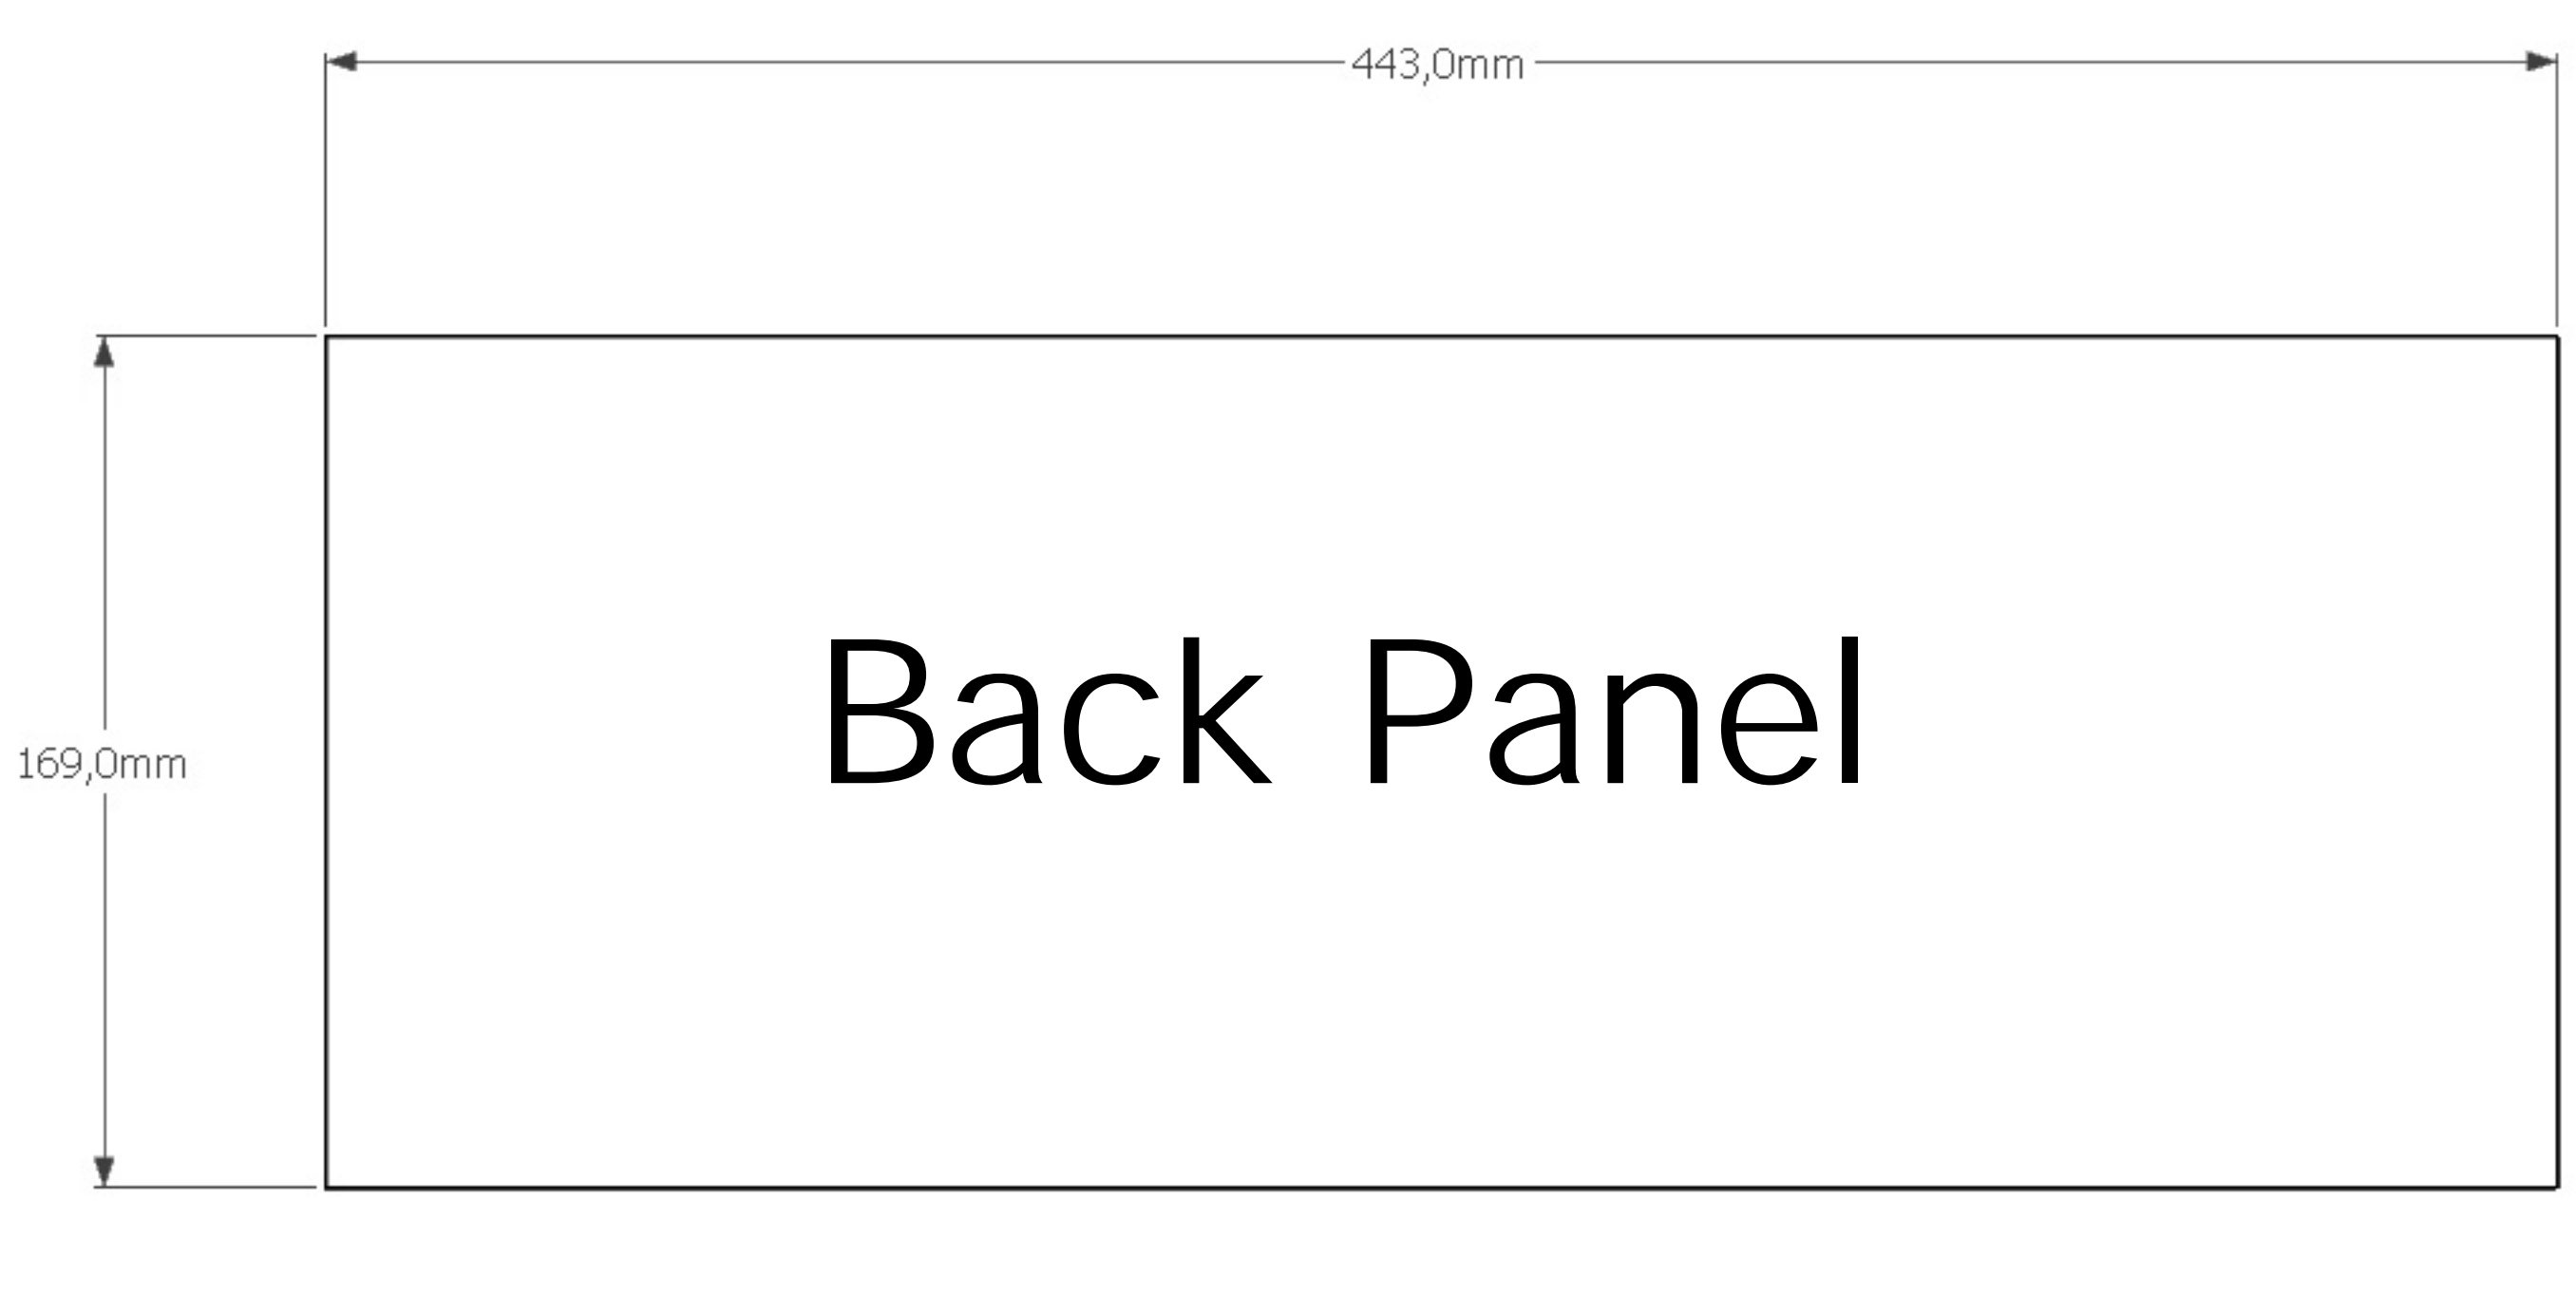

Donny Terek

Front Panel

443,0mm

169,0mm

Back Panel

Side Panels

The diagram shows two side panels. The left panel is labeled 'Side Panels' and has a height dimension of 180,0mm. The width of the left panel is 171,0mm. A 1mm deep groove is shown at the bottom of both panels, with an arrow pointing to it from the text '1mm deep groove for smooth transition from vinyl to wood'.

180,0mm

171,0mm

1mm deep groove for smooth transition from vinyl to wood

Support pieces