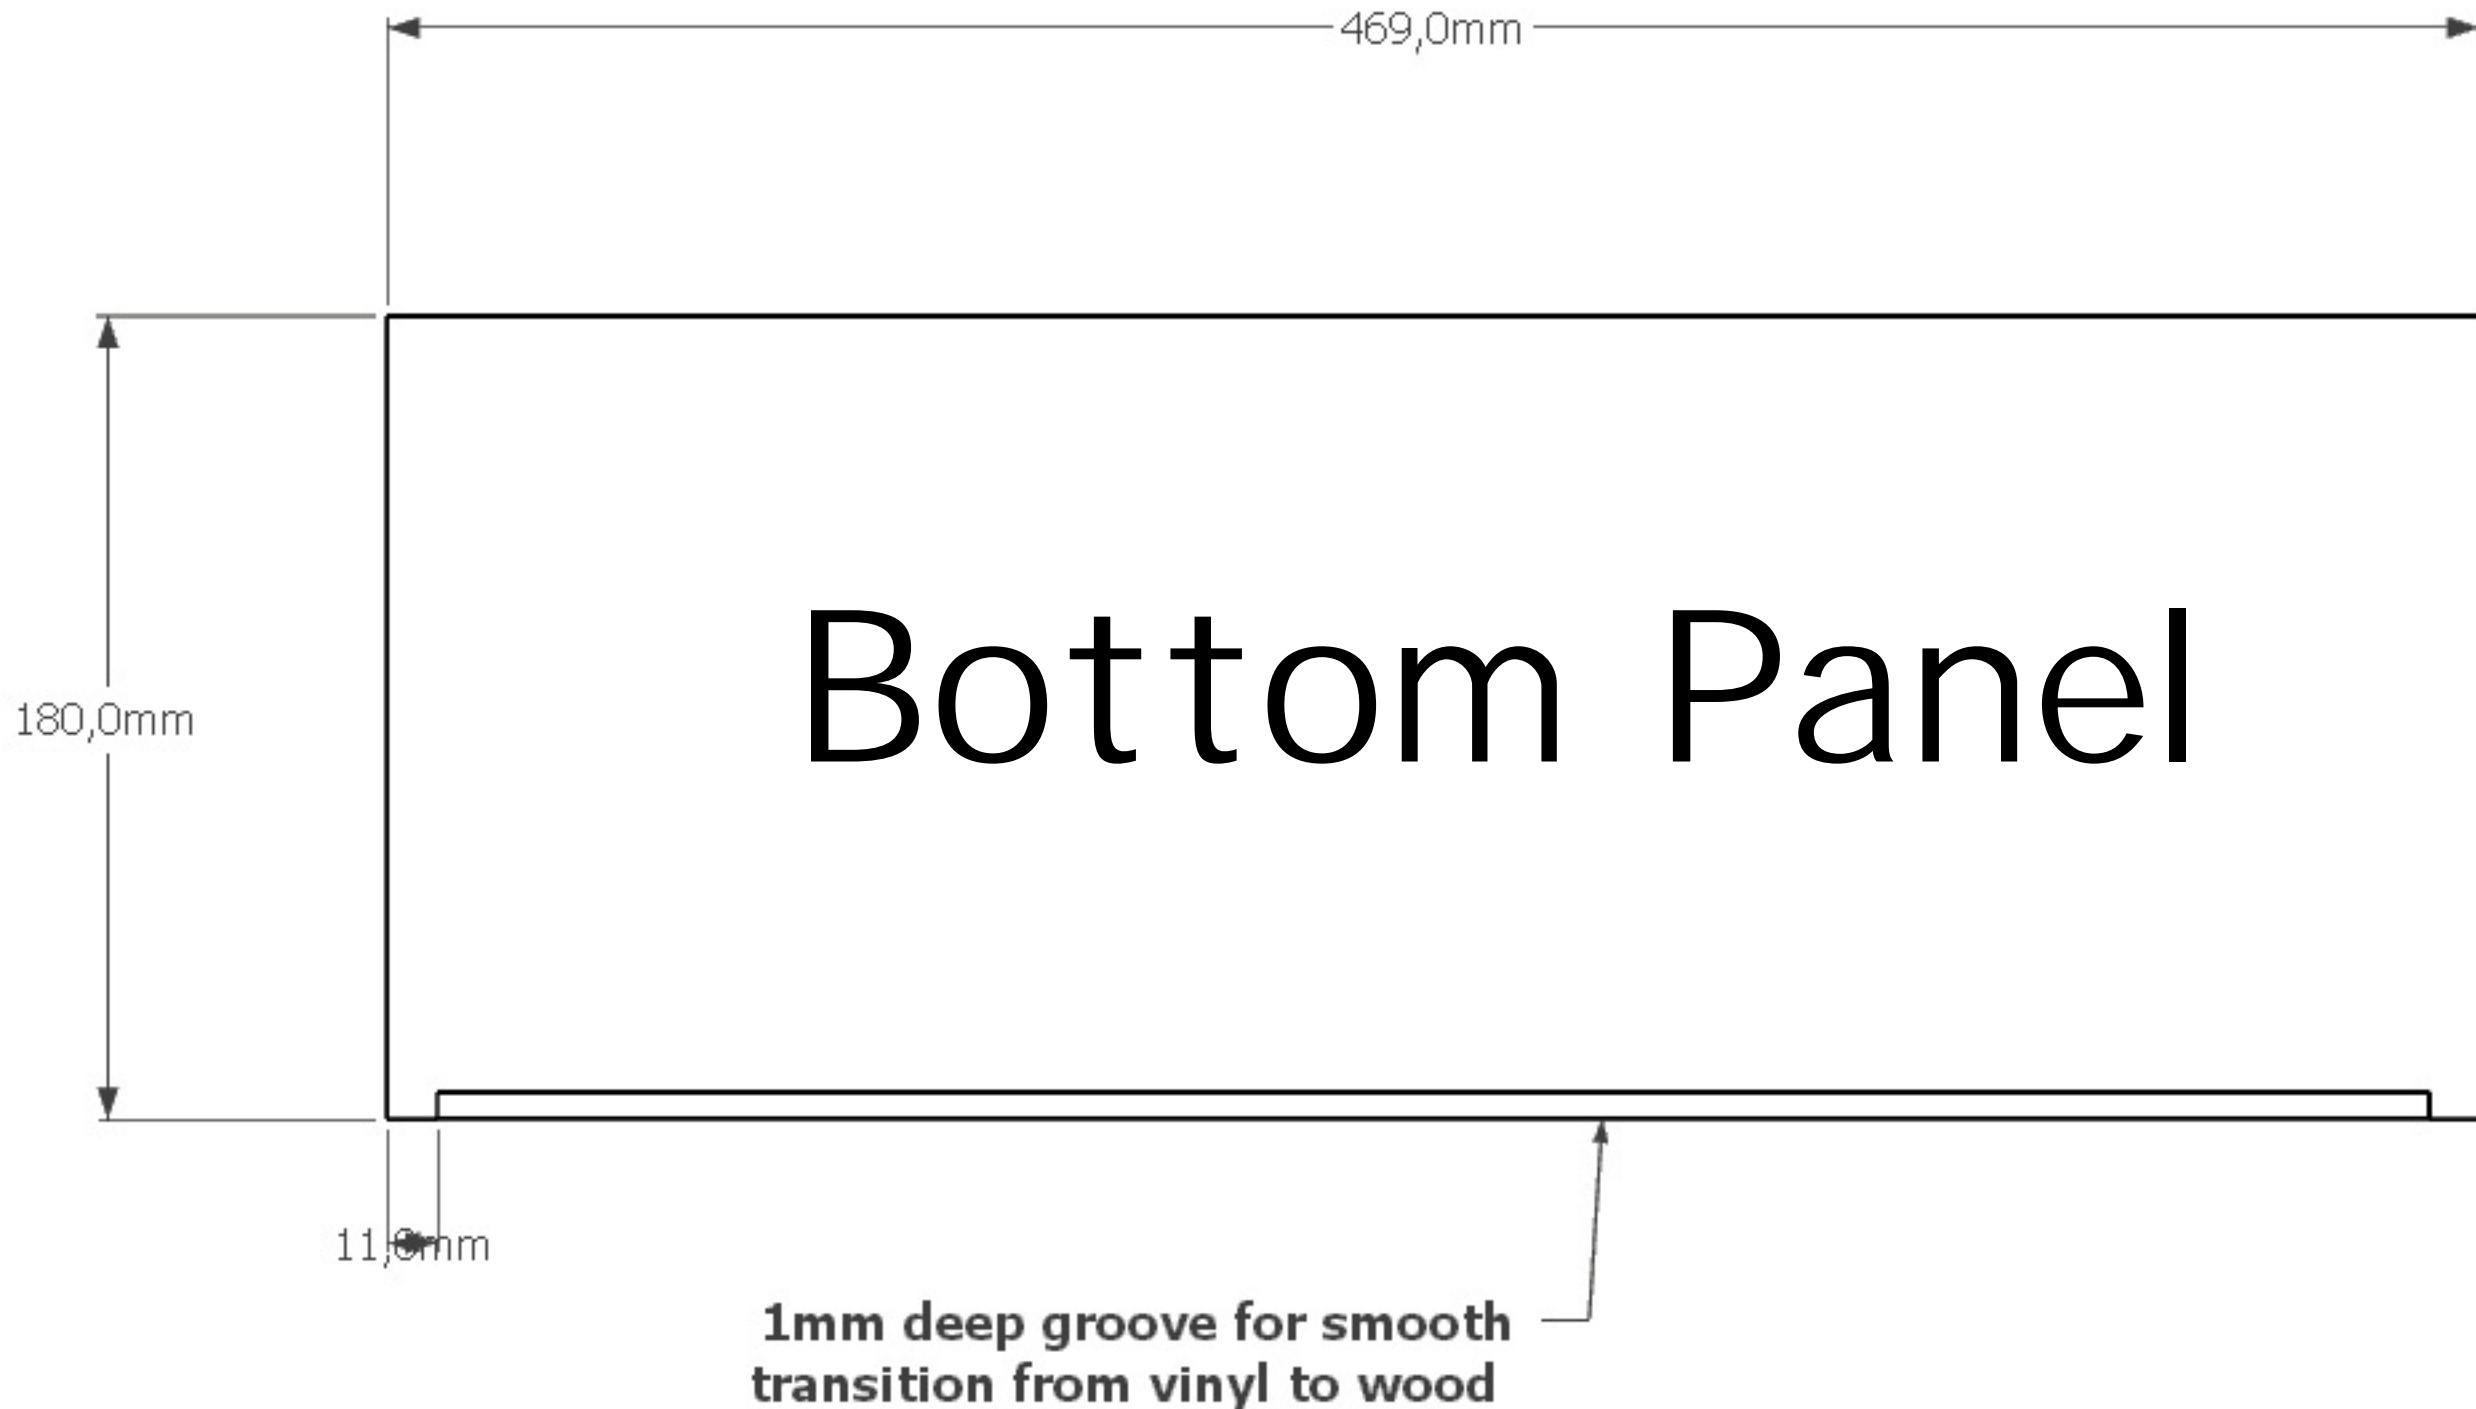

Donny Terek

Front Panel

443,0mm

169,0mm

Back Panel

Side Panels

The diagram shows two side panels. The left panel is labeled 'Side Panels' and has a height dimension of 180,0mm. The width of the left panel is 171,0mm. A 1mm deep groove is shown at the bottom of both panels, with an arrow pointing to it from the text '1mm deep groove for smooth transition from vinyl to wood'.

180,0mm

171,0mm

1mm deep groove for smooth transition from vinyl to wood

Support pieces