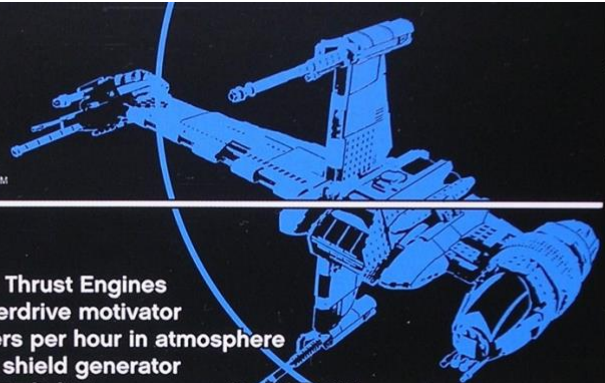

K'NEX[®]

**STAR
WARS**[™]
B-wing Starfighter[™]

Manufacturer: GWorks
Length: 16.9 meters
Engines: 4 JZ-5 Fusial Thrust Engines
Hyperdrive System: HYd-997 hyperdrive motivator
Maximum Speed: 950 kilometers per hour in atmosphere
Shielding: Sirplex Zr-41 shield generator
Weapons: 3 ArMek SW-7a light ion cannons, Gyrhil R-9X heavy laser cannon, Gyrhil 82 twin auto-blasters, 2 Krupx MG9 proton torpedo launchers
Capacity: Crew of 1 pilot, 45 kilos of cargo