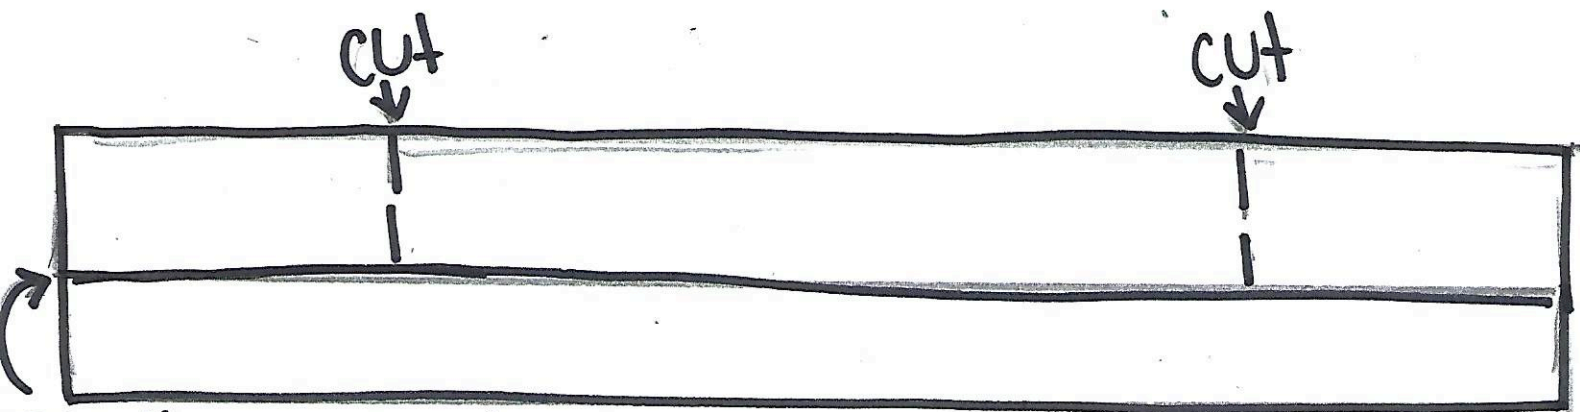

- 3 in to tal
- card stock
- silver

Elbow pieces

Hand glove pieces

- foam
- silver

Paper
Taps

* Size may
need to be
adjusted
to fit your
arm

- FOAM
- SILVER

Romanovax

Side
pieces
- 10cm
- silver

Bend

Front piece
- cardstock
- silver

Romanovax

1914

1914

1914

1914