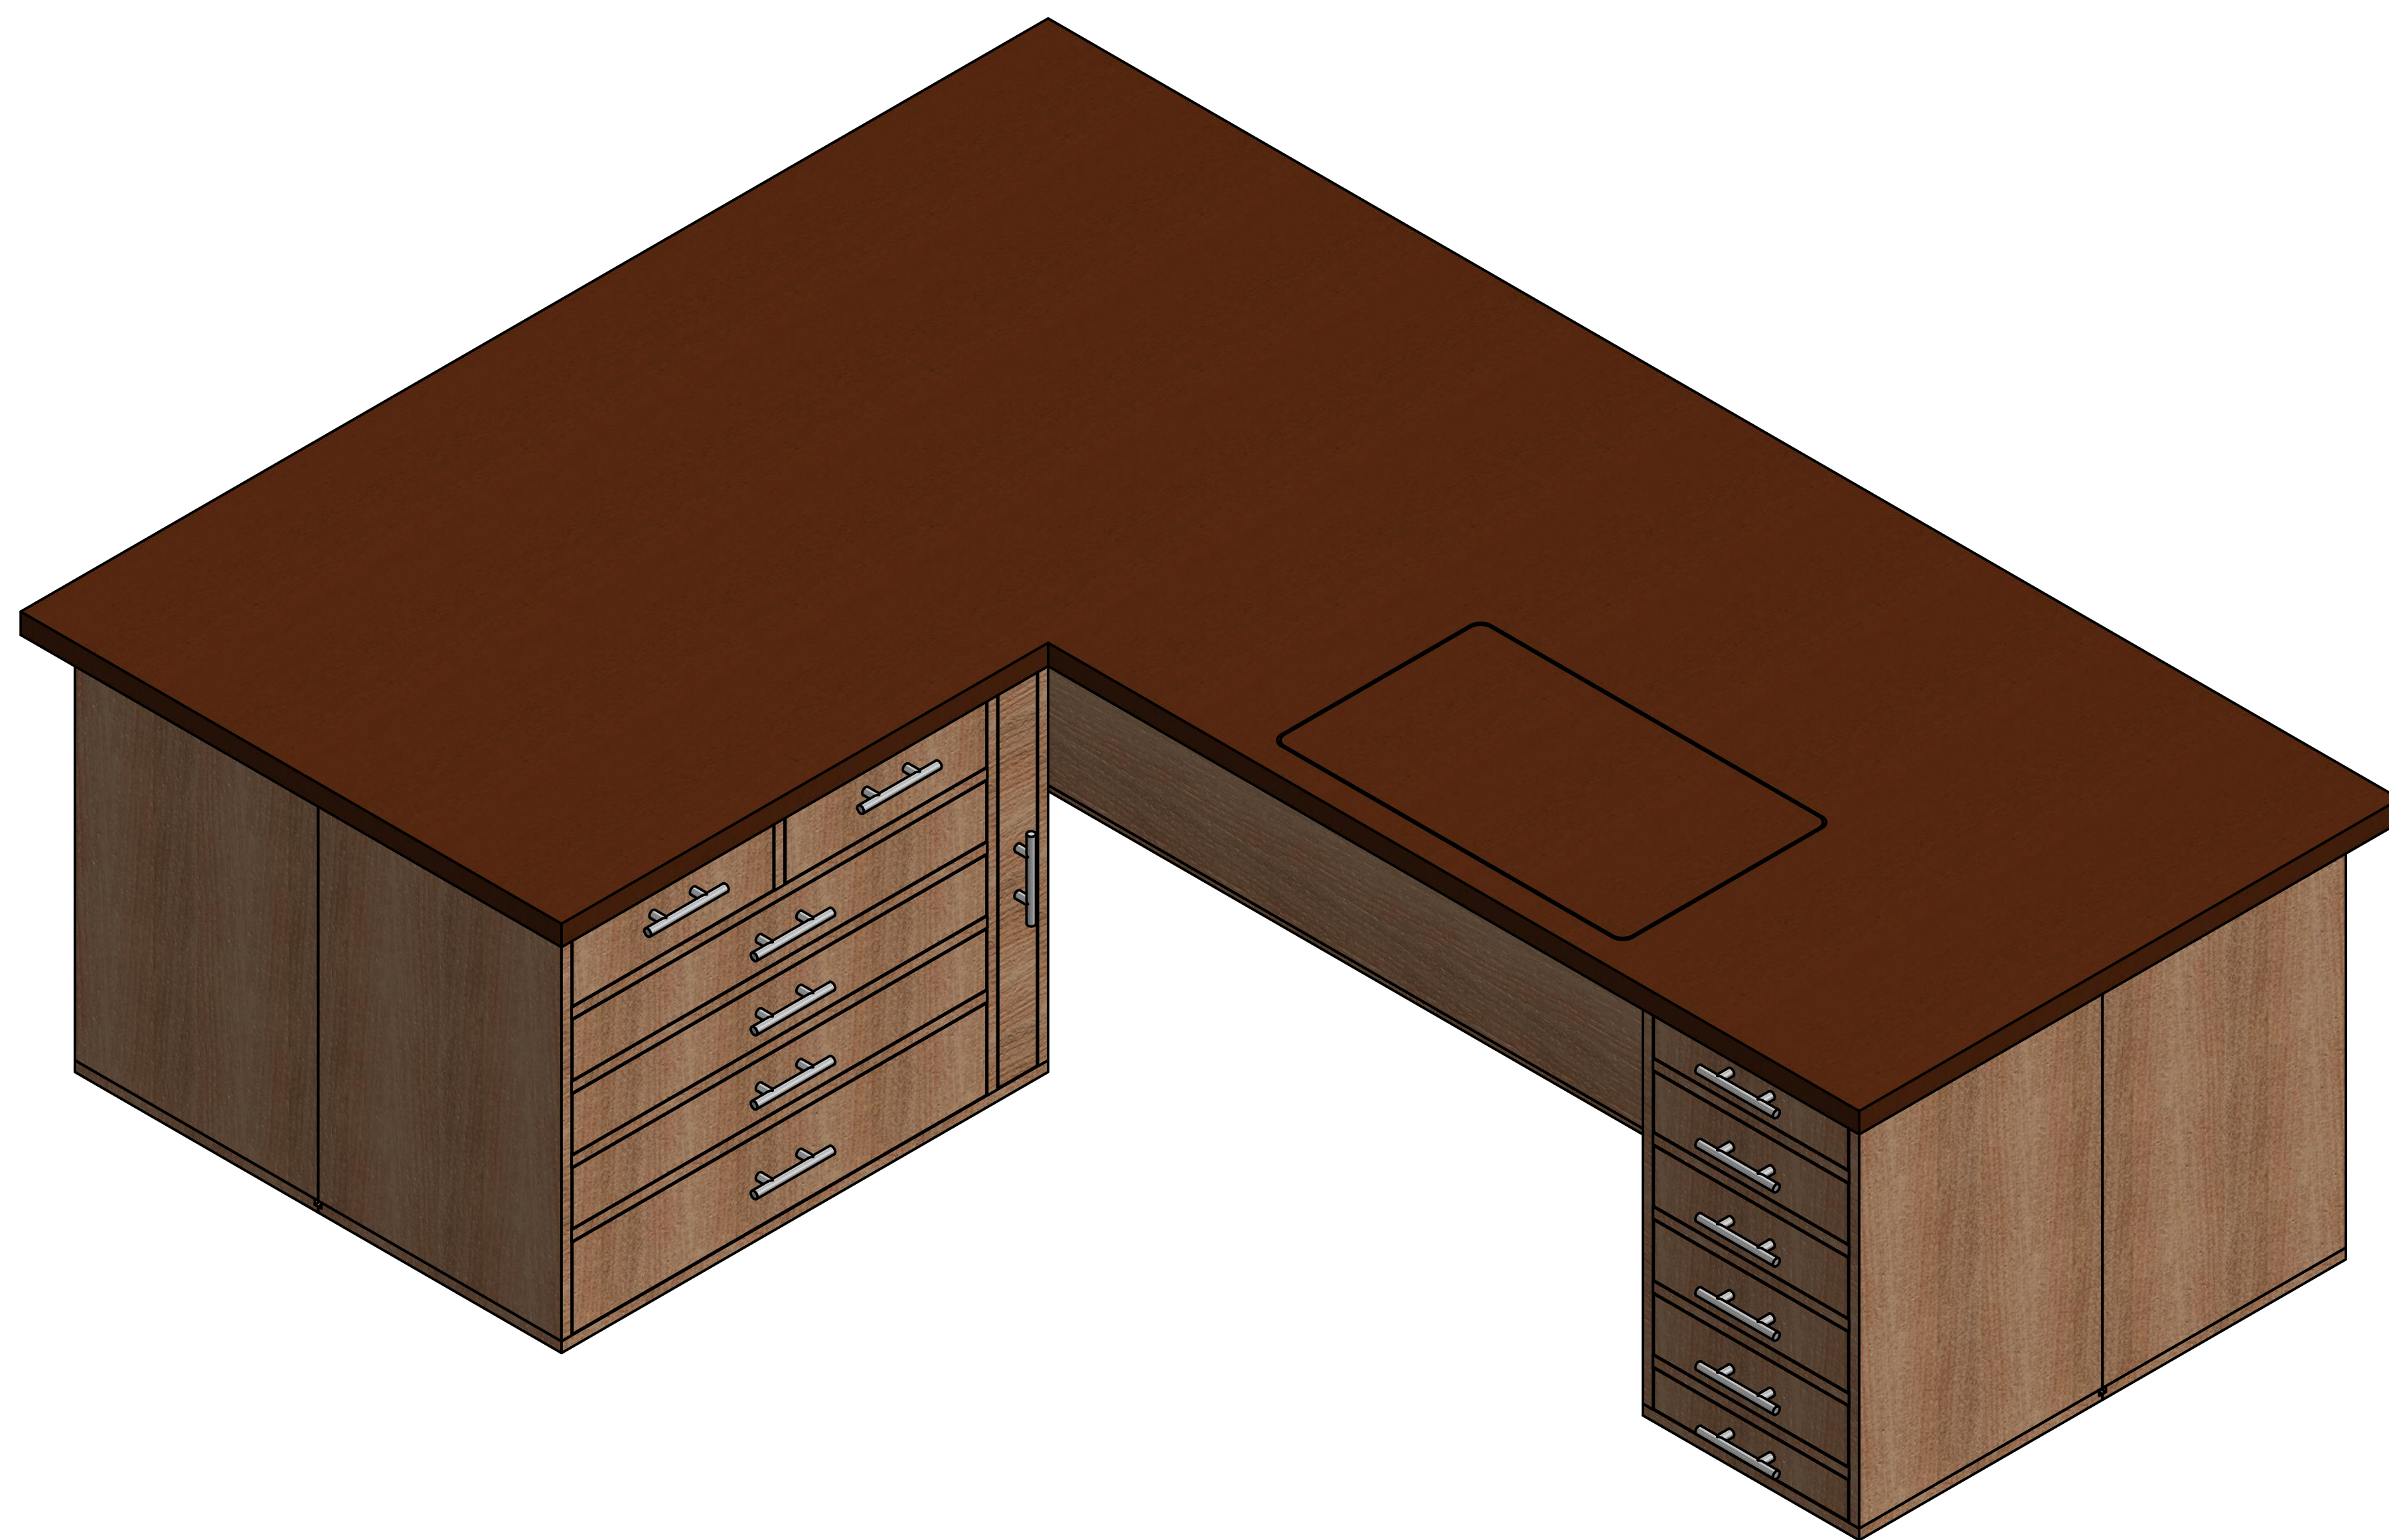

Kevin Culver	1/18/2019	https://kevswoodworks.com MyBenchTime@gmail.com		
		TITLE Quilting Desk		
		SIZE D	DWG NO Quilting_Desk_Drawing	REV
		SCALE .15	SHEET 4 OF 21