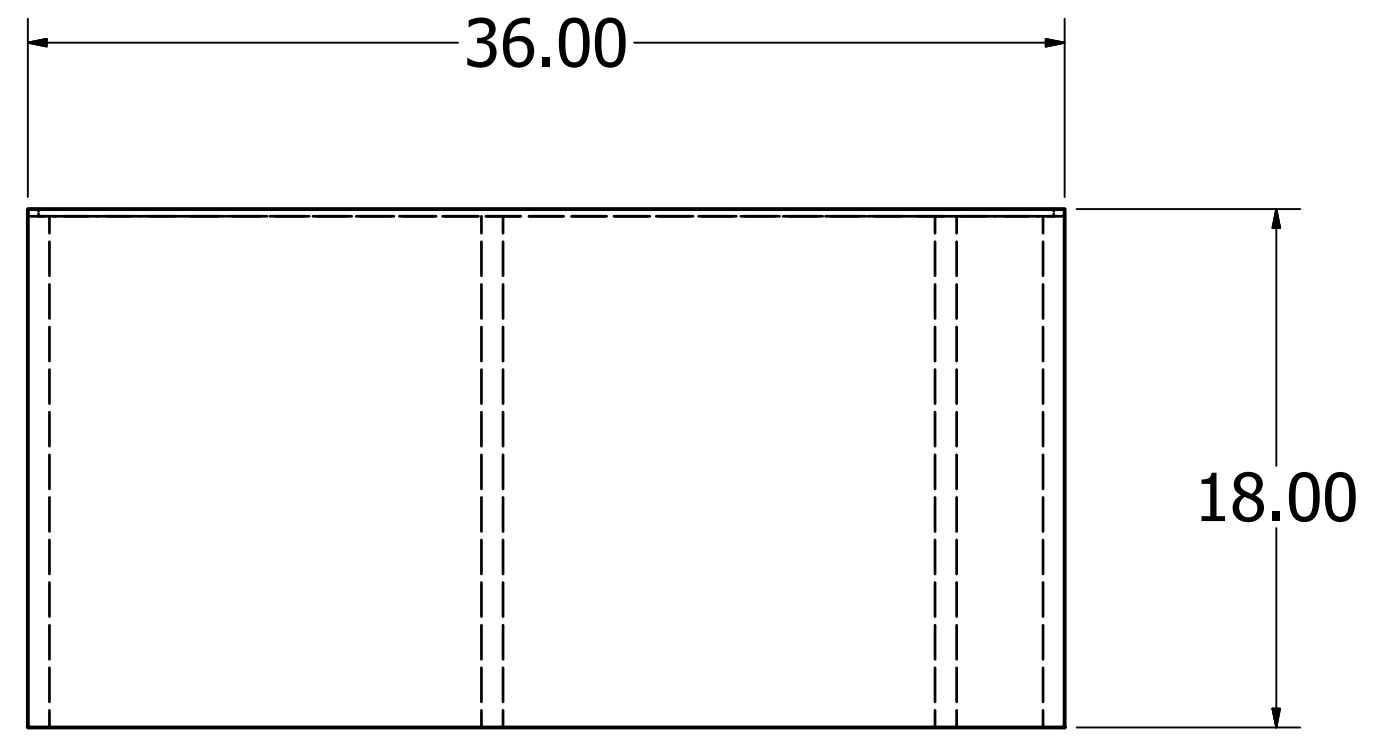

CABINET #4

Kevin Culver	1/18/2019	https://kevswoodworks.com MyBenchTime@gmail.com		
		TITLE Quilting Desk		
		SIZE D	DWG NO Quilting_Desk_Drawing	REV
		SCALE .15	SHEET 17 OF 21