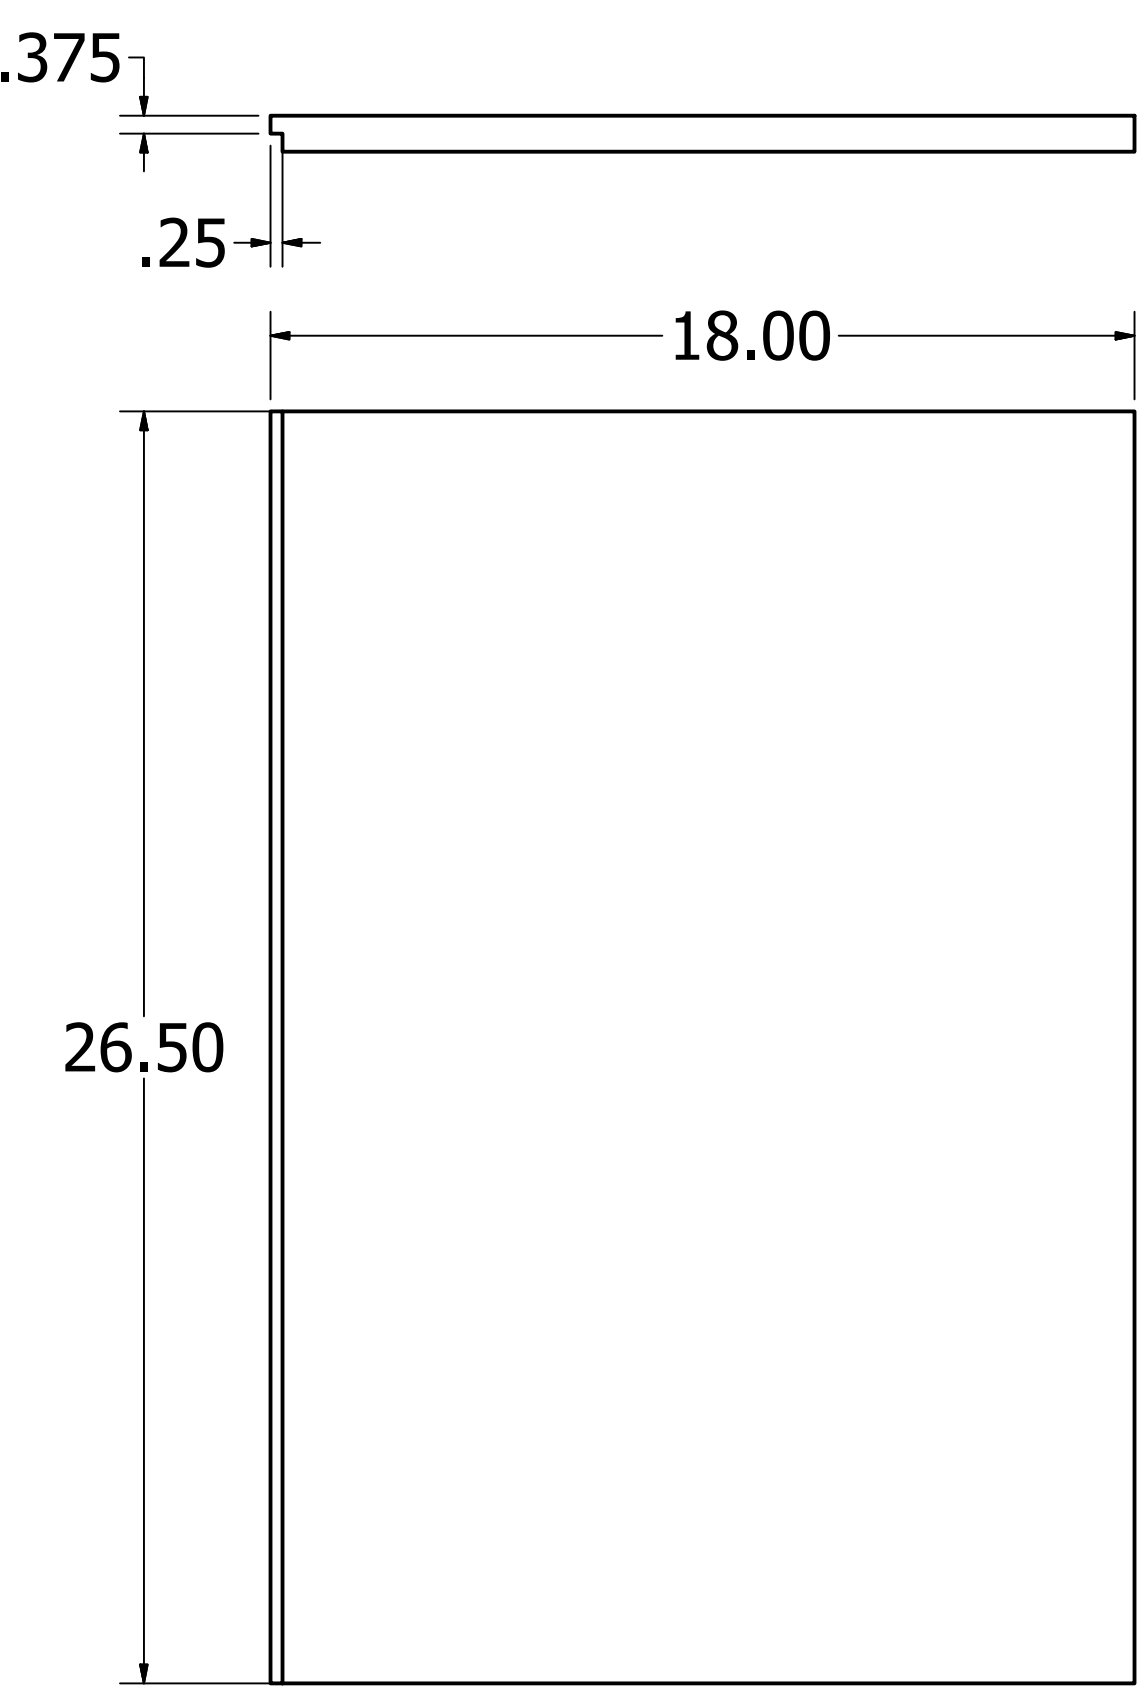

8 | 7 | 6 | 5 | 4 | 3 | 2 | 1

SIDE (x2)

CABINET #1 PARTS

Kevin Culver	1/18/2019	https://kevswoodworks.com MyBenchTime@gmail.com		
		TITLE Quilting Desk		
		SIZE D	DWG NO Quilting_Desk_Drawing	REV
		SCALE 1 / 4	SHEET 10 OF 21	

8 | 7 | 6 | 5 | 4 | 3 | 2 | 1

8 | 7 | 6 | 5 | 4 | 3 | 2 | 1