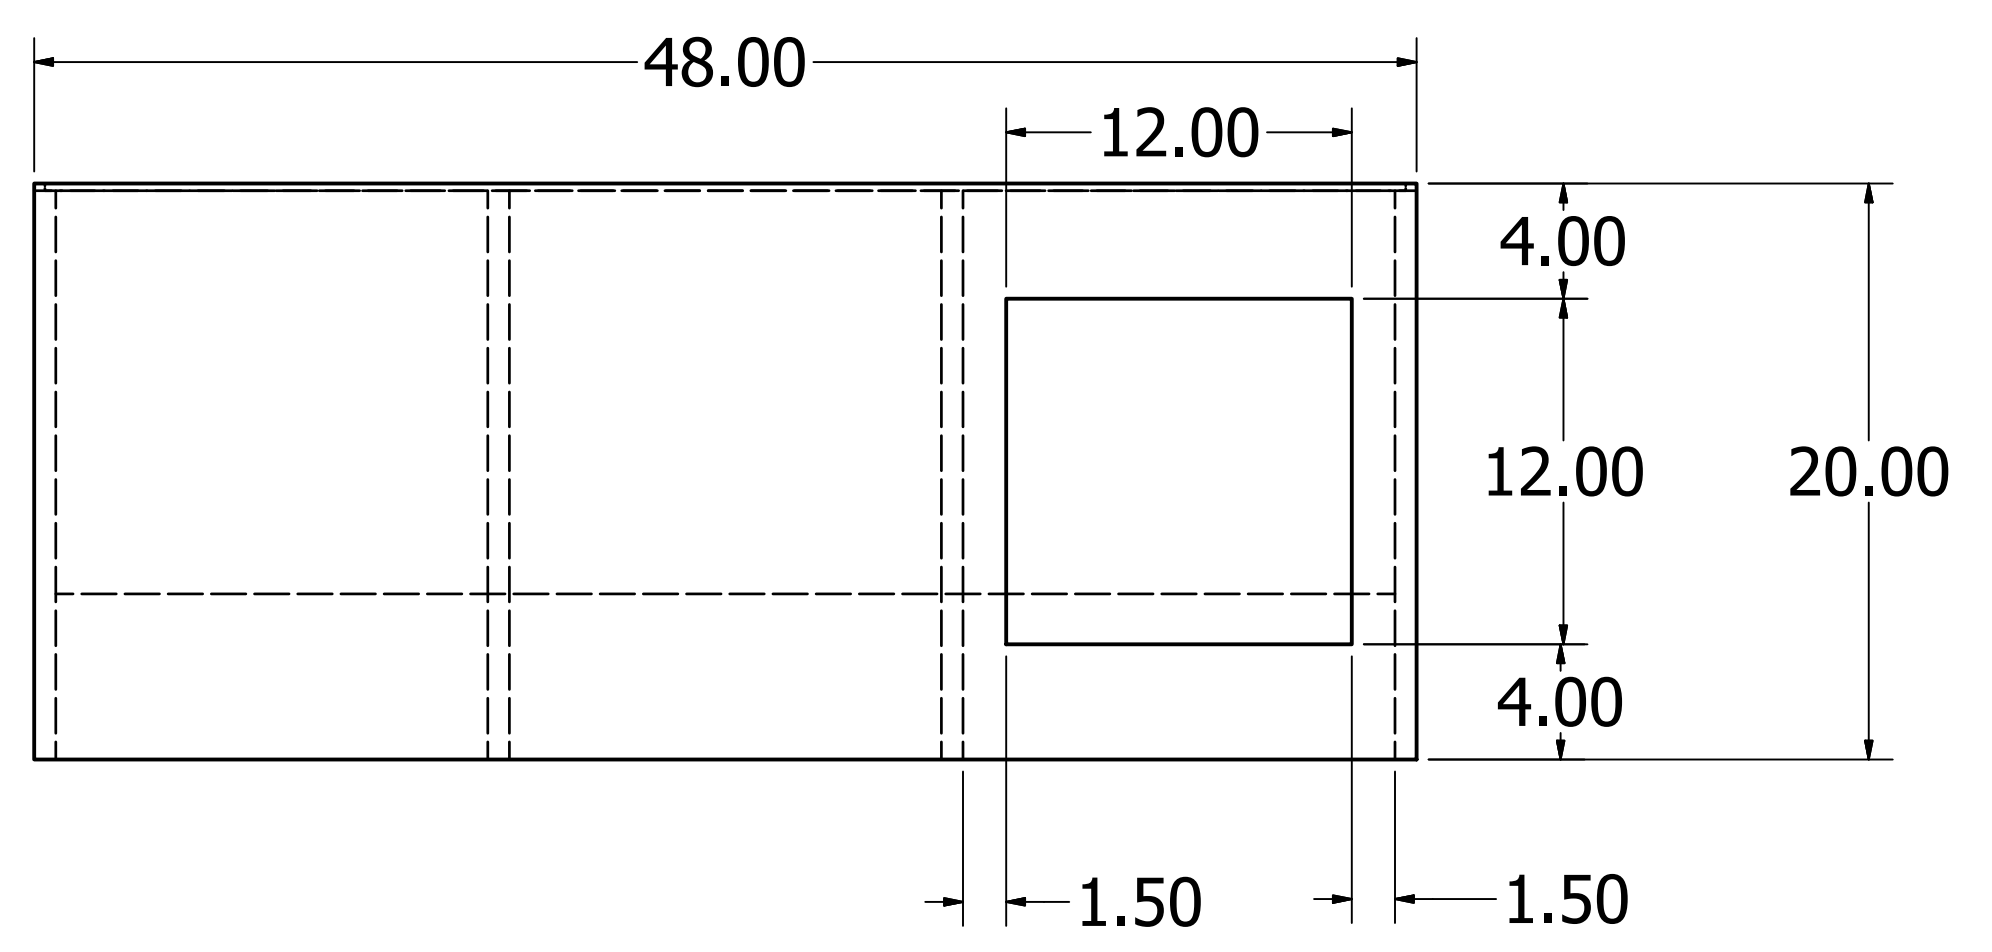

CABINET #5

Kevin Culver	1/18/2019	https://kevswoodworks.com MyBenchTime@gmail.com		
		TITLE Quilting Desk		
		SIZE D	DWG NO Quilting_Desk_Drawing	REV
		SCALE .15	SHEET 19 OF 21