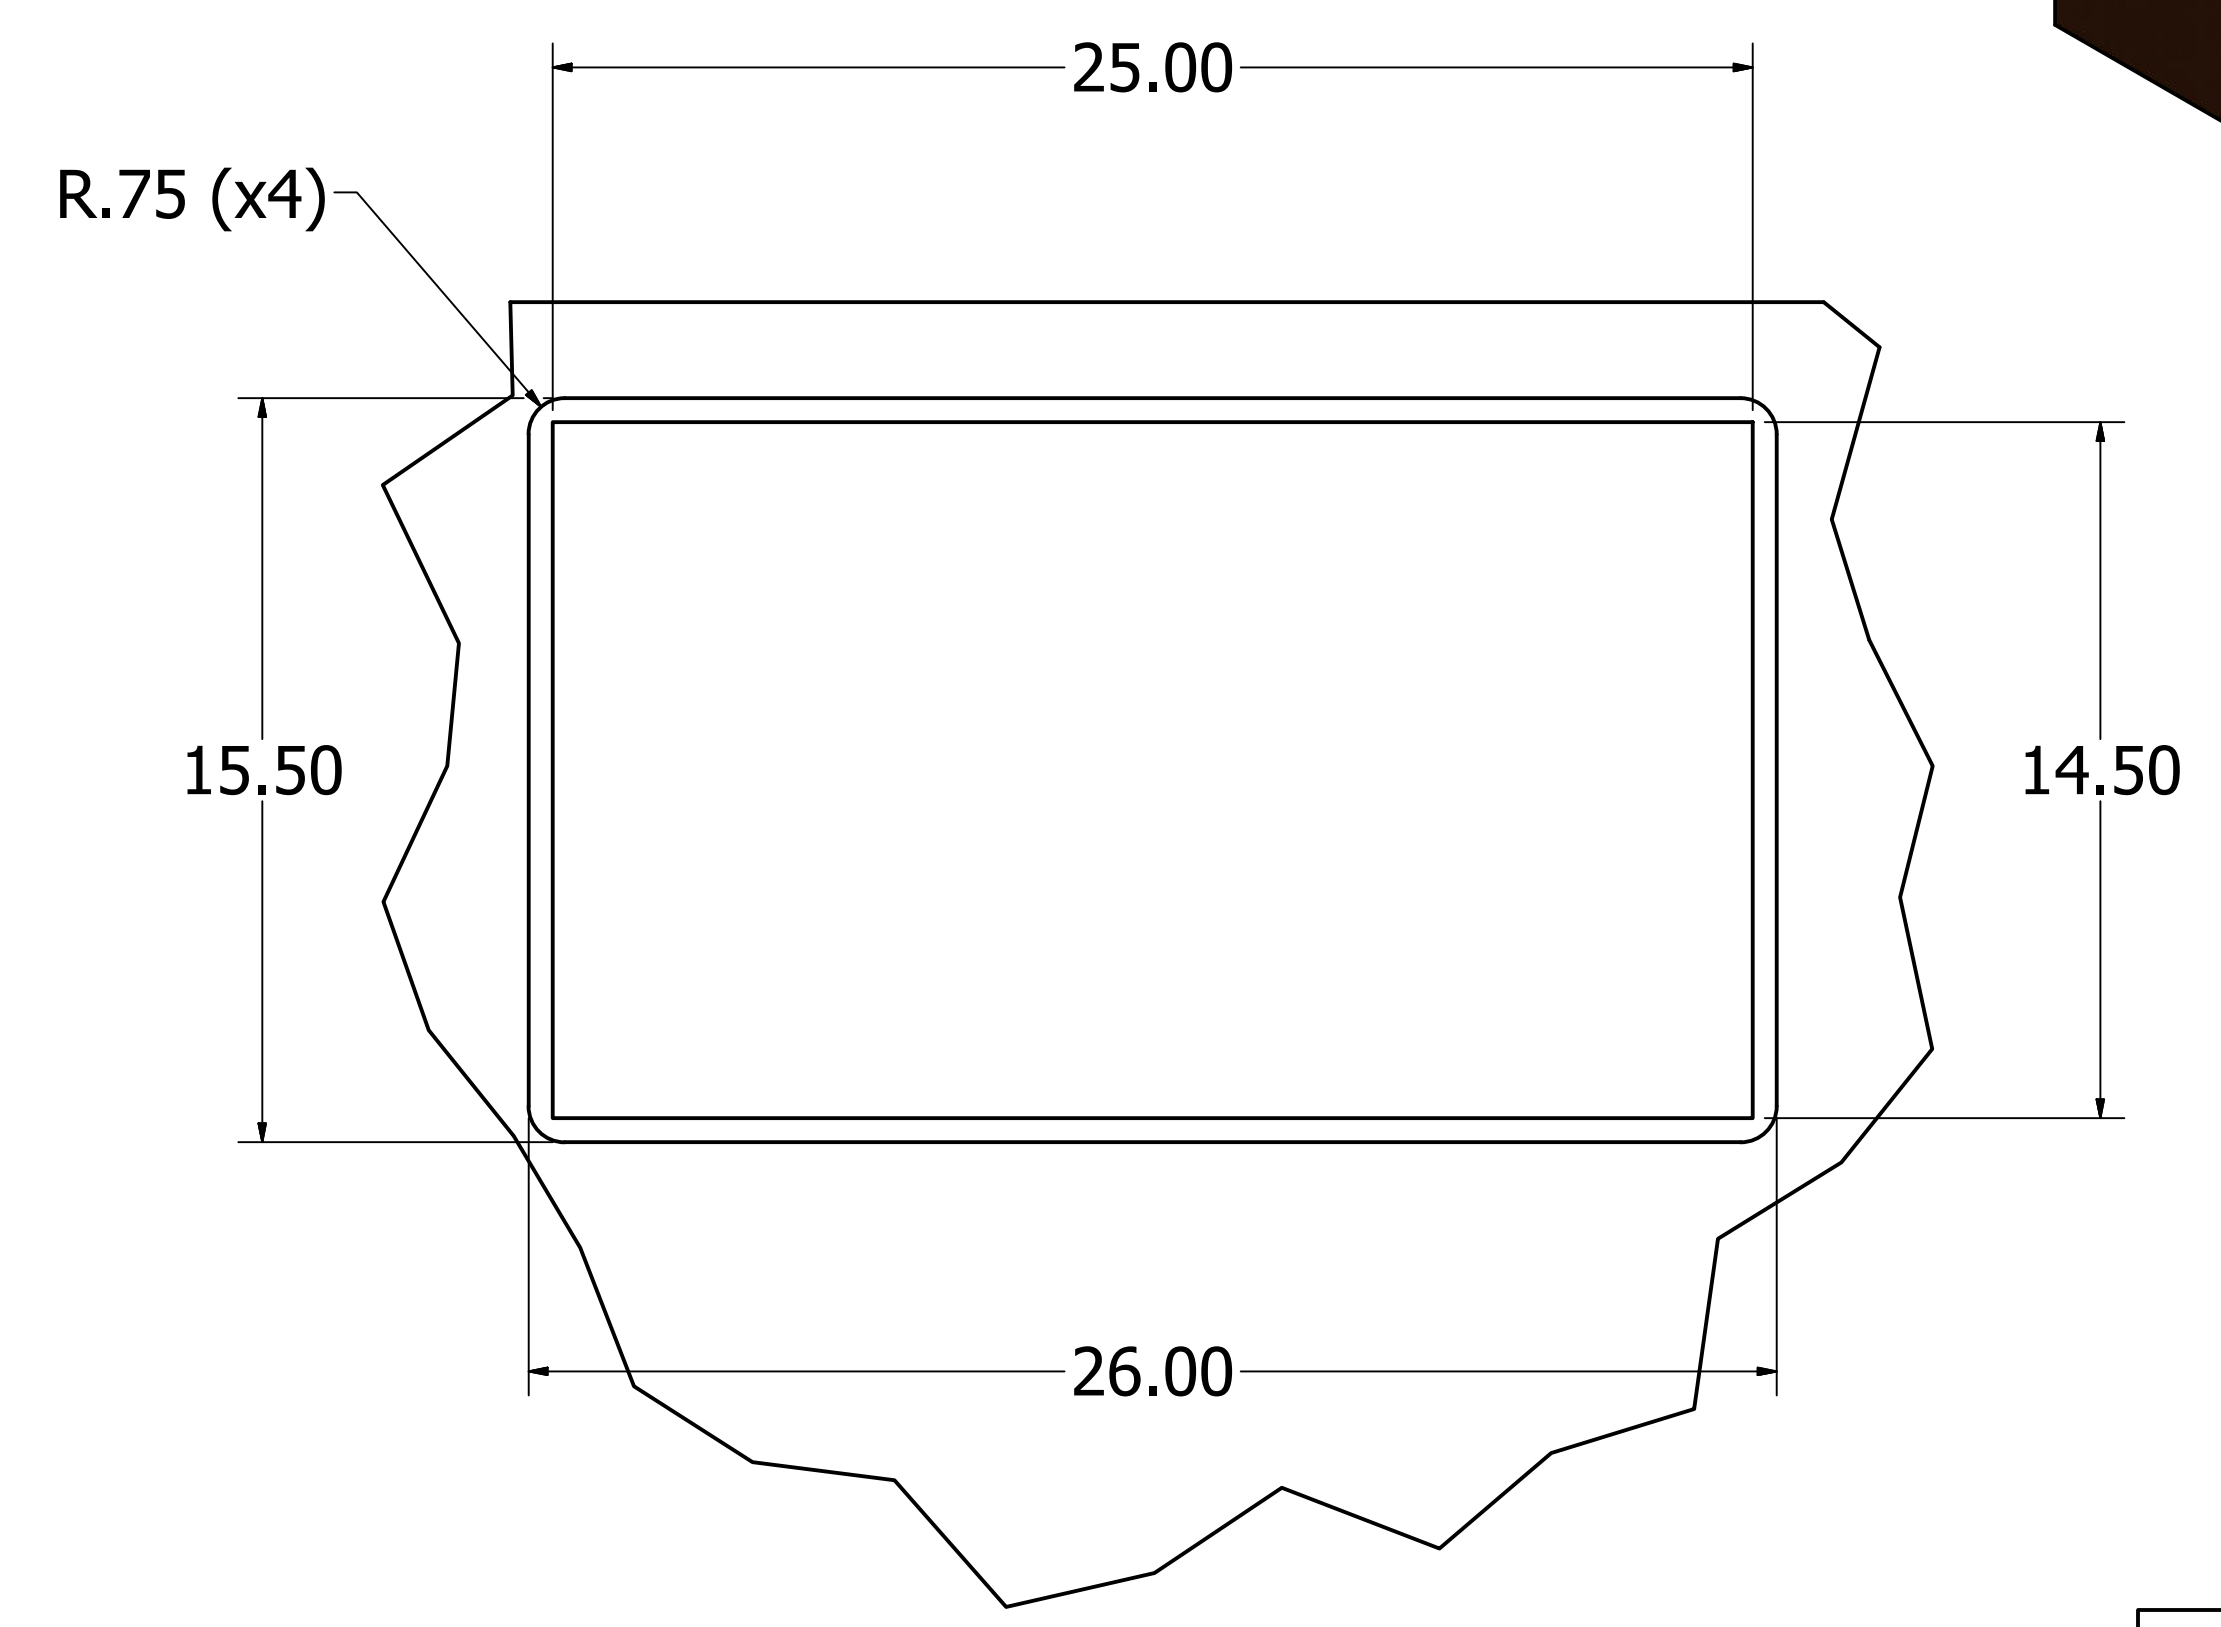

TOP

DETAIL K
SCALE .25

Kevin Culver	1/18/2019	https://kevswoodworks.com MyBenchTime@gmail.com		
		TITLE Quilting Desk		
		SIZE D	DWG NO Quilting_Desk_Drawing	REV
		SCALE .1	SHEET 7 OF 21