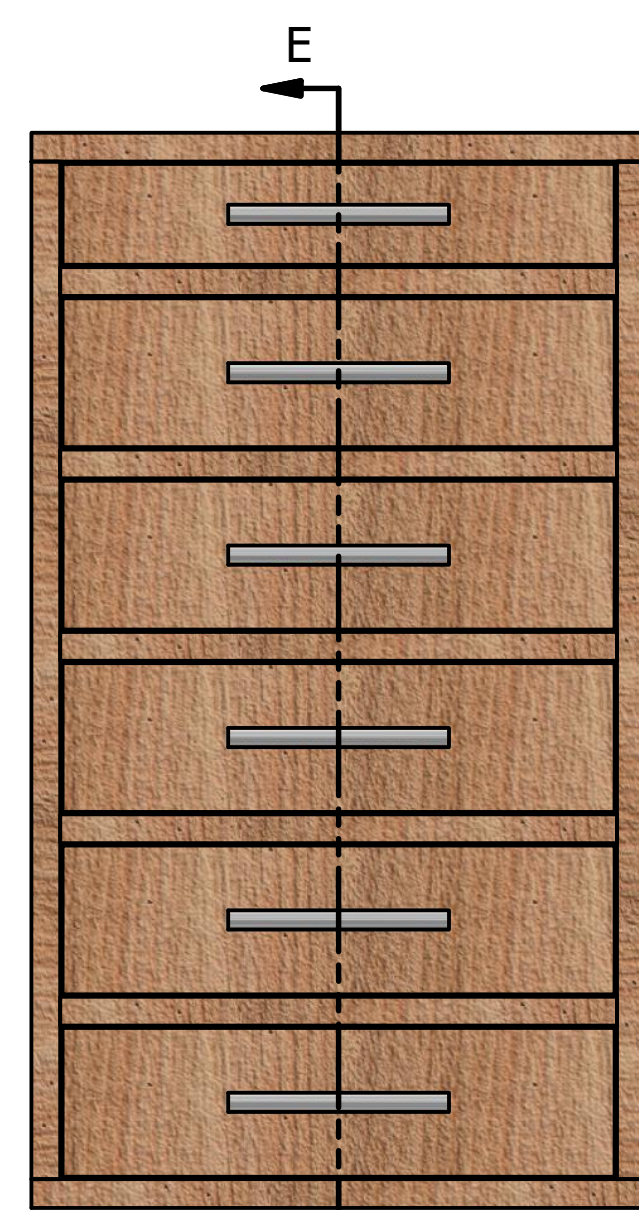

CABINET #1 SECTION CUTS

E

Kevin Culver	1/18/2019	https://kevswoodworks.com MyBenchTime@gmail.com		
		TITLE Quilting Desk		
		SIZE D	DWG NO Quilting_Desk_Drawing	REV
		SCALE .2	SHEET 13 OF 21