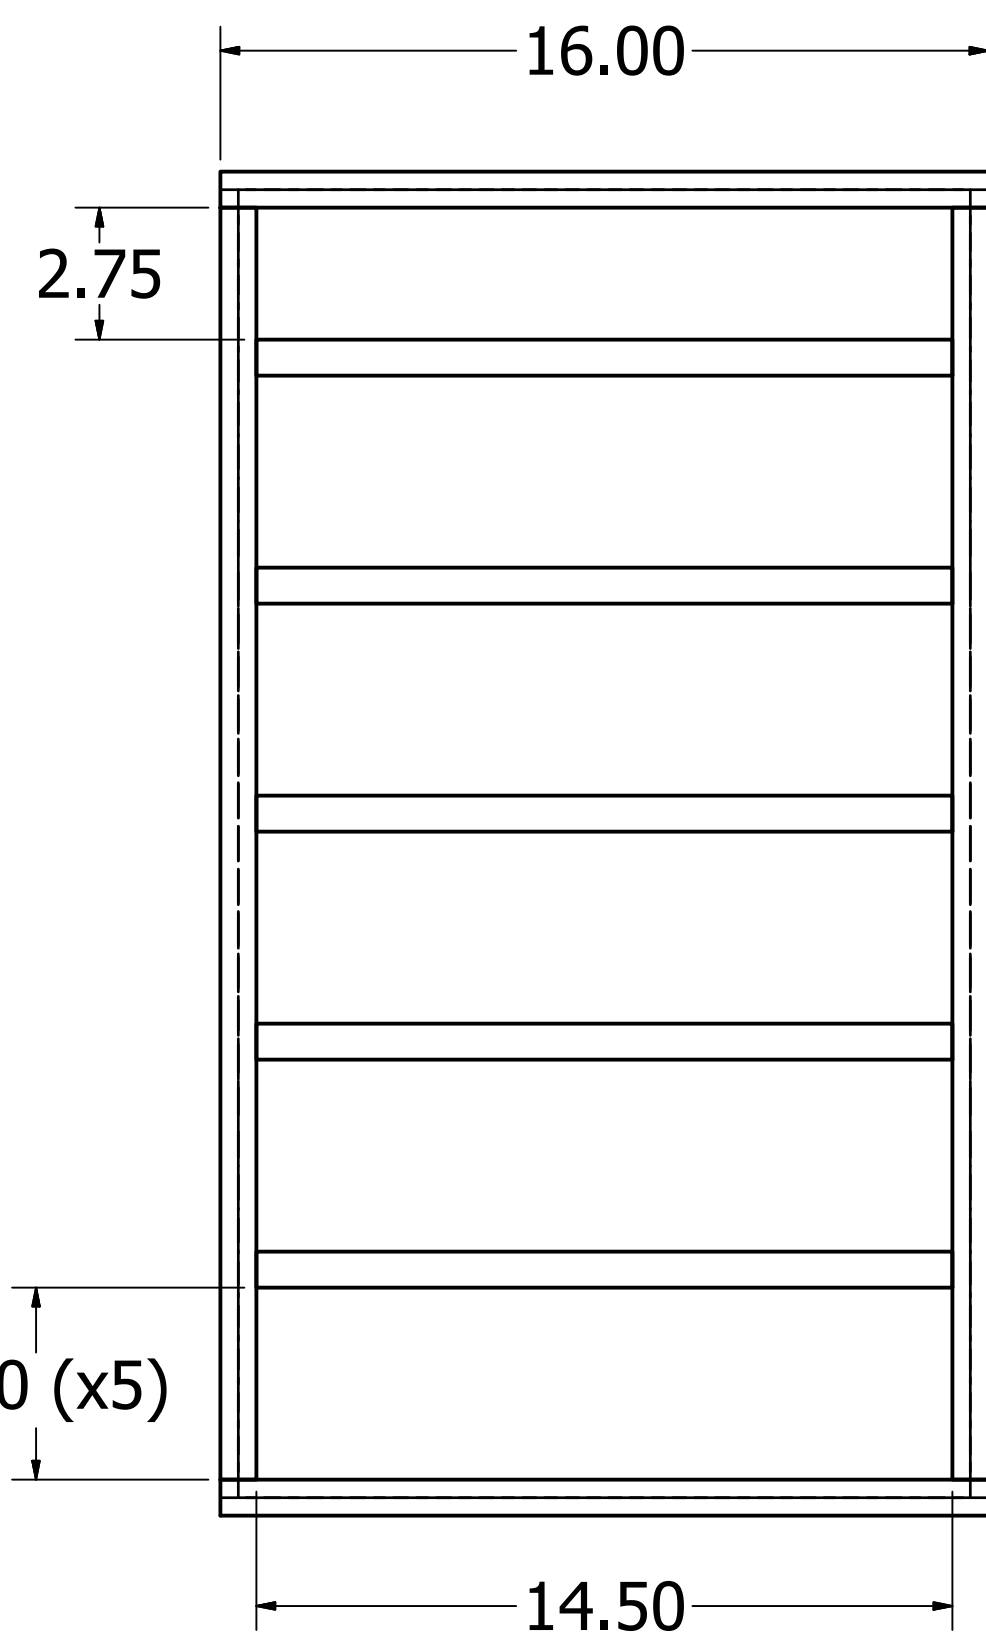

16.00

2.75

4.00 (x5)

14.50