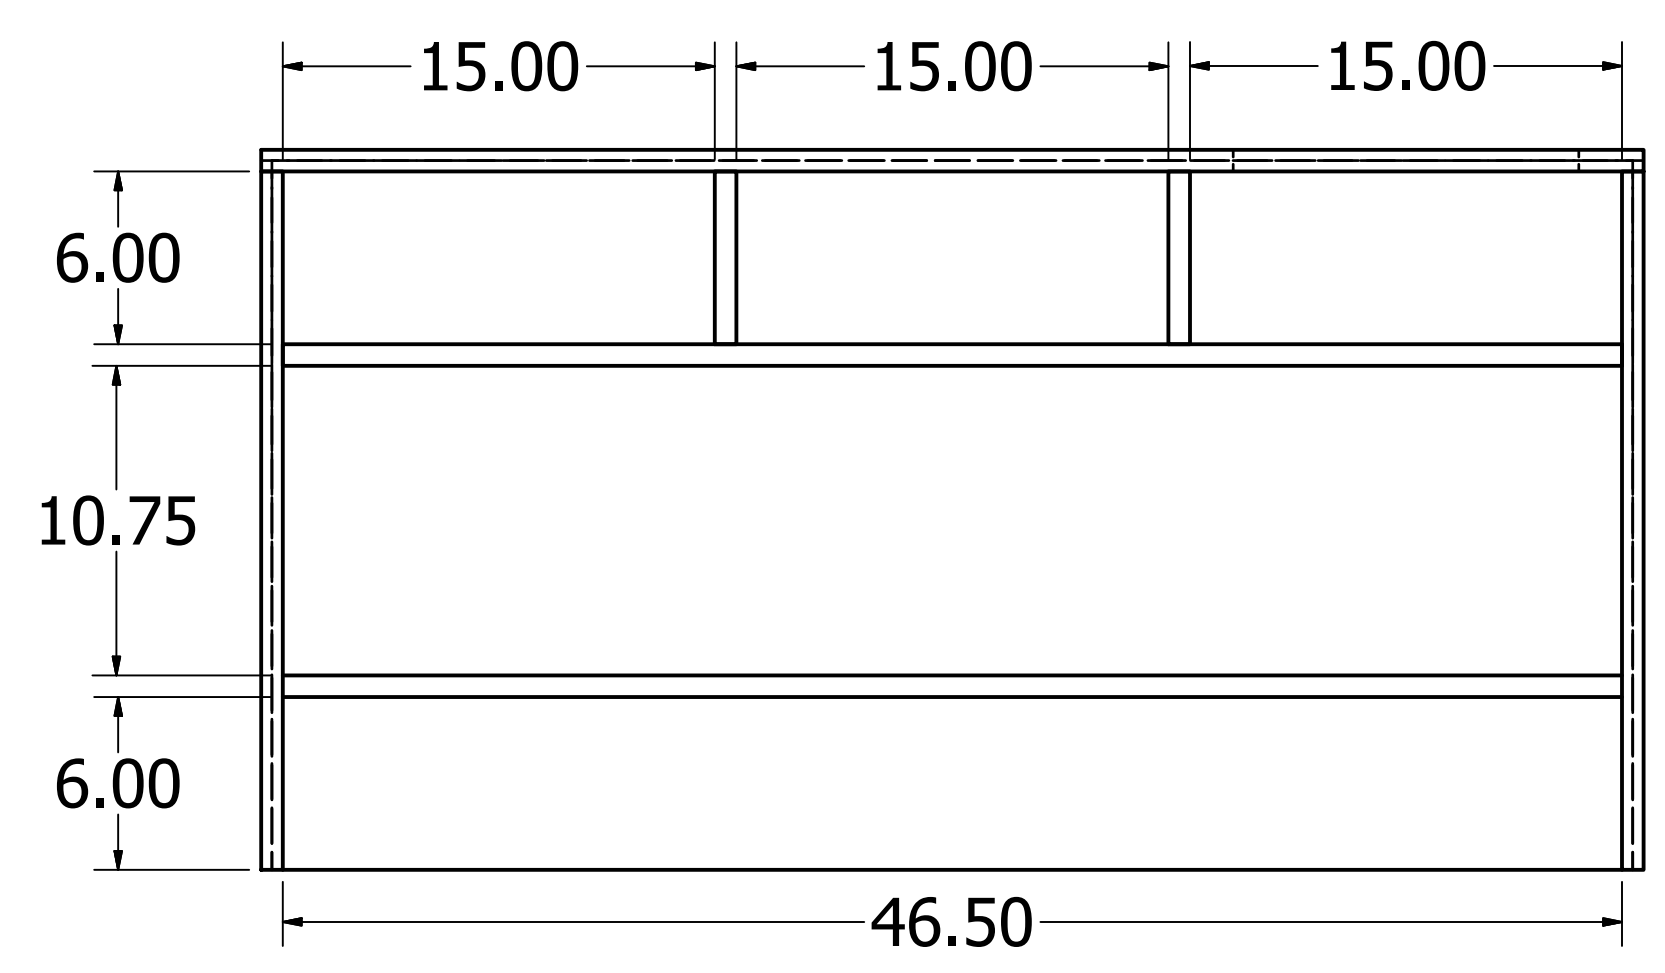

CABINET #5

Kevin Culver	1/18/2019	https://kevswoodworks.com MyBenchTime@gmail.com		
		TITLE Quilting Desk		
		SIZE D	DWG NO Quilting_Desk_Drawing	REV
		SCALE .15	SHEET 19 OF 21