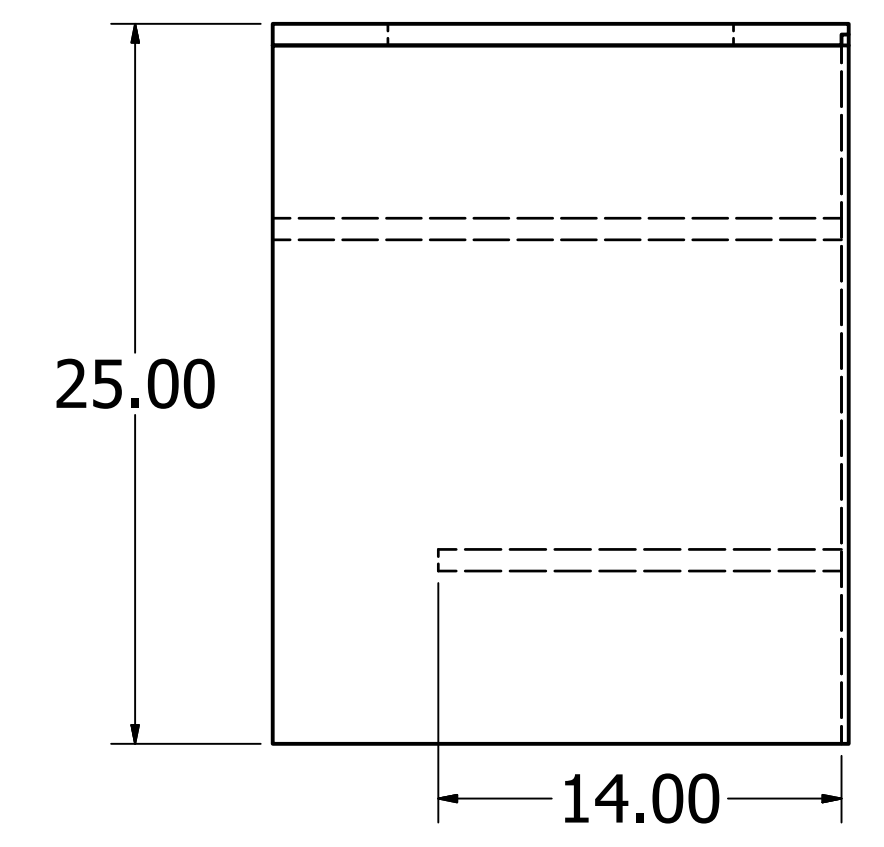

CABINET #5

Kevin Culver	1/18/2019	https://kevswoodworks.com MyBenchTime@gmail.com		
		TITLE Quilting Desk		
		SIZE D	DWG NO Quilting_Desk_Drawing	REV
		SCALE .15	SHEET 19 OF 21