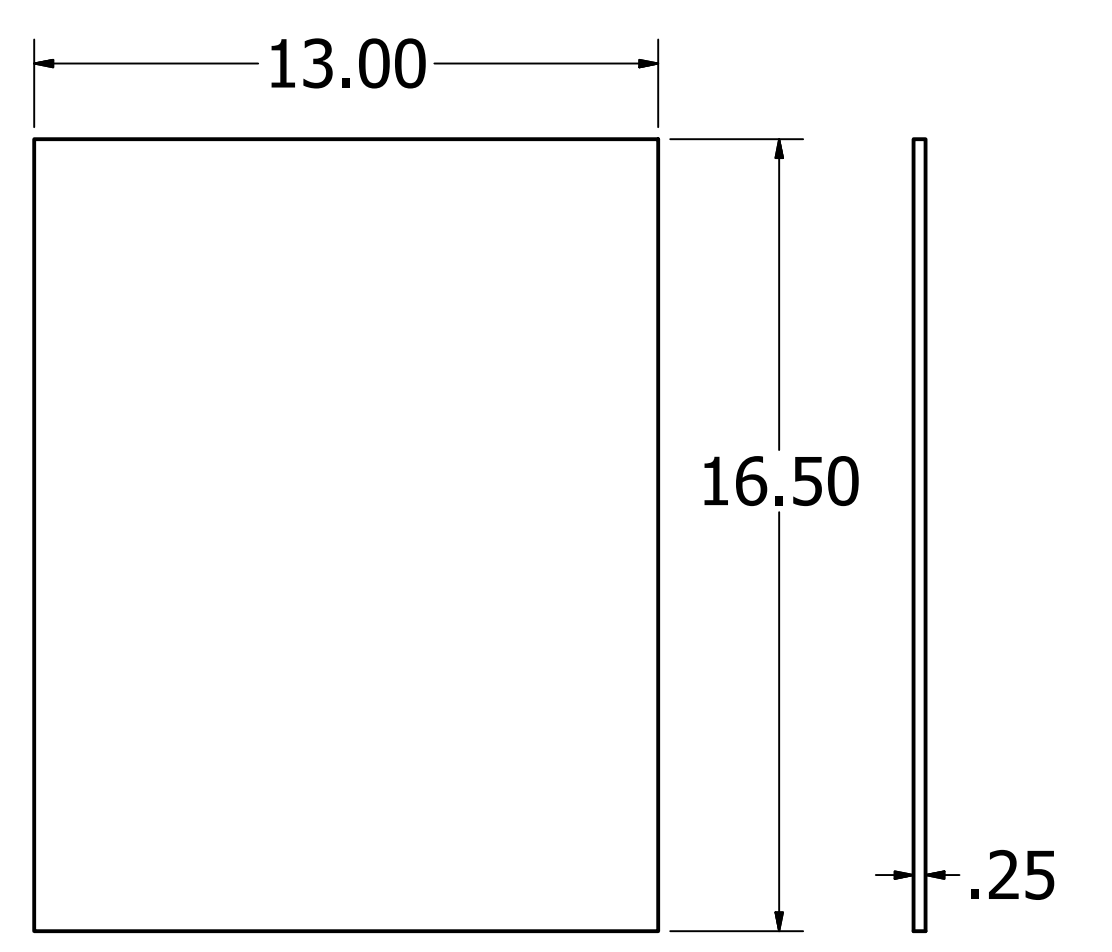

DRAWER PARTS

Kevin Culver	1/18/2019	https://kevswoodworks.com MyBenchTime@gmail.com		
		TITLE Quilting Desk		
		SIZE D	DWG NO Quilting_Desk_Drawing	REV
		SCALE 1 / 4"	SHEET 12 OF 21