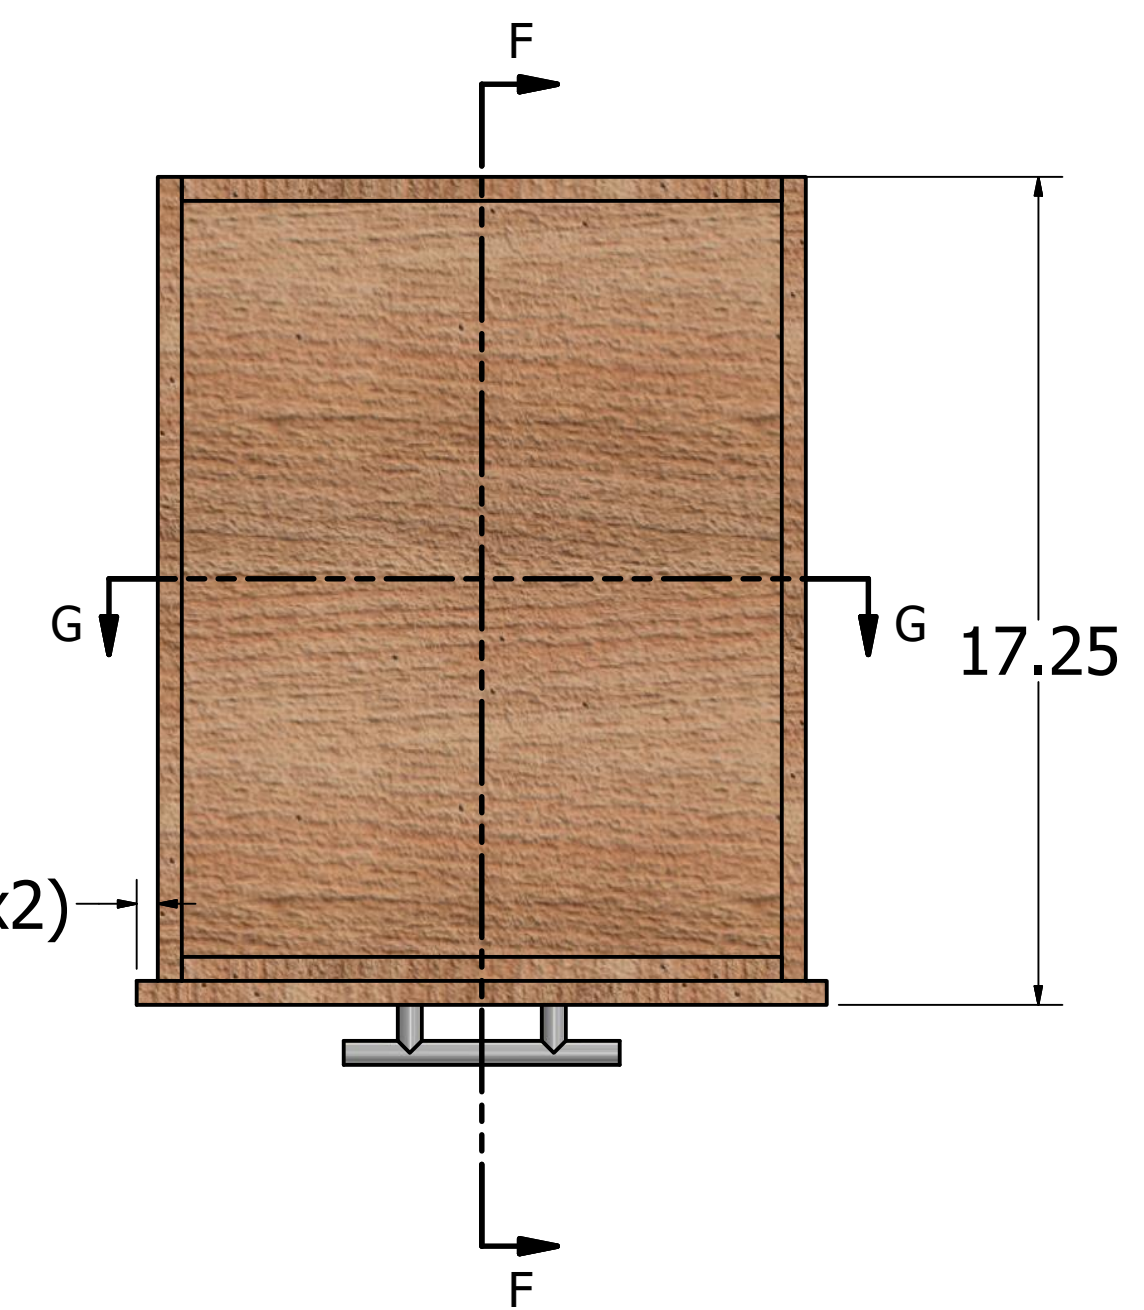

8 | 7 | 6 | 5 | 4 | 3 | 2 | 1

8 | 7 | 6 | 5 | 4 | 3 | 2 | 1

SECTION G-G
SCALE 1 / 4

SECTION F-F
SCALE 1 / 4

Drawer for 14.5" Wide x 2.75" High x 17.75" Deep Opening
(Same Construction for Remaining Drawers)