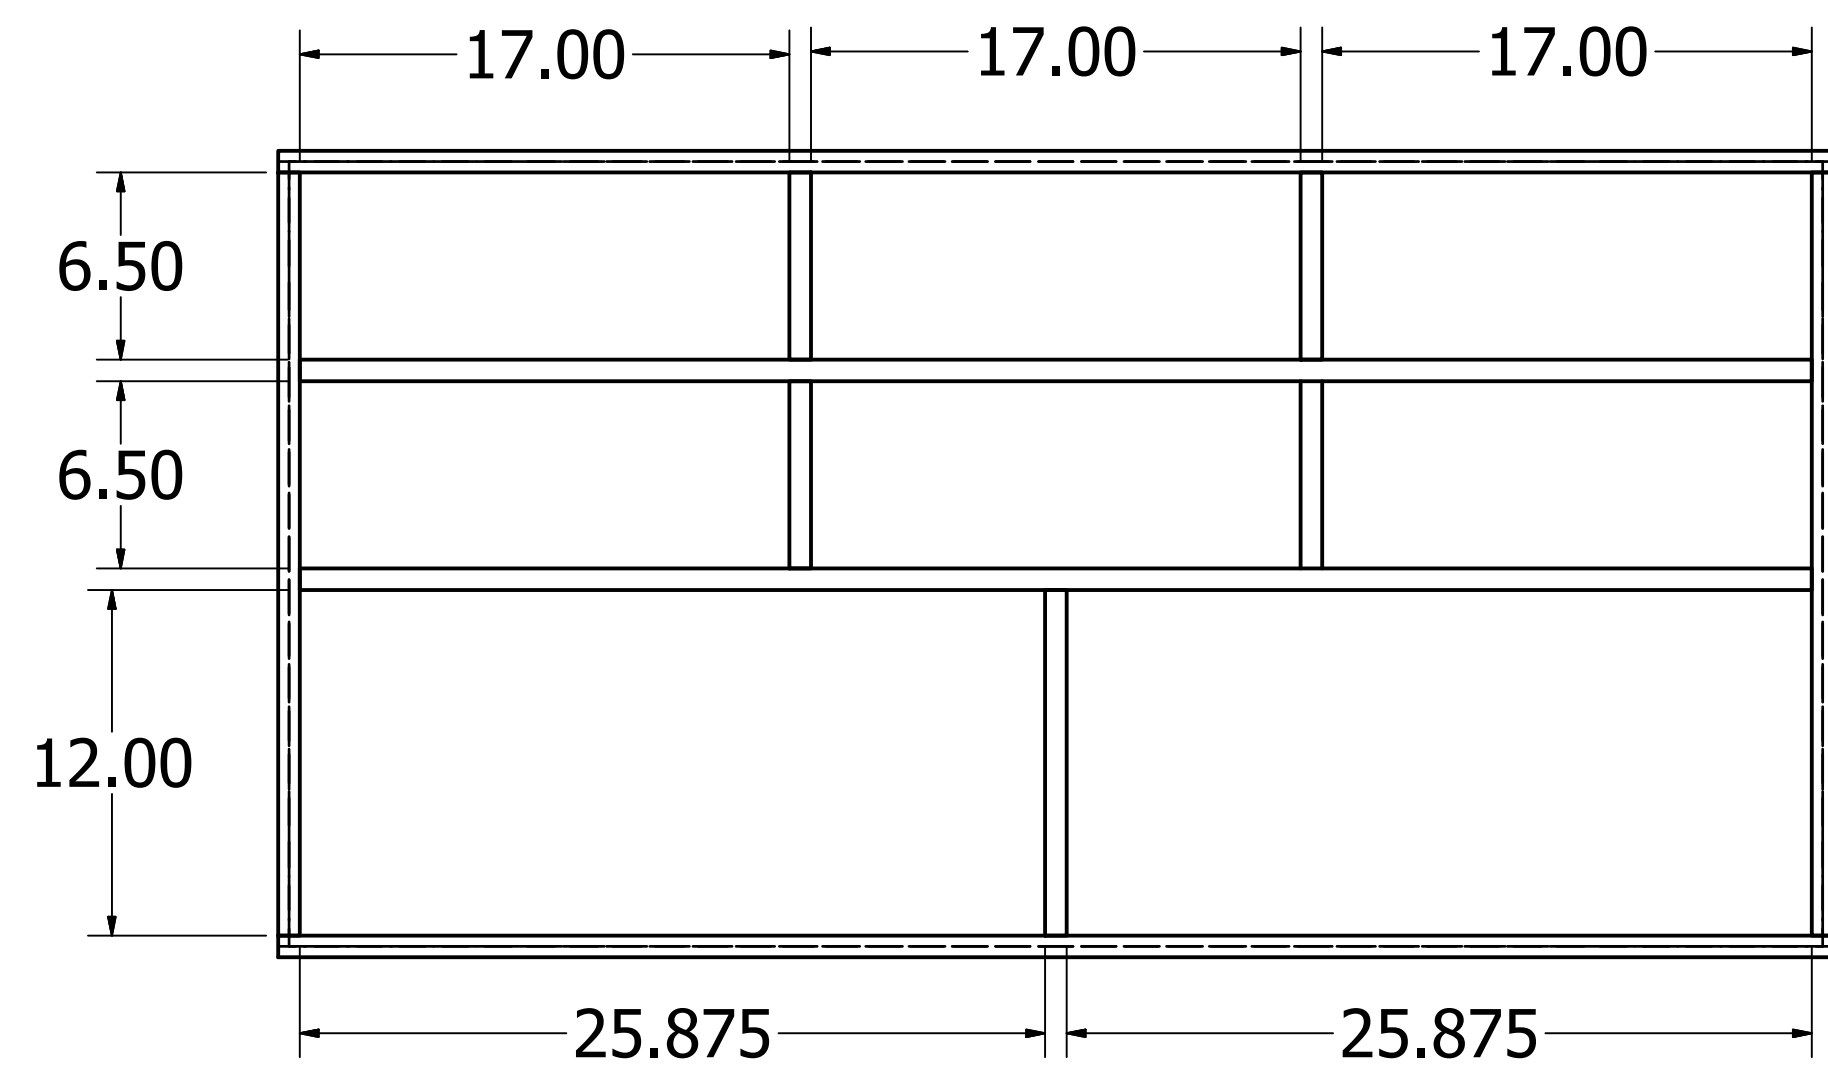

CABINET #3

Kevin Culver	1/18/2019	https://kevswoodworks.com MyBenchTime@gmail.com		
		TITLE Quilting Desk		
		SIZE D	DWG NO Quilting_Desk_Drawing	REV
		SCALE .15	SHEET 15 OF 21