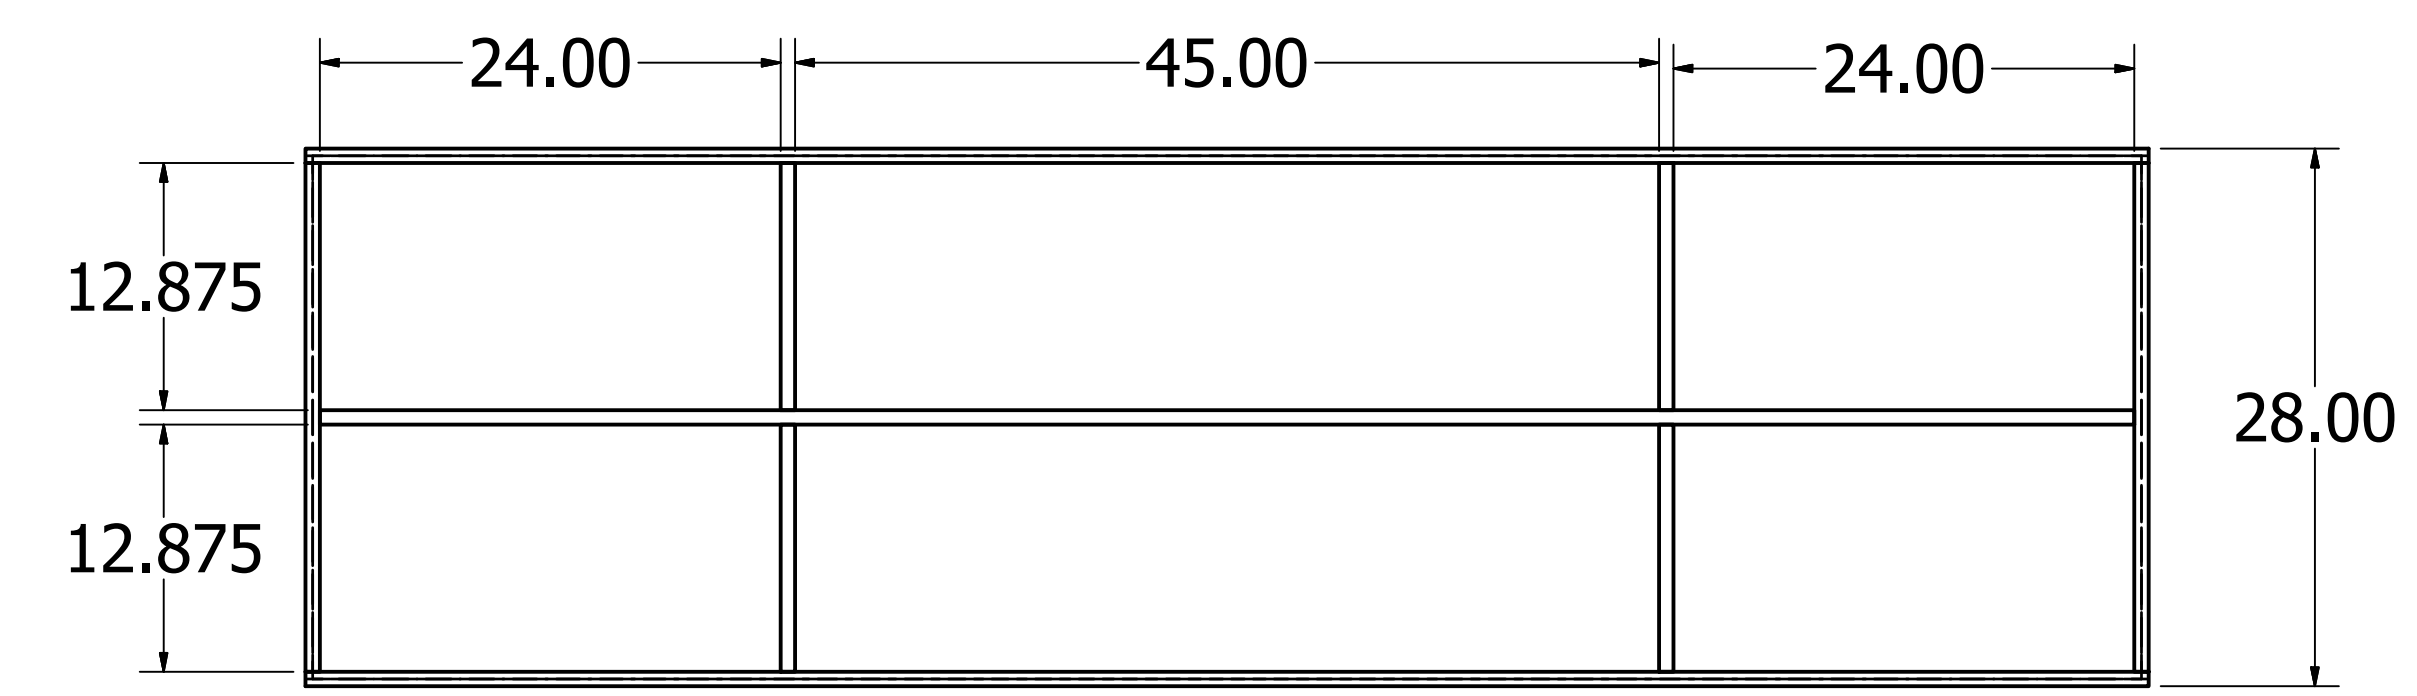

CABINET #2

Kevin Culver	1/18/2019	https://kevswoodworks.com MyBenchTime@gmail.com		
		TITLE Quilting Desk		
		SIZE D	DWG NO Quilting_Desk_Drawing	REV
		SCALE .1	SHEET 14 OF 21