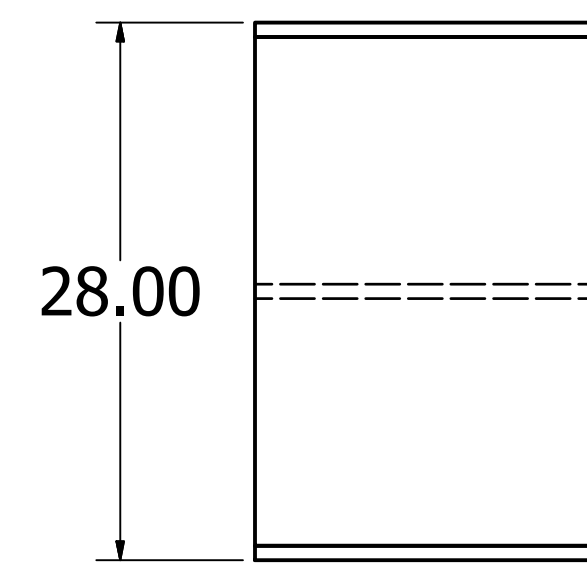

CABINET #1 SECTION CUTS

SECTION D-D
SCALE .2

E

SECTION E-E
SCALE .2

Kevin Culver	1/18/2019	https://kevswoodworks.com MyBenchTime@gmail.com		
		TITLE Quilting Desk		
		SIZE D	DWG NO Quilting_Desk_Drawing	REV
		SCALE .2	SHEET 13 OF 21	