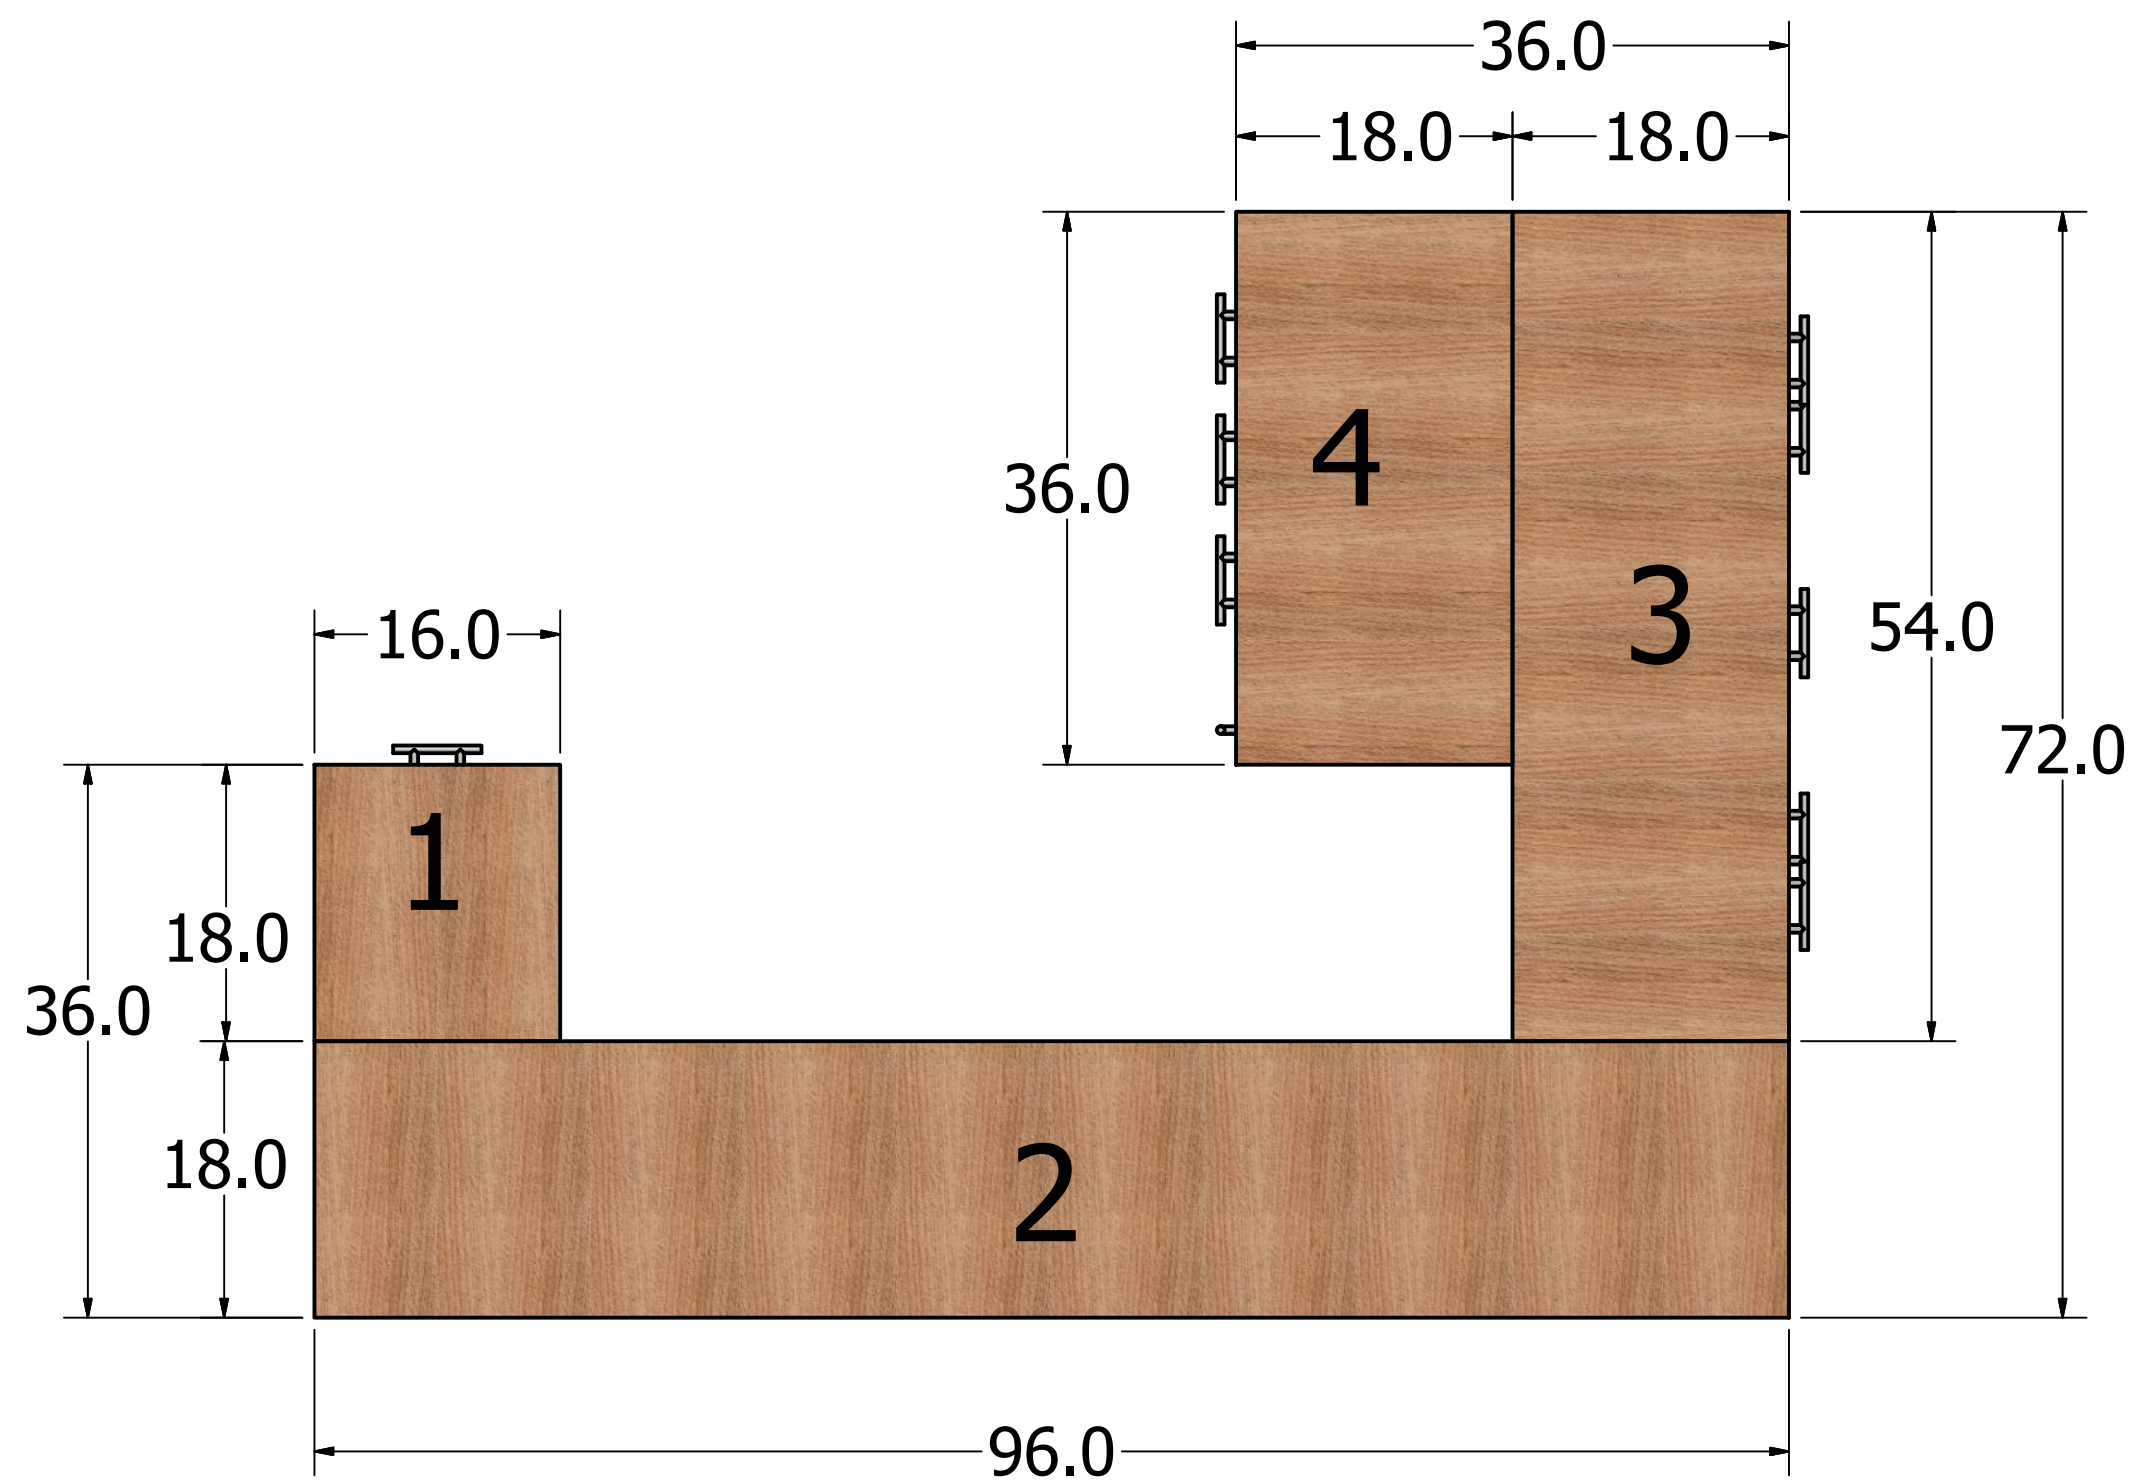

8 | 7 | 6 | 5 | 4 | 3 | 2 | 1

D

D

C

C

B

B

A

A

COMBINED CABINETS

(TOP REMOVED FOR CLARITY)

Kevin Culver	1/18/2019	https://kevswoodworks.com MyBenchTime@gmail.com		
		TITLE Quilting Desk		
		SIZE D	DWG NO Quilting_Desk_Drawing	REV
		SCALE 0.08 : 1	SHEET 6 OF 21	

8 | 7 | 6 | 5 | 4 | 3 | 2 | 1