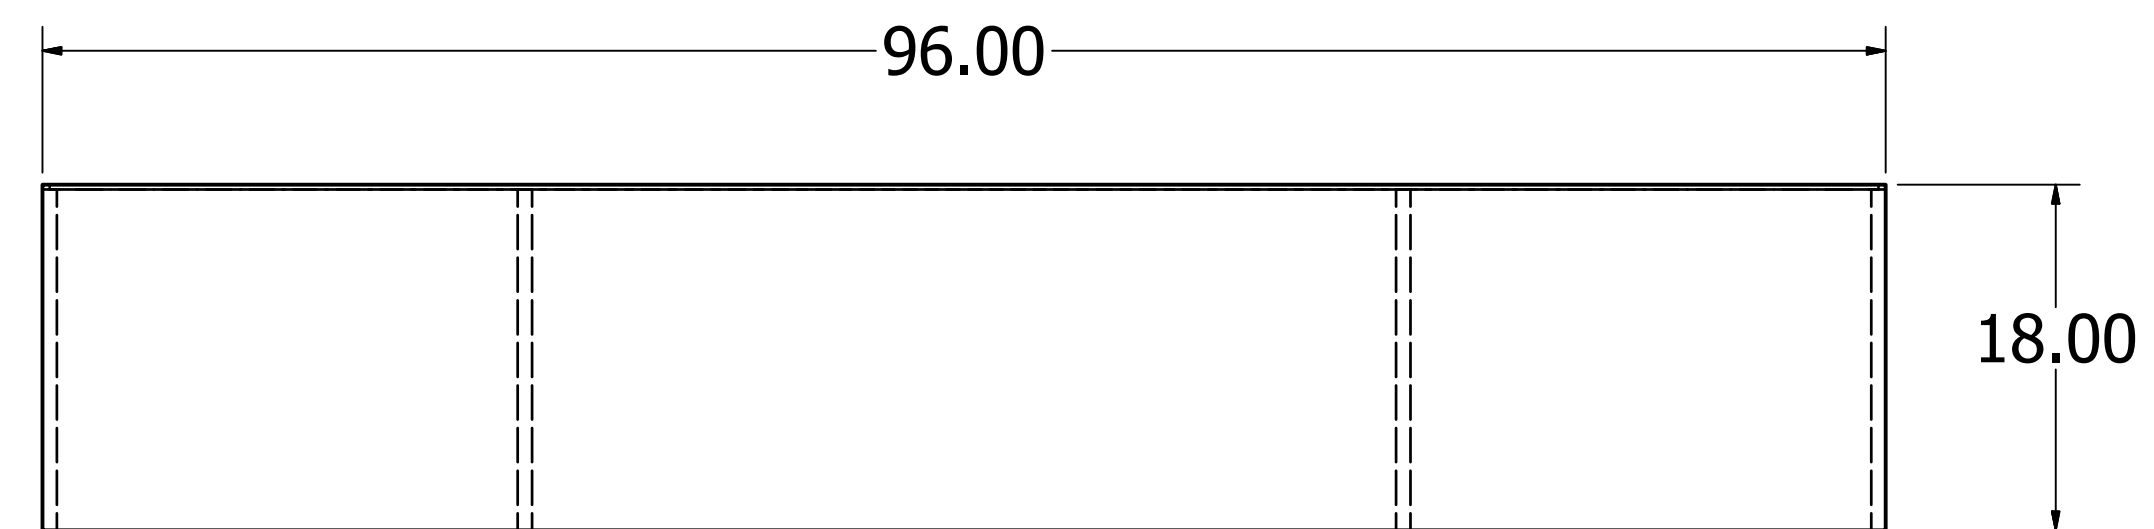

CABINET #2

Kevin Culver	1/18/2019	https://kevswoodworks.com MyBenchTime@gmail.com		
		TITLE Quilting Desk		
		SIZE D	DWG NO Quilting_Desk_Drawing	REV
		SCALE .1	SHEET 14 OF 21