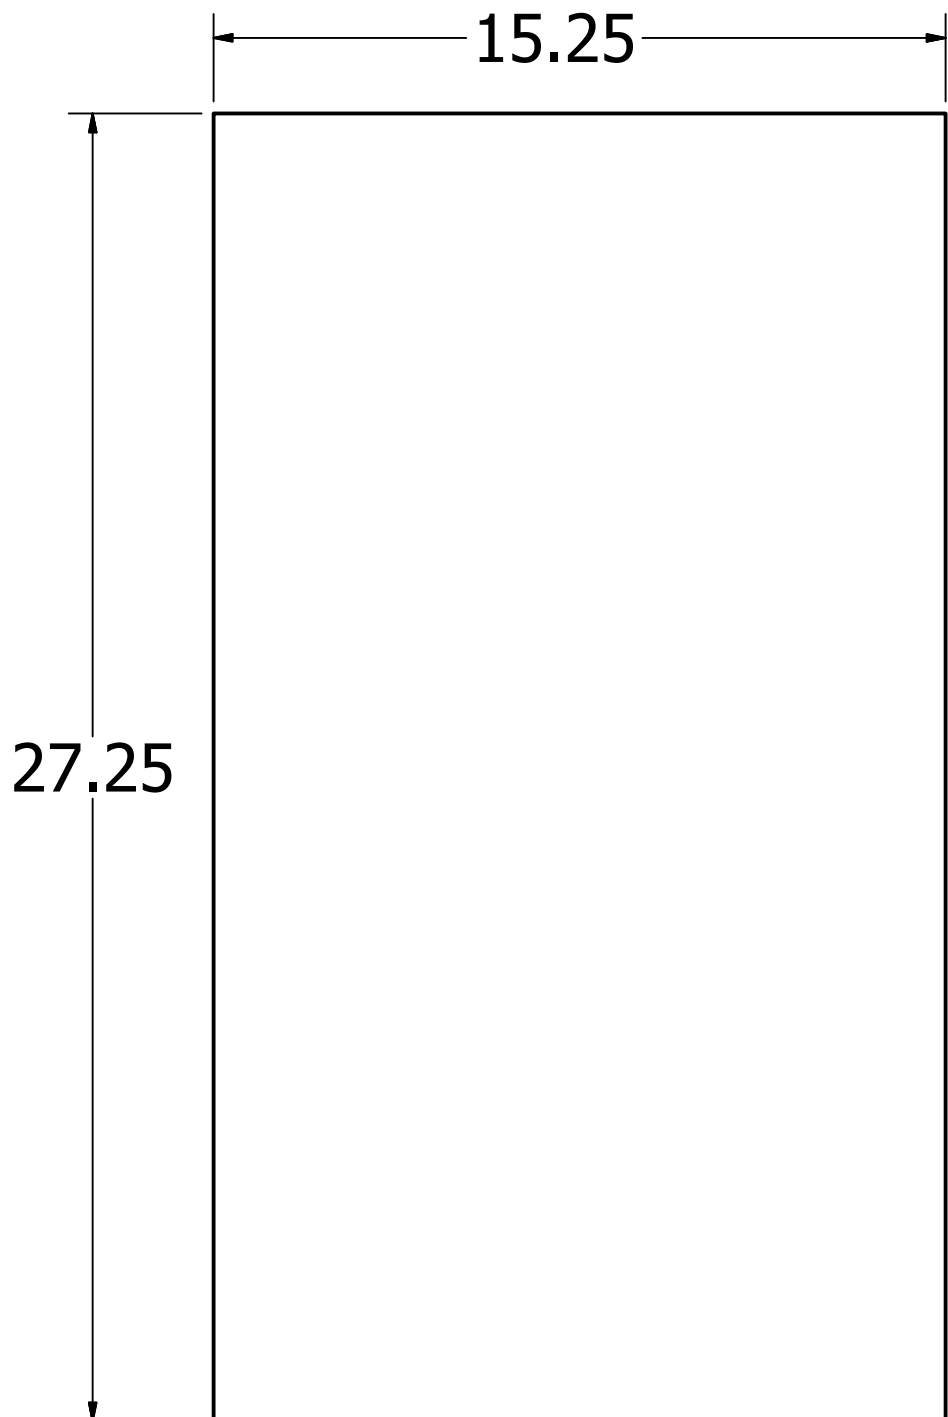

8 | 7 | 6 | 5 | 4 | 3 | 2 | 1

BACK

CABINET #1 PARTS

Kevin Culver	1/18/2019	https://kevswoodworks.com MyBenchTime@gmail.com		
		TITLE Quilting Desk		
		SIZE D	DWG NO Quilting_Desk_Drawing	REV
		SCALE 1 / 4	SHEET 10 OF 21	

8 | 7 | 6 | 5 | 4 | 3 | 2 | 1

8 | 7 | 6 | 5 | 4 | 3 | 2 | 1