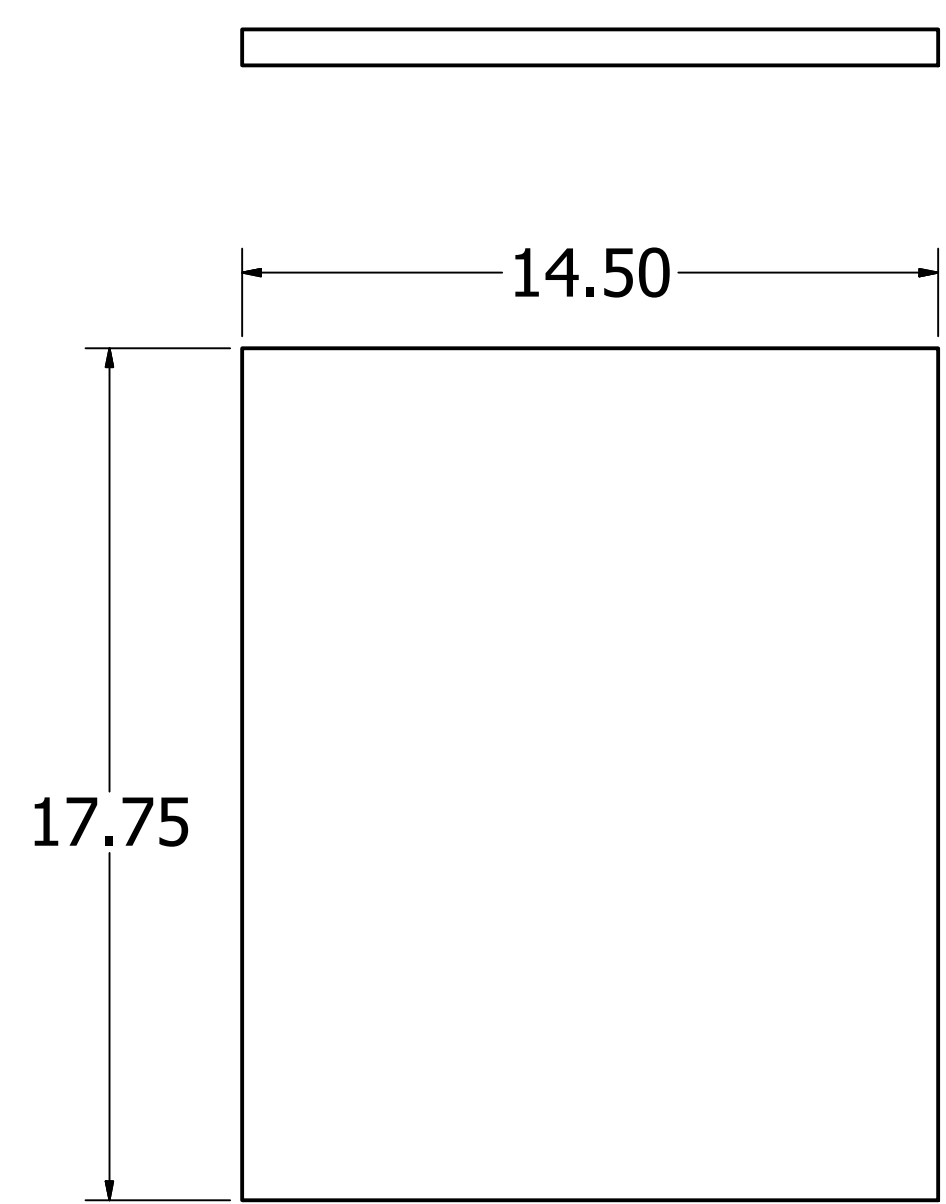

8 | 7 | 6 | 5 | 4 | 4 | 3 | 2 | 1

8 | 7 | 6 | 5 | 4 | 3 | 2 | 1

TOP/BOTTOM

SIDE (x2)

SHELF (x5)

BACK

CABINET #1 PARTS

Kevin Culver	1/18/2019	https://kevswoodworks.com MyBenchTime@gmail.com		
		TITLE Quilting Desk		
		SIZE D	DWG NO Quilting_Desk_Drawing	REV
		SCALE 1 / 4	SHEET 10 OF 21	

8 | 7 | 6 | 5 | 4 | 3 | 2 | 1

8 | 7 | 6 | 5 | 4 | 3 | 2 | 1

SECTION G-G
SCALE 1 / 4

SECTION F-F
SCALE 1 / 4

Drawer for 14.5" Wide x 2.75" High x 17.75" Deep Opening
(Same Construction for Remaining Drawers)