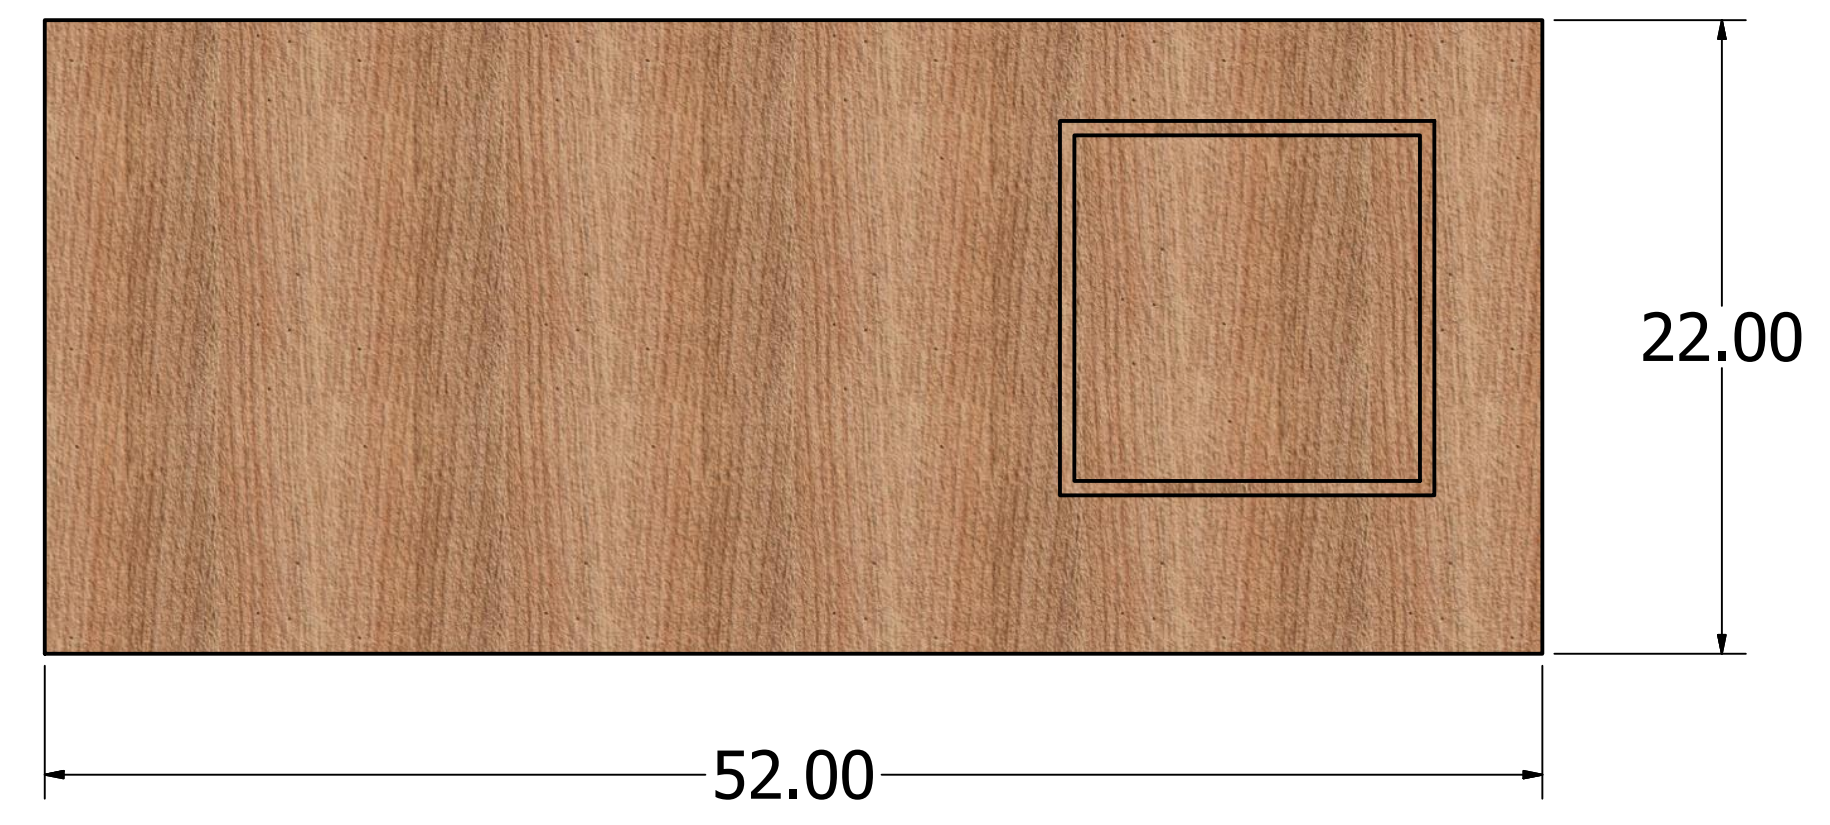

CABINET #5

Kevin Culver	1/18/2019	https://kevswoodworks.com MyBenchTime@gmail.com		
		TITLE Quilting Desk		
		SIZE D	DWG NO Quilting_Desk_Drawing	REV
		SCALE .15	SHEET 21 OF 21