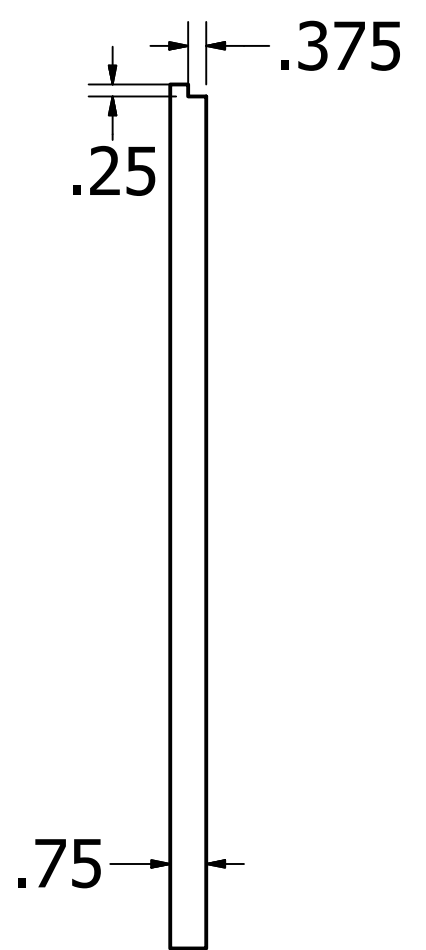

8 | 7 | 6 | 5 | 4 | 3 | 2 | 1

SIDE (x2)

CABINET #1 PARTS

Kevin Culver	1/18/2019	https://kevswoodworks.com MyBenchTime@gmail.com		
		TITLE Quilting Desk		
		SIZE D	DWG NO Quilting_Desk_Drawing	REV
		SCALE 1 / 4	SHEET 10 OF 21	

8 | 7 | 6 | 5 | 4 | 3 | 2 | 1

8 | 7 | 6 | 5 | 4 | 3 | 2 | 1