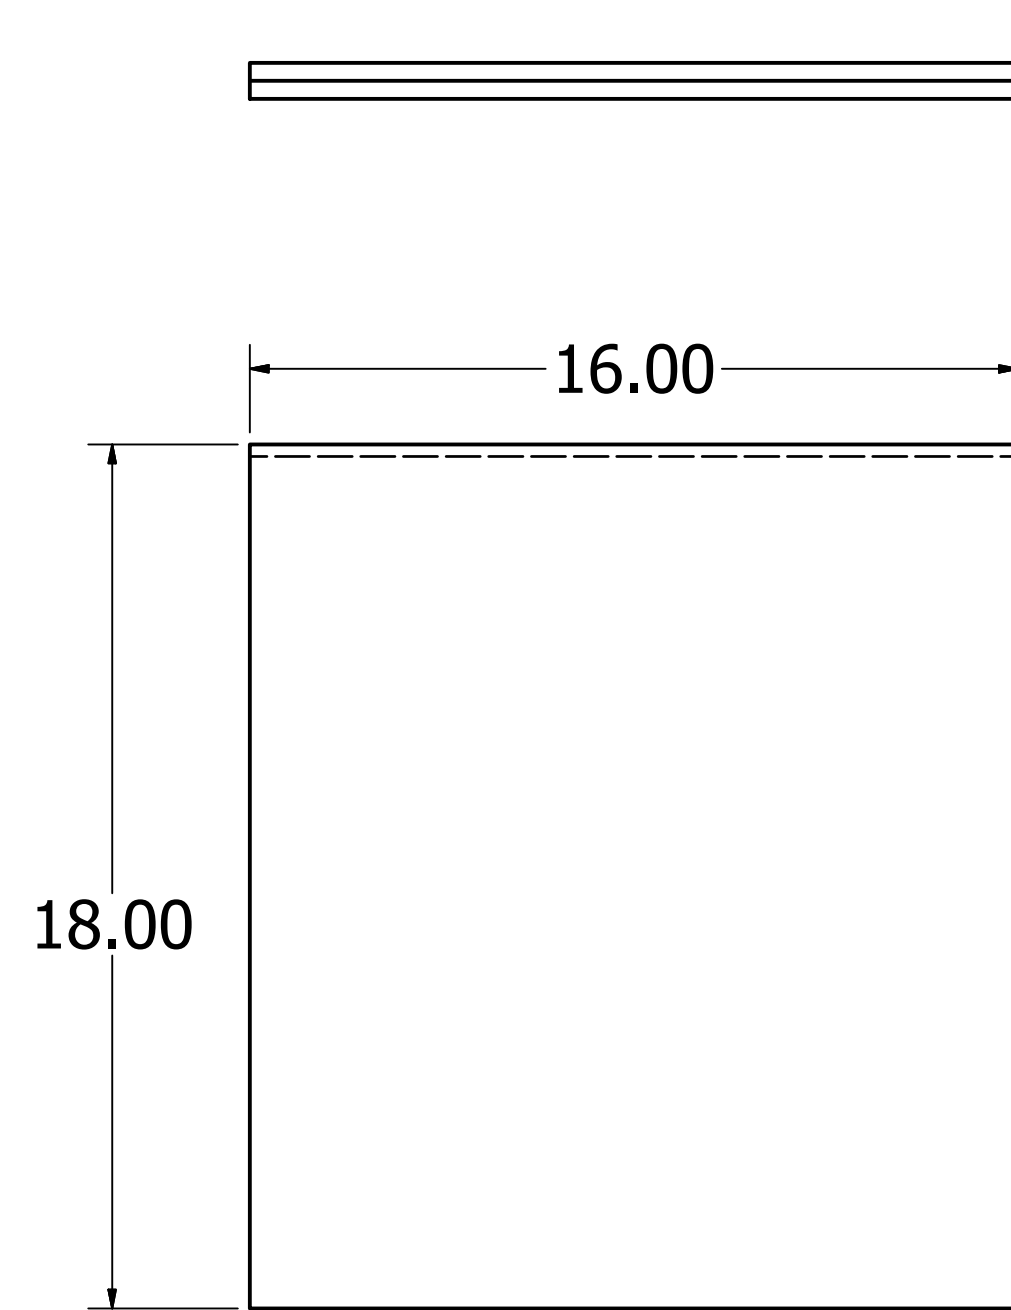

8 | 7 | 6 | 5 | 4 | 3 | 2 | 1

TOP/BOTTOM