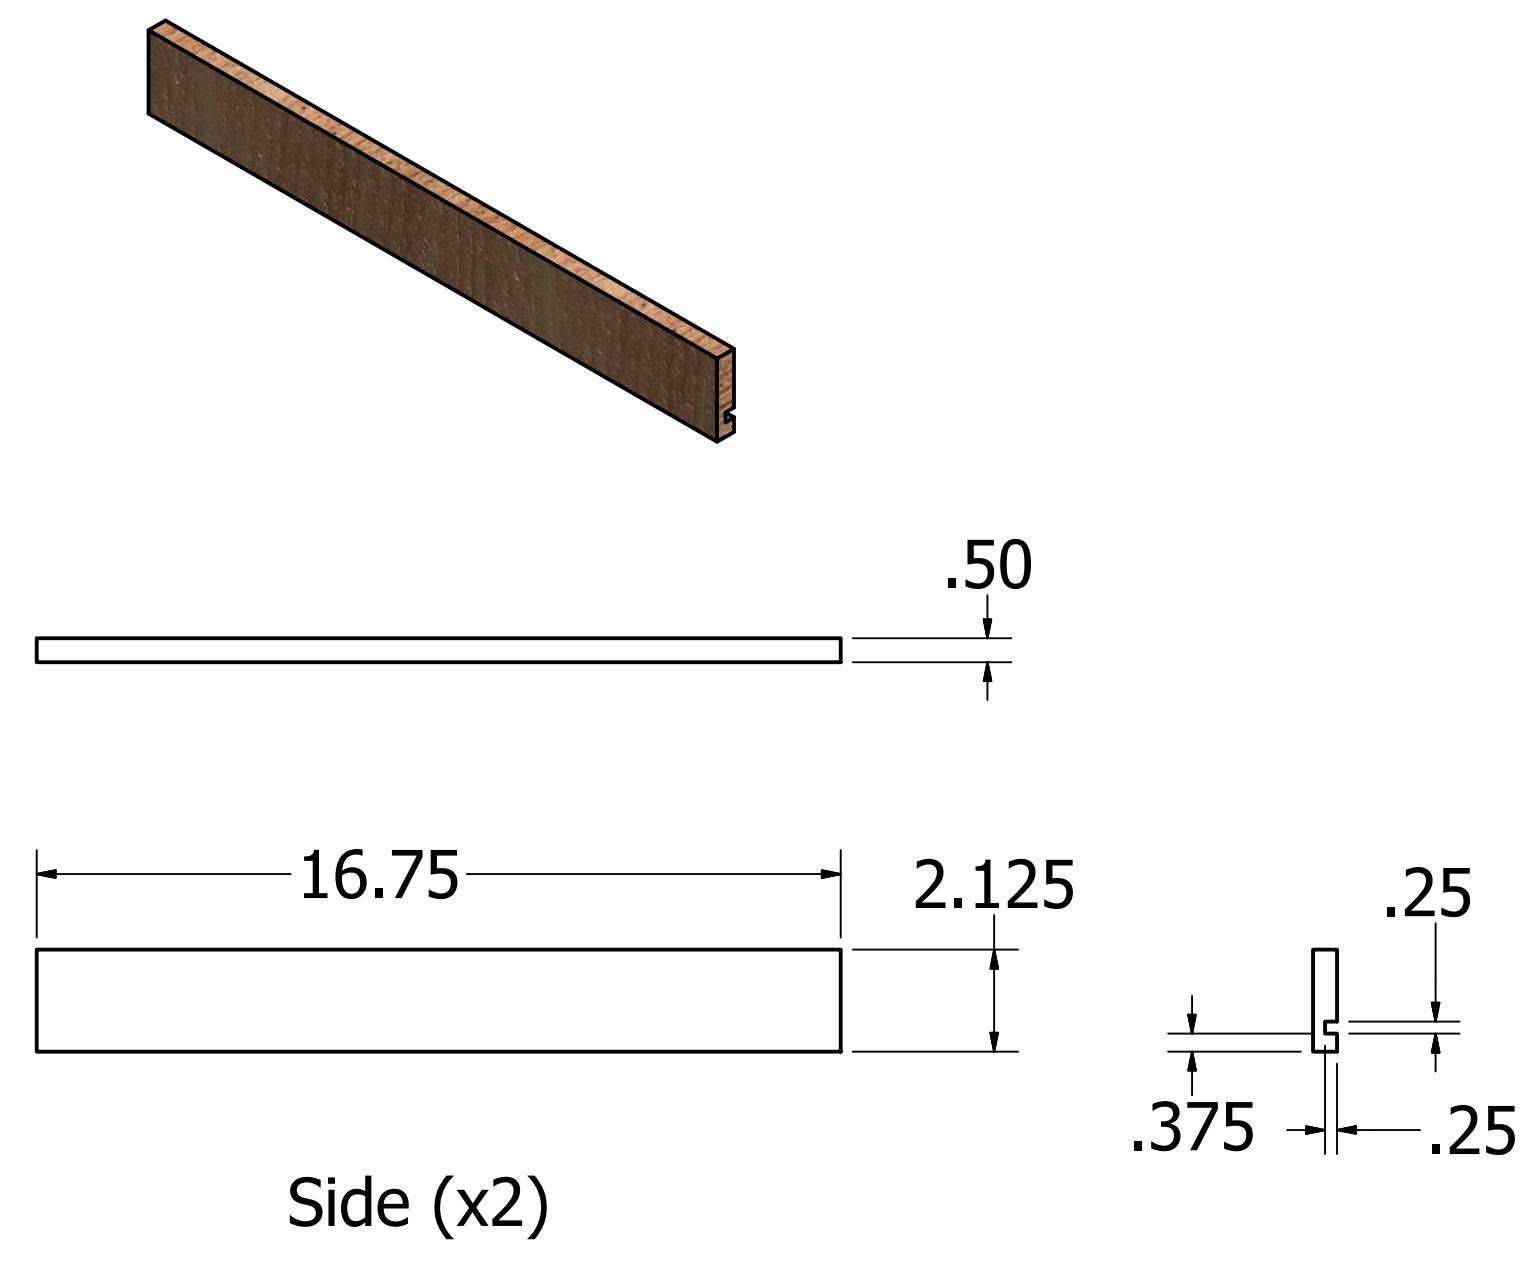

DRAWER PARTS

Kevin Culver	1/18/2019	https://kevswoodworks.com MyBenchTime@gmail.com		
		TITLE Quilting Desk		
		SIZE D	DWG NO Quilting_Desk_Drawing	REV
		SCALE 1 / 4"	SHEET 12 OF 21