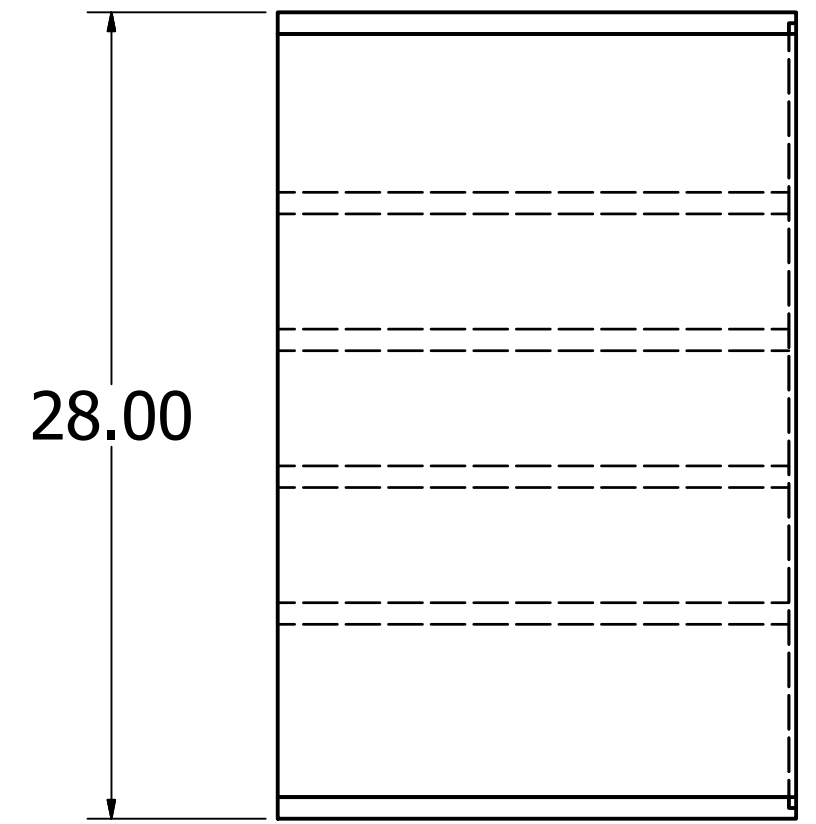

CABINET #4

Kevin Culver	1/18/2019	https://kevswoodworks.com MyBenchTime@gmail.com		
		TITLE Quilting Desk		
		SIZE D	DWG NO Quilting_Desk_Drawing	REV
		SCALE .15	SHEET 17 OF 21