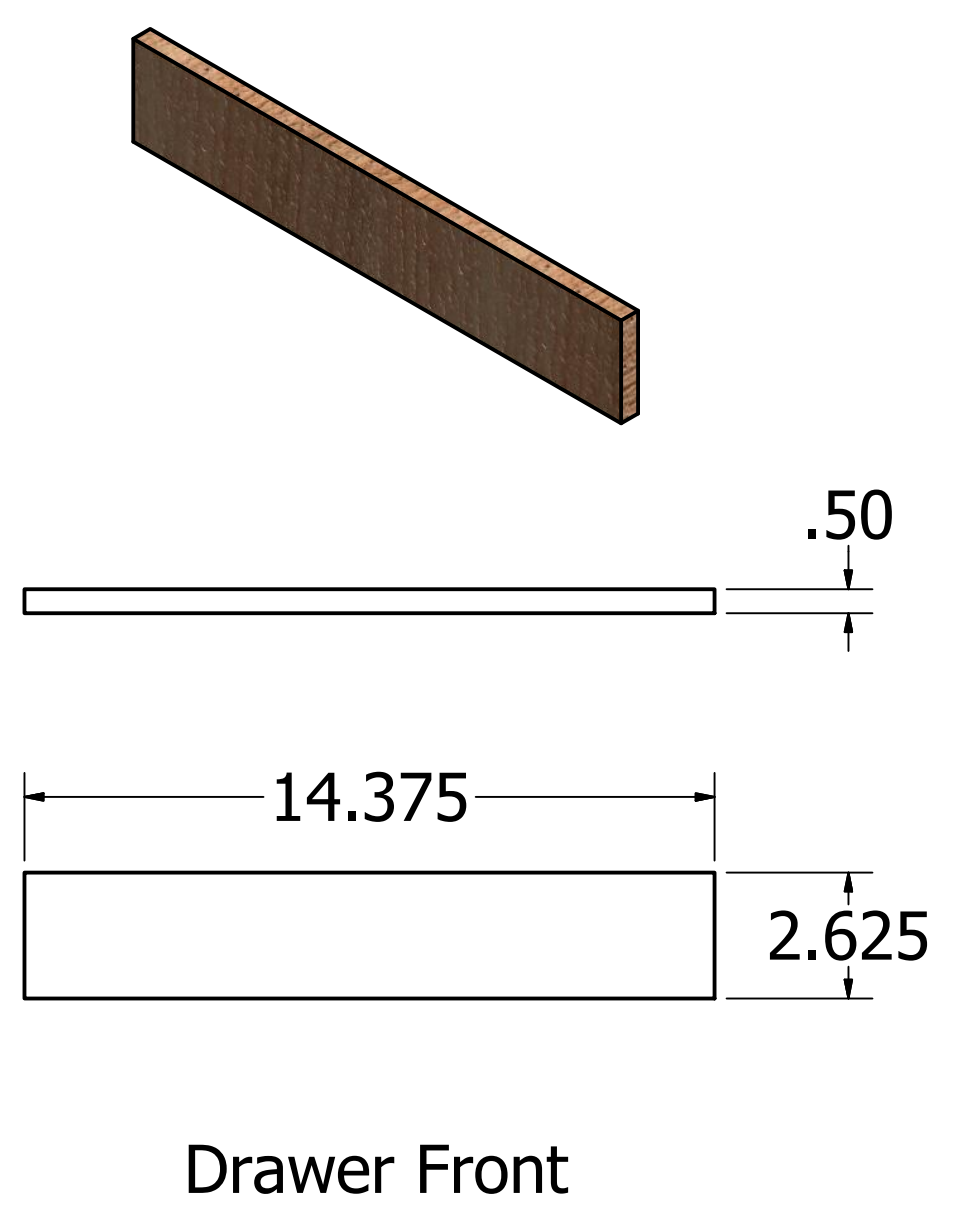

DRAWER PARTS

Kevin Culver	1/18/2019	https://kevswoodworks.com MyBenchTime@gmail.com		
		TITLE Quilting Desk		
		SIZE D	DWG NO Quilting_Desk_Drawing	REV
		SCALE 1 / 4"	SHEET 12 OF 21