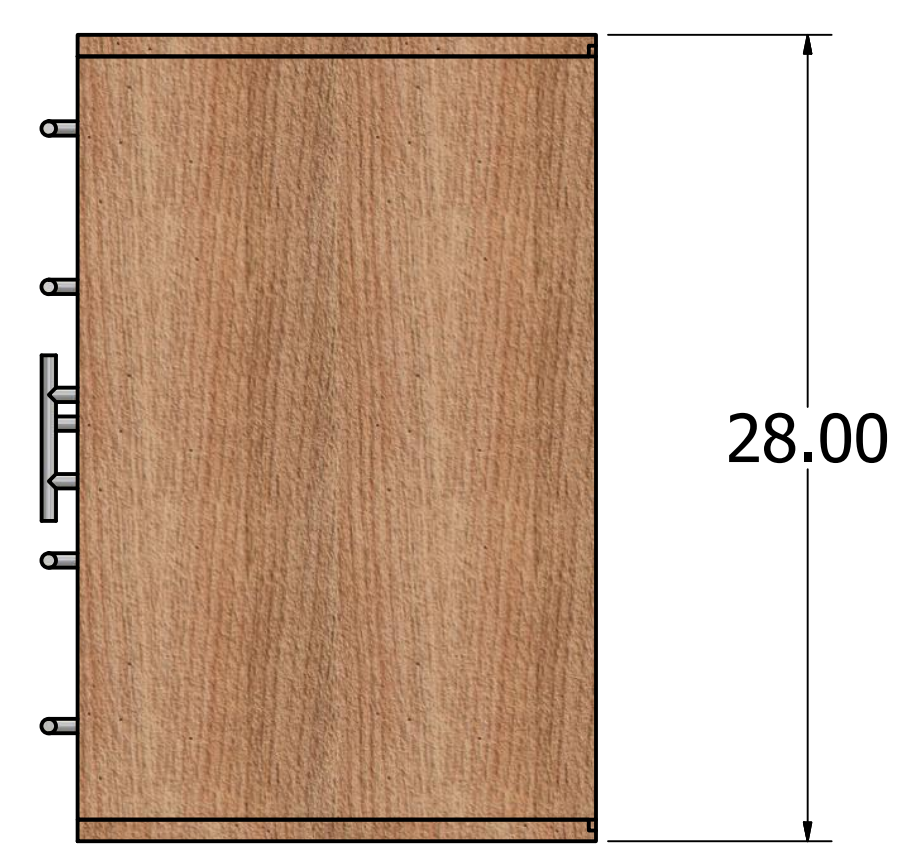

CABINET #4

Kevin Culver	1/18/2019	https://kevswoodworks.com MyBenchTime@gmail.com		
		TITLE Quilting Desk		
		SIZE D	DWG NO Quilting_Desk_Drawing	REV
		SCALE .15	SHEET 18 OF 21