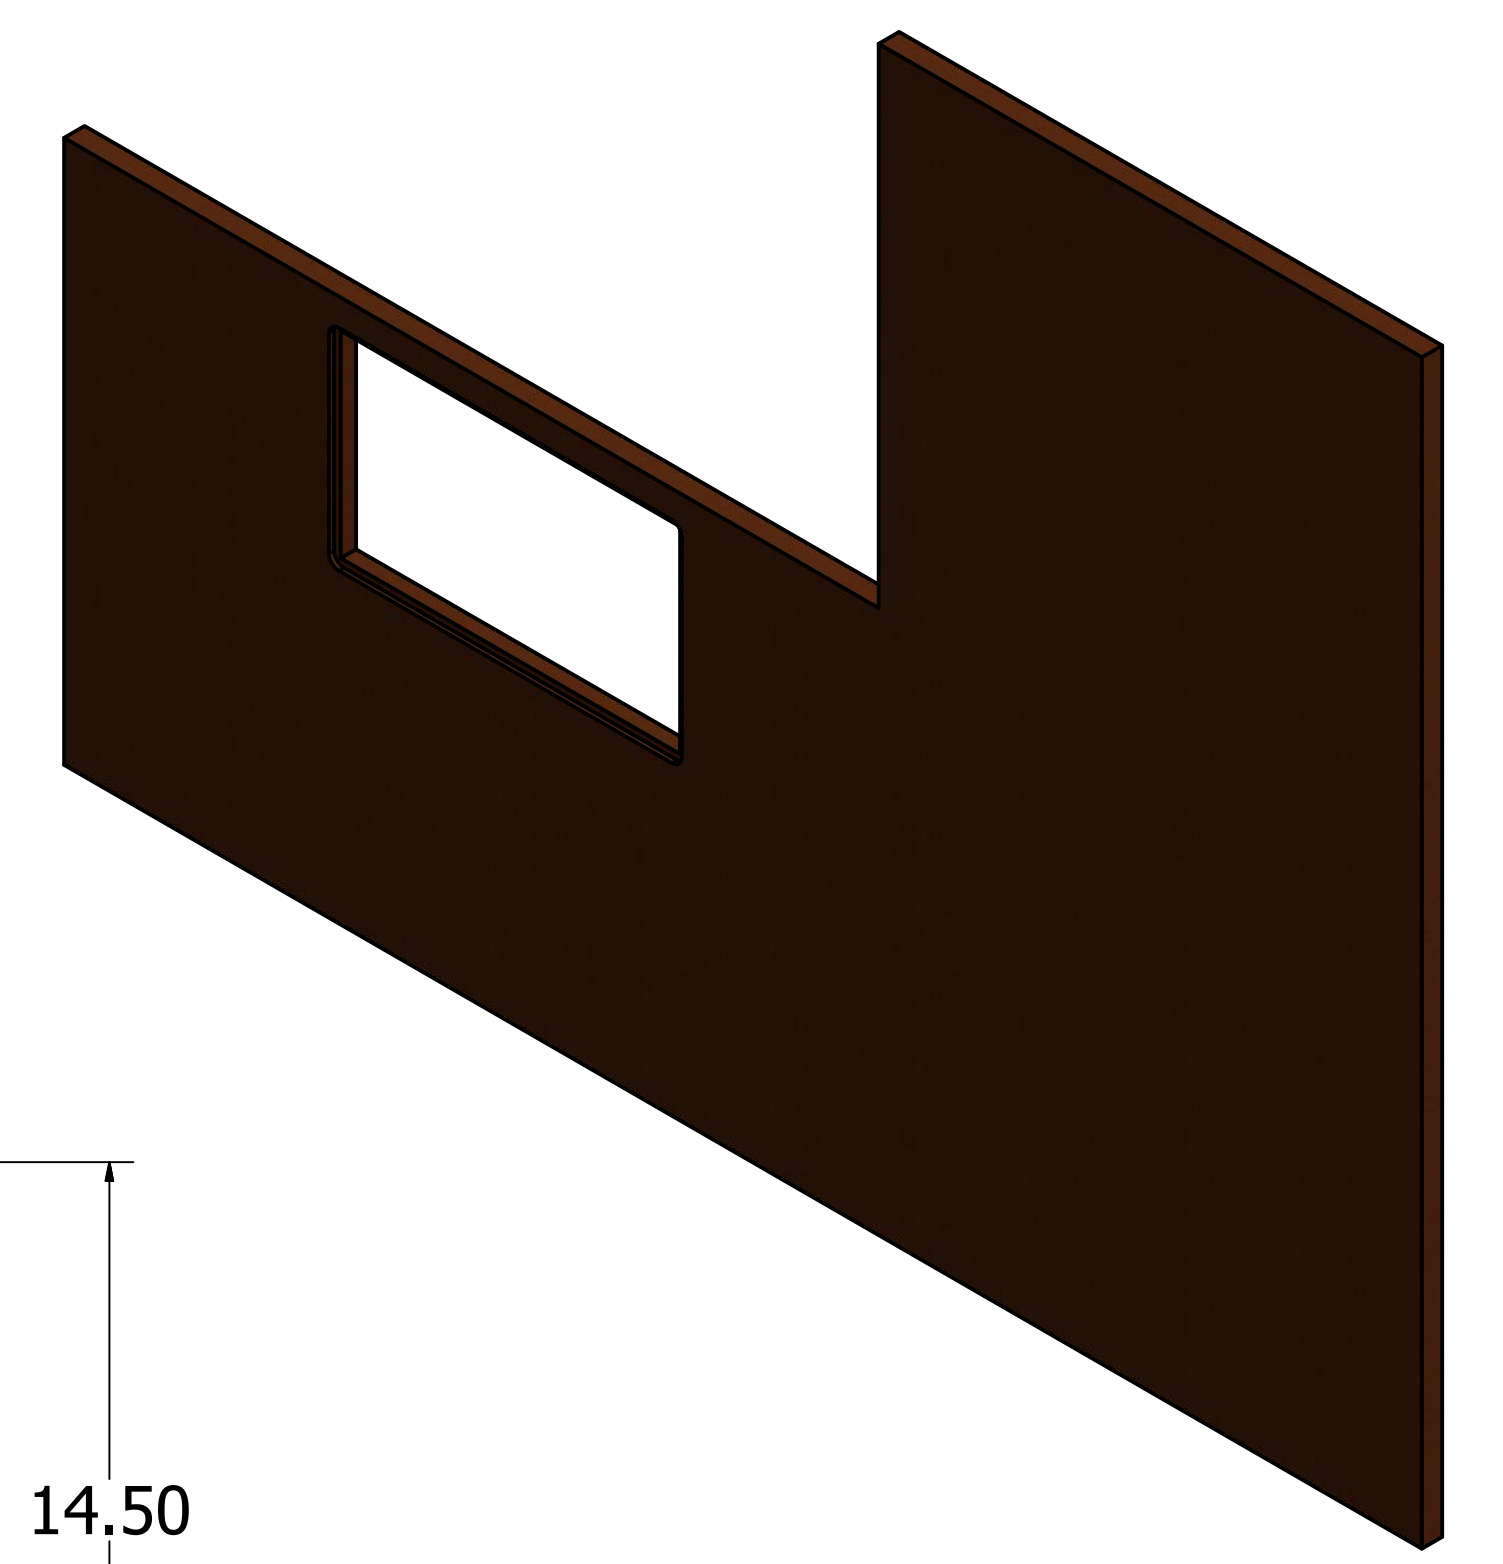

TOP

DETAIL K
SCALE .25

Kevin Culver	1/18/2019	https://kevswoodworks.com MyBenchTime@gmail.com		
		TITLE Quilting Desk		
		SIZE D	DWG NO Quilting_Desk_Drawing	REV
		SCALE .1	SHEET 7 OF 21