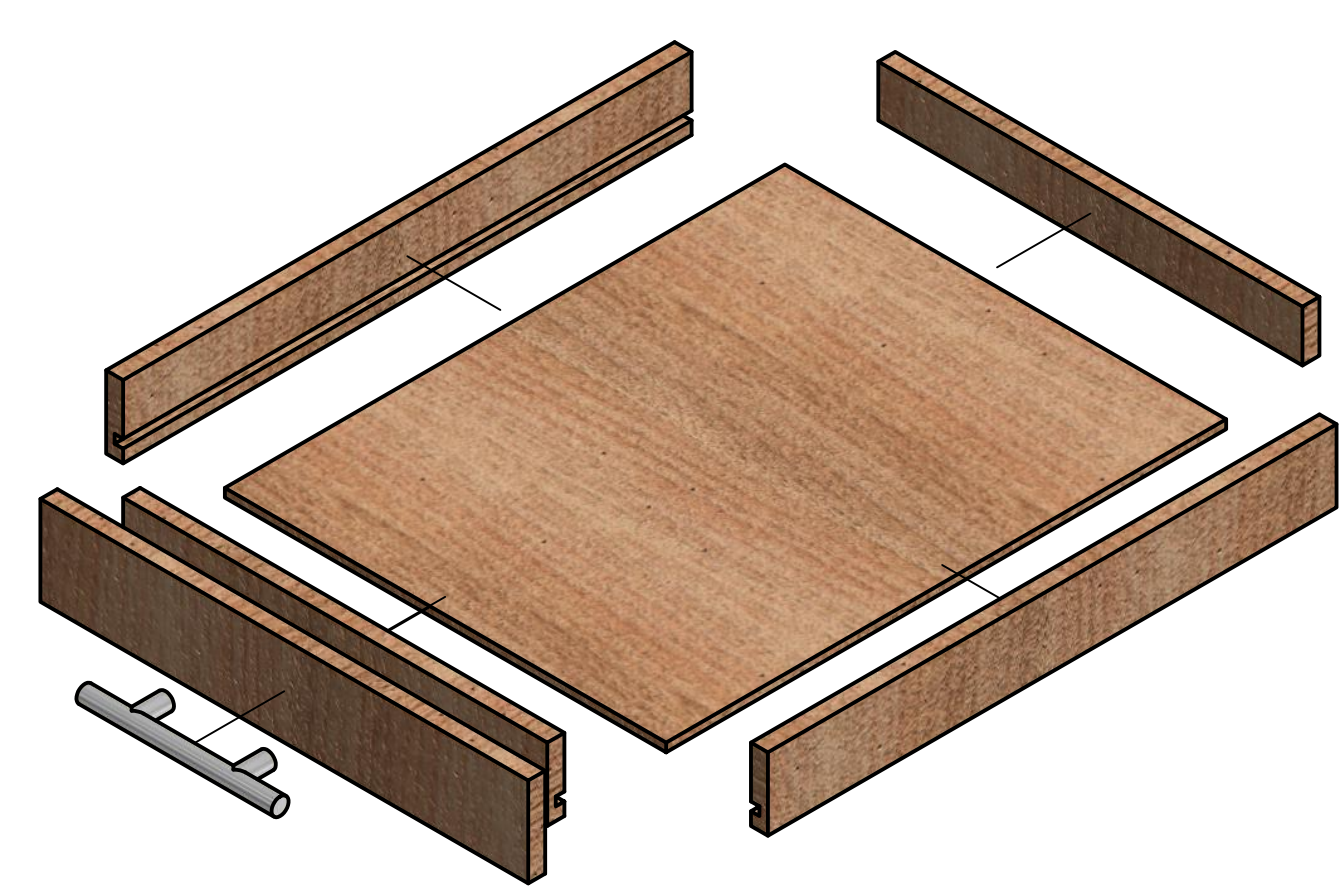

8 | 7 | 6 | 5 | 4 | 4 | 3 | 2 | 1

8 | 7 | 6 | 5 | 4 | 3 | 2 | 1

TOP/BOTTOM

SIDE (x2)

SHELF (x5)

BACK

CABINET #1 PARTS

Kevin Culver	1/18/2019	https://kevswoodworks.com MyBenchTime@gmail.com		
		TITLE Quilting Desk		
		SIZE D	DWG NO Quilting_Desk_Drawing	REV
		SCALE 1 / 4	SHEET 10 OF 21	

8 | 7 | 6 | 5 | 4 | 3 | 2 | 1

8 | 7 | 6 | 5 | 4 | 3 | 2 | 1

SECTION G-G
SCALE 1 / 4

SECTION F-F
SCALE 1 / 4

Drawer for 14.5" Wide x 2.75" High x 17.75" Deep Opening
(Same Construction for Remaining Drawers)