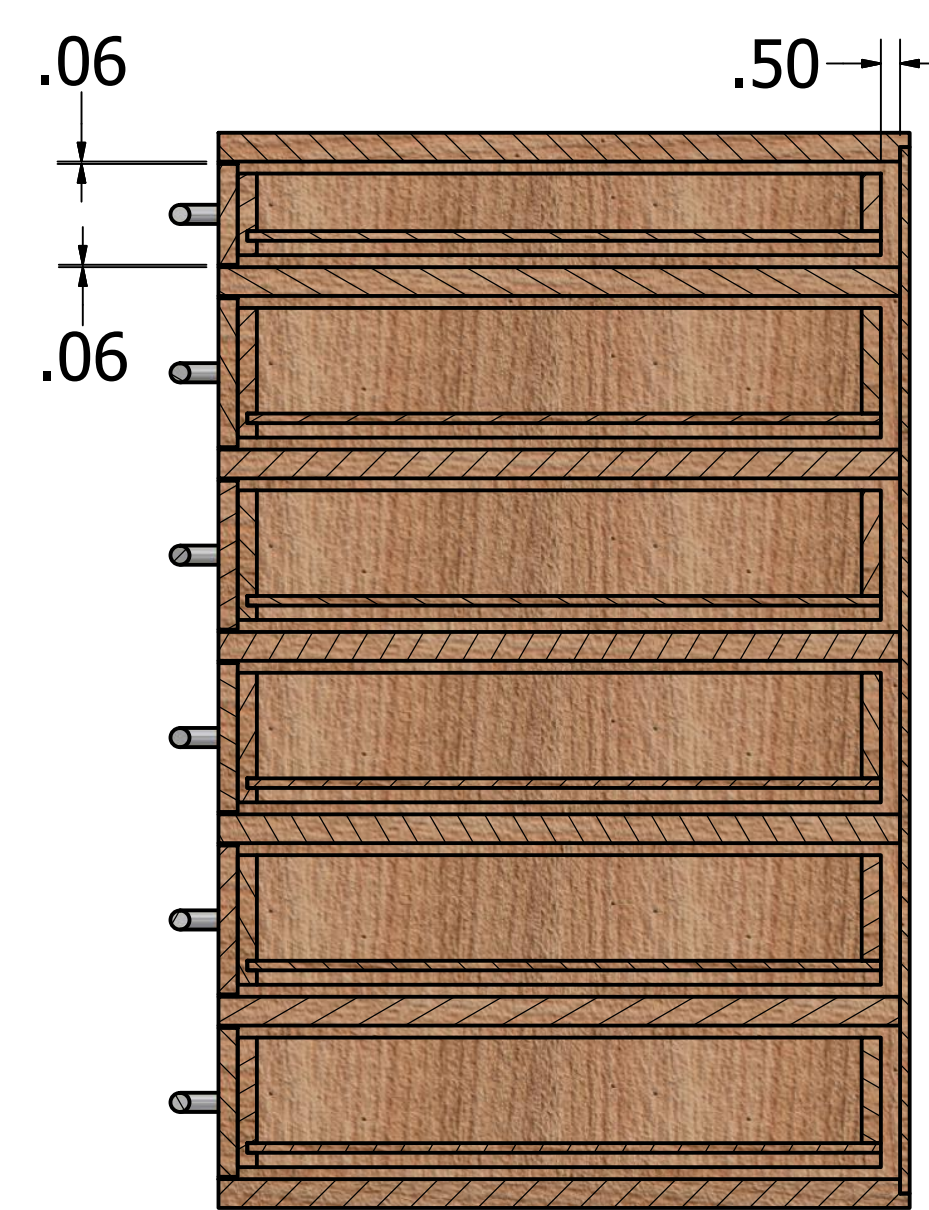

SECTION E-E
SCALE .2

Kevin Culver	1/18/2019	https://kevswoodworks.com MyBenchTime@gmail.com		
		TITLE Quilting Desk		
		SIZE D	DWG NO Quilting_Desk_Drawing	REV
		SCALE .2	SHEET 13 OF 21