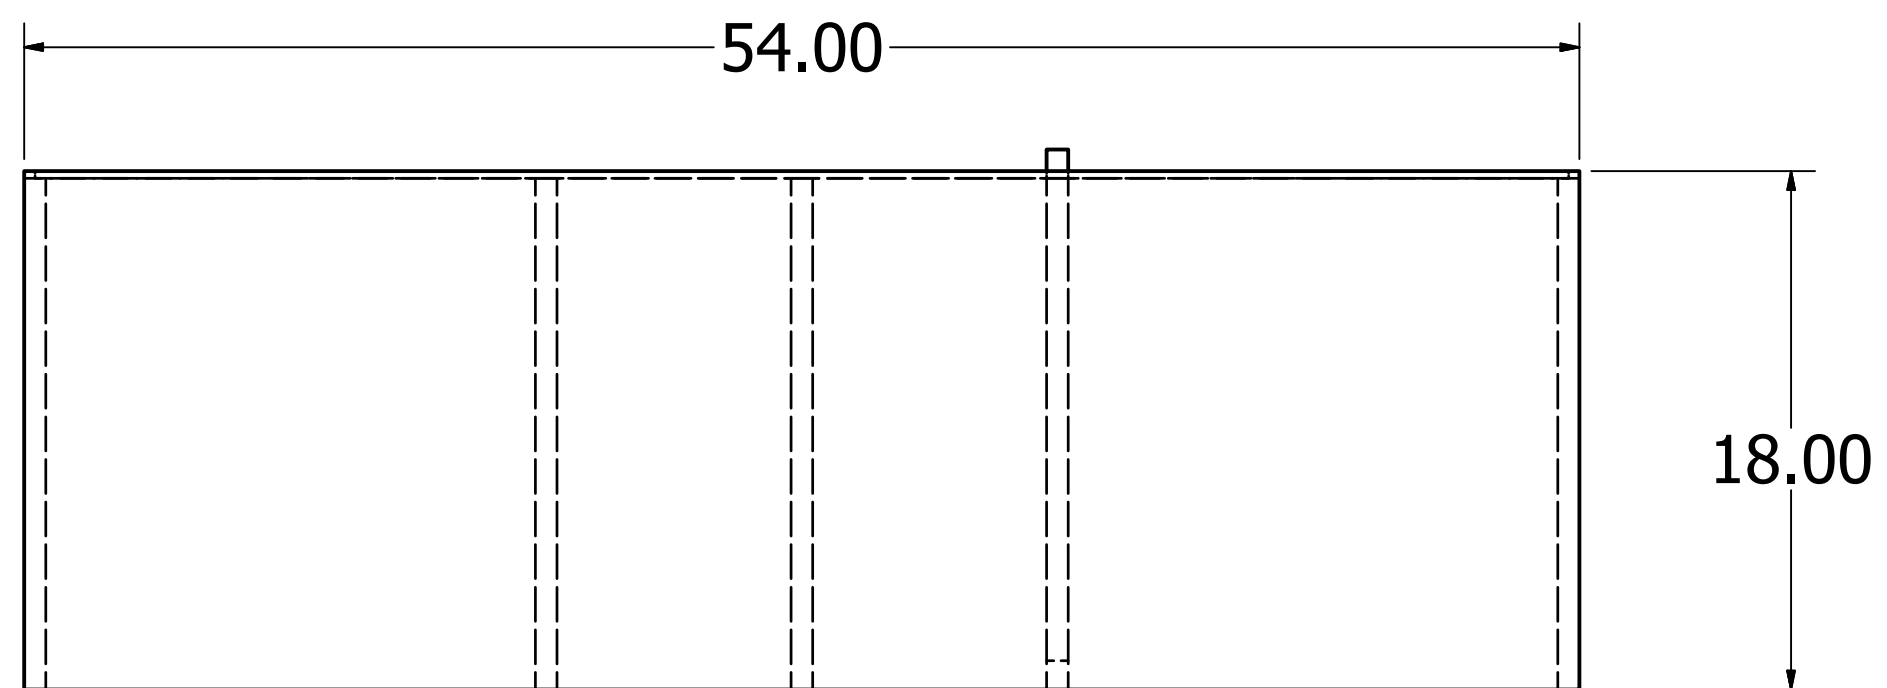

CABINET #3

Kevin Culver	1/18/2019	https://kevswoodworks.com MyBenchTime@gmail.com		
		TITLE Quilting Desk		
		SIZE D	DWG NO Quilting_Desk_Drawing	REV
		SCALE .15	SHEET 15 OF 21