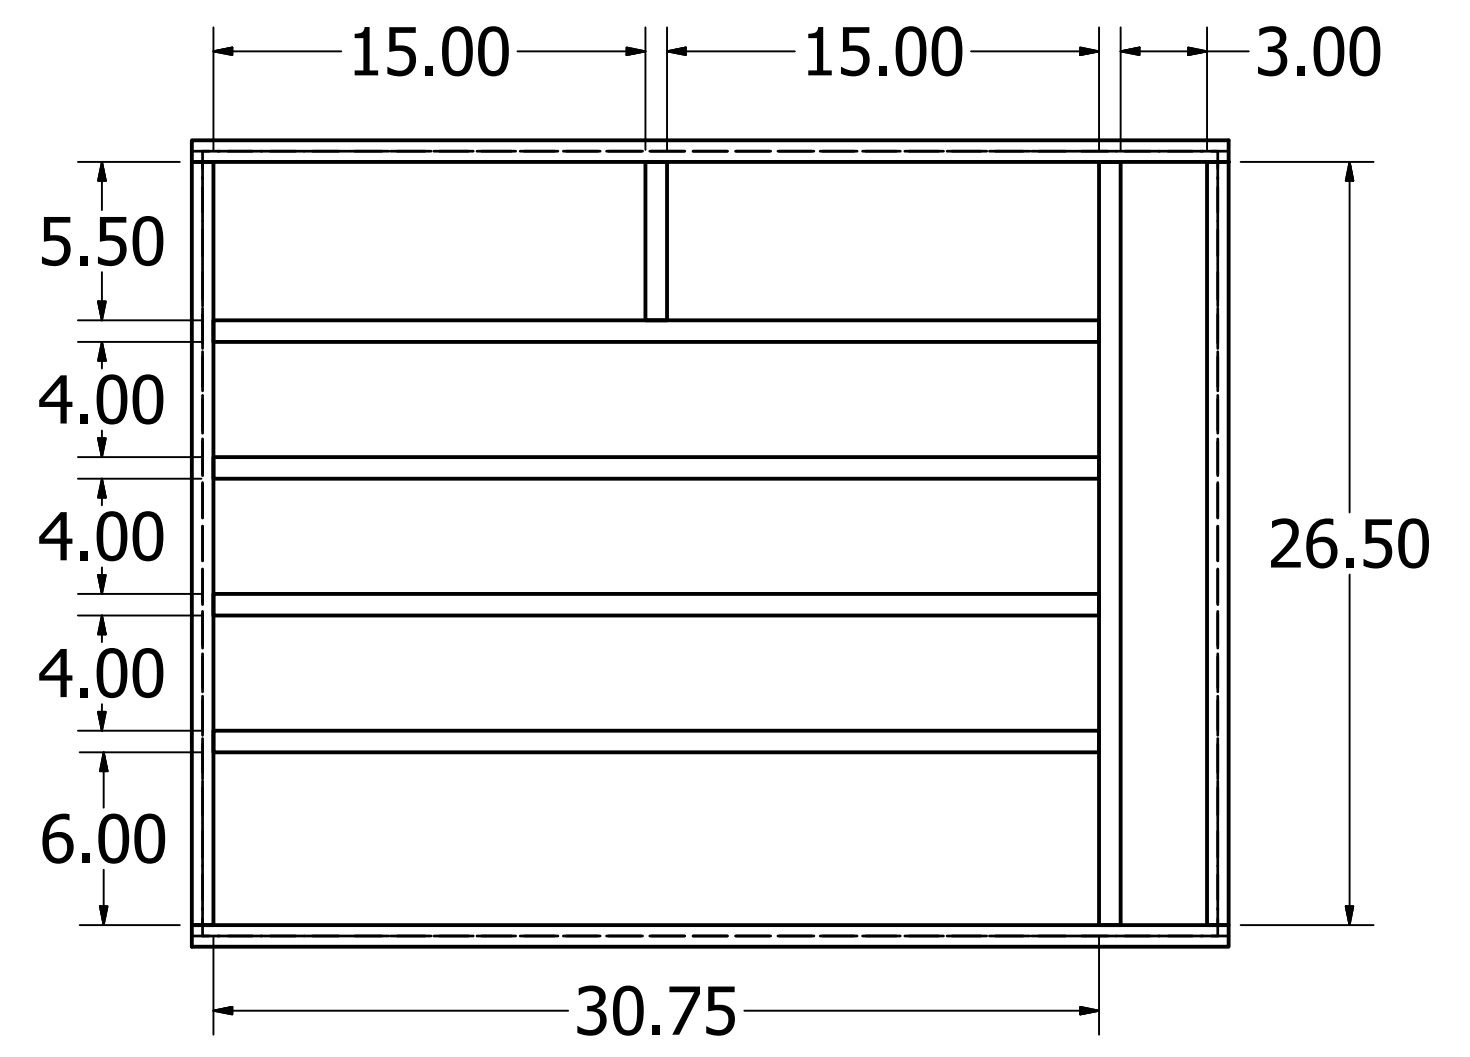

CABINET #4

Kevin Culver	1/18/2019	https://kevswoodworks.com MyBenchTime@gmail.com		
		TITLE Quilting Desk		
		SIZE D	DWG NO Quilting_Desk_Drawing	REV
		SCALE .15	SHEET 17 OF 21