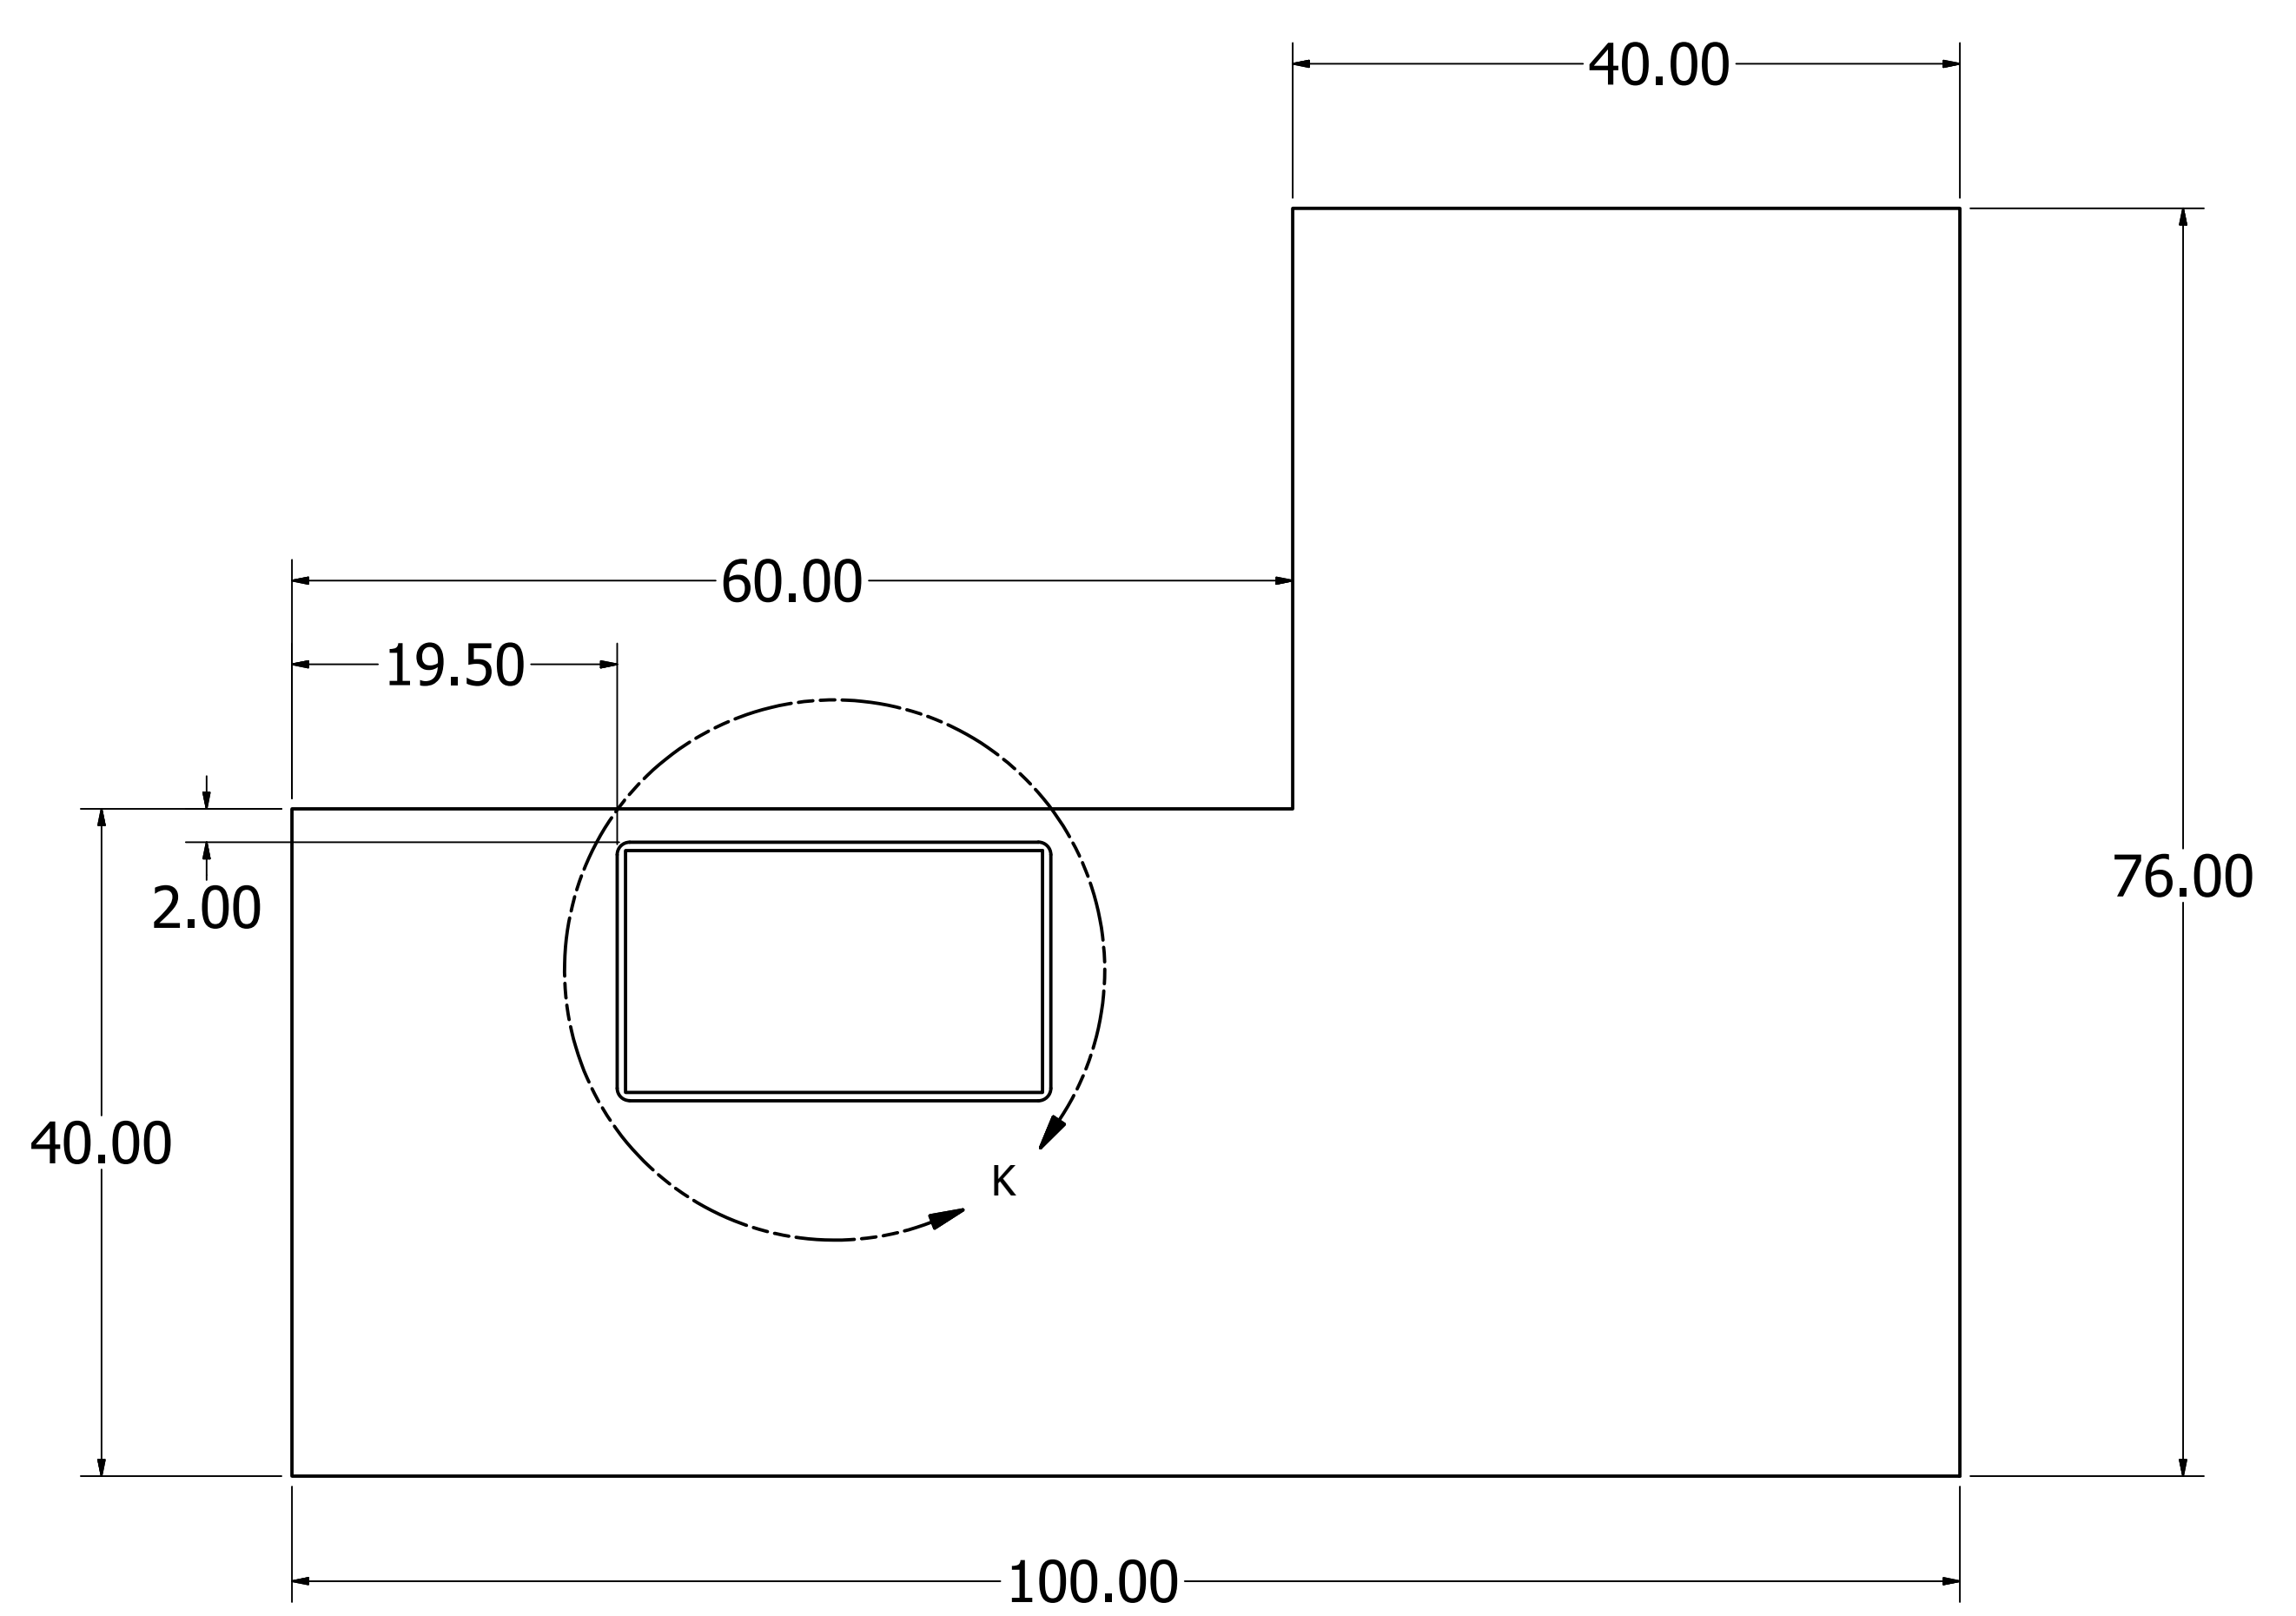

TOP

DETAIL K
SCALE .25

Kevin Culver	1/18/2019	https://kevswoodworks.com MyBenchTime@gmail.com		
		TITLE Quilting Desk		
		SIZE D	DWG NO Quilting_Desk_Drawing	REV
		SCALE .1	SHEET 7 OF 21