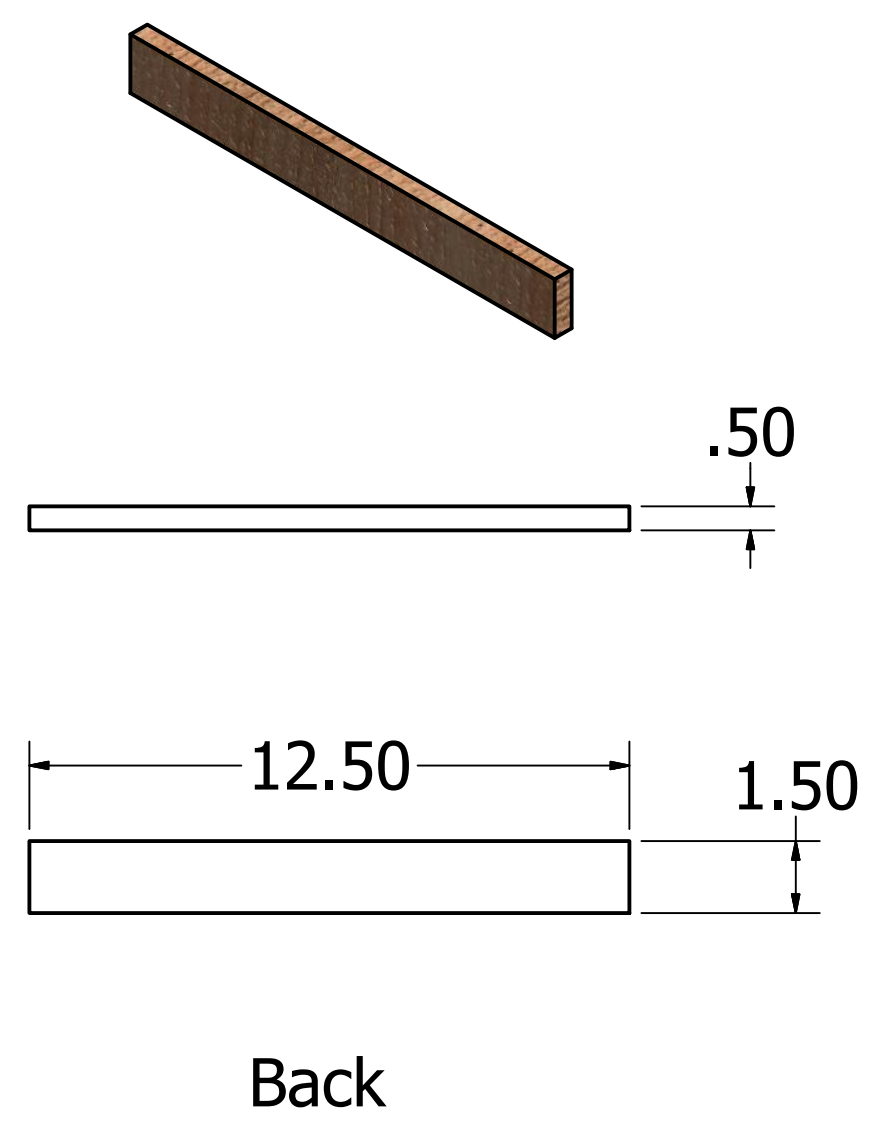

DRAWER PARTS

Kevin Culver	1/18/2019	https://kevswoodworks.com MyBenchTime@gmail.com		
		TITLE Quilting Desk		
		SIZE D	DWG NO Quilting_Desk_Drawing	REV
		SCALE 1 / 4"	SHEET 12 OF 21