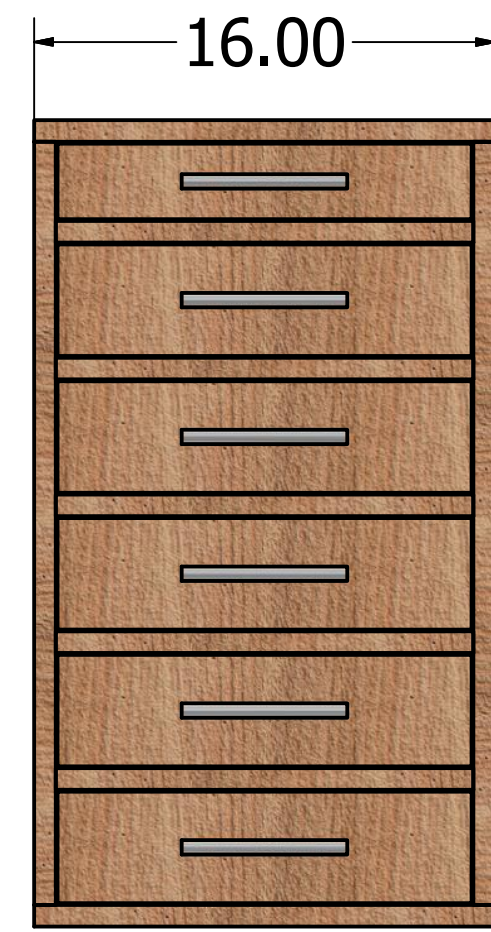

CABINET #1

Kevin Culver	1/18/2019	https://kevswoodworks.com MyBenchTime@gmail.com		
		TITLE Quilting Desk		
		SIZE D	DWG NO Quilting_Desk_Drawing	REV
		SCALE .15	SHEET 8 OF 21