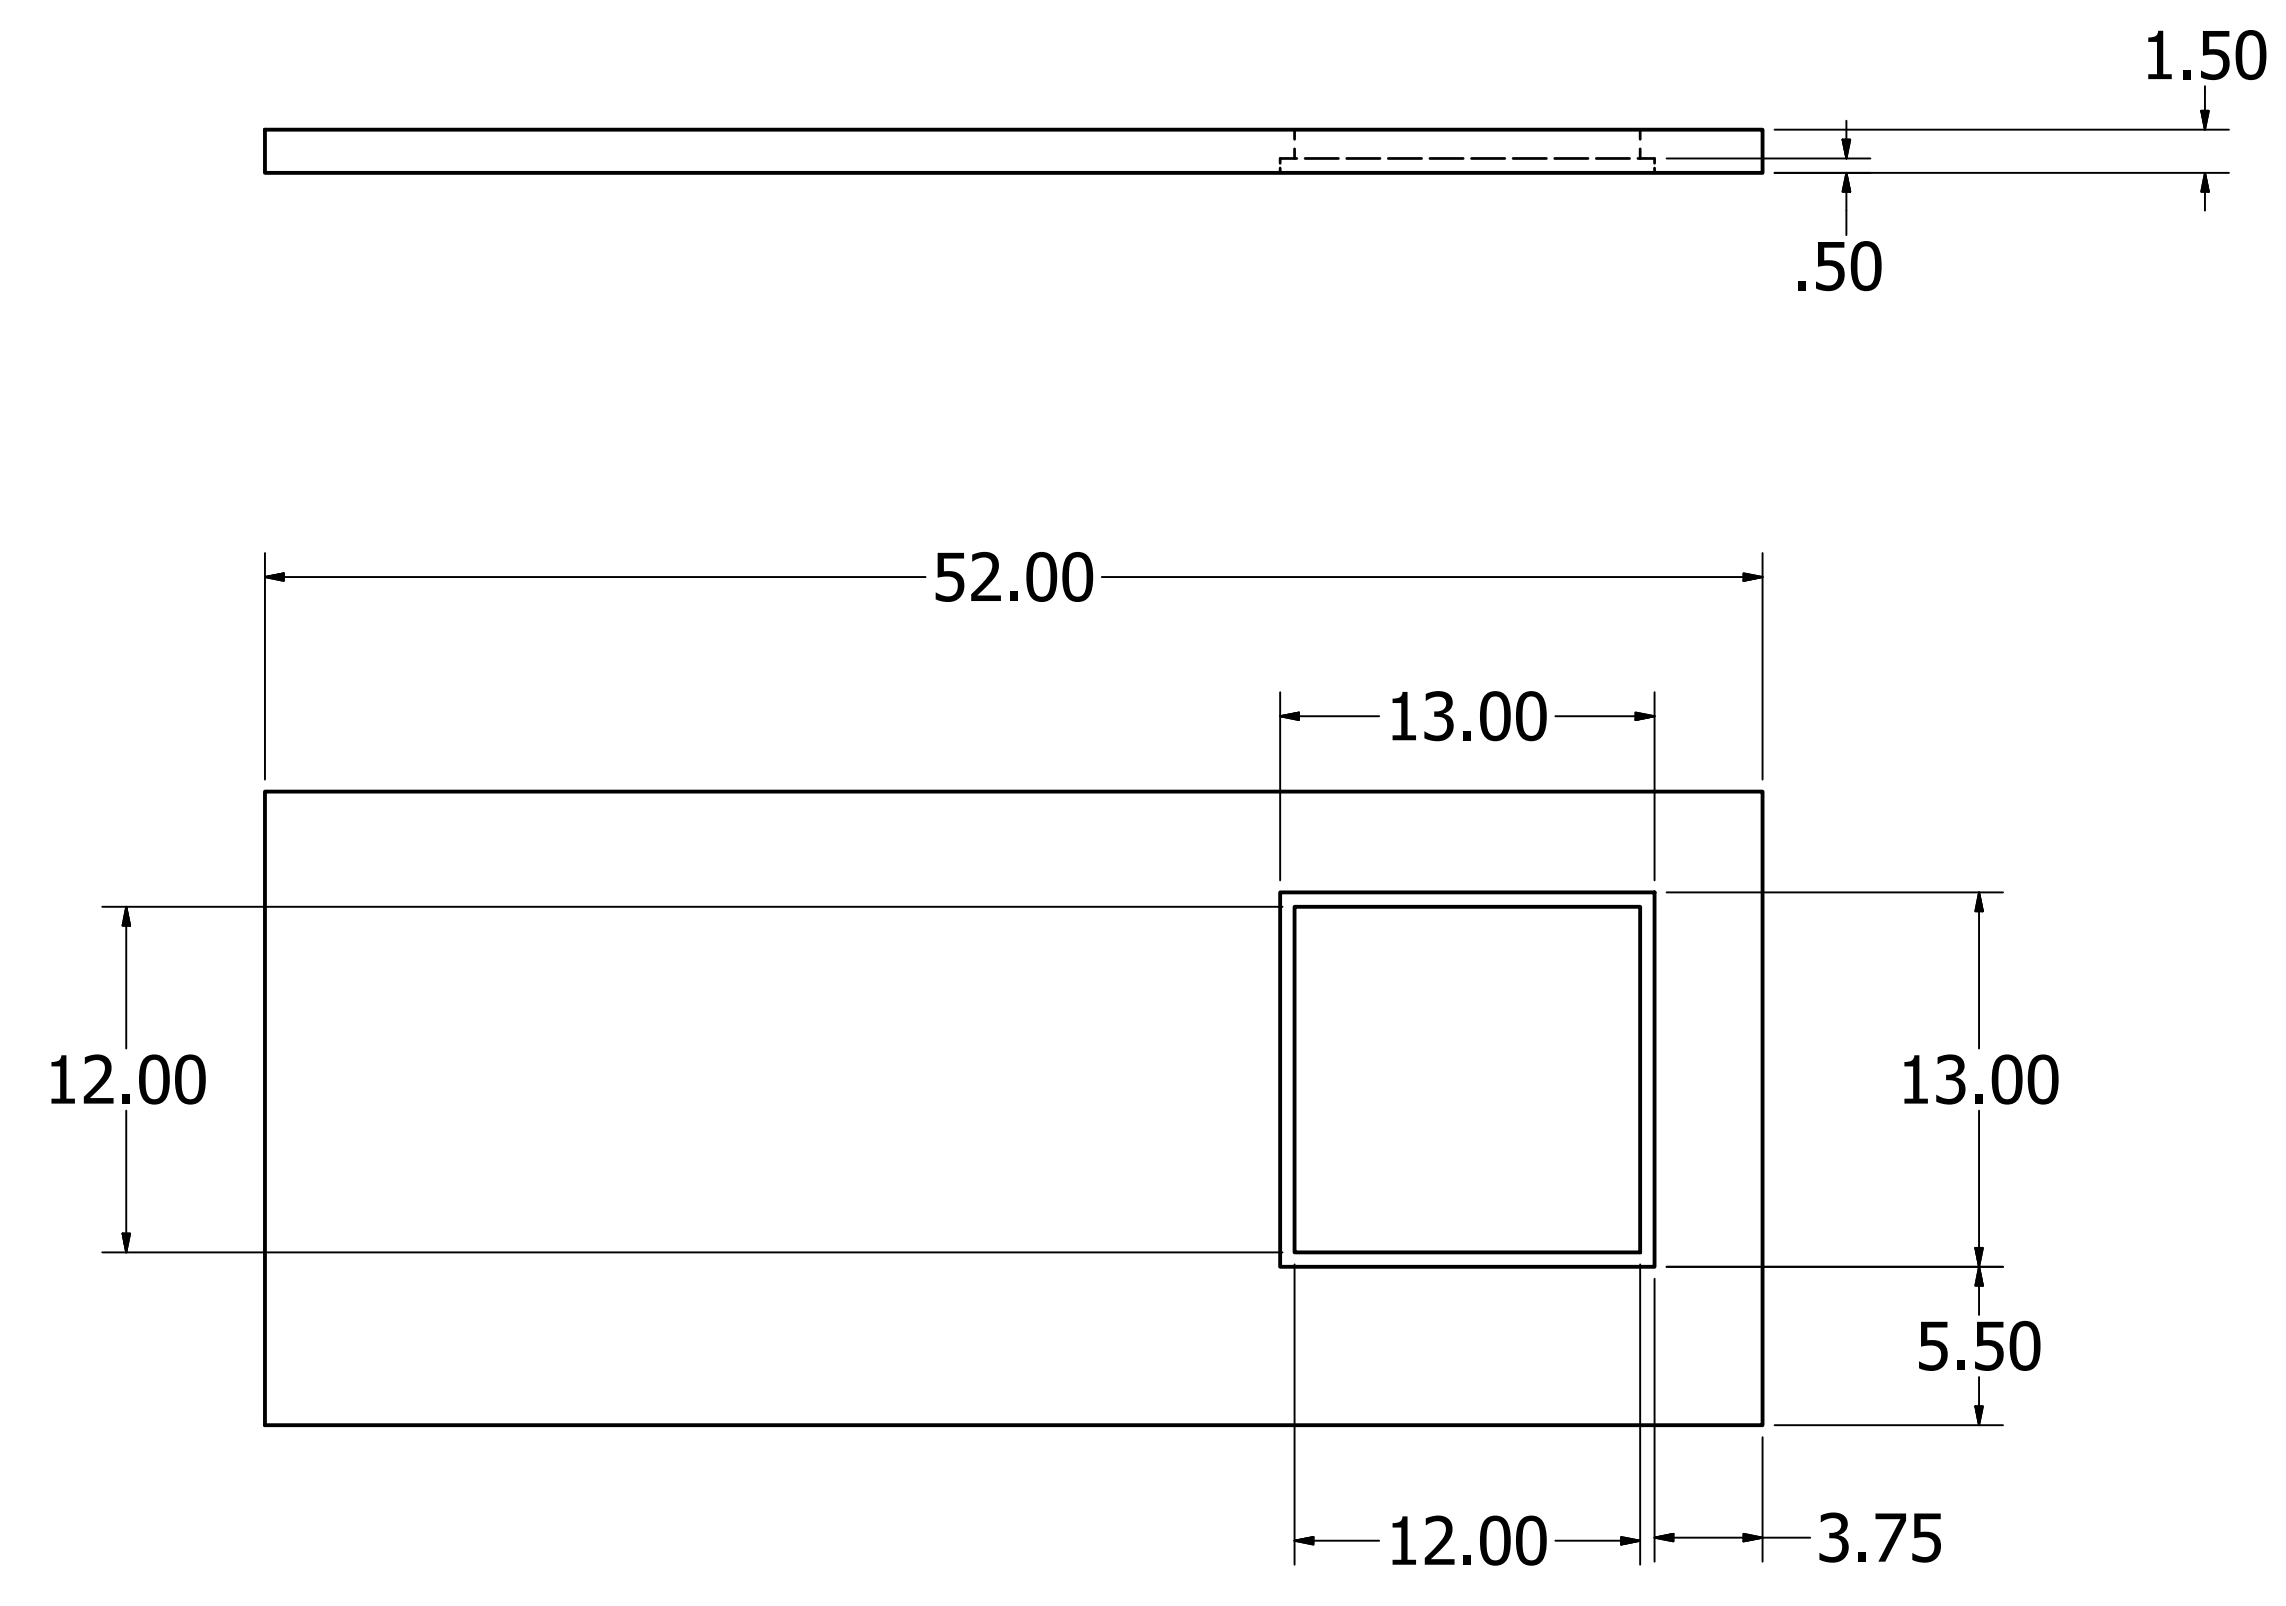

CABINET #5 TOP

Kevin Culver	1/18/2019	https://kevswoodworks.com MyBenchTime@gmail.com		
		TITLE Quilting Desk		
		SIZE D	DWG NO Quilting_Desk_Drawing	REV
		SCALE .15	SHEET 20 OF 21