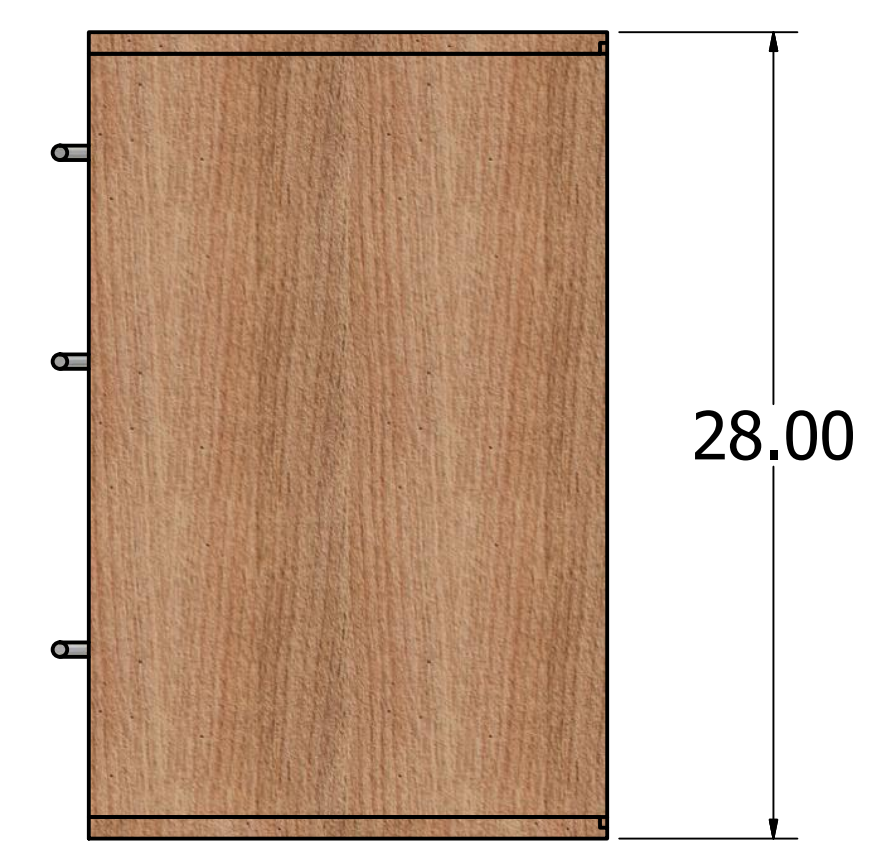

CABINET #3

Kevin Culver	1/18/2019	https://kevswoodworks.com MyBenchTime@gmail.com		
		TITLE Quilting Desk		
		SIZE D	DWG NO Quilting_Desk_Drawing	REV
		SCALE .15	SHEET 16 OF 21