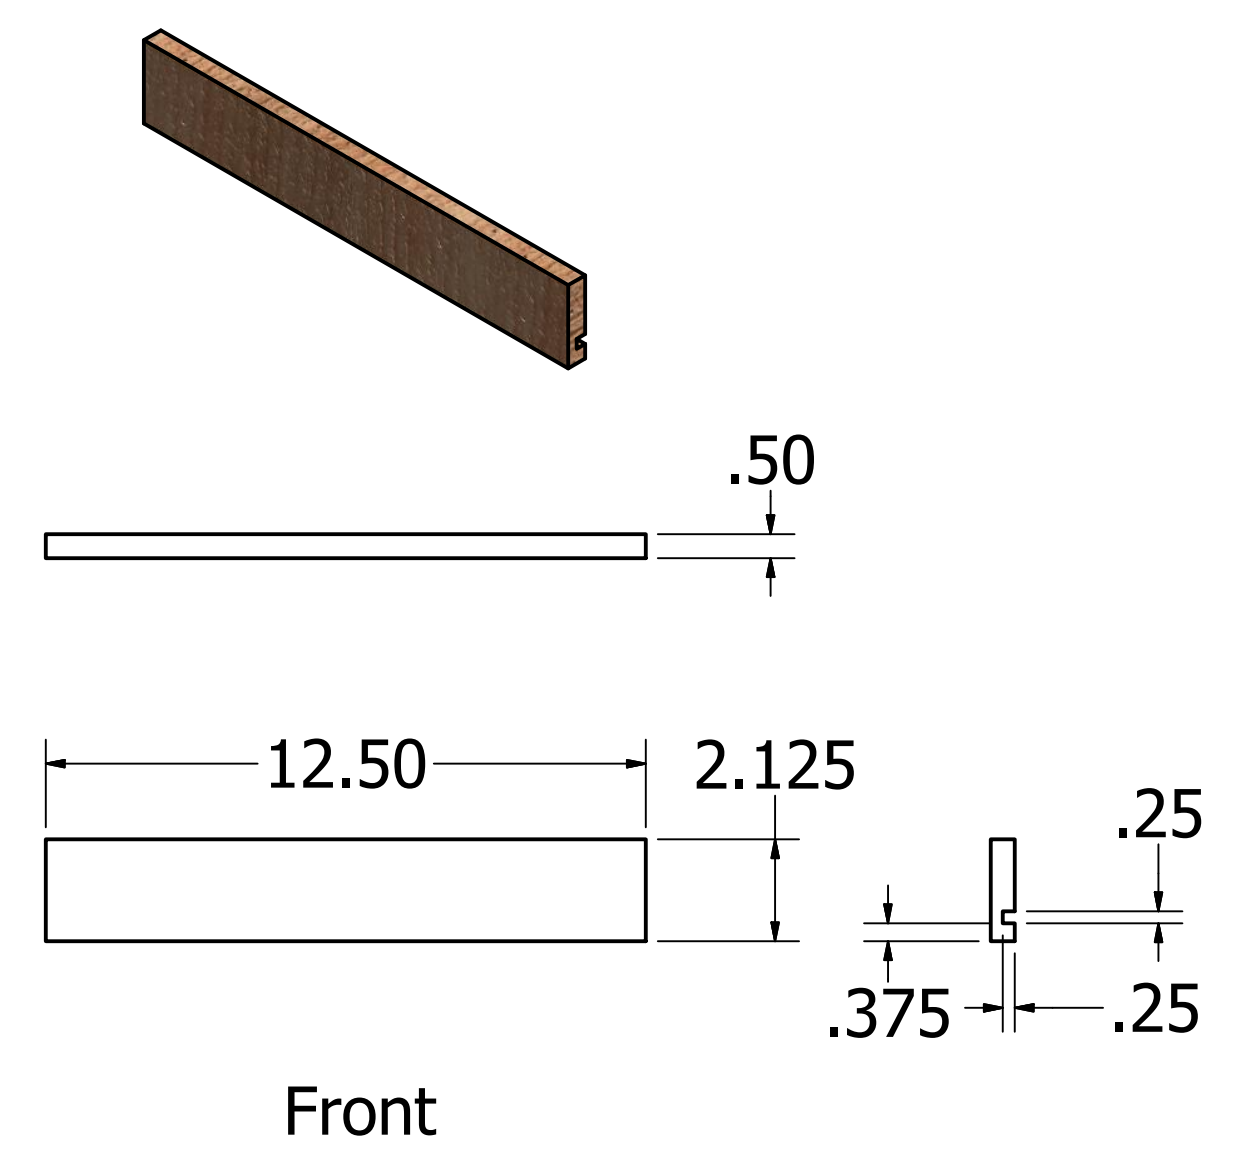

DRAWER PARTS

Kevin Culver	1/18/2019	https://kevswoodworks.com MyBenchTime@gmail.com		
		TITLE Quilting Desk		
		SIZE D	DWG NO Quilting_Desk_Drawing	REV
		SCALE 1 / 4"	SHEET 12 OF 21