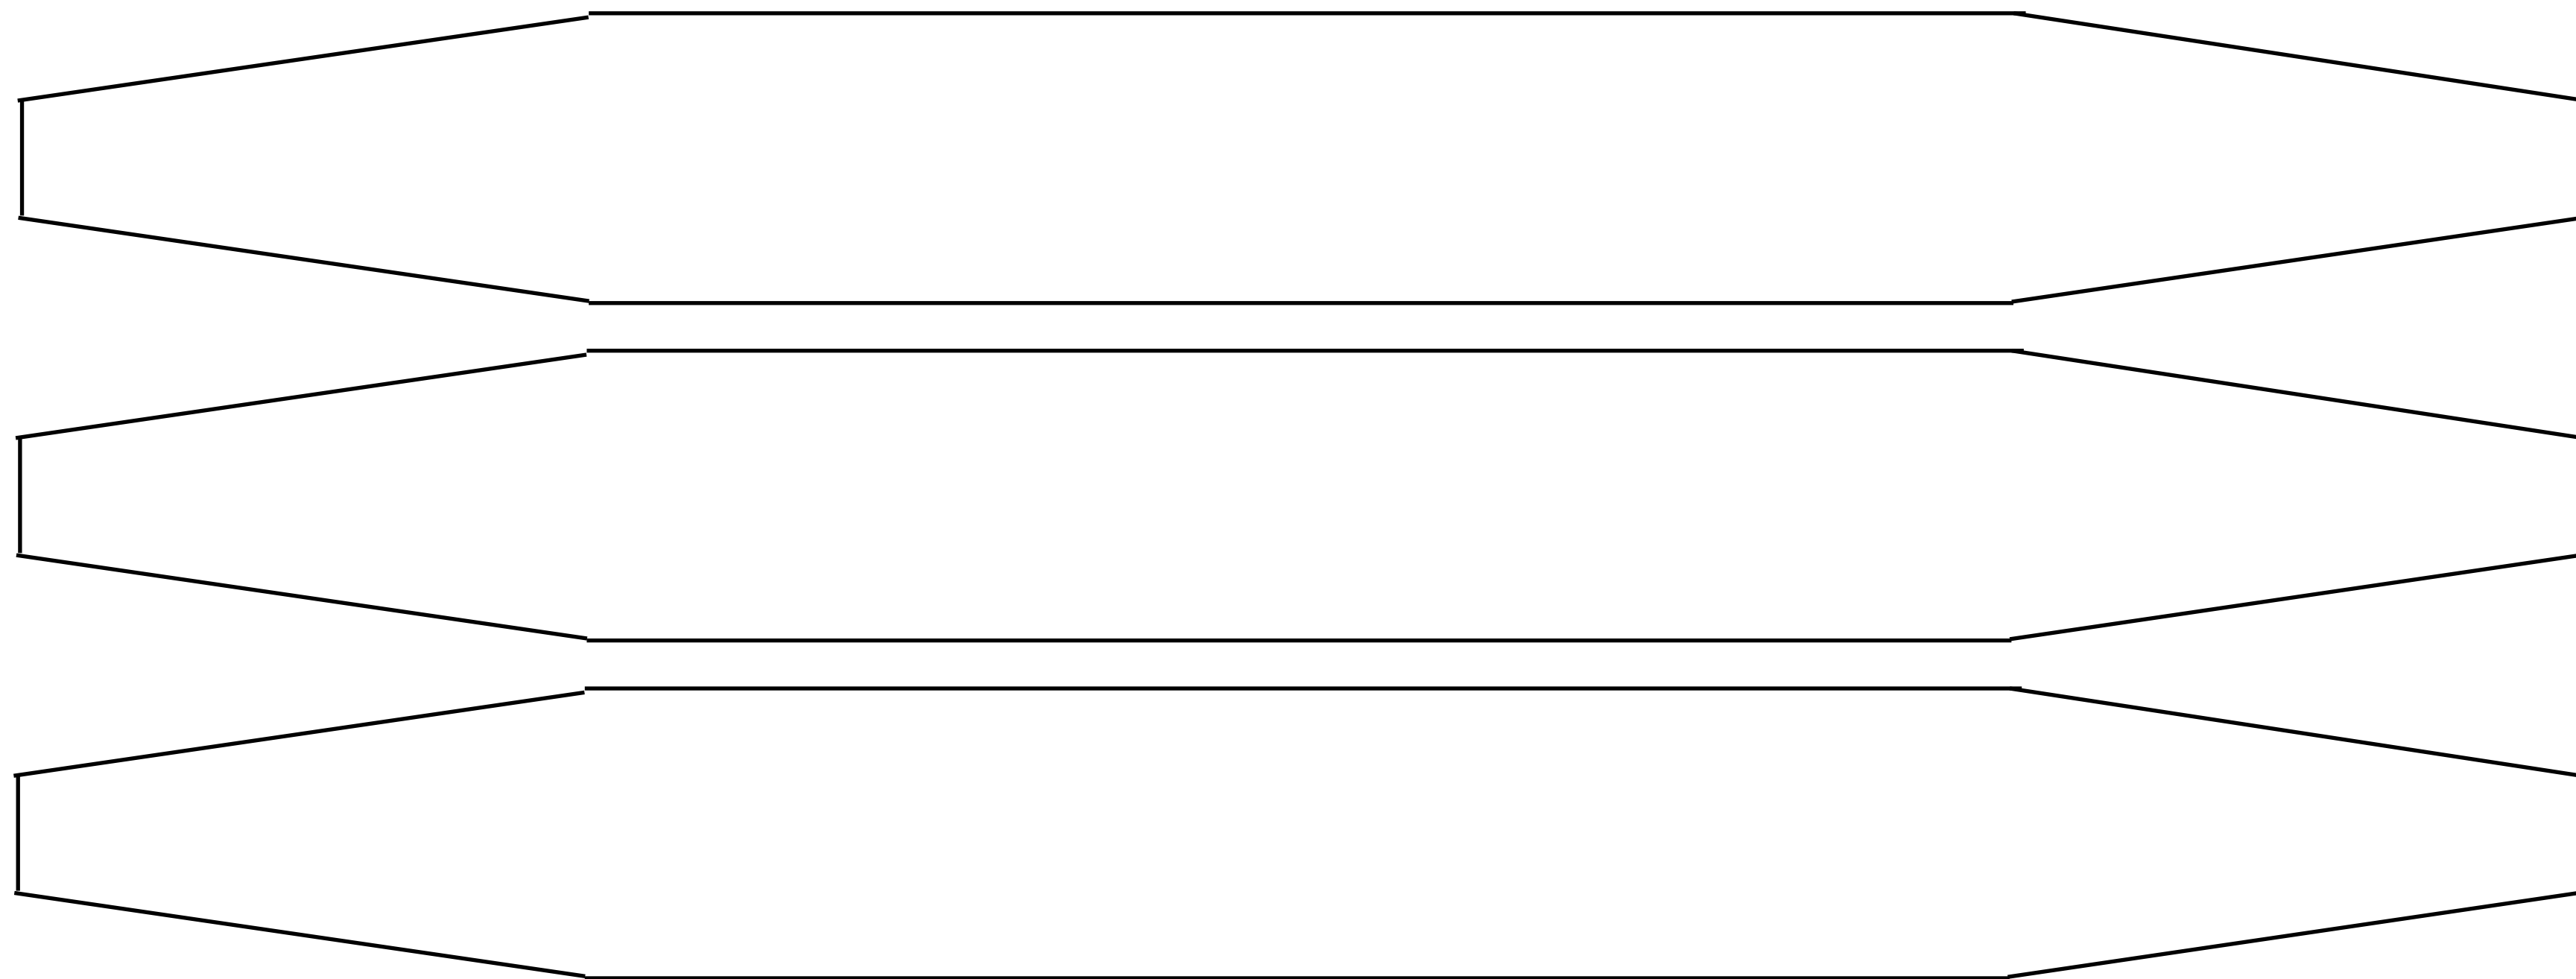

FRENCH  
ROLLING PIN  
#NOLATHE

HERE ARE 3 MORE IN CASE YOU WANT TO GLUE ONE ON EACH SIDE INSTEAD OF TRACING

NOTE: THESE TEMPLATES ARE SCALED TO SIZE, AND THE PAPER/PAGE SIZE IS 20"X24", SO IN CASE YOU HAVE PROBLEMS PRINTING SUCH A LARGE SHEET, I'VE ATTACHED ANOTHER DOCUMENT (FOR DOWNLOAD) WITH TEMPLATES THAT ARE CUT IN HALF, SO YOU CAN PRINT ON NORMAL SIZE PAPER AND PUT THEM TOGETHER TO FORM ONE DESIGN.