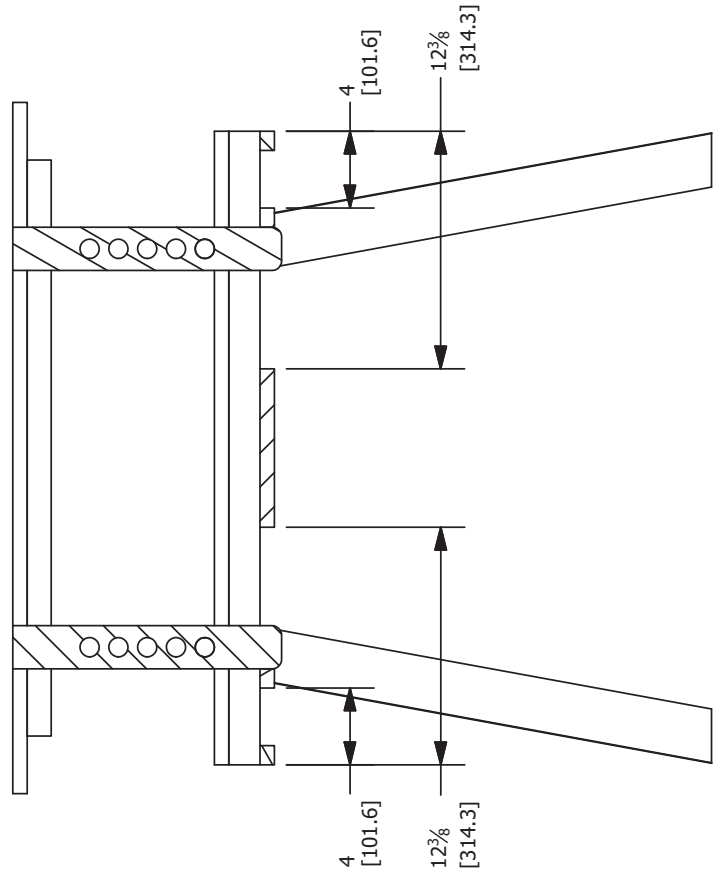

TABLE

Leg Height	Max Height	Min Height
20	23 5/32	14 21/32
21	25 1/32	16 17/32
22	26 29/32	18 13/32
23	28 25/32	20 9/32
24	30 21/32	22 5/32
25	32 17/32	24 1/32
26	34 13/32	25 29/32
27	36 9/32	27 25/32
28	38 5/32	29 21/32
29	38 3/16	29 11/16
30	39 1/8	30 5/8
31	40 3/32	31 19/32
32	41 1/16	32 9/16
33	42 1/32	33 17/32
34	43	34 1/2

SUPPORT RAIL
FOUR NEEDED

TOP LEG RAIL
FOUR NEEDED

ANGLED LEG RAIL
FOUR NEEDED

3/4

[19.1]

EXTENSION
FOUR NEEDED

TOP RAIL
FOUR NEEDED

DOWEL PIN
FOUR NEEDED

SMALL TIE
EIGHT NEEDED

LARGE TIE
TWO NEEDED

SAW LEG
EIGHT NEEDED

Blog: <http://sawdustsplinters.blogspot.com>
 Etsy: www.etsy.com/shop/AllNaturalToyPlans