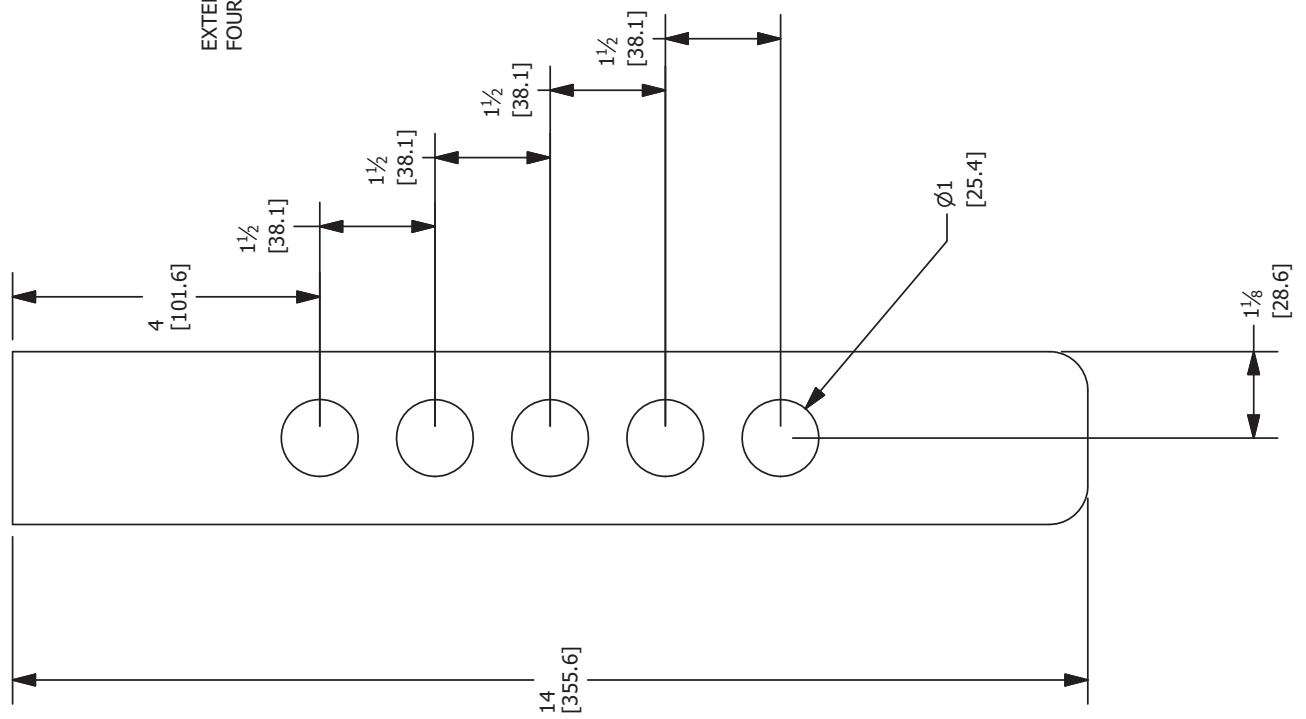

TABLE

Leg Height	Max Height	Min Height
20	23 5/32	14 21/32
21	25 1/32	16 17/32
22	26 29/32	18 13/32
23	28 25/32	20 9/32
24	30 21/32	22 5/32
25	32 17/32	24 1/32
26	34 13/32	25 29/32
27	36 9/32	27 25/32
28	38 5/32	29 21/32
29	38 3/16	29 11/16
30	39 1/8	30 5/8
31	40 3/32	31 19/32
32	41 1/16	32 9/16
33	42 1/32	33 17/32
34	43	34 1/2

SUPPORT RAIL
FOUR NEEDED

TOP LEG RAIL
FOUR NEEDED

ANGLED LEG RAIL
FOUR NEEDED

3/4

[19.1]

EXTENSION
FOUR NEEDED

TOP RAIL
FOUR NEEDED

DOWEL PIN
FOUR NEEDED

SMALL TIE
EIGHT NEEDED

LARGE TIE
TWO NEEDED

SAW LEG
EIGHT NEEDED

Blog: <http://sawdustsplinters.blogspot.com>
 Etsy: www.etsy.com/shop/AllNaturalToyPlans