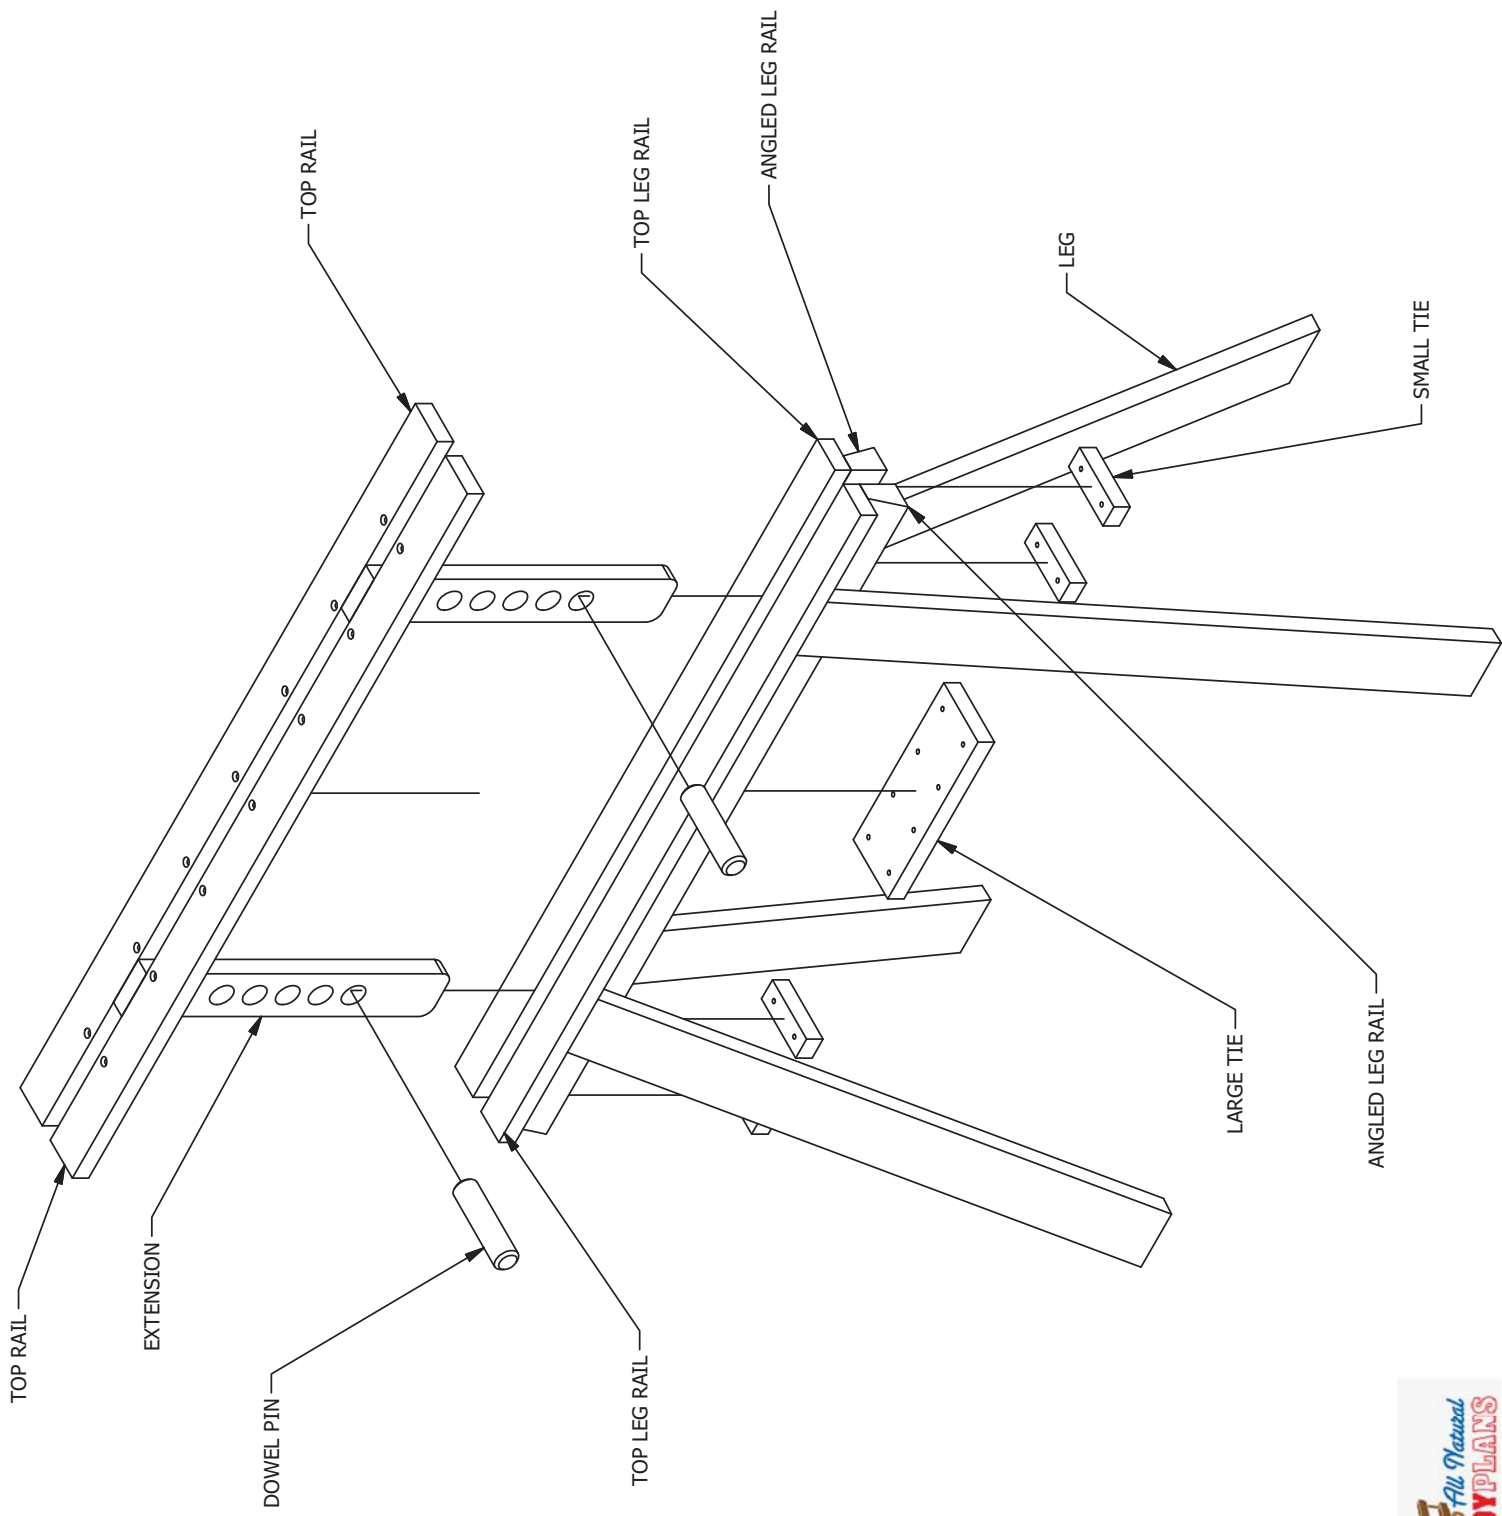

TABLE

Leg Height	Max Height	Min Height
20	23 5/32	14 21/32
21	25 1/32	16 17/32
22	26 29/32	18 13/32
23	28 25/32	20 9/32
24	30 21/32	22 5/32
25	32 17/32	24 1/32
26	34 13/32	25 29/32
27	36 9/32	27 25/32
28	38 5/32	29 21/32
29	38 3/16	29 11/16
30	39 1/8	30 5/8
31	40 3/32	31 19/32
32	41 1/16	32 9/16
33	42 1/32	33 17/32
34	43	34 1/2

SUPPORT RAIL
FOUR NEEDED

TOP LEG RAIL
FOUR NEEDED

ANGLED LEG RAIL
FOUR NEEDED

3/4

[19.1]

EXTENSION
FOUR NEEDED

TOP RAIL
FOUR NEEDED

DOWEL PIN
FOUR NEEDED

SMALL TIE
EIGHT NEEDED

LARGE TIE
TWO NEEDED

SAW LEG
EIGHT NEEDED

Blog: <http://sawdustsplinters.blogspot.com>
 Etsy: www.etsy.com/shop/AllNaturalToyPlans