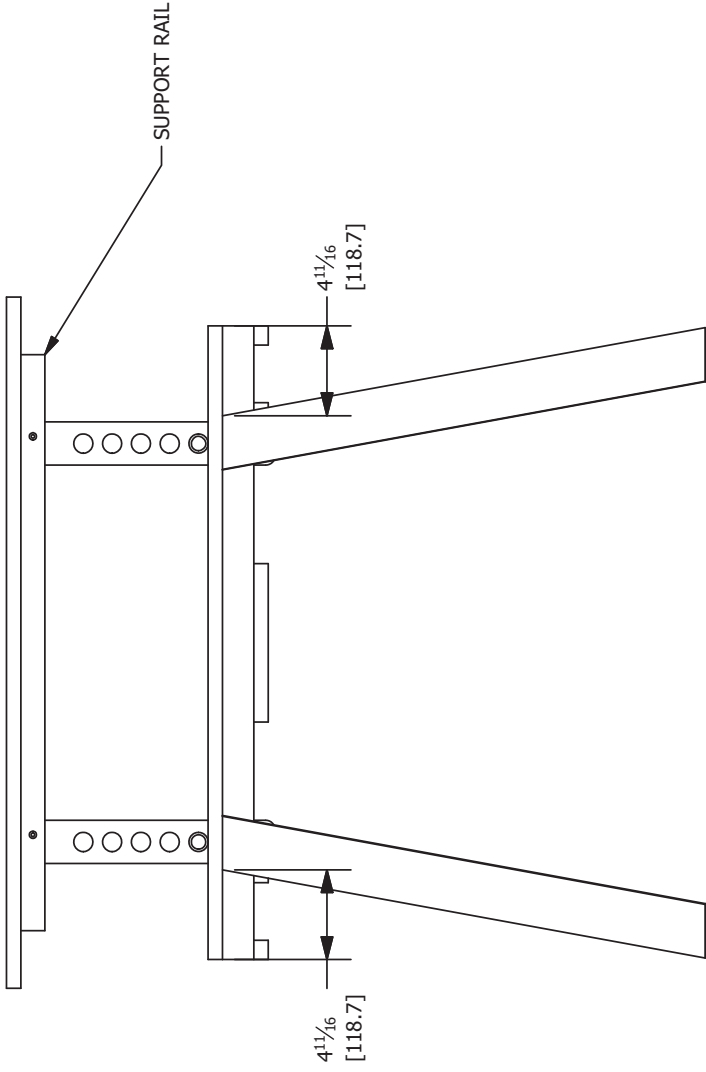

TABLE

Leg Height	Max Height	Min Height
20	23 5/32	14 21/32
21	25 1/32	16 17/32
22	26 29/32	18 13/32
23	28 25/32	20 9/32
24	30 21/32	22 5/32
25	32 17/32	24 1/32
26	34 13/32	25 29/32
27	36 9/32	27 25/32
28	38 5/32	29 21/32
29	38 3/16	29 11/16
30	39 1/8	30 5/8
31	40 3/32	31 19/32
32	41 1/16	32 9/16
33	42 1/32	33 17/32
34	43	34 1/2

SUPPORT RAIL
FOUR NEEDED

TOP LEG RAIL
FOUR NEEDED

ANGLED LEG RAIL
FOUR NEEDED

3/4

[19.1]

EXTENSION
FOUR NEEDED

TOP RAIL
FOUR NEEDED

DOWEL PIN
FOUR NEEDED

SMALL TIE
EIGHT NEEDED

LARGE TIE
TWO NEEDED

SAW LEG
EIGHT NEEDED

Blog: <http://sawdustsplinters.blogspot.com>
 Etsy: www.etsy.com/shop/AllNaturalToyPlans