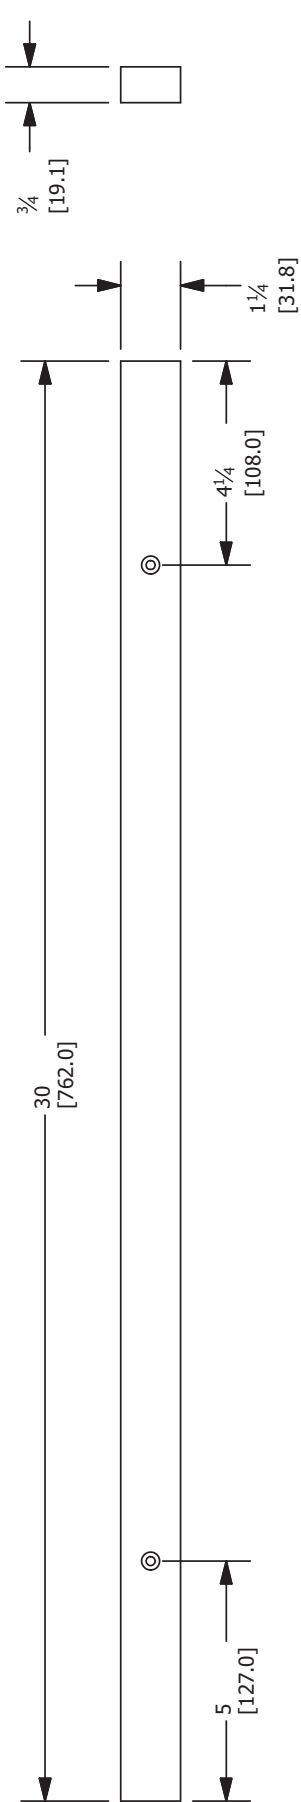

TABLE

Leg Height	Max Height	Min Height
20	23 5/32	14 21/32
21	25 1/32	16 17/32
22	26 29/32	18 13/32
23	28 25/32	20 9/32
24	30 21/32	22 5/32
25	32 17/32	24 1/32
26	34 13/32	25 29/32
27	36 9/32	27 25/32
28	38 5/32	29 21/32
29	38 3/16	29 11/16
30	39 1/8	30 5/8
31	40 3/32	31 19/32
32	41 1/16	32 9/16
33	42 1/32	33 17/32
34	43	34 1/2

SUPPORT RAIL
FOUR NEEDED

TOP LEG RAIL
FOUR NEEDED

ANGLED LEG RAIL
FOUR NEEDED

3/4

[19.1]

EXTENSION
FOUR NEEDED

TOP RAIL
FOUR NEEDED

DOWEL PIN
FOUR NEEDED

SMALL TIE
EIGHT NEEDED

LARGE TIE
TWO NEEDED

SAW LEG
EIGHT NEEDED

Blog: <http://sawdustsplinters.blogspot.com>
 Etsy: www.etsy.com/shop/AllNaturalToyPlans