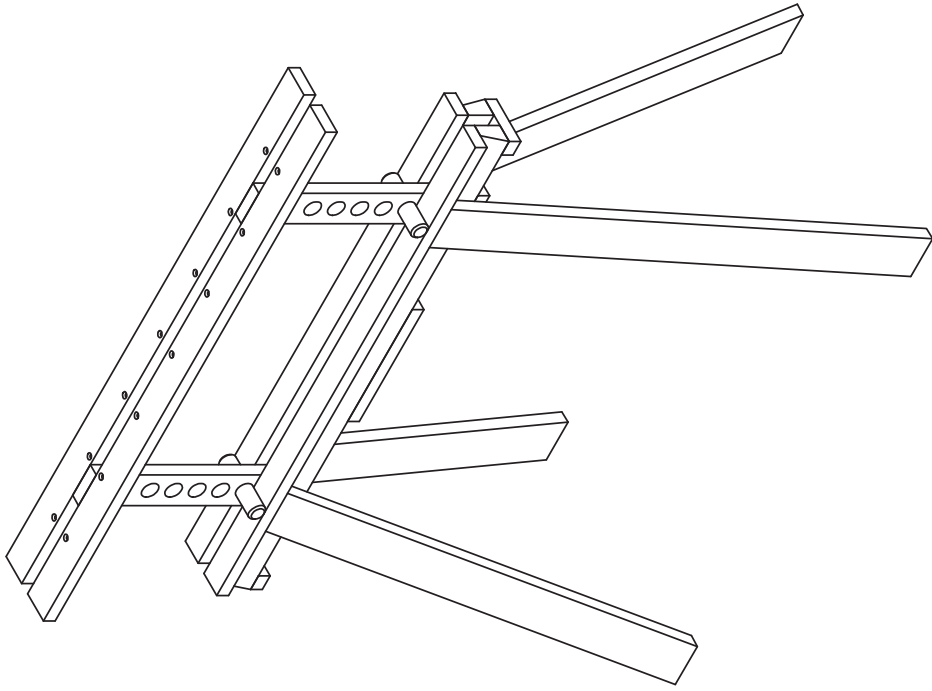

TABLE

Leg Height	Max Height	Min Height
20	23 5/32	14 21/32
21	25 1/32	16 17/32
22	26 29/32	18 13/32
23	28 25/32	20 9/32
24	30 21/32	22 5/32
25	32 17/32	24 1/32
26	34 13/32	25 29/32
27	36 9/32	27 25/32
28	38 5/32	29 21/32
29	38 3/16	29 11/16
30	39 1/8	30 5/8
31	40 3/32	31 19/32
32	41 1/16	32 9/16
33	42 1/32	33 17/32
34	43	34 1/2

SUPPORT RAIL
FOUR NEEDED

TOP LEG RAIL
FOUR NEEDED

ANGLED LEG RAIL
FOUR NEEDED

3/4

[19.1]

EXTENSION
FOUR NEEDED

TOP RAIL
FOUR NEEDED

DOWEL PIN
FOUR NEEDED

SMALL TIE
EIGHT NEEDED

LARGE TIE
TWO NEEDED

SAW LEG
EIGHT NEEDED

Blog: <http://sawdustsplinters.blogspot.com>
 Etsy: www.etsy.com/shop/AllNaturalToyPlans