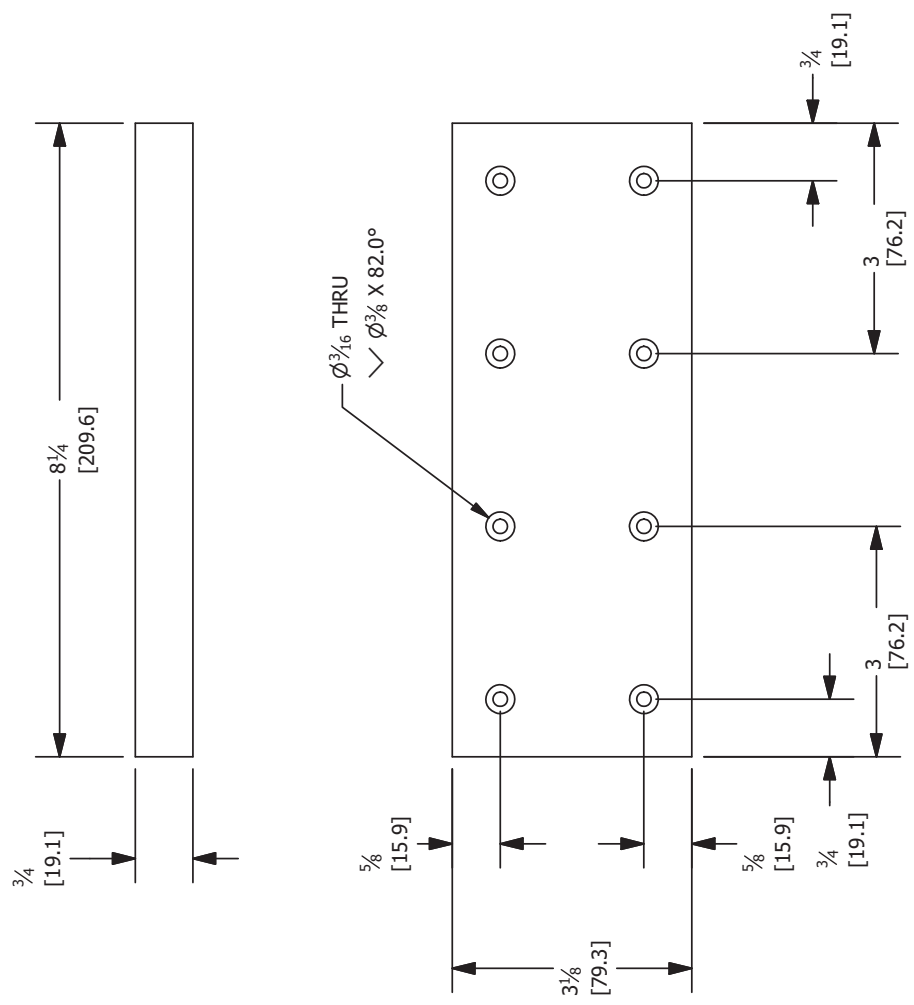

TABLE

Leg Height	Max Height	Min Height
20	23 5/32	14 21/32
21	25 1/32	16 17/32
22	26 29/32	18 13/32
23	28 25/32	20 9/32
24	30 21/32	22 5/32
25	32 17/32	24 1/32
26	34 13/32	25 29/32
27	36 9/32	27 25/32
28	38 5/32	29 21/32
29	38 3/16	29 11/16
30	39 1/8	30 5/8
31	40 3/32	31 19/32
32	41 1/16	32 9/16
33	42 1/32	33 17/32
34	43	34 1/2

SUPPORT RAIL
FOUR NEEDED

TOP LEG RAIL
FOUR NEEDED

ANGLED LEG RAIL
FOUR NEEDED

3/4

[19.1]

EXTENSION
FOUR NEEDED

TOP RAIL
FOUR NEEDED

DOWEL PIN
FOUR NEEDED

SMALL TIE
EIGHT NEEDED

LARGE TIE
TWO NEEDED

SAW LEG
EIGHT NEEDED

Blog: <http://sawdustsplinters.blogspot.com>
 Etsy: www.etsy.com/shop/AllNaturalToyPlans