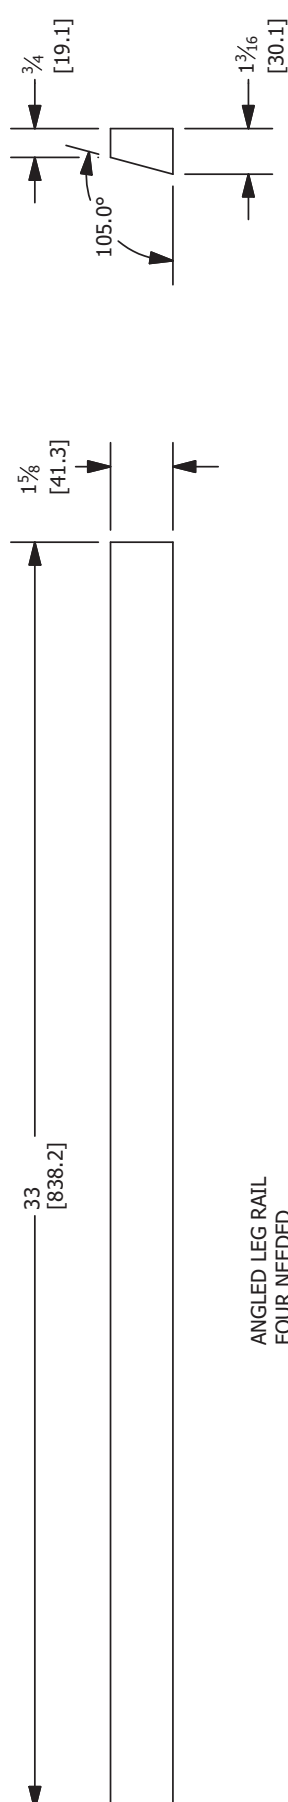

TABLE

Leg Height	Max Height	Min Height
20	23 5/32	14 21/32
21	25 1/32	16 17/32
22	26 29/32	18 13/32
23	28 25/32	20 9/32
24	30 21/32	22 5/32
25	32 17/32	24 1/32
26	34 13/32	25 29/32
27	36 9/32	27 25/32
28	38 5/32	29 21/32
29	38 3/16	29 11/16
30	39 1/8	30 5/8
31	40 3/32	31 19/32
32	41 1/16	32 9/16
33	42 1/32	33 17/32
34	43	34 1/2

SUPPORT RAIL
FOUR NEEDED

TOP LEG RAIL
FOUR NEEDED

ANGLED LEG RAIL
FOUR NEEDED

3/4

[19.1]

EXTENSION
FOUR NEEDED

TOP RAIL
FOUR NEEDED

DOWEL PIN
FOUR NEEDED

SMALL TIE
EIGHT NEEDED

LARGE TIE
TWO NEEDED

SAW LEG
EIGHT NEEDED

Blog: <http://sawdustsplinters.blogspot.com>
 Etsy: www.etsy.com/shop/AllNaturalToyPlans