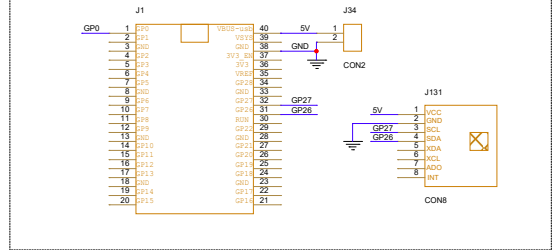

WS2812B LEDs MATRIX

DECOUPLING CAPACITORS 100nF

RASPBERRY PI PICO with MPU6050

File:	MATRIX PICO	Rev:	01
Size:	Document Number		
A2	<Doc>		
Date:	Wednesday, October 23, 2024	Sheet:	1 of 1