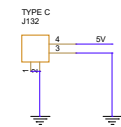

WS2812B LEDs MATRIX

DECOUPLING CAPACITORS 100nF

RASPBERRY PI PICO with MPU6050

File:	MATRIX PICO	Rev:	01
Size:	Document Number		
A2	<Doc>		
Date:	Wednesday, October 23, 2024	Sheet:	1 of 1