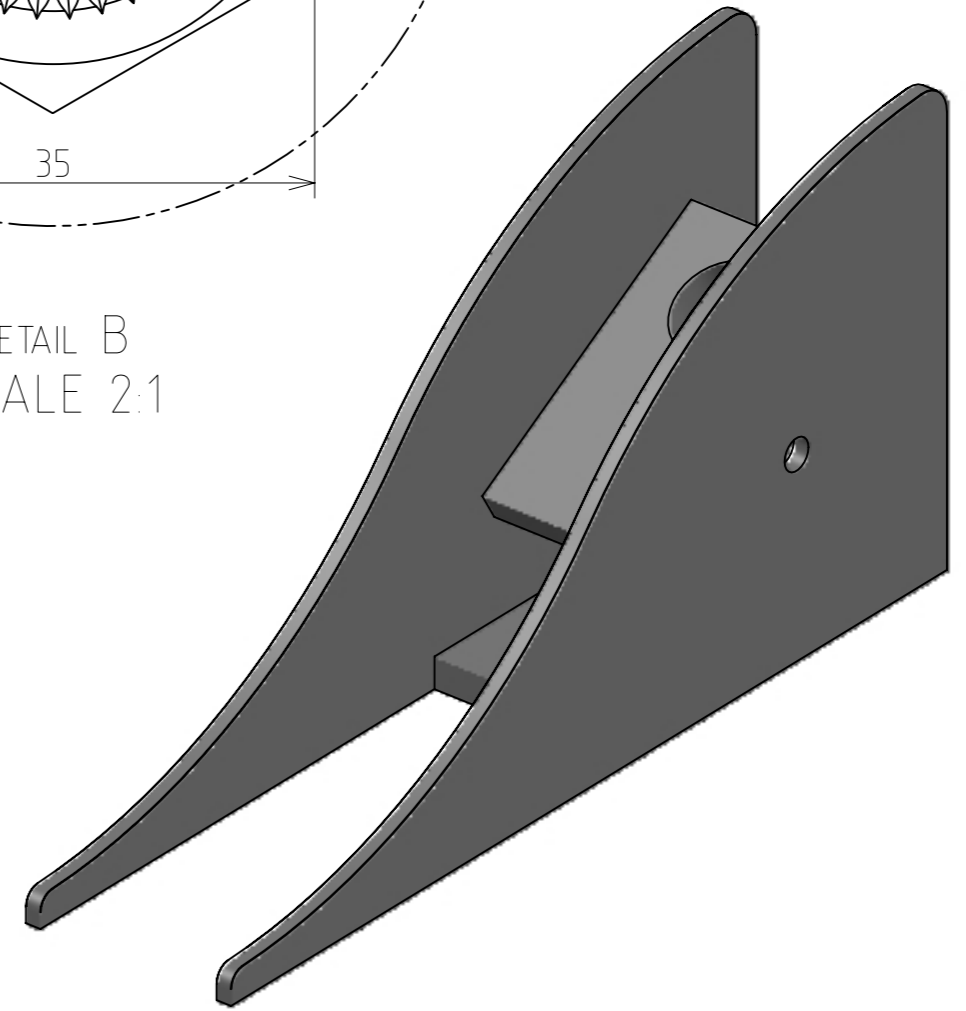

DETAIL B
SCALE 2:1

SECTION A-A

	SCALE:	PART NAME:	NAME:		
	1:2	Schans Color Bounce	Raf, Tom, Alexander, Kamiel		
	STANDARD:	MATERIAL:	GROUP:	DATE:	A3
	ISO2768mK	ABS, MDF	6	11/06/2024	
ID PART: SCHANS Woesh_step					