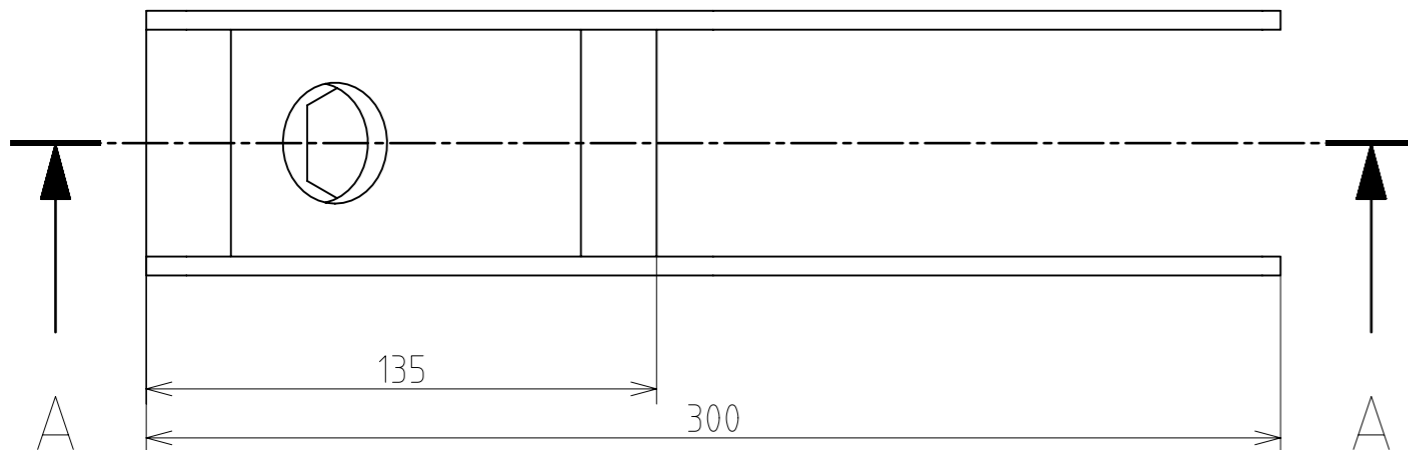

DETAIL B
SCALE 2:1

SECTION A-A

	SCALE:	PART NAME:	NAME:		
	1:2	Schans Color Bounce	Raf, Tom, Alexander, Kamiel		
	STANDARD:	MATERIAL:	GROUP:	DATE:	A3
	ISO2768mK	ABS, MDF	6	11/06/2024	
ID PART: SCHANS Woesh_step					