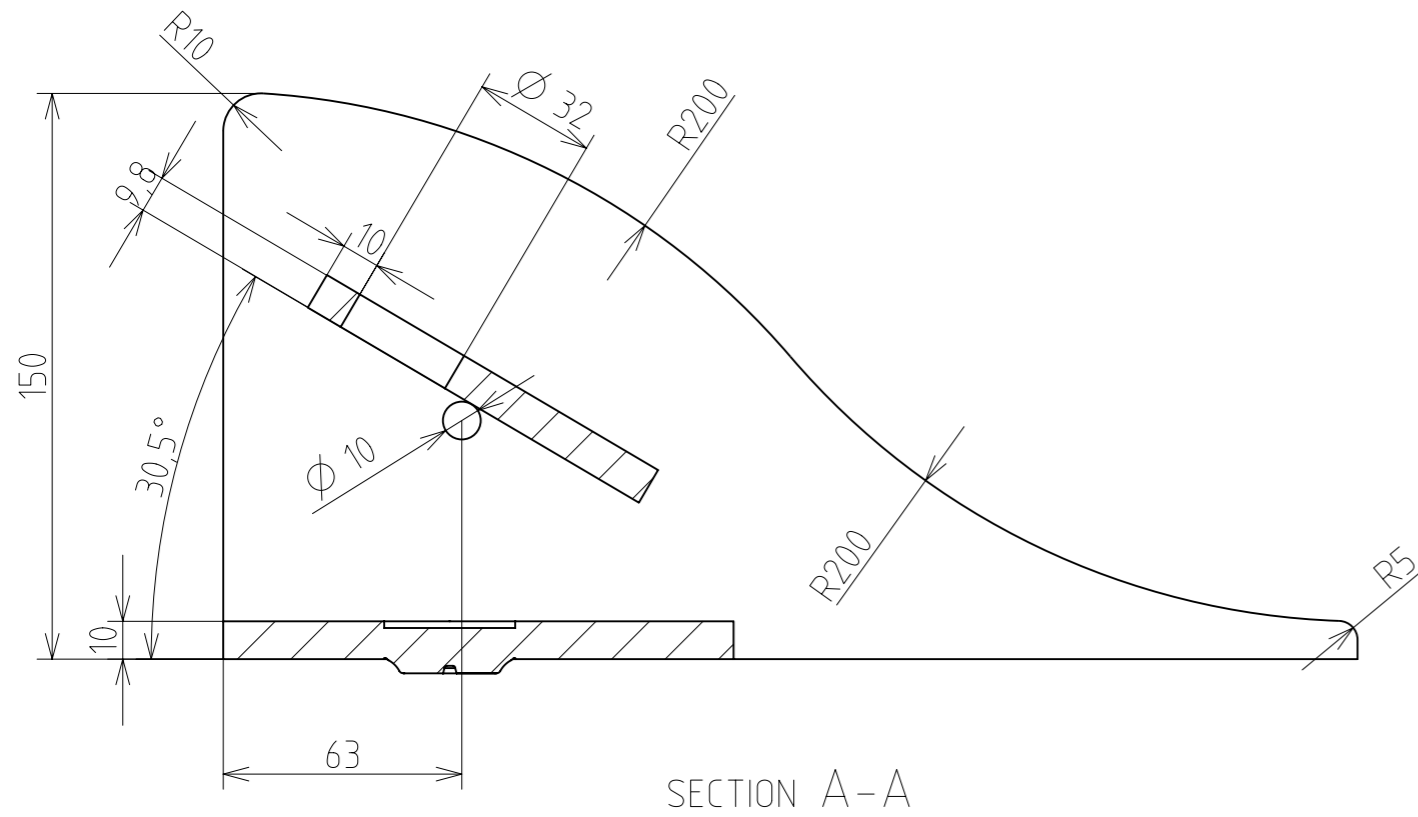

DETAIL B
SCALE 2:1

SECTION A-A

	SCALE:	PART NAME:	NAME:		
	1:2	Schans Color Bounce	Raf, Tom, Alexander, Kamiel		
	STANDARD:	MATERIAL:	GROUP:	DATE:	A3
	ISO2768mK	ABS, MDF	6	11/06/2024	
ID PART: SCHANS Woesh_step					