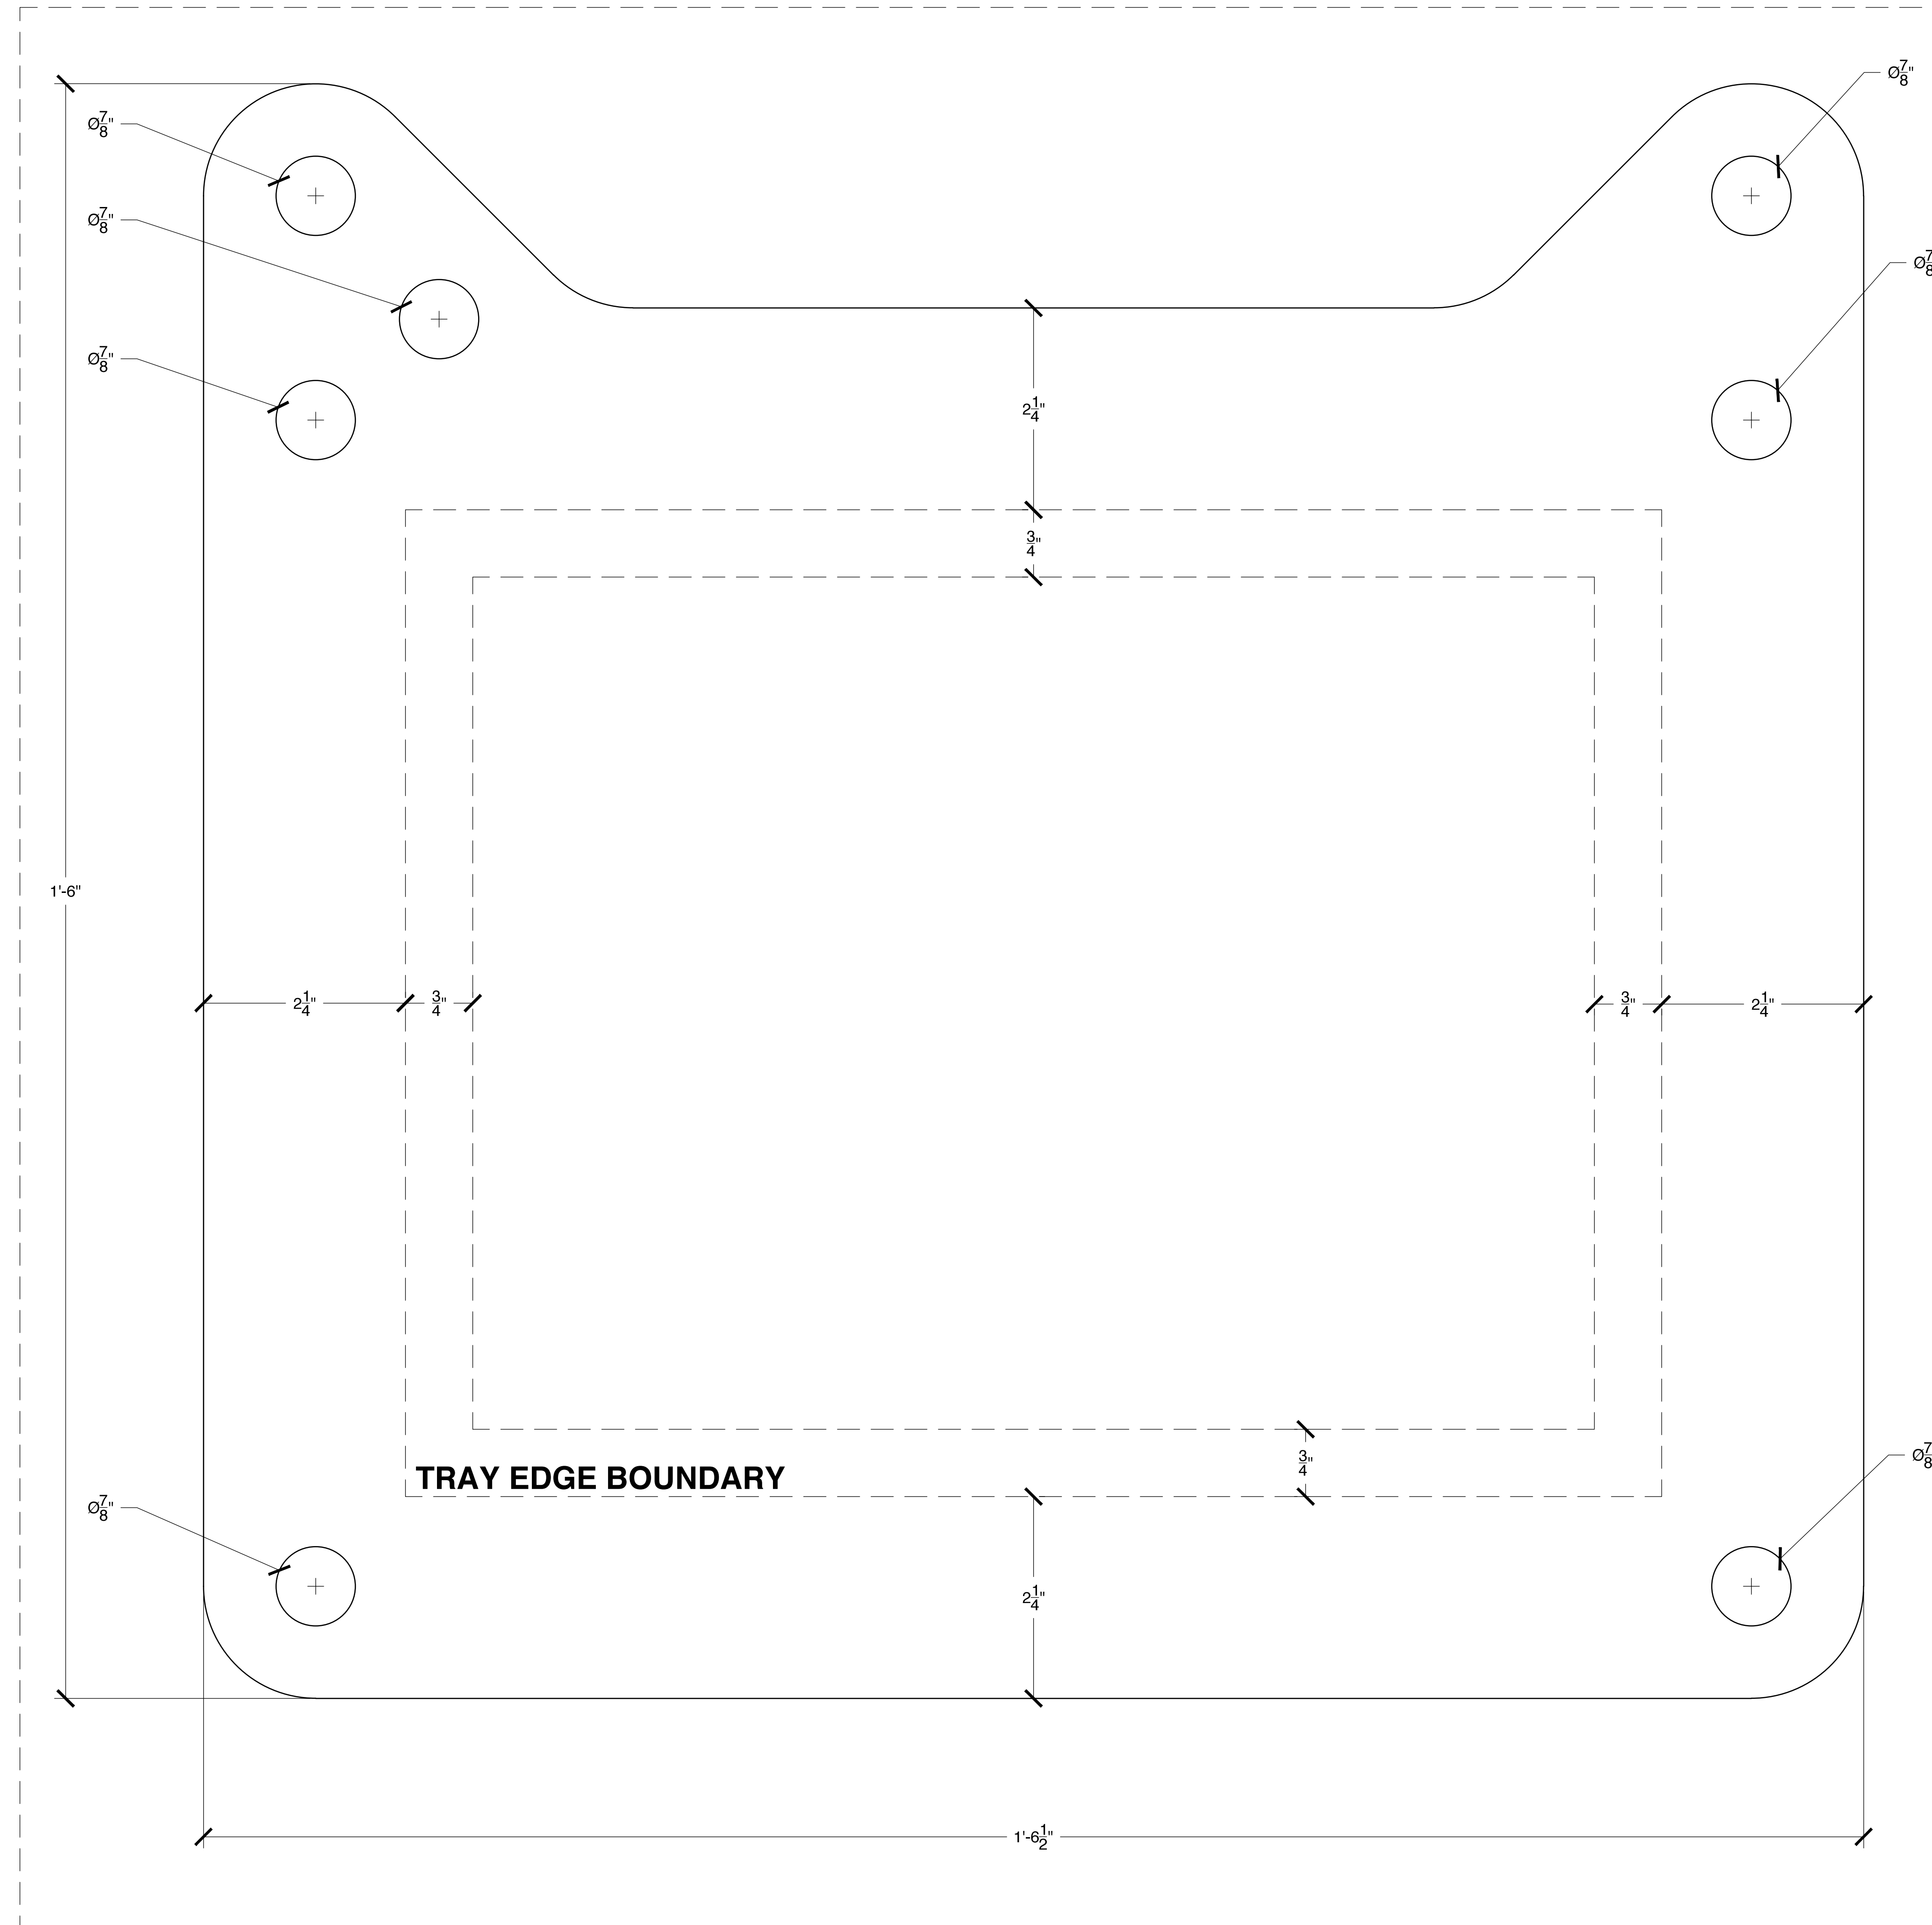

STANDARD PULLEYS (8), 1/8" THICK WOOD

TROLLEY 1 (2), 1"X1"X3 1/4"

TROLLEY 1 (2), 1"X1"X3 1/4"

STYLUS(1), 1"X1"X2 5/8"

TO USE AS TEMPLATE, PRINT AT FULL SCALE (100%) ON 24"X36" (ARCH D) PAPER