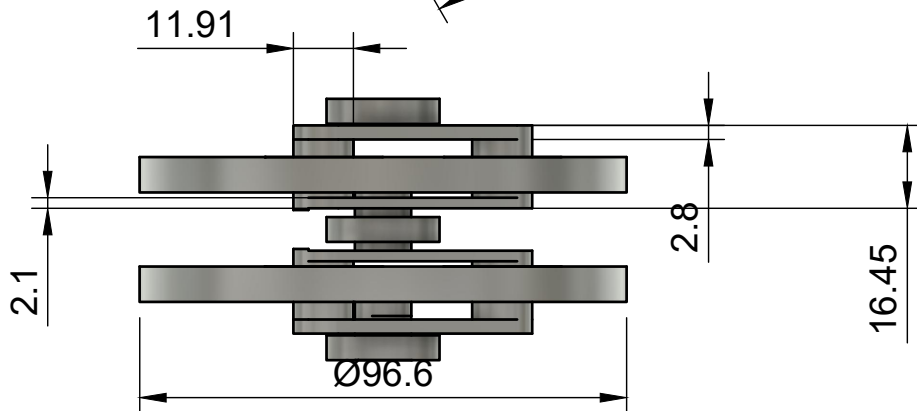

The Gears

Parts List			
Item	Qty	Part Number	Material
4	2	Sun gear	Steel
5	6	Planet gear	Steel
6	2	Ring gear	Steel

Dept.	Technical reference	Created by POIREINGANBA LOKTONGBAM 30-04-2024	Approved by	
		Document type	Document status	
		Title SP_Energia_Prototype	DWG No.	
		Rev.	Date of issue	Sheet 1/5