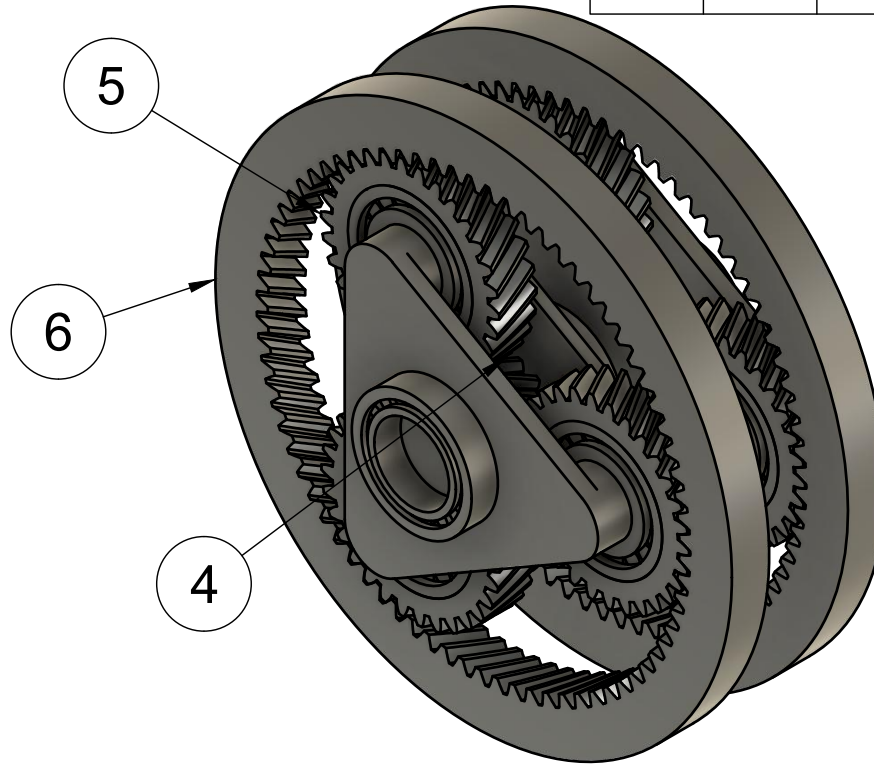

The Gears

Parts List			
Item	Qty	Part Number	Material
4	2	Sun gear	Steel
5	6	Planet gear	Steel
6	2	Ring gear	Steel

Dept.	Technical reference	Created by POIREINGANBA LOKTONGBAM 30-04-2024	Approved by	
		Document type	Document status	
		Title SP_Energia_Prototype	DWG No.	
		Rev.	Date of issue	Sheet 1/5

Dept.	Technical reference	Created by POIREINGANBA LOKTONGBAM 30-04-2024	Approved by	
		Document type	Document status	
		Title SP_Energia_Prototype	DWG No.	
		Rev.	Date of issue	Sheet 2/5

Dept.	Technical reference	Created by POIREINGANBA LOKTONGBAM 30-04-2024	Approved by	
		Document type	Document status	
		Title SP_Energia_Prototype	DWG No.	
		Rev.	Date of issue	Sheet 3/5

Dept.	Technical reference	Created by POIREINGANBA LOKTONGBAM 30-04-2024	Approved by	
		Document type	Document status	
		Title SP_Energia_Prototype	DWG No.	
		Rev.	Date of issue	Sheet 4/5

Dept.	Technical reference	Created by POIREINGANBA LOKTONGBAM 30-04-2024	Approved by	
		Document type	Document status	
		Title SP_Energia_Prototype	DWG No.	
		Rev.	Date of issue	Sheet 5/5