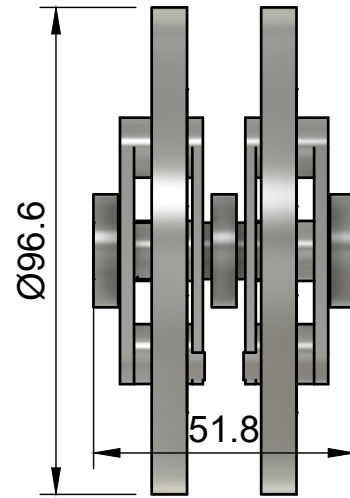

The Gears

Parts List			
Item	Qty	Part Number	Material
4	2	Sun gear	Steel
5	6	Planet gear	Steel
6	2	Ring gear	Steel

Dept.	Technical reference	Created by POIREINGANBA LOKTONGBAM 30-04-2024	Approved by	
		Document type	Document status	
		Title SP_Energia_Prototype	DWG No.	
		Rev.	Date of issue	Sheet 1/5

Dept.	Technical reference	Created by POIREINGANBA LOKTONGBAM 30-04-2024	Approved by	
		Document type	Document status	
		Title SP_Energia_Prototype	DWG No.	
		Rev.	Date of issue	Sheet 2/5

Dept.	Technical reference	Created by POIREINGANBA LOKTONGBAM 30-04-2024	Approved by	
		Document type	Document status	
		Title SP_Energia_Prototype	DWG No.	
		Rev.	Date of issue	Sheet 3/5