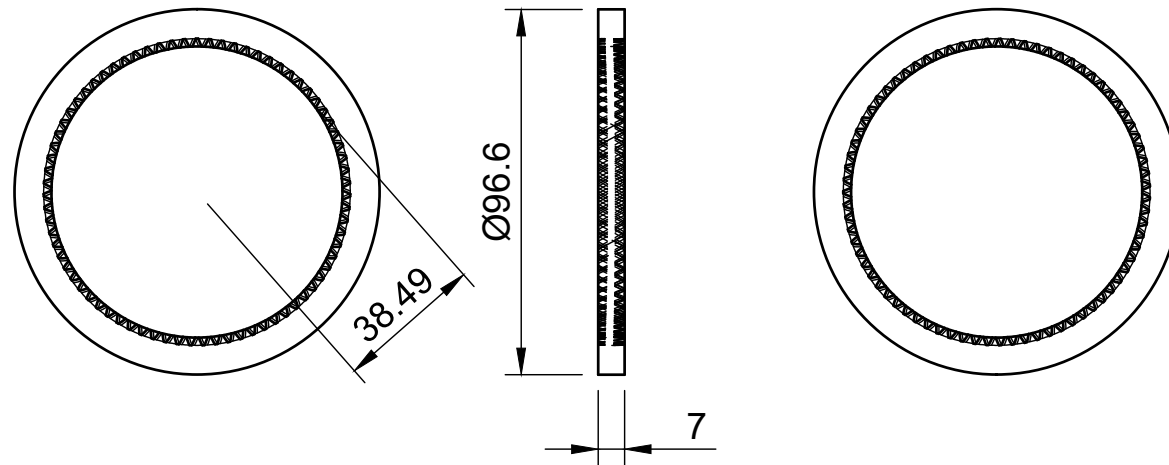

Dept.	Technical reference	Created by POIREINGANBA LOKTONGBAM 30-04-2024	Approved by	
		Document type	Document status	
		Title SP_Energia_Prototype	DWG No.	
		Rev.	Date of issue	Sheet 5/5