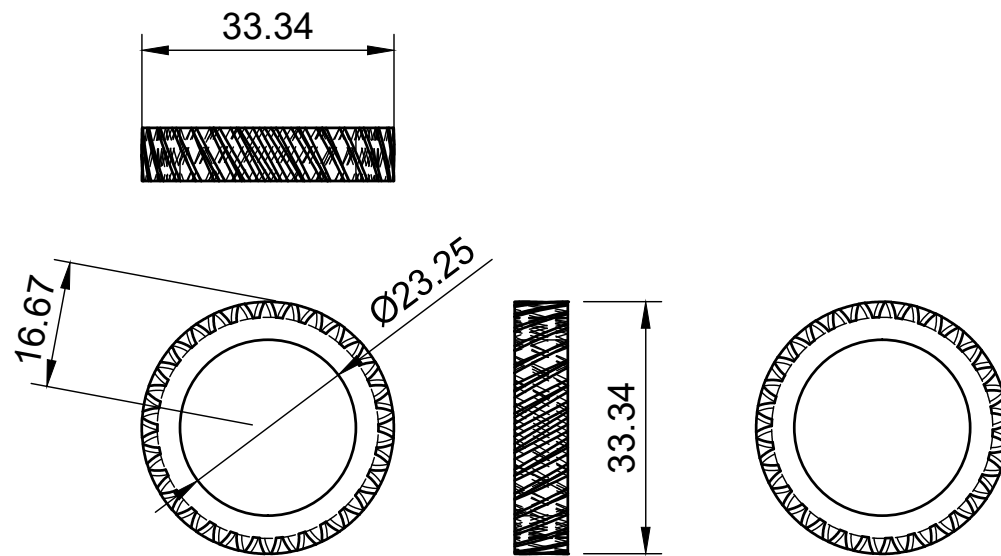

Dept.	Technical reference	Created by POIREINGANBA LOKTONGBAM 30-04-2024	Approved by	
		Document type	Document status	
		Title SP_Energia_Prototype	DWG No.	
		Rev.	Date of issue	Sheet 4/5