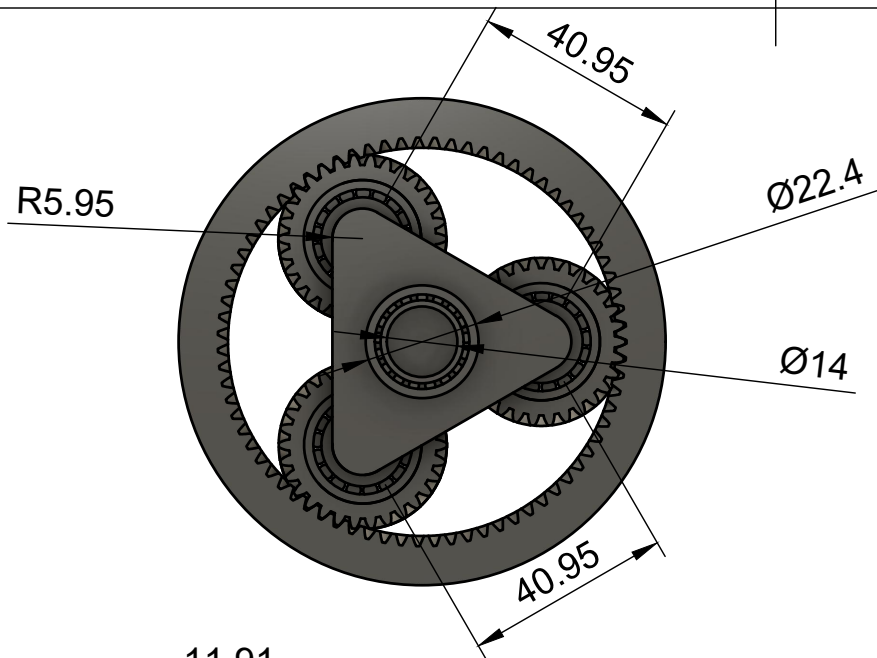

The Gears

Parts List			
Item	Qty	Part Number	Material
4	2	Sun gear	Steel
5	6	Planet gear	Steel
6	2	Ring gear	Steel

Dept.	Technical reference	Created by POIREINGANBA LOKTONGBAM 30-04-2024	Approved by	
		Document type	Document status	
		Title SP_Energia_Prototype	DWG No.	
		Rev.	Date of issue	Sheet 1/5

Dept.	Technical reference	Created by POIREINGANBA LOKTONGBAM 30-04-2024	Approved by	
		Document type	Document status	
		Title SP_Energia_Prototype	DWG No.	
		Rev.	Date of issue	Sheet 2/5

Dept.	Technical reference	Created by POIREINGANBA LOKTONGBAM 30-04-2024	Approved by	
		Document type	Document status	
		Title SP_Energia_Prototype	DWG No.	
		Rev.	Date of issue	Sheet 3/5