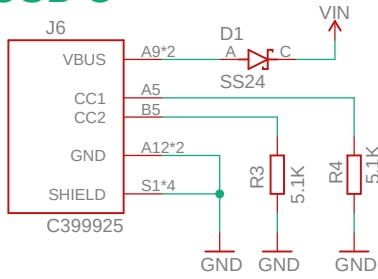

WEATHER STATION RECIEVER

LIPO CHARGER

MH

3.3V REG

BAT PROTECTION

USB C

LORA

MCU

I2C PORTS

BAT IN & CONN

WS RECIEVER

28/12/2022 14:26

Sheet: 1/1