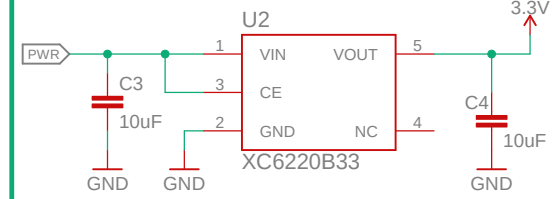

WEATHER STATION RECIEVER

LIPO CHARGER

MH

3.3V REG

BAT PROTECTION

USB C

LORA

MCU

I2C PORTS

BAT IN & CONN

WS RECIEVER

28/12/2022 14:26

Sheet: 1/1