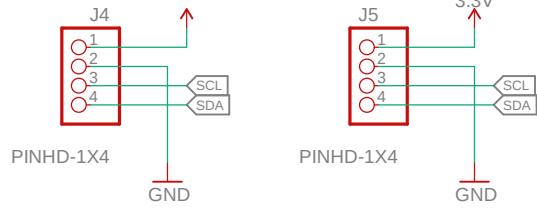

WEATHER STATION RECIEVER

LIPO CHARGER

MH

3.3V REG

BAT PROTECTION

USB C

LORA

MCU

I2C PORTS

BAT IN & CONN

WS RECIEVER

28/12/2022 14:26

Sheet: 1/1