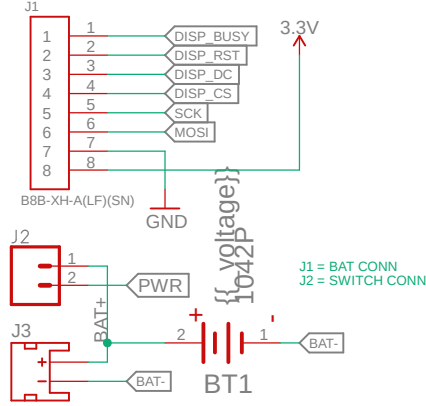

WEATHER STATION RECIEVER

LIPO CHARGER

MH

3.3V REG

BAT PROTECTION

USB C

LORA

MCU

I2C PORTS

BAT IN & CONN

WS RECIEVER

28/12/2022 14:26

Sheet: 1/1