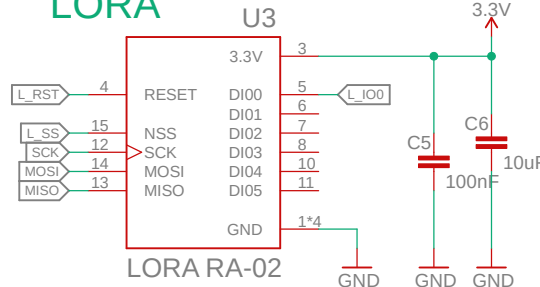

WEATHER STATION RECIEVER

LIPO CHARGER

MH

3.3V REG

BAT PROTECTION

USB C

LORA

MCU

I2C PORTS

BAT IN & CONN

WS RECIEVER

28/12/2022 14:26

Sheet: 1/1