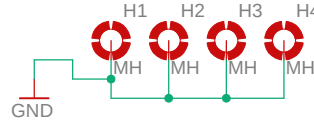

WEATHER STATION RECIEVER

LIPO CHARGER

MH

3.3V REG

BAT PROTECTION

USB C

LORA

MCU