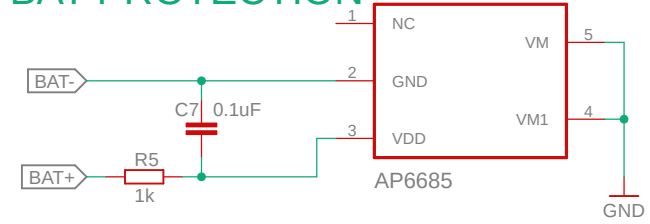

WEATHER STATION RECIEVER

LIPO CHARGER

MH

3.3V REG

BAT PROTECTION

USB C

LORA

MCU

I2C PORTS

BAT IN & CONN

WS RECIEVER

28/12/2022 14:26

Sheet: 1/1