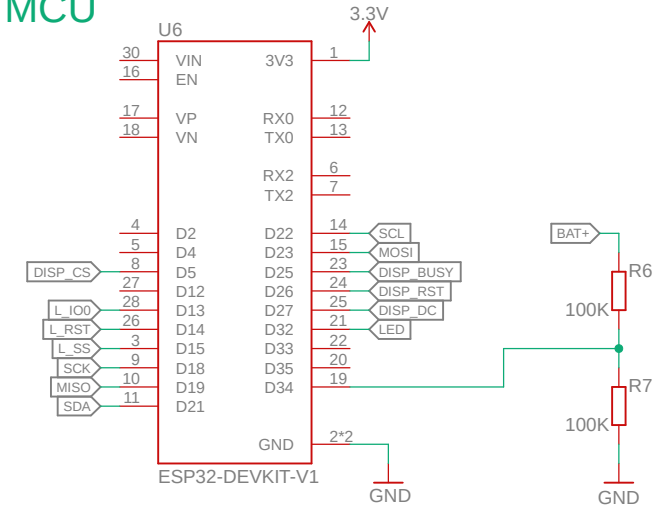

WEATHER STATION RECIEVER

LIPO CHARGER

MH

3.3V REG

BAT PROTECTION

USB C

LORA

MCU

I2C PORTS

BAT IN & CONN

WS RECIEVER

28/12/2022 14:26

Sheet: 1/1