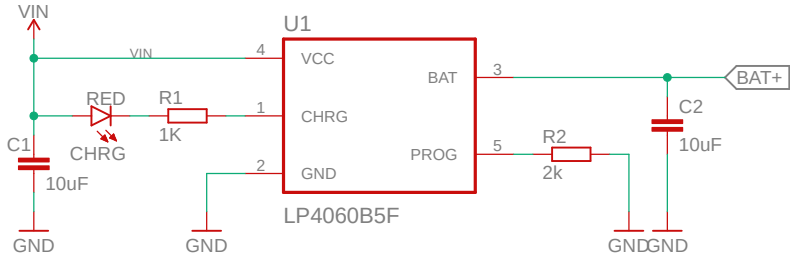

WEATHER STATION RECIEVER

LIPO CHARGER

MH

3.3V REG

BAT PROTECTION

USB C

LORA

MCU

I2C PORTS

BAT IN & CONN

WS RECIEVER

28/12/2022 14:26

Sheet: 1/1