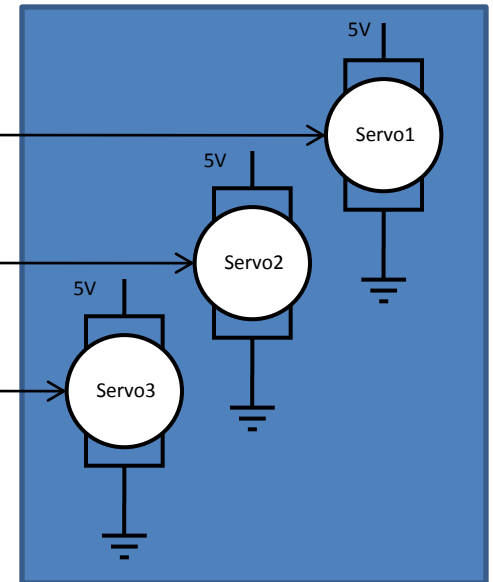

# Schematic – Delta Robot Clock

## Servo Setup