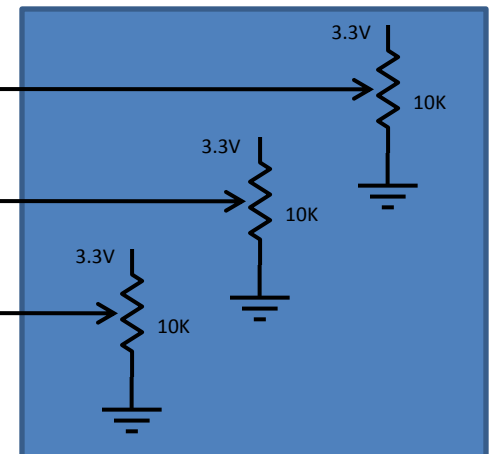

Servo Setup