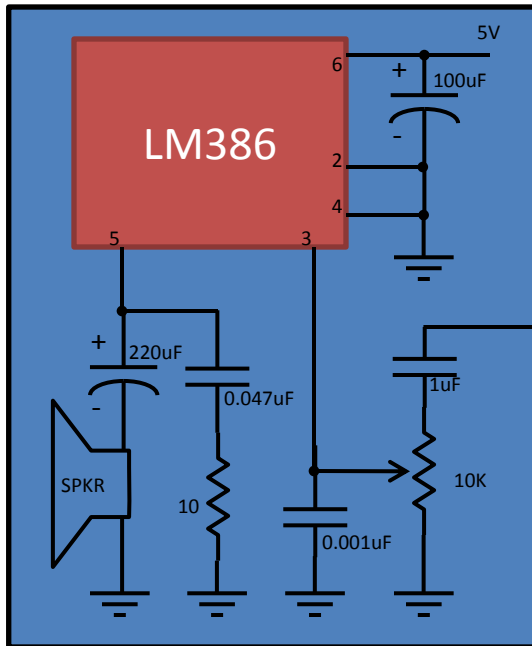

Schematic – Delta Robot Clock

Alarm