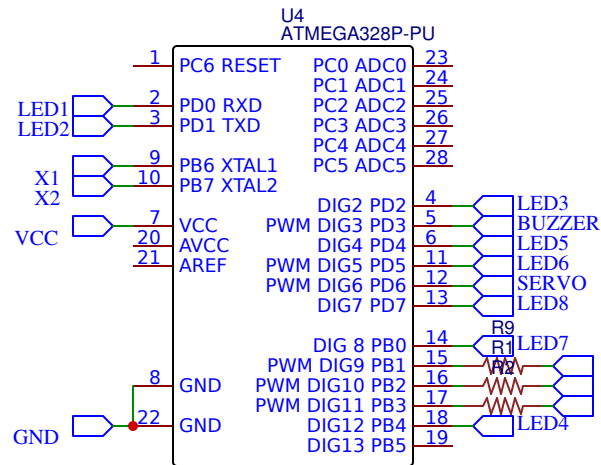

ARDUINO CHRISTMAS TREE

MCU ATMEGA328P

RGB LEDs

Header connectors

TITLE:	Arduino Christmas tree	REV:	1.0
Company:	MEGA DAS	Sheet:	1/1
Date:	2019-06-22	Drawn By:	BEE_MB