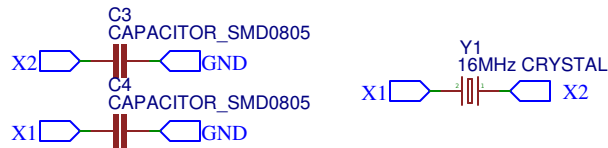

ARDUINO CHRISTMAS TREE

MCU ATMEGA328P

RGB LEDs

Header connectors

TITLE:	Arduino Christmas tree	REV:	1.0
Company:	MEGA DAS	Sheet:	1/1
Date:	2019-06-22	Drawn By:	BEE_MB