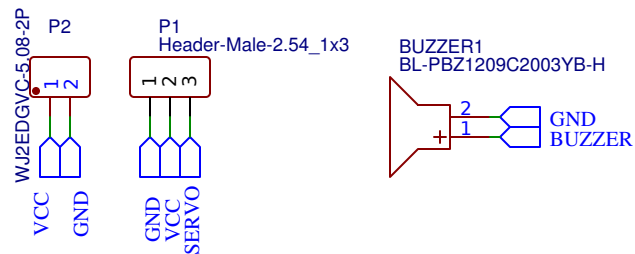

ARDUINO CHRISTMAS TREE

MCU ATMEGA328P

RGB LEDs

Header connectors

TITLE:	Arduino Christmas tree	REV:	1.0
Company:	MEGA DAS	Sheet:	1/1
Date:	2019-06-22	Drawn By:	BEE_MB