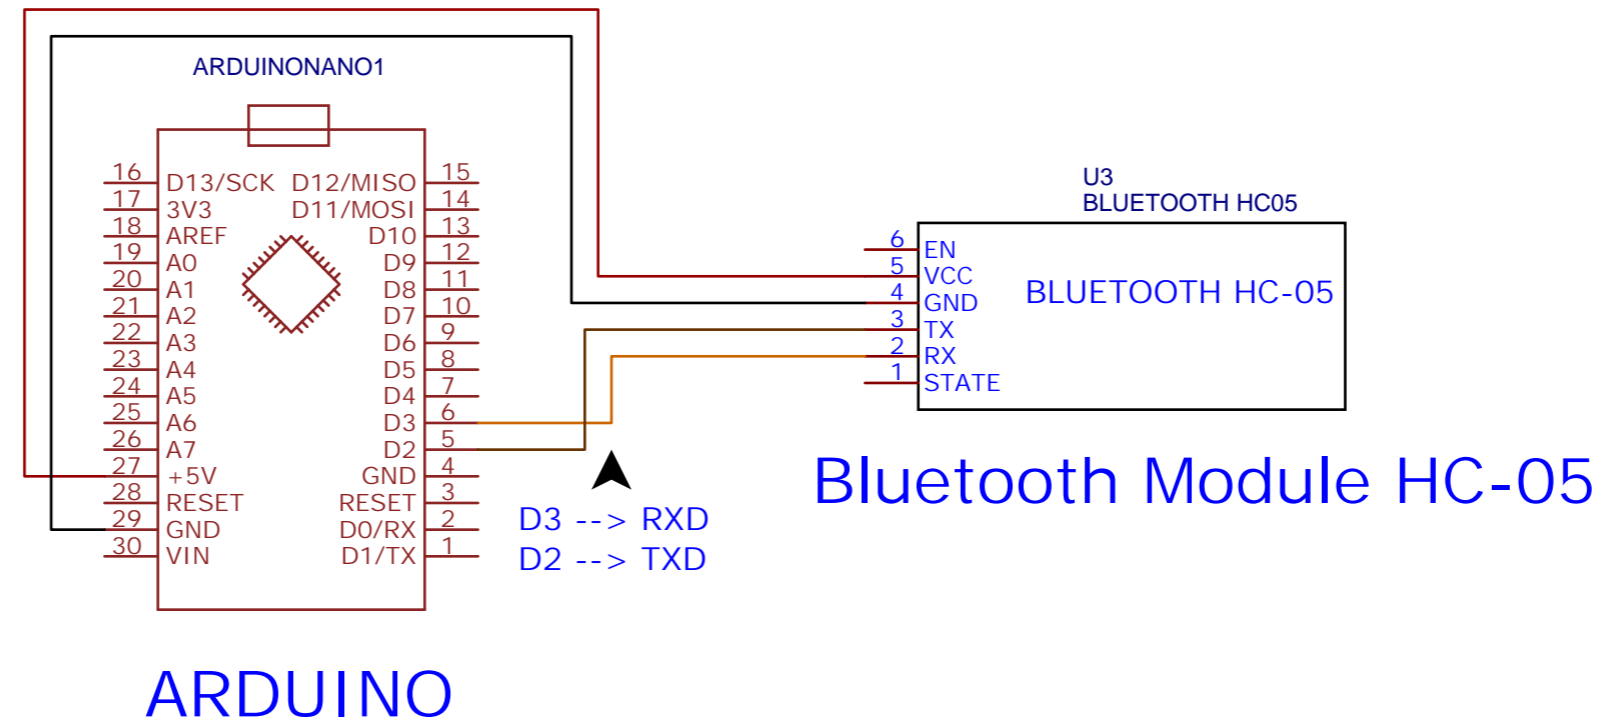

BLUETOOTH MODULE AT COMMAND MODE

TITLE:	BLUETOOTH MODULE AT COMMAND MODE	REV: 1.0
	Company: MEGA DAS	Sheet: 1/1
	Date: 2020-07-09	Drawn By: BEE_MB