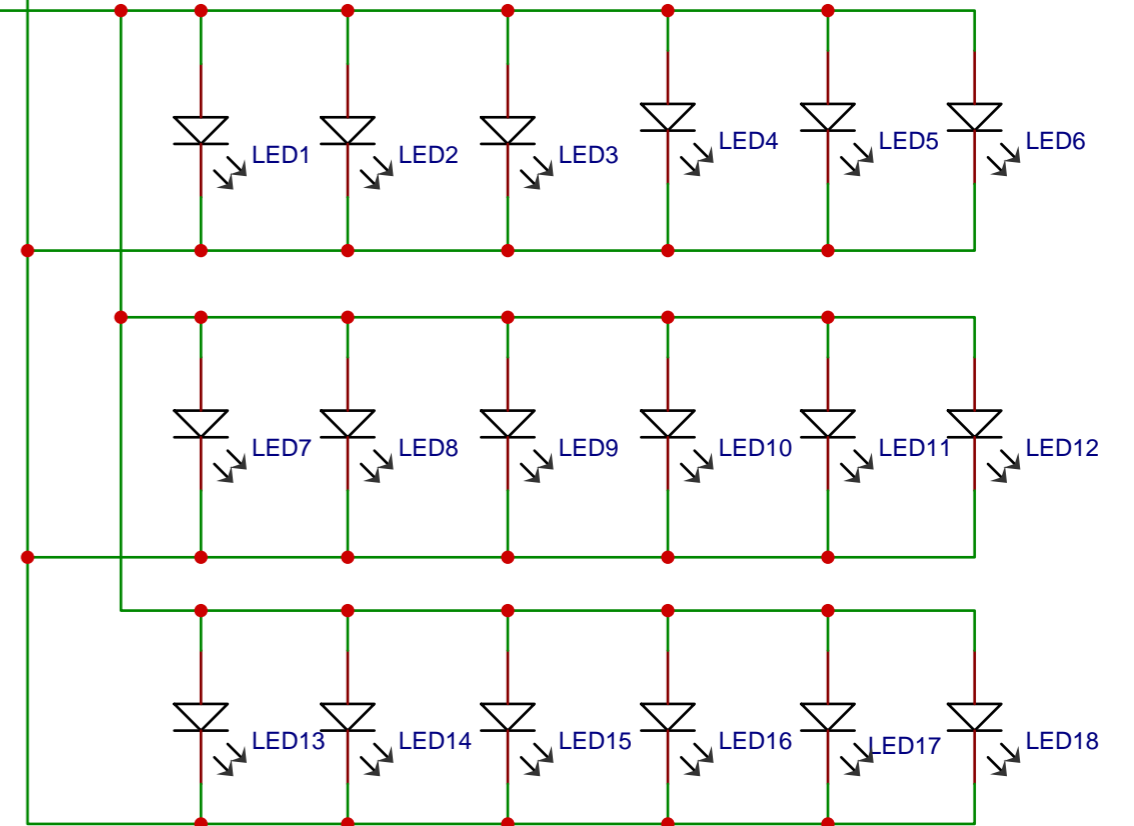

18650 Battery

Controller PCB

1W /5V

TITLE: Solar Motion Sensor Garden Light		REV: 1.0
	Company: Open Green Energy	Sheet: 1/1
	Date: 2019-11-21	Drawn By: OpenGreenEnergy