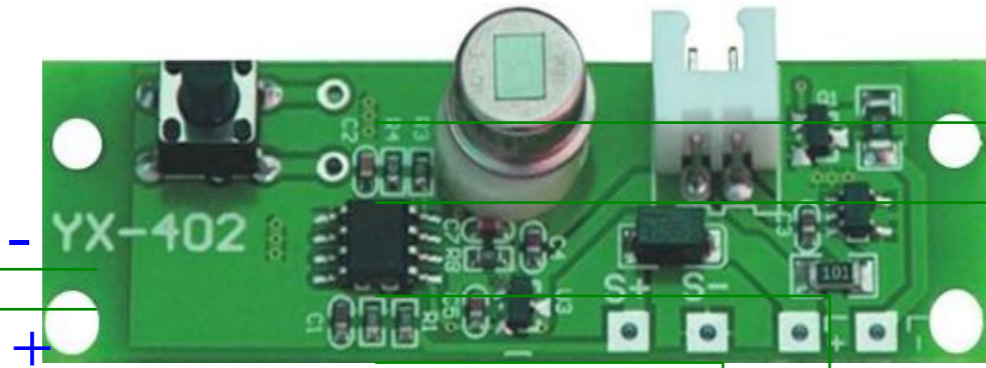

18650 Battery

Controller PCB

1W /5V

TITLE: Solar Motion Sensor Garden Light		REV: 1.0
	Company: Open Green Energy	Sheet: 1/1
	Date: 2019-11-21	Drawn By: OpenGreenEnergy