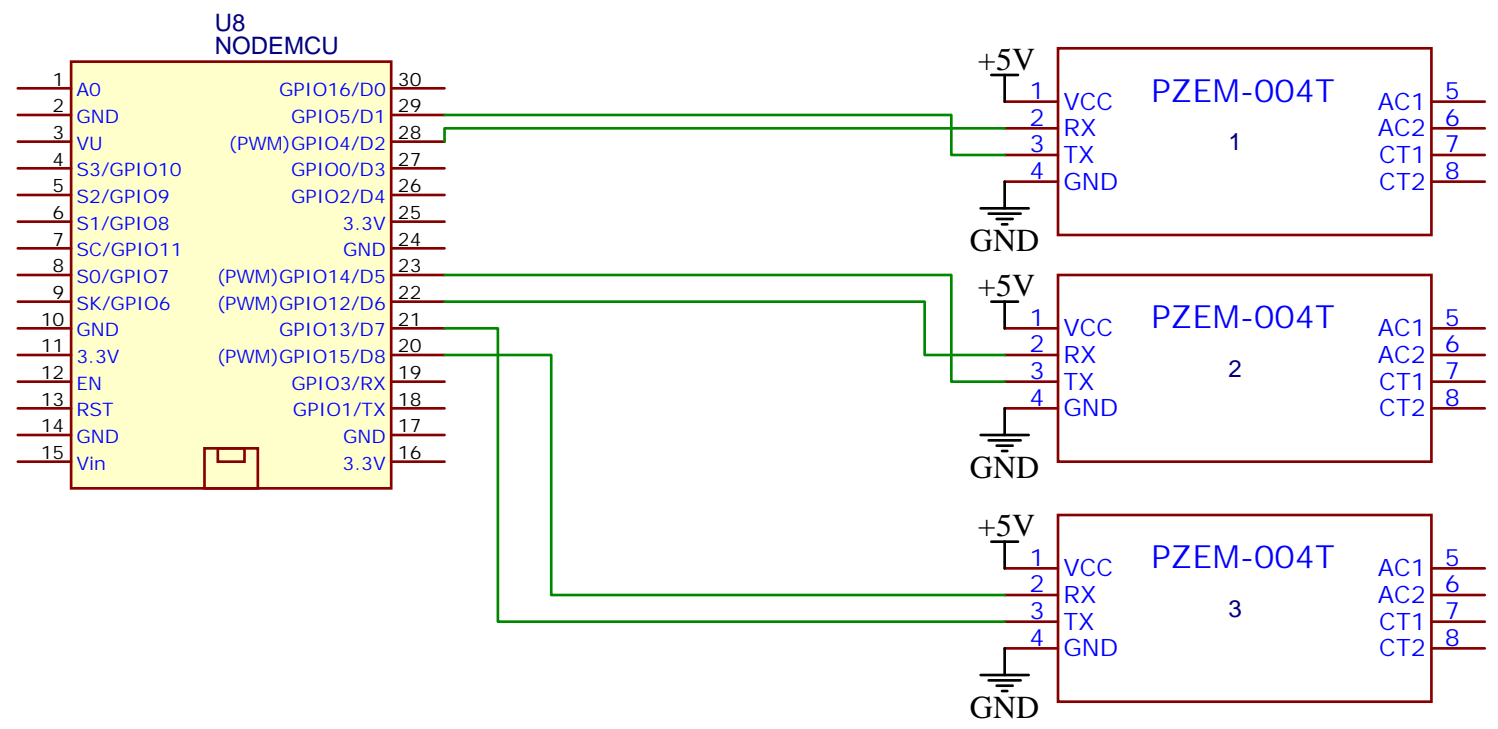

TITLE: Connection diagram		REV: 1.0
	Company: VK Technologies	Sheet: 1/1
	Date: 2020-02-08	Drawn By: vishalkargathara

TITLE: Sheet_2		REV: 1.0
	Company: Your Company	Sheet: 1/2
	Date: 2020-02-09 Drawn By: vishalkargathara	