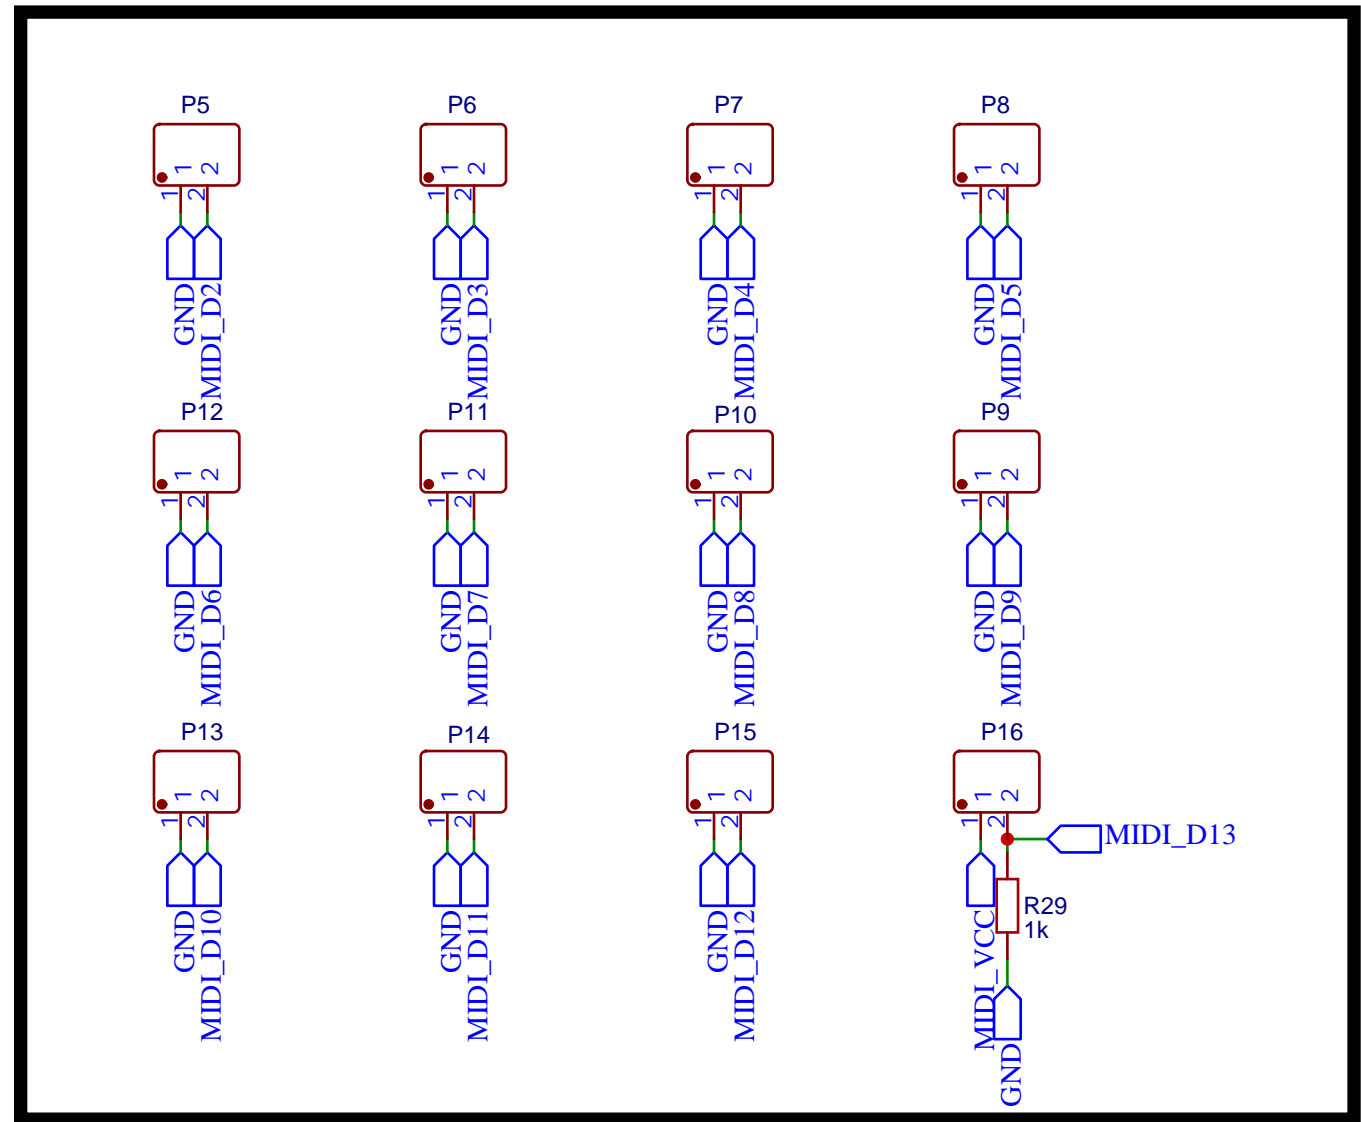

CONTROL UNIT

TITLE: MIDI Controller		REV: 1.0
Date: 2021-10-08	Sheet: 1/1	
EasyEDA V5.5.14	Drawn By: DIY GUY Chris	