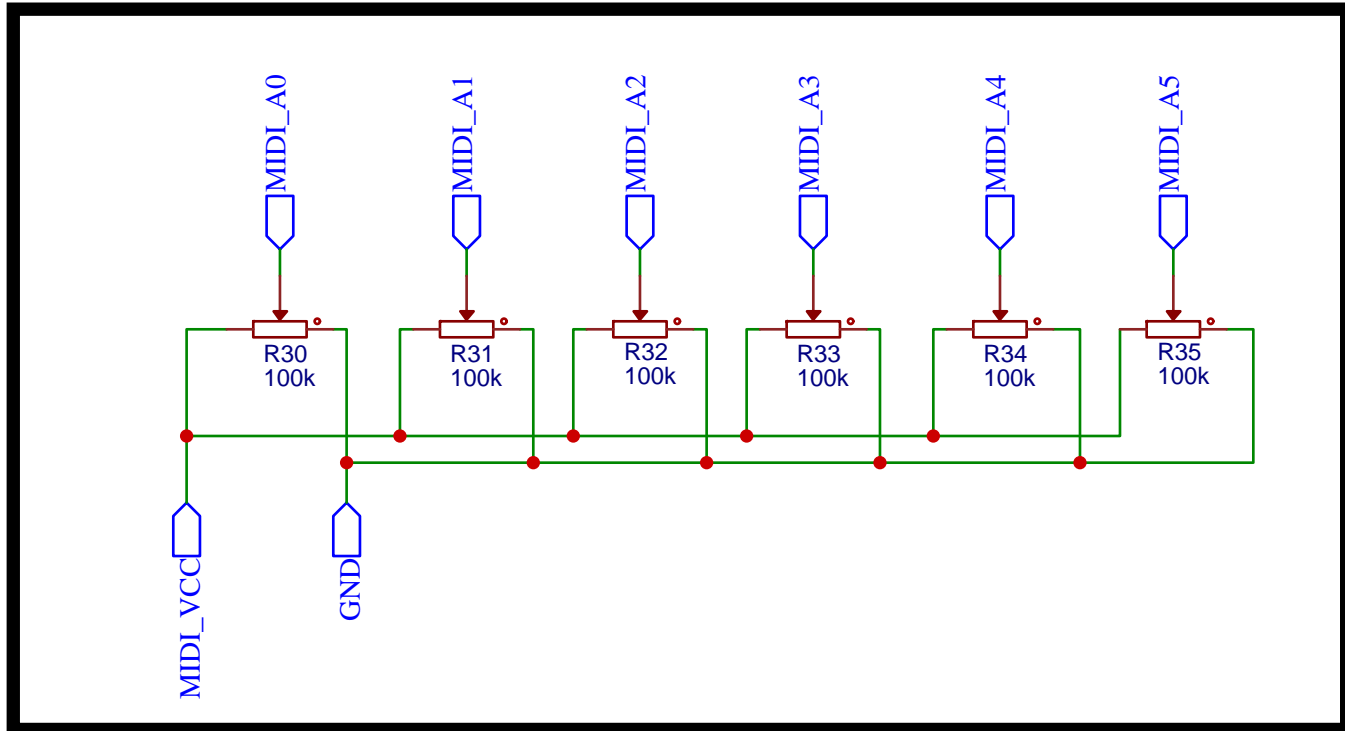

CONTROL UNIT

TITLE: MIDI Controller		REV: 1.0
Date: 2021-10-08	Sheet: 1/1	
EasyEDA V5.5.14	Drawn By: DIY GUY Chris	