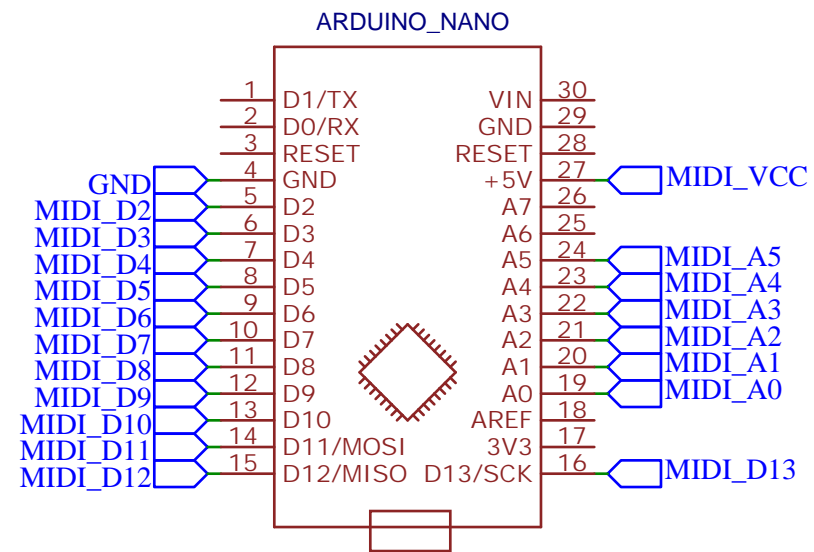

CONTROL UNIT

TITLE: MIDI Controller		REV: 1.0
Date: 2021-10-08	Sheet: 1/1	
EasyEDA V5.5.14	Drawn By: DIY GUY Chris	