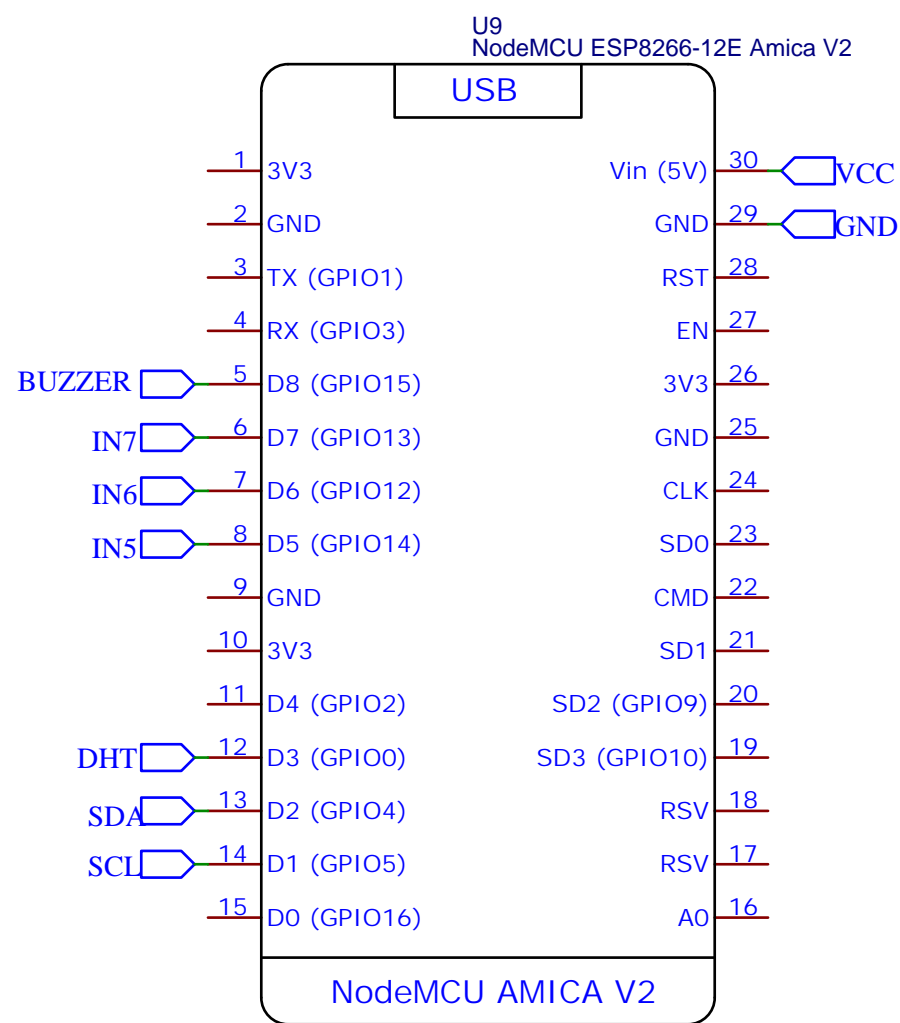

# NodeMCU WEATHER STATION

## Header connectors

## MCU NodeMCU ESP8266