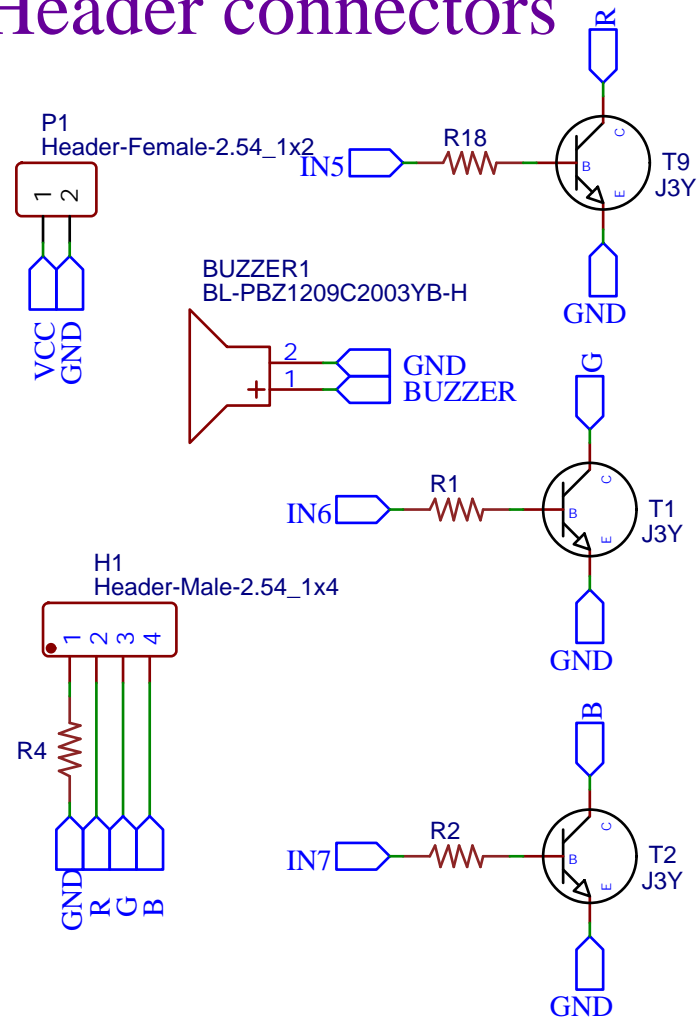

# NodeMCU WEATHER STATION

## Header connectors

## MCU NodeMCU ESP8266

## Sensor & Display

TITLE: NODEMCU WEATHER STATION		REV: 1.0
	Company: DIY GUY Chris	Sheet: 1/1
	Date: 2021-11-29	Drawn By: DIY GUY Chris