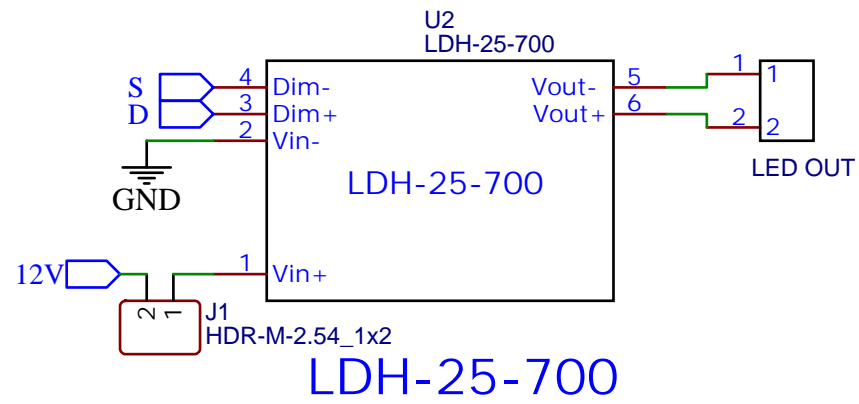

PI_PICO

IRF

POWER

JST

LDH-25-700

FAN

TITLE: Sheet_1		REV: 1.0
	Company:	Sheet: 1/1
	Date: 2022-10-20	Drawn By: Tihan