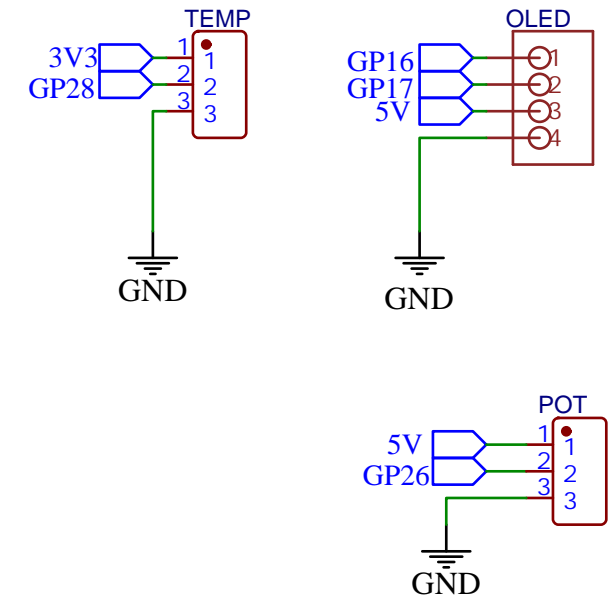

PI_PICO

IRF

POWER

JST

LDH-25-700

FAN

TITLE: Sheet_1		REV: 1.0
	Company:	Sheet: 1/1
	Date: 2022-10-20	Drawn By: Tihan