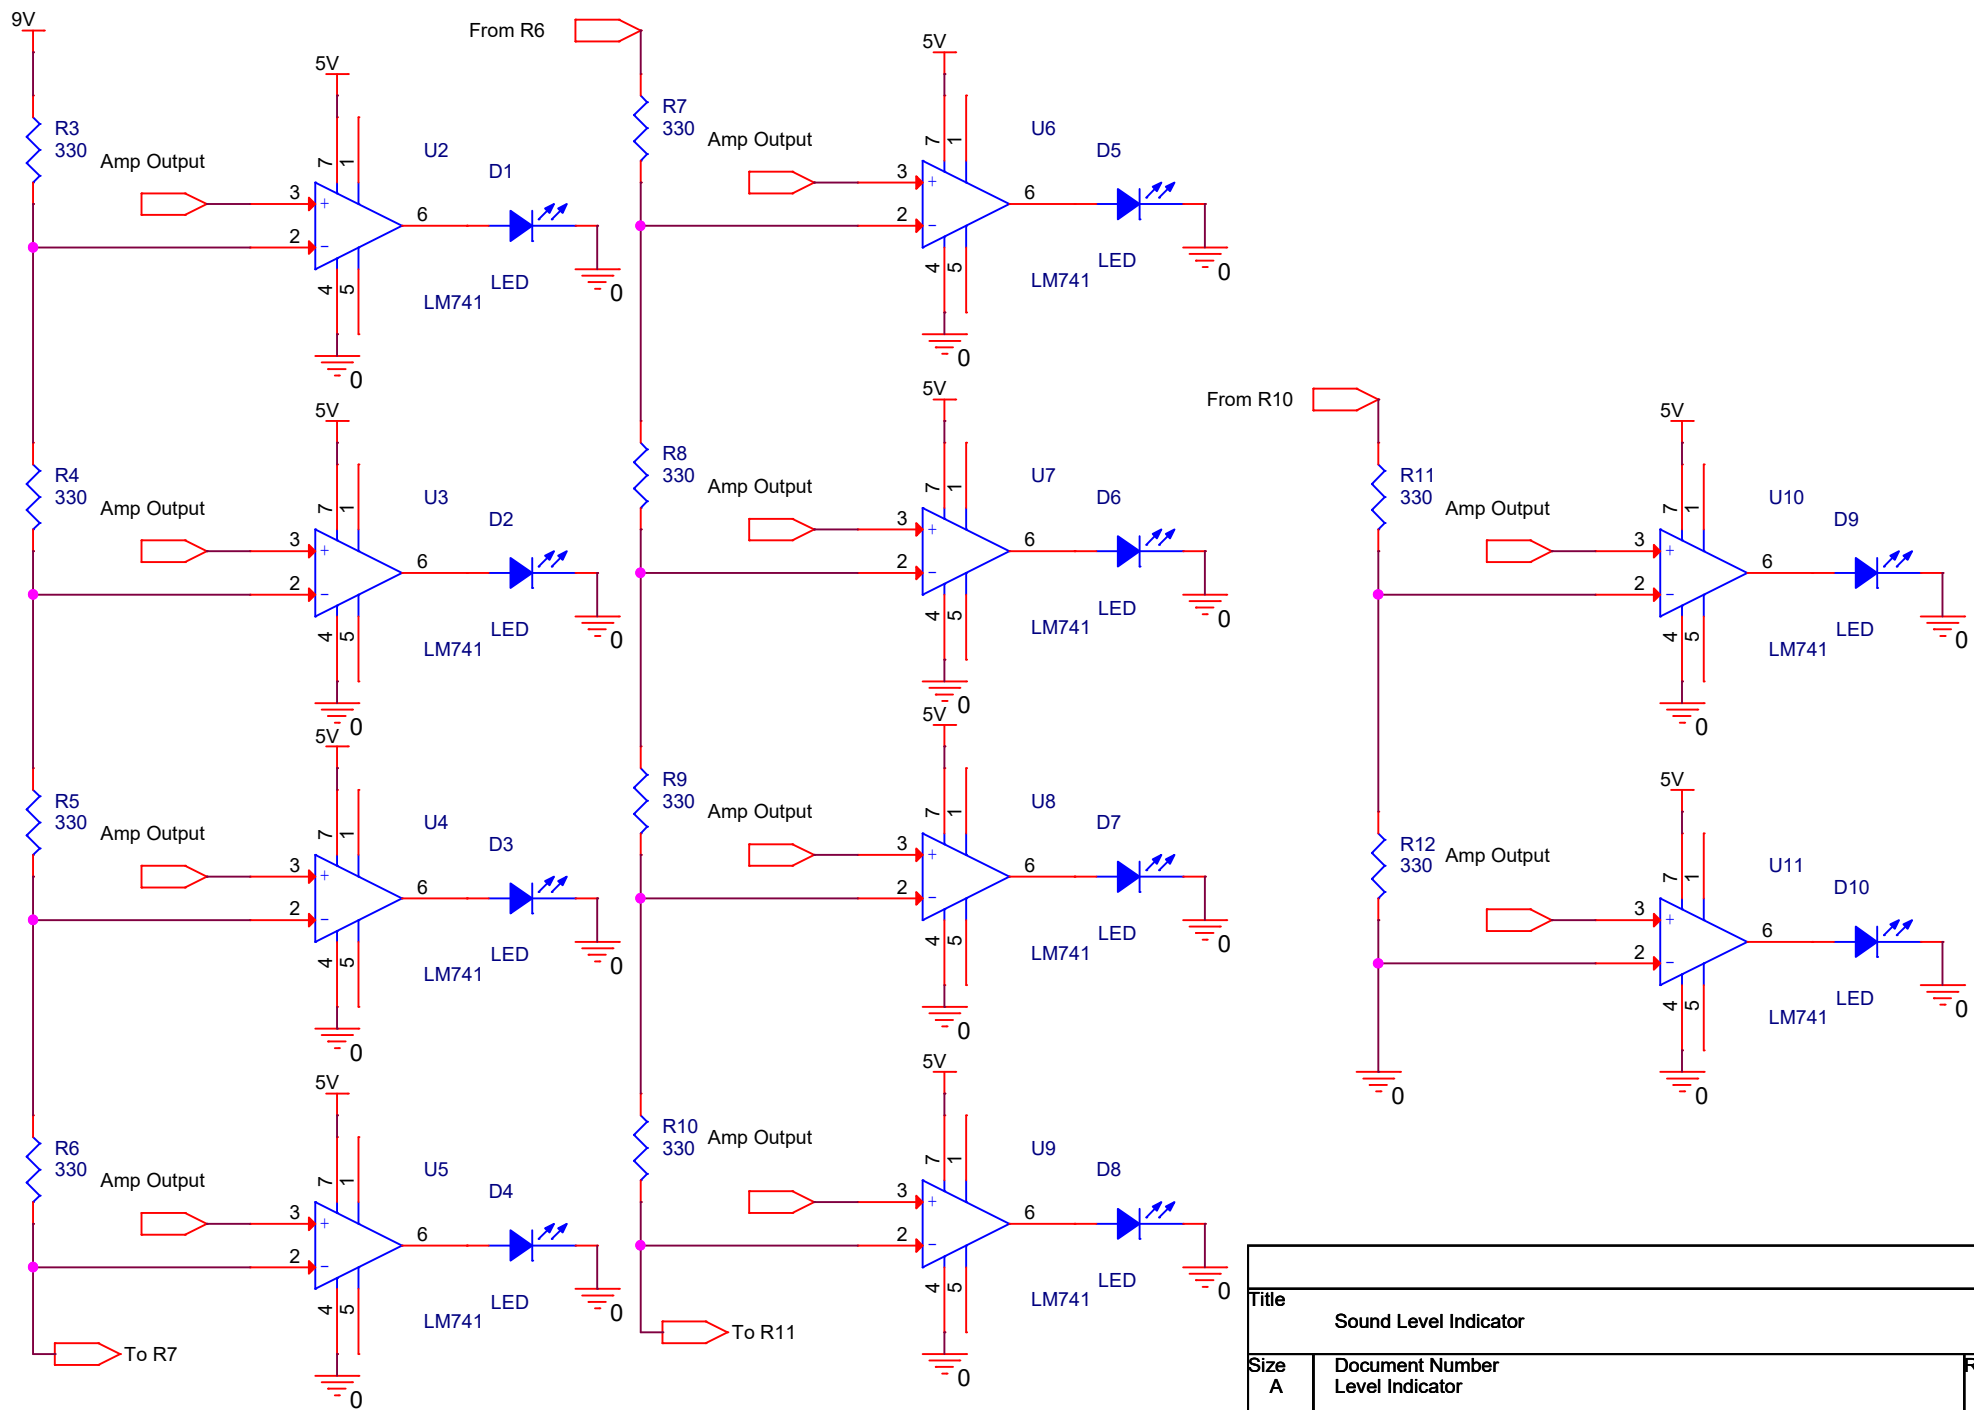

Title		
Sound Level Indicator		
Size	Document Number	Rev
A	Amplifier Circuit (Updated)	1.1
Date:	Saturday, July 06, 2019	Sheet 1 of 2

Title		
Sound Level Indicator		
Size	Document Number	Rev
A	Level Indicator	1.1
Date:	Saturday, July 06, 2019	Sheet 2 of 2