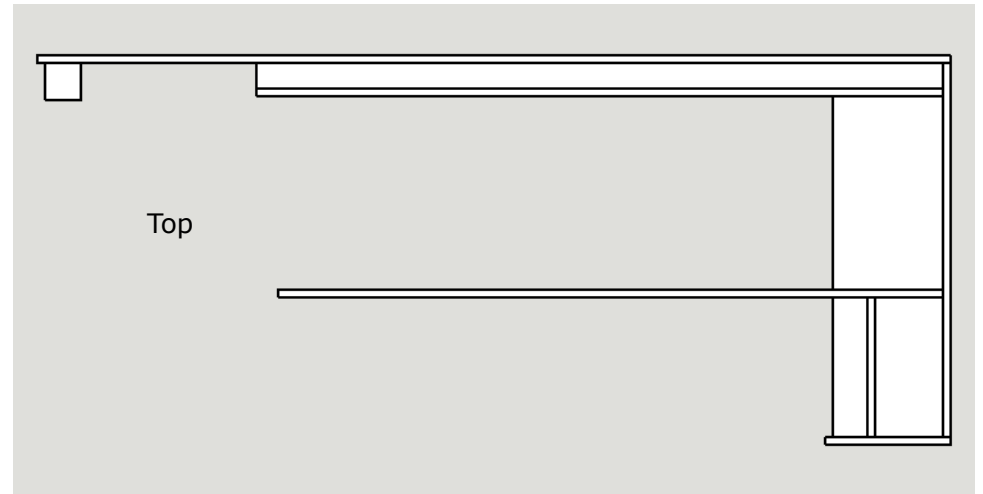

Drawers

Shelves Part

Top

Monitor Stand

• Drawers back

• Hubs shelf side

• Hubs Shelf

43-1/4"

35-1/2"

2"

2-1/2"

25"

• drawer kickplate

• shelves kickplate

• shelves cable run front

• computer shelf facing right

• top middle right back

87"

13-3/8"

6-5/8"

78-1/4"

8"

10-1/2"

35-1/2"