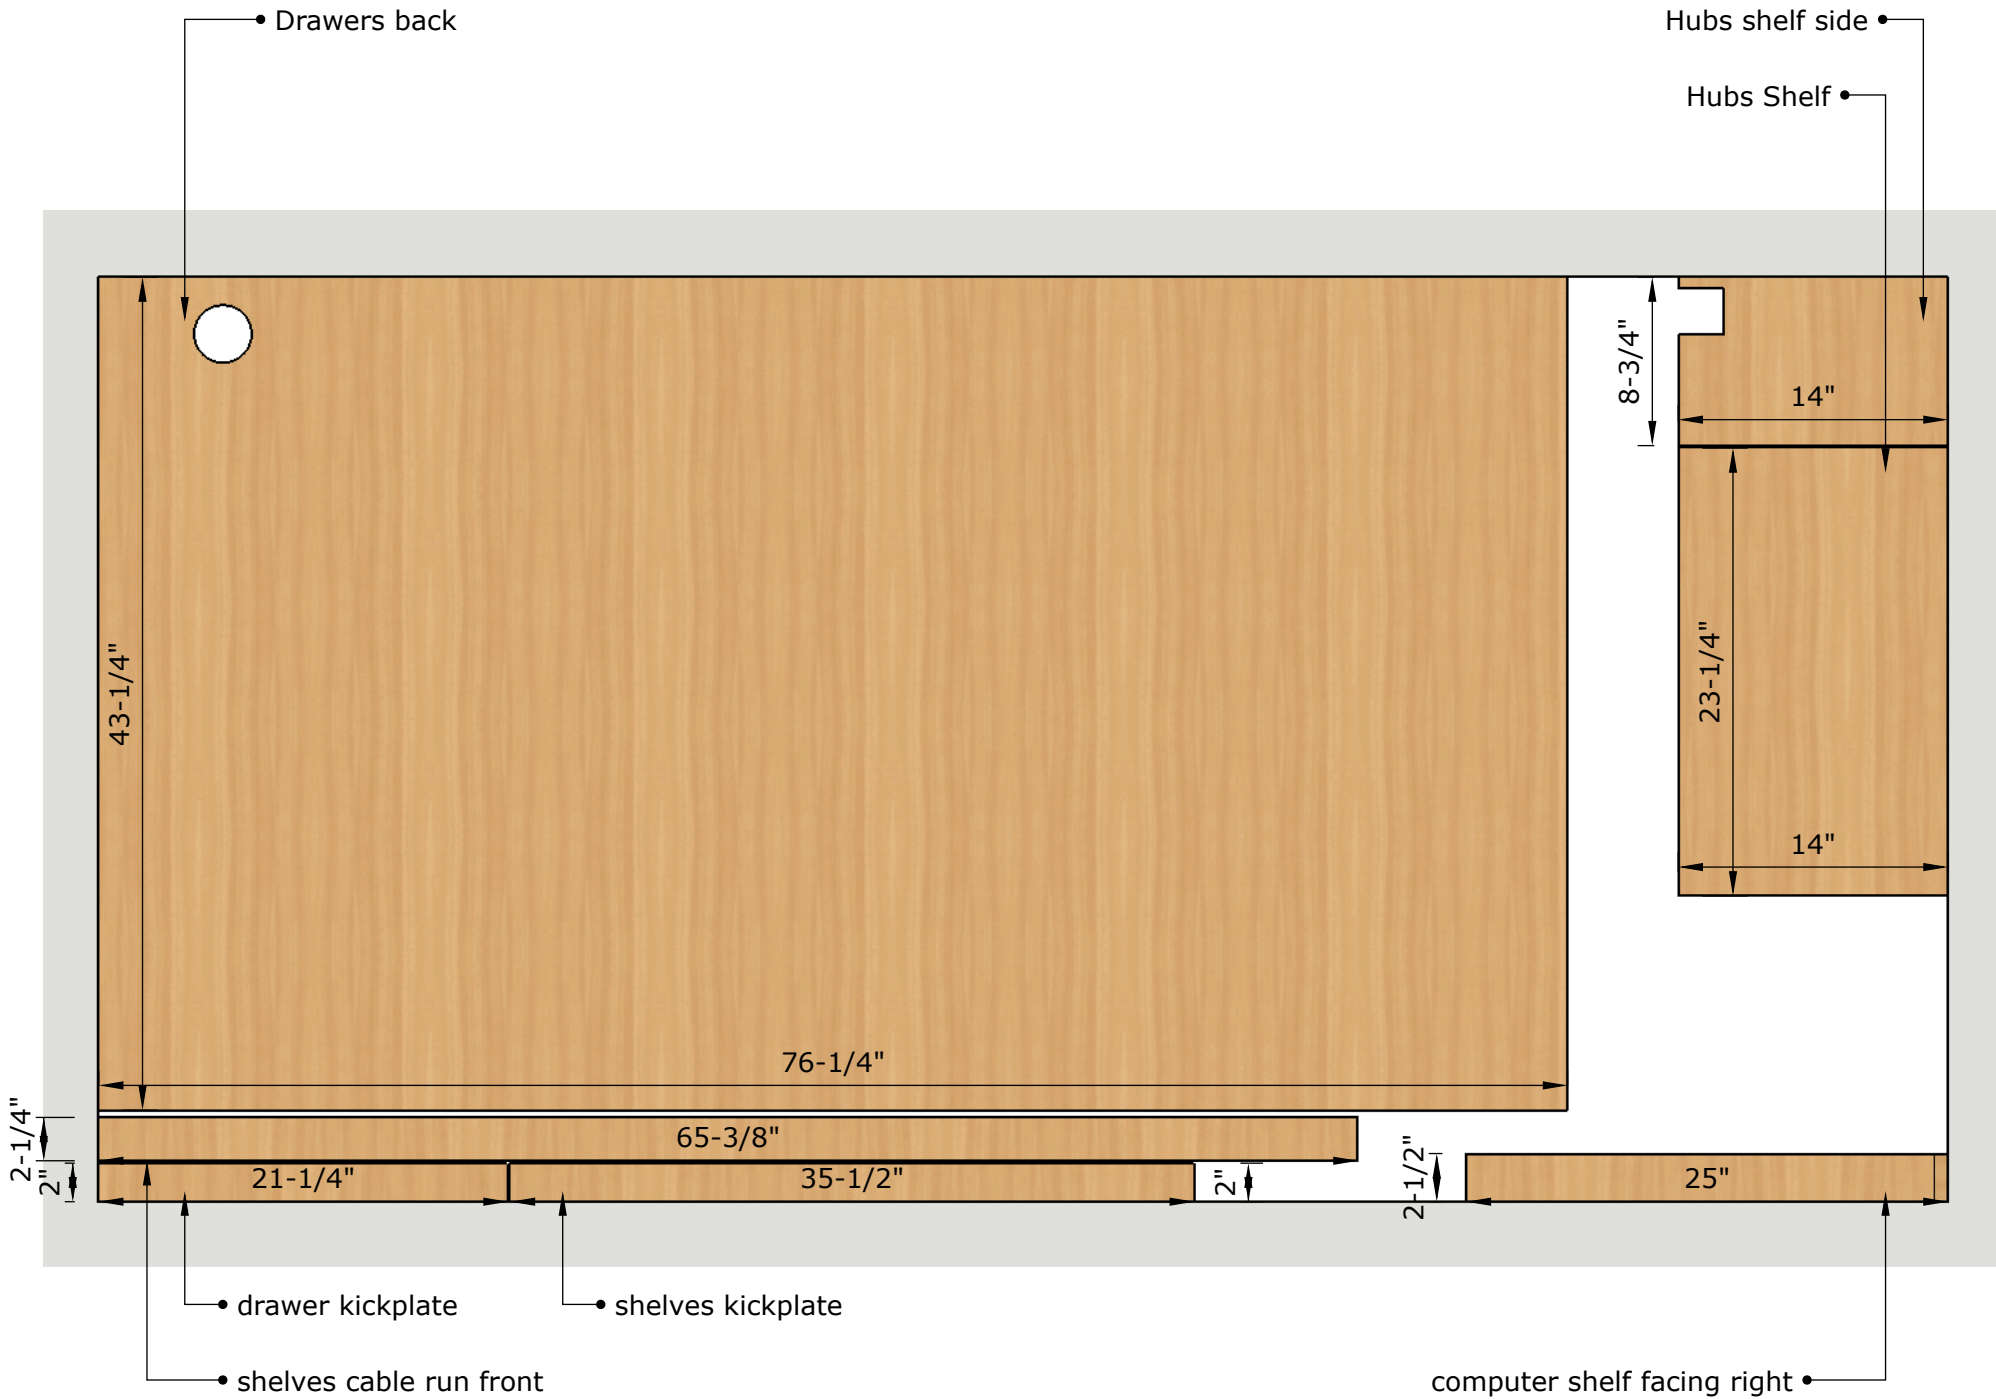

Drawers

Shelves Part

Top

Monitor Stand

• Drawers back

• Hubs shelf side

• Hubs Shelf

43-1/4"

76-1/4"

8-3/4"

14"

23-1/4"

14"

2-1/4"
2"

65-3/8"

21-1/4"

35-1/2"

2"

2-1/2"

25"

• drawer kickplate

• shelves kickplate

• shelves cable run front

• computer shelf facing right

• top middle right back

87"

13-3/8"

6-5/8"

78-1/4"

8"

10-1/2"

35-1/2"