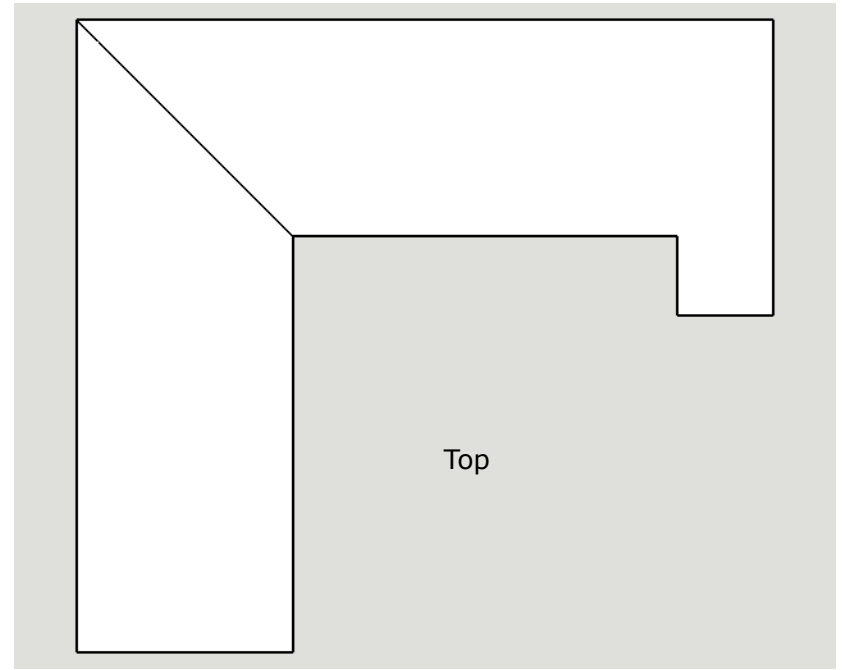

Drawers

Shelves Part

Top

Monitor Stand

• Drawers back

• Hubs shelf side

• Hubs Shelf

43-1/4"

35-1/2"

2"

2-1/2"

25"

• drawer kickplate

• shelves kickplate

• shelves cable run front

• computer shelf facing right

• top middle right back

87"

13-3/8"

6-5/8"

78-1/4"

8"

10-1/2"

35-1/2"

3/8"

78-5/8"

• top middle left back

• Shelf

• Shelf

• top left support

• top top left