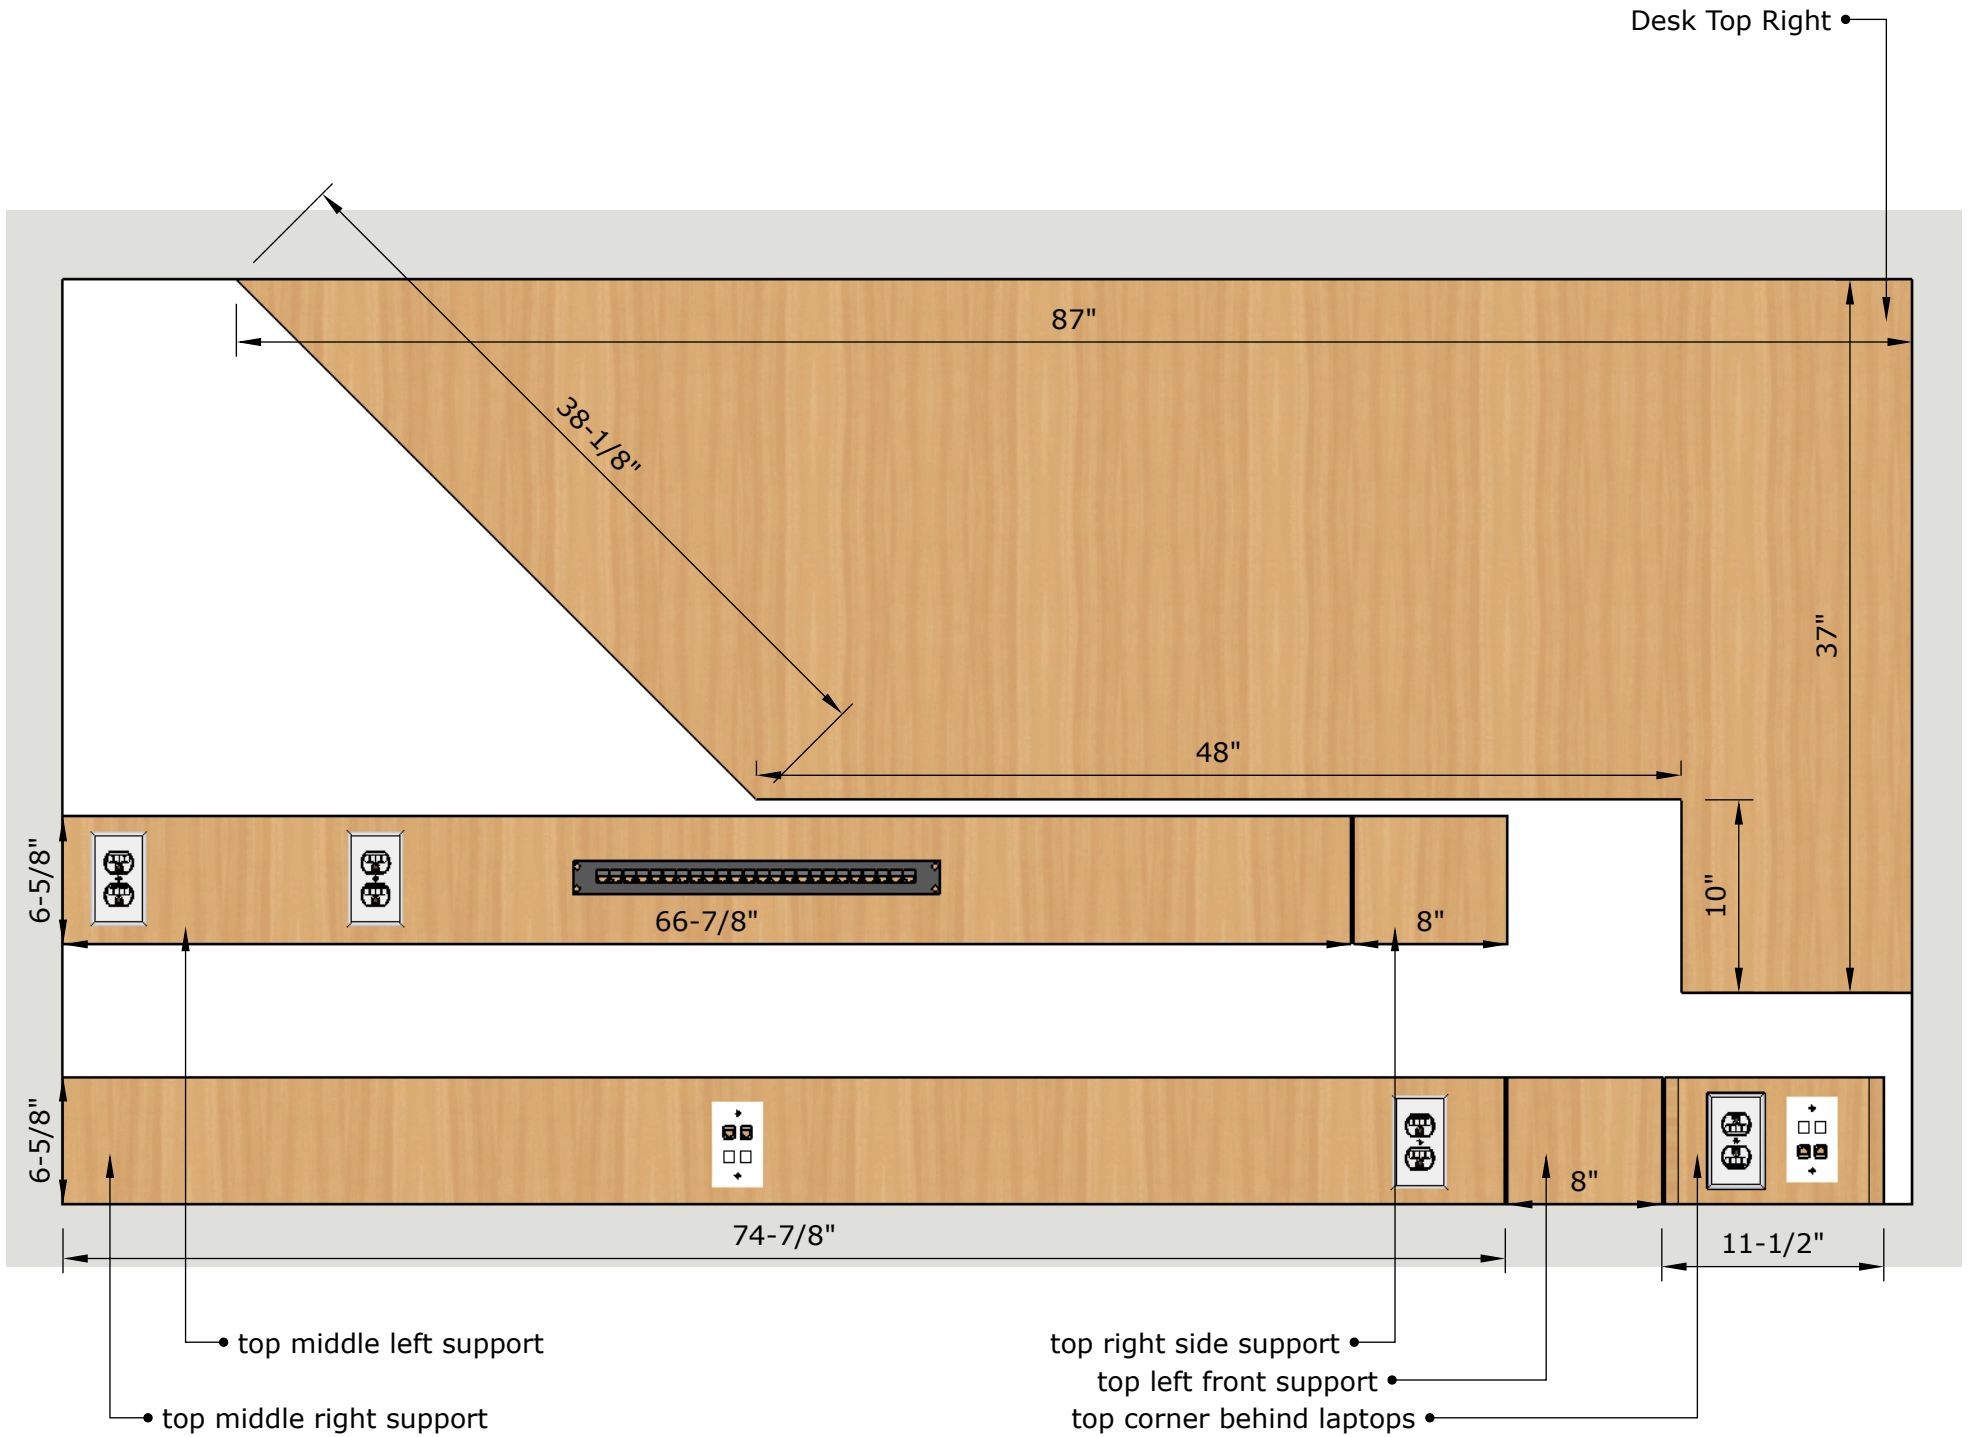

35-1/2"

2"

2-1/2"

25"

• drawer kickplate

• shelves kickplate

• shelves cable run front

• computer shelf facing right

• top middle right back

87"

13-3/8"

6-5/8"

78-1/4"

8"

10-1/2"

35-1/2"

35-1/2"

17"

21-1/8"

7-1/2"

6-5/8"

25-1/2"

27"

50-3/8"

3/8"

78-5/8"

• top middle left back

• Shelf

• Shelf

• top left support

• top top left