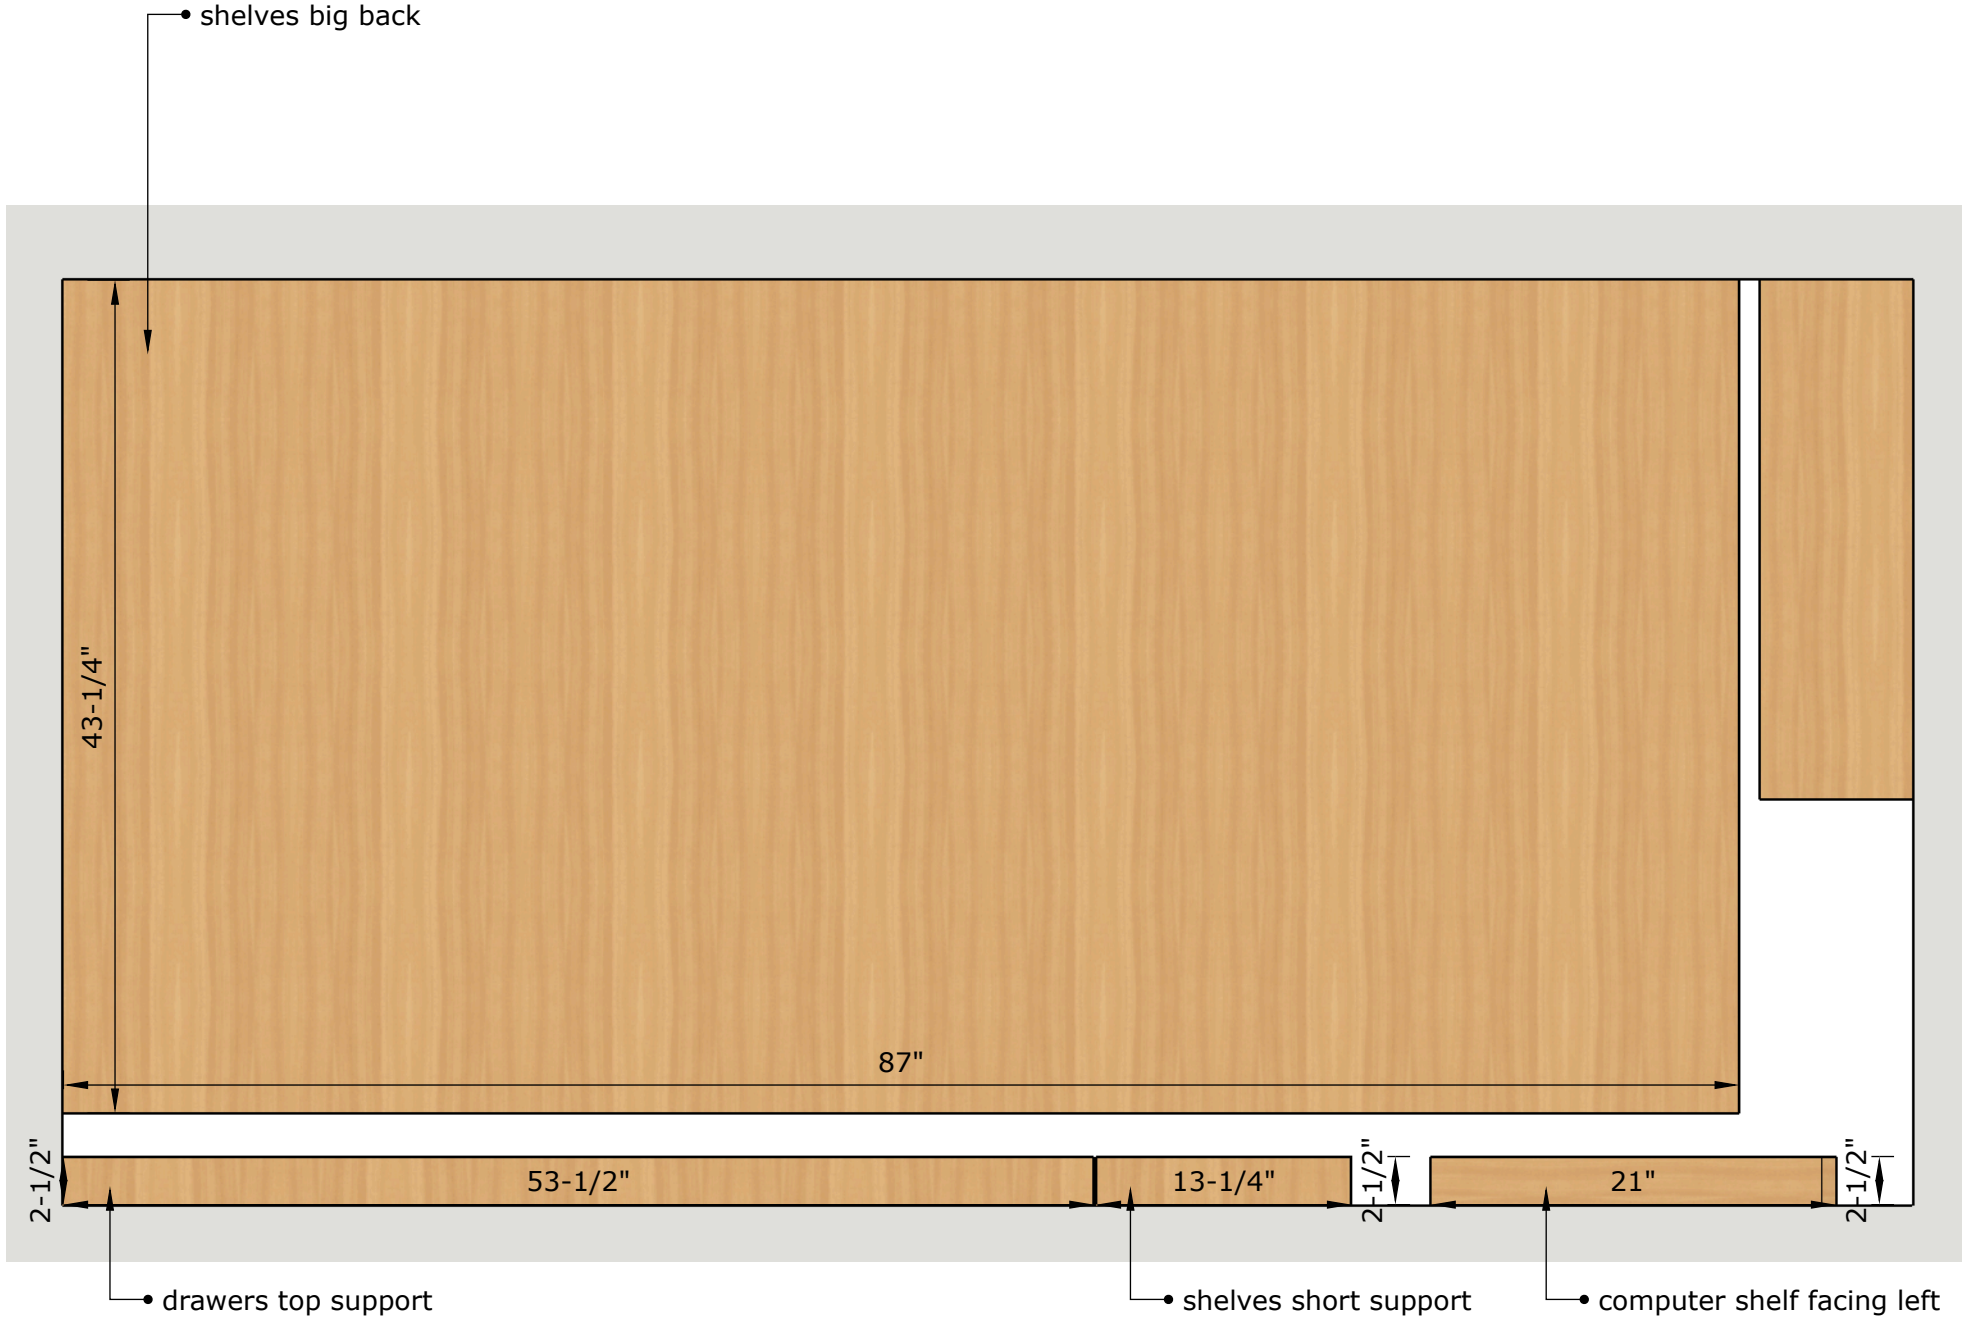

Drawers

Shelves Part

Top

Monitor Stand

• Drawers back

• Hubs shelf side

• Hubs Shelf

43-1/4"

76-1/4"

8-3/4"

14"

23-1/4"

14"

2-1/4"
2"

65-3/8"

21-1/4"

• top middle right back

87"

13-3/8"

6-5/8"

78-1/4"

8"

10-1/2"

35-1/2"

35-1/2"

17"

21-1/8"

7-1/2"

6-5/8"

25-1/2"

27"

50-3/8"