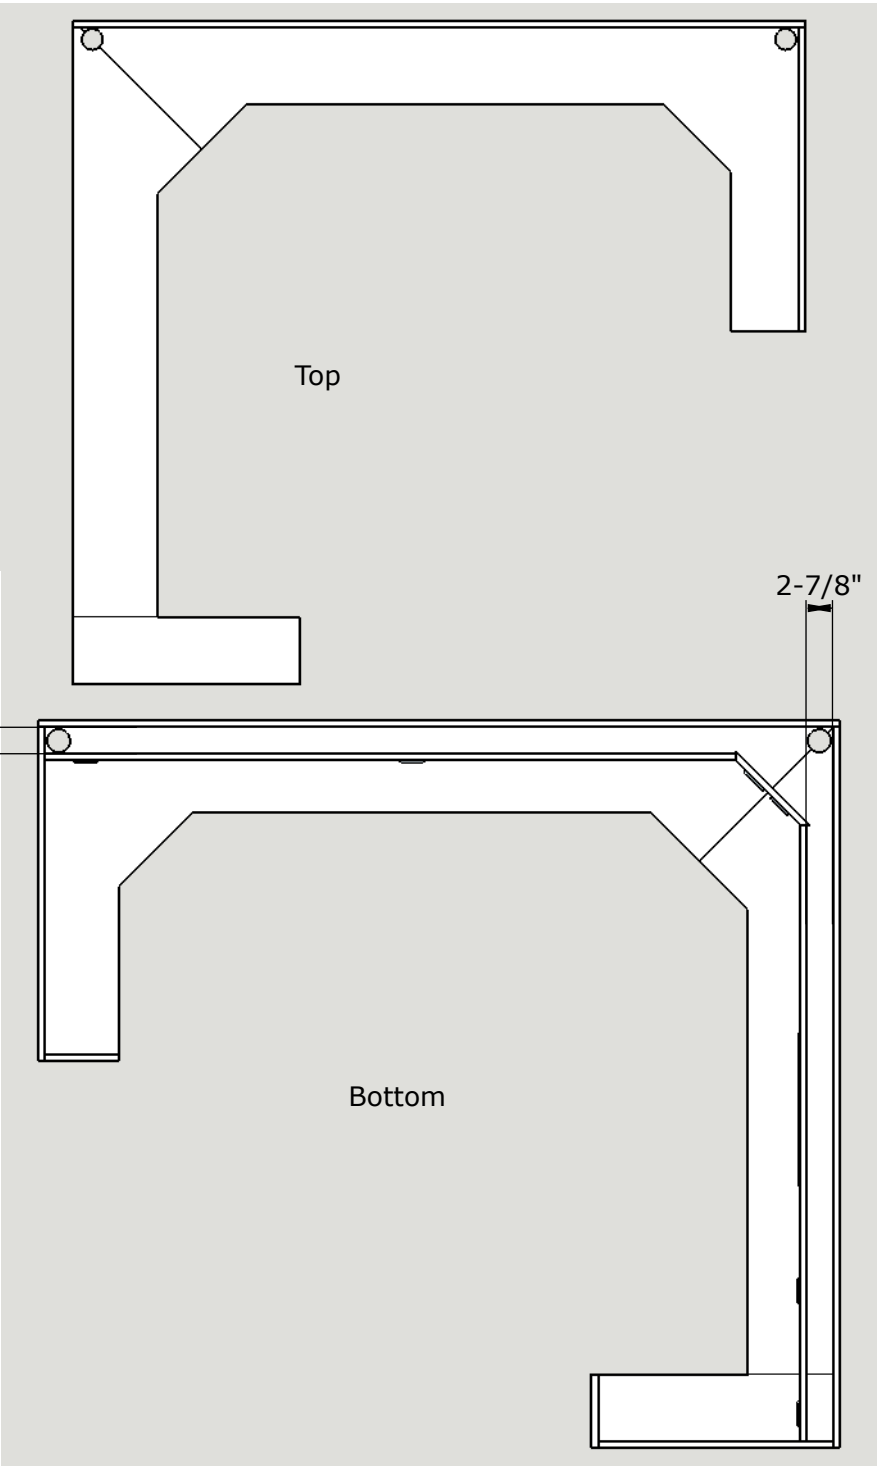

Drawers

Shelves Part

Top

Monitor Stand

• Drawers back

• Hubs shelf side

• Hubs Shelf

43-1/4"

35-1/2"

2"

2-1/2"

25"

• drawer kickplate

• shelves kickplate

• shelves cable run front

• computer shelf facing right

• top middle right back

87"

13-3/8"

6-5/8"

78-1/4"

8"

10-1/2"

35-1/2"

3/8"

78-5/8"

• top middle left back

• Shelf

• Shelf

• top left support

• top top left