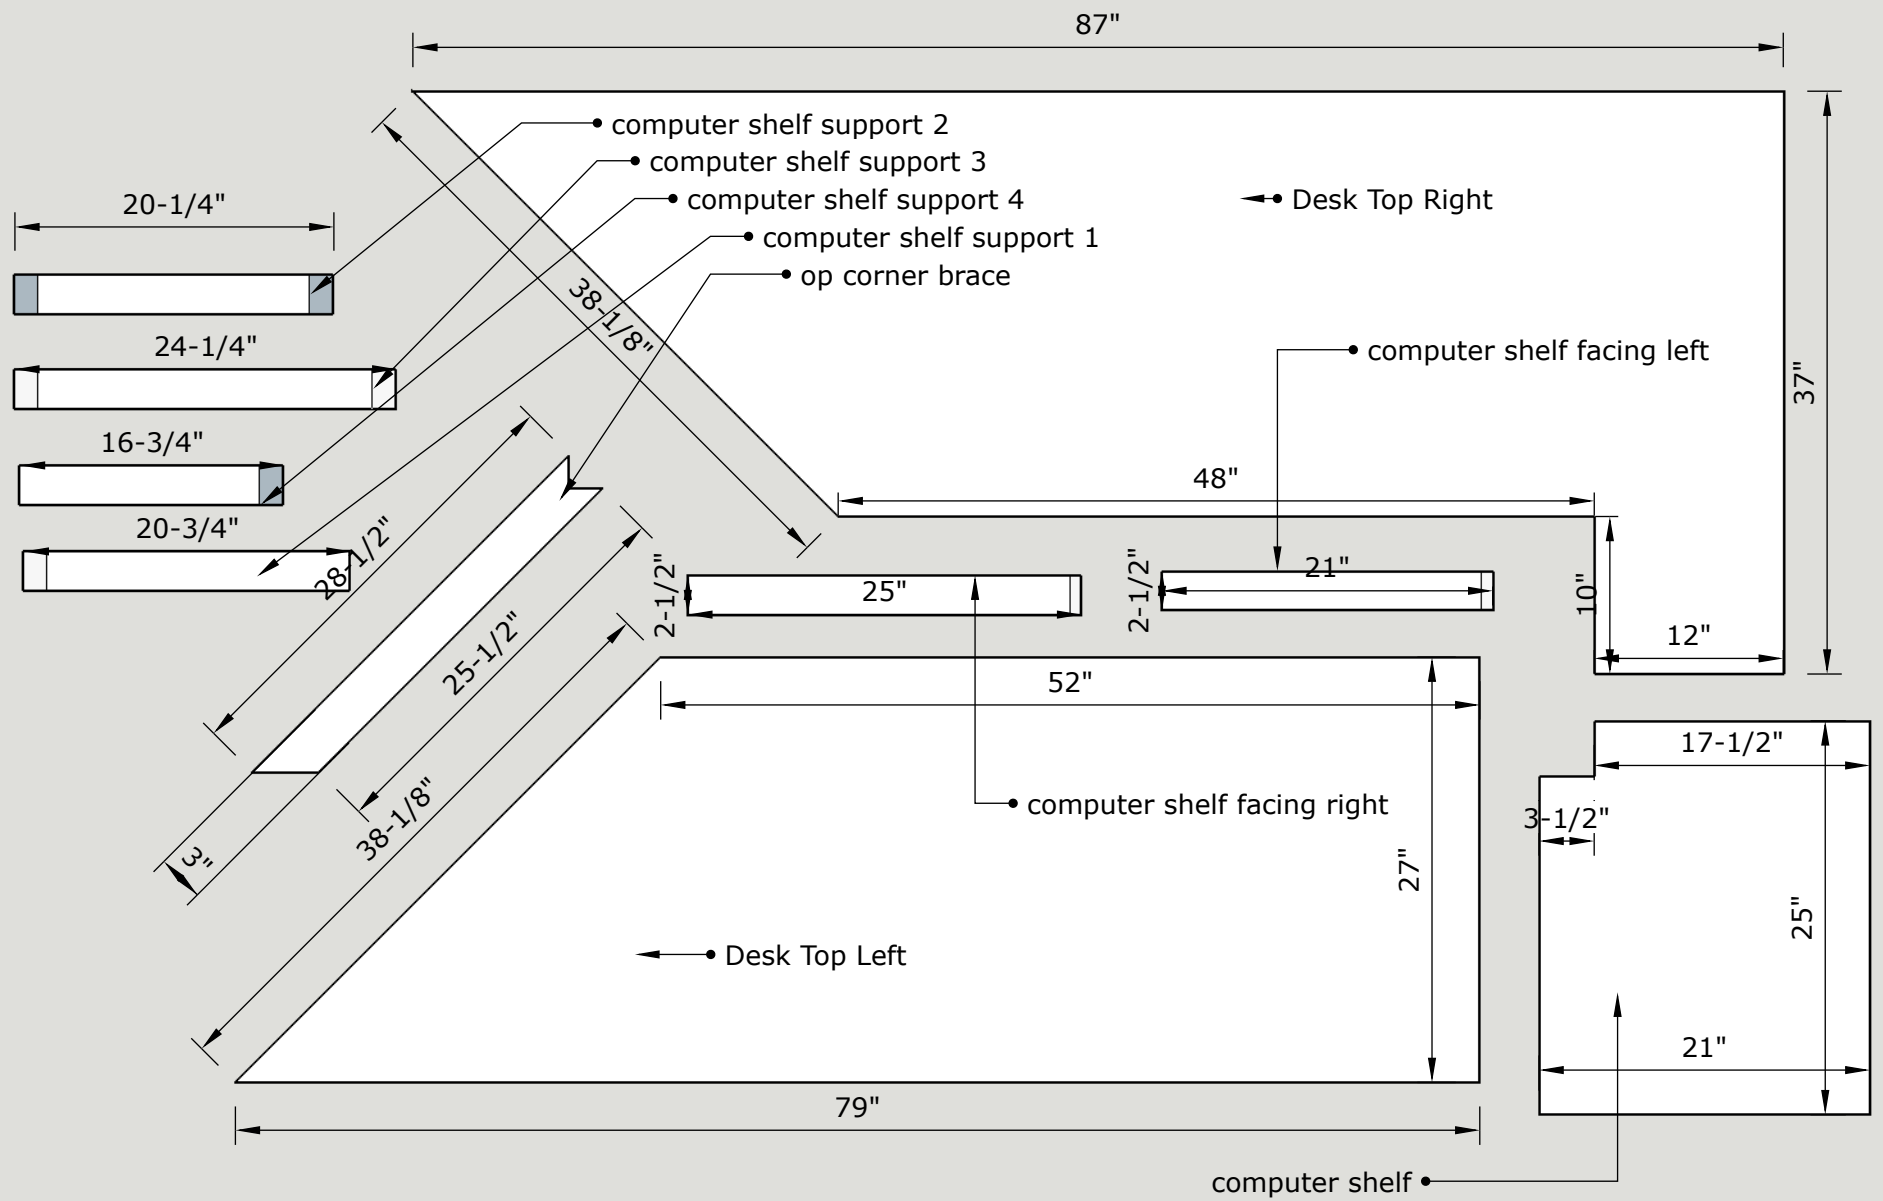

Drawers

Shelves Part

Top

Monitor Stand

• Drawers back

• Hubs shelf side

• Hubs Shelf

43-1/4"

35-1/2"

2"

2-1/2"

25"

• drawer kickplate

• shelves kickplate

• shelves cable run front

• computer shelf facing right

• top middle right back

87"

13-3/8"

6-5/8"

78-1/4"

8"

10-1/2"

35-1/2"

3/8"

78-5/8"

• top middle left back

• Shelf

• Shelf

• top left support

• top top left