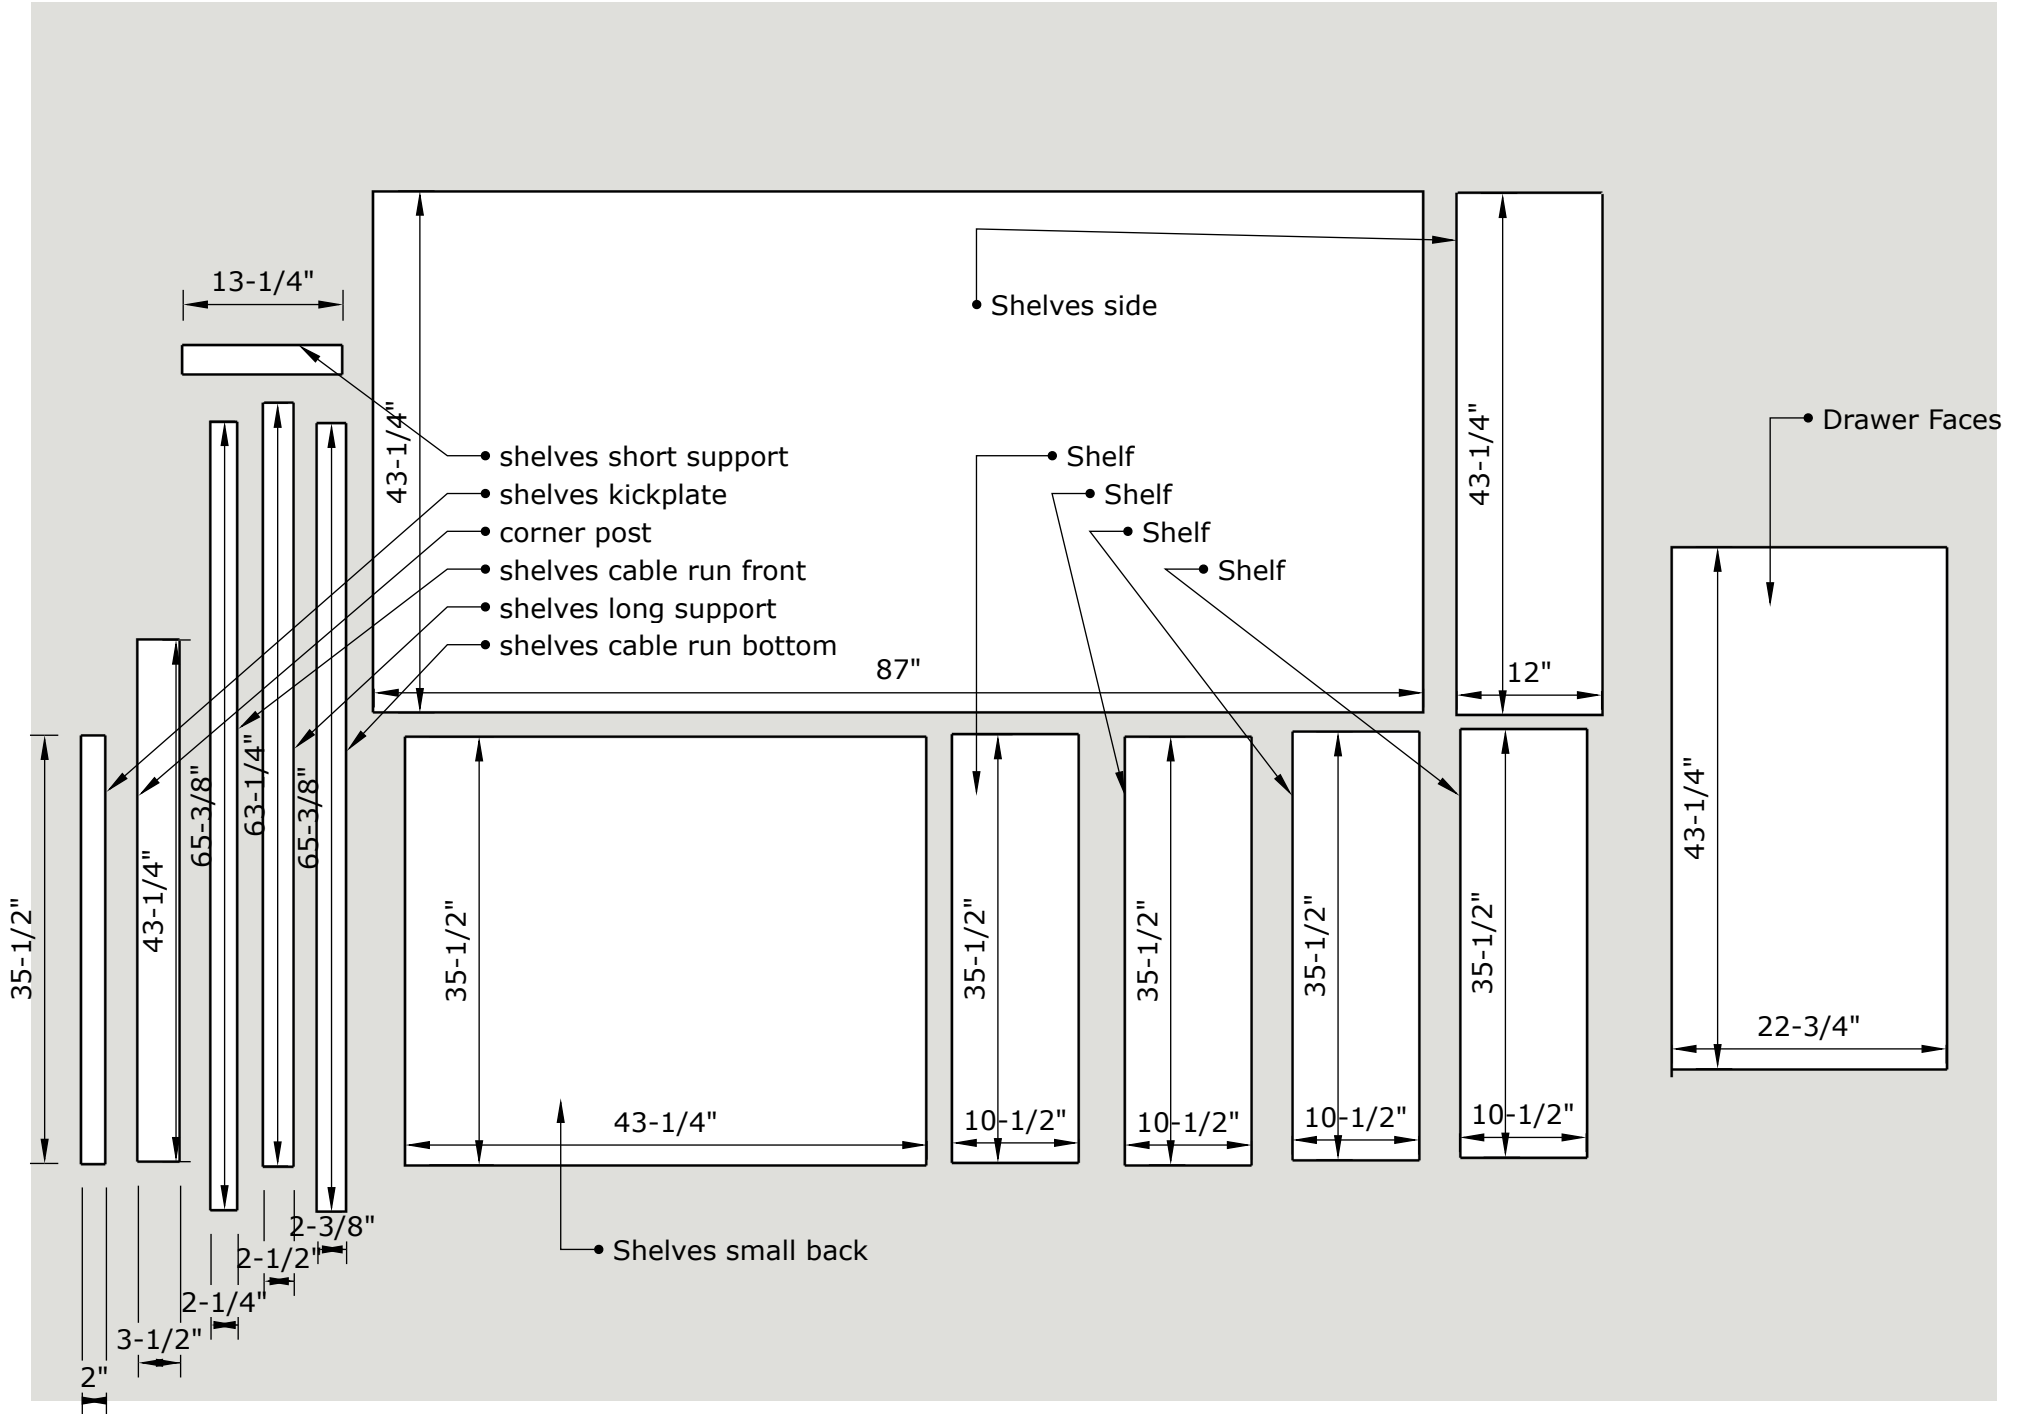

Drawers

Shelves Part

Top

Monitor Stand

• Drawers back

• Hubs shelf side

• Hubs Shelf

43-1/4"

• top middle right back

87"

13-3/8"

6-5/8"

78-1/4"

8"

10-1/2"

35-1/2"

35-1/2"

17"

21-1/8"

7-1/2"

6-5/8"

25-1/2"

27"

50-3/8"

3/8"

78-5/8"

• top middle left back

• Shelf

• Shelf

• top left support

• top top left