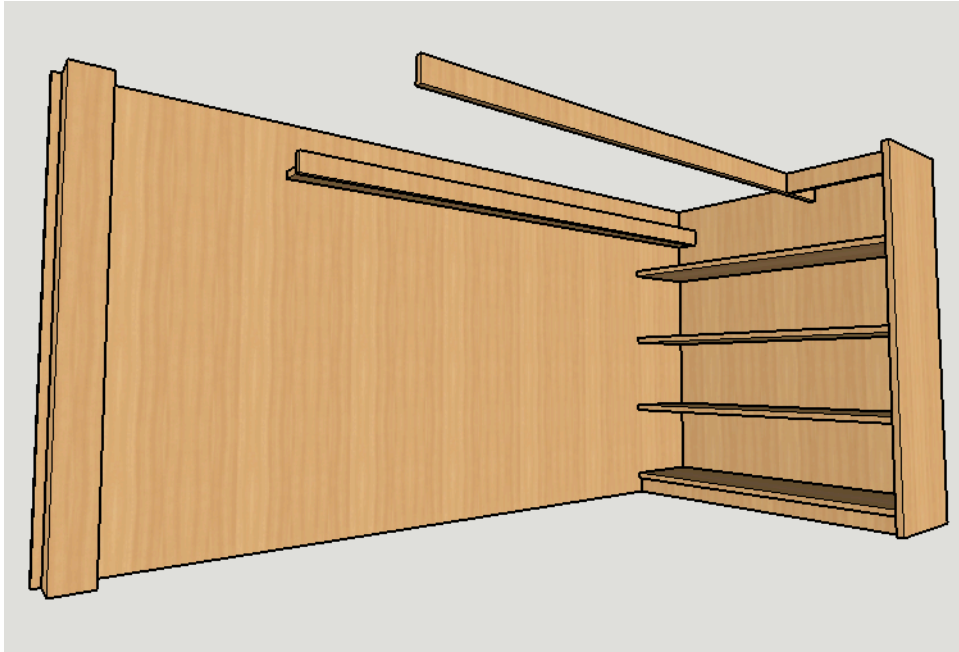

Drawers

Shelves Part

Top

Monitor Stand

• Drawers back

• Hubs shelf side

• Hubs Shelf

43-1/4"

35-1/2"

2"

2-1/2"

25"

• drawer kickplate

• shelves kickplate

• shelves cable run front

• computer shelf facing right

• top middle right back

87"

13-3/8"

6-5/8"

78-1/4"

8"

10-1/2"

35-1/2"