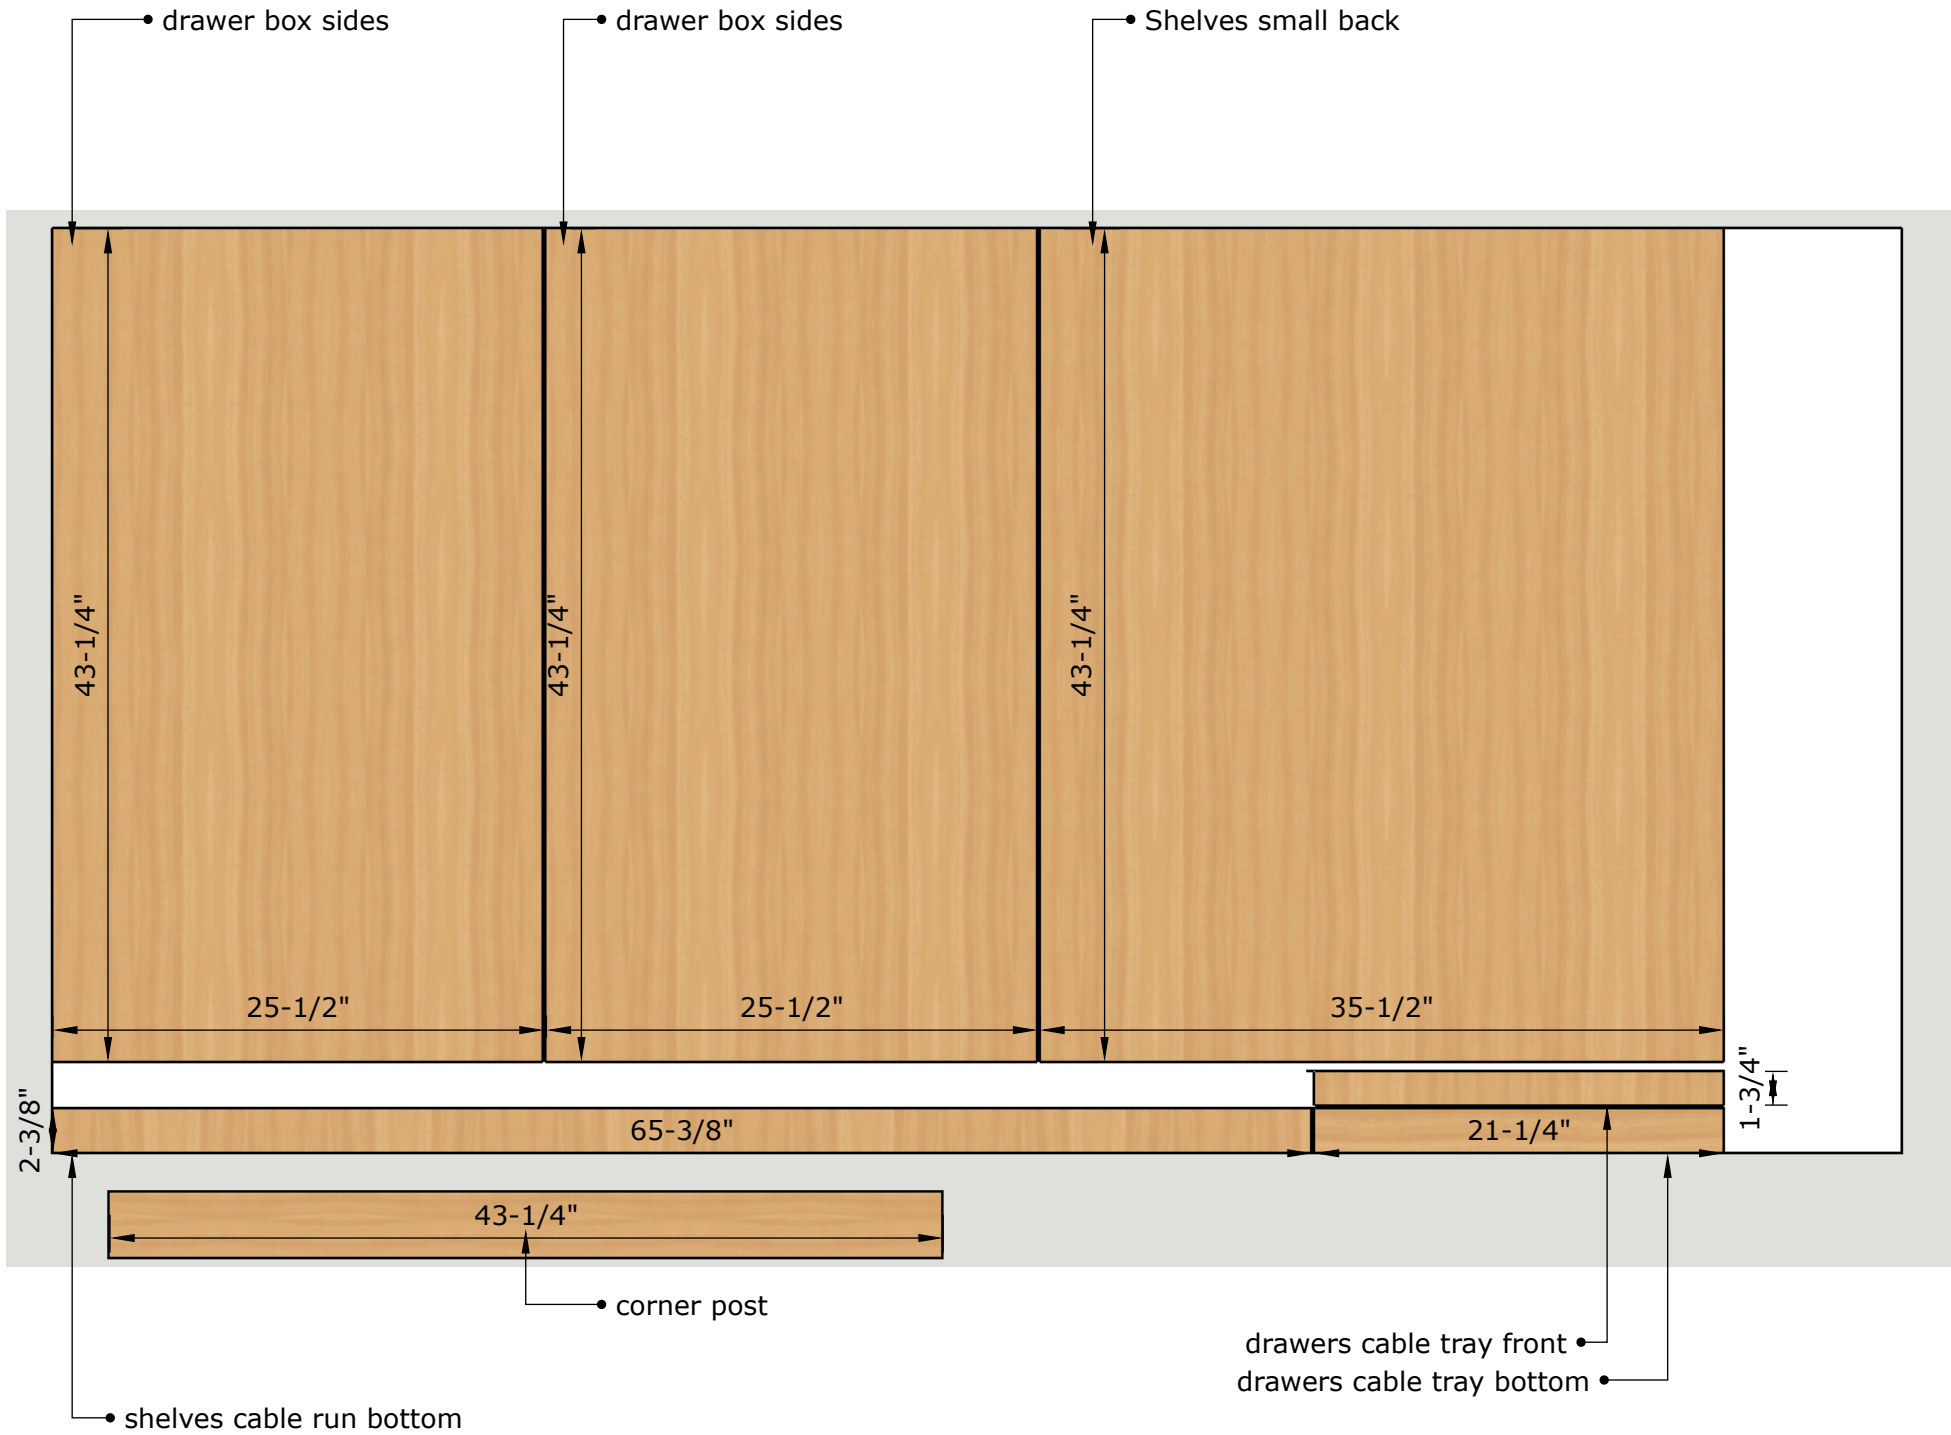

35-1/2"

2"

2-1/2"

25"

• drawer kickplate

• shelves kickplate

• shelves cable run front

• computer shelf facing right

• top middle right back

87"

13-3/8"

6-5/8"

78-1/4"

8"

10-1/2"

35-1/2"

35-1/2"

17"

21-1/8"

7-1/2"

6-5/8"

25-1/2"

27"

50-3/8"

3/8"

78-5/8"

• top middle left back

• Shelf

• Shelf

• top left support

• top top left