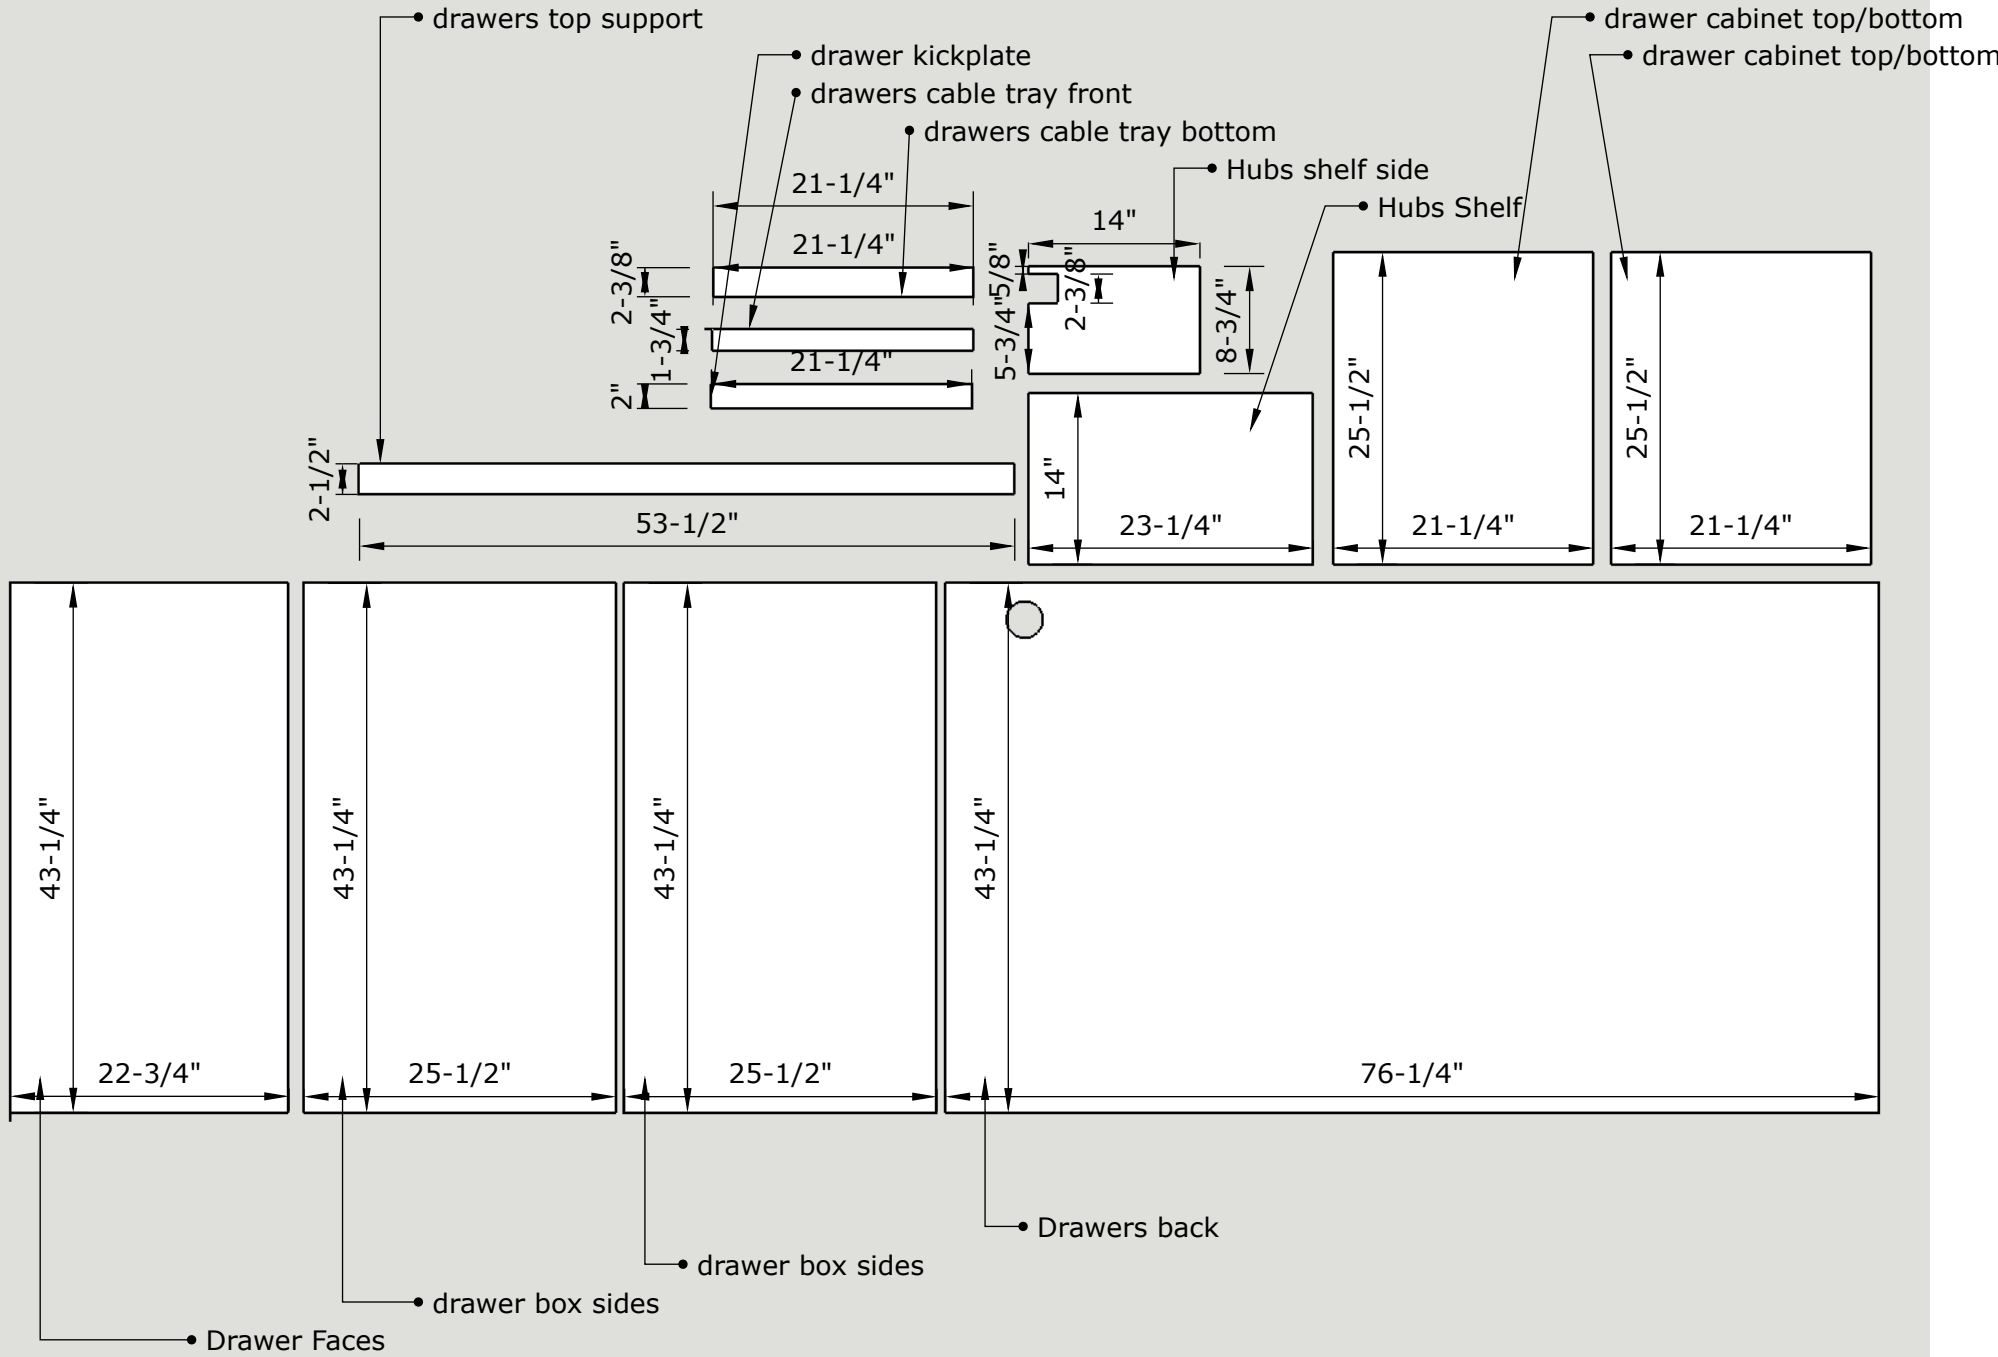

Drawers

Shelves Part

Top

Monitor Stand

• Drawers back

• Hubs shelf side

• Hubs Shelf

43-1/4"

76-1/4"

8-3/4"

14"

23-1/4"

14"

2-1/4"
2"

65-3/8"

21-1/4"

35-1/2"

2"

2-1/2"

25"

• drawer kickplate

• shelves kickplate

• shelves cable run front

• computer shelf facing right

• top middle right back

87"

13-3/8"

6-5/8"

78-1/4"

8"

10-1/2"

35-1/2"