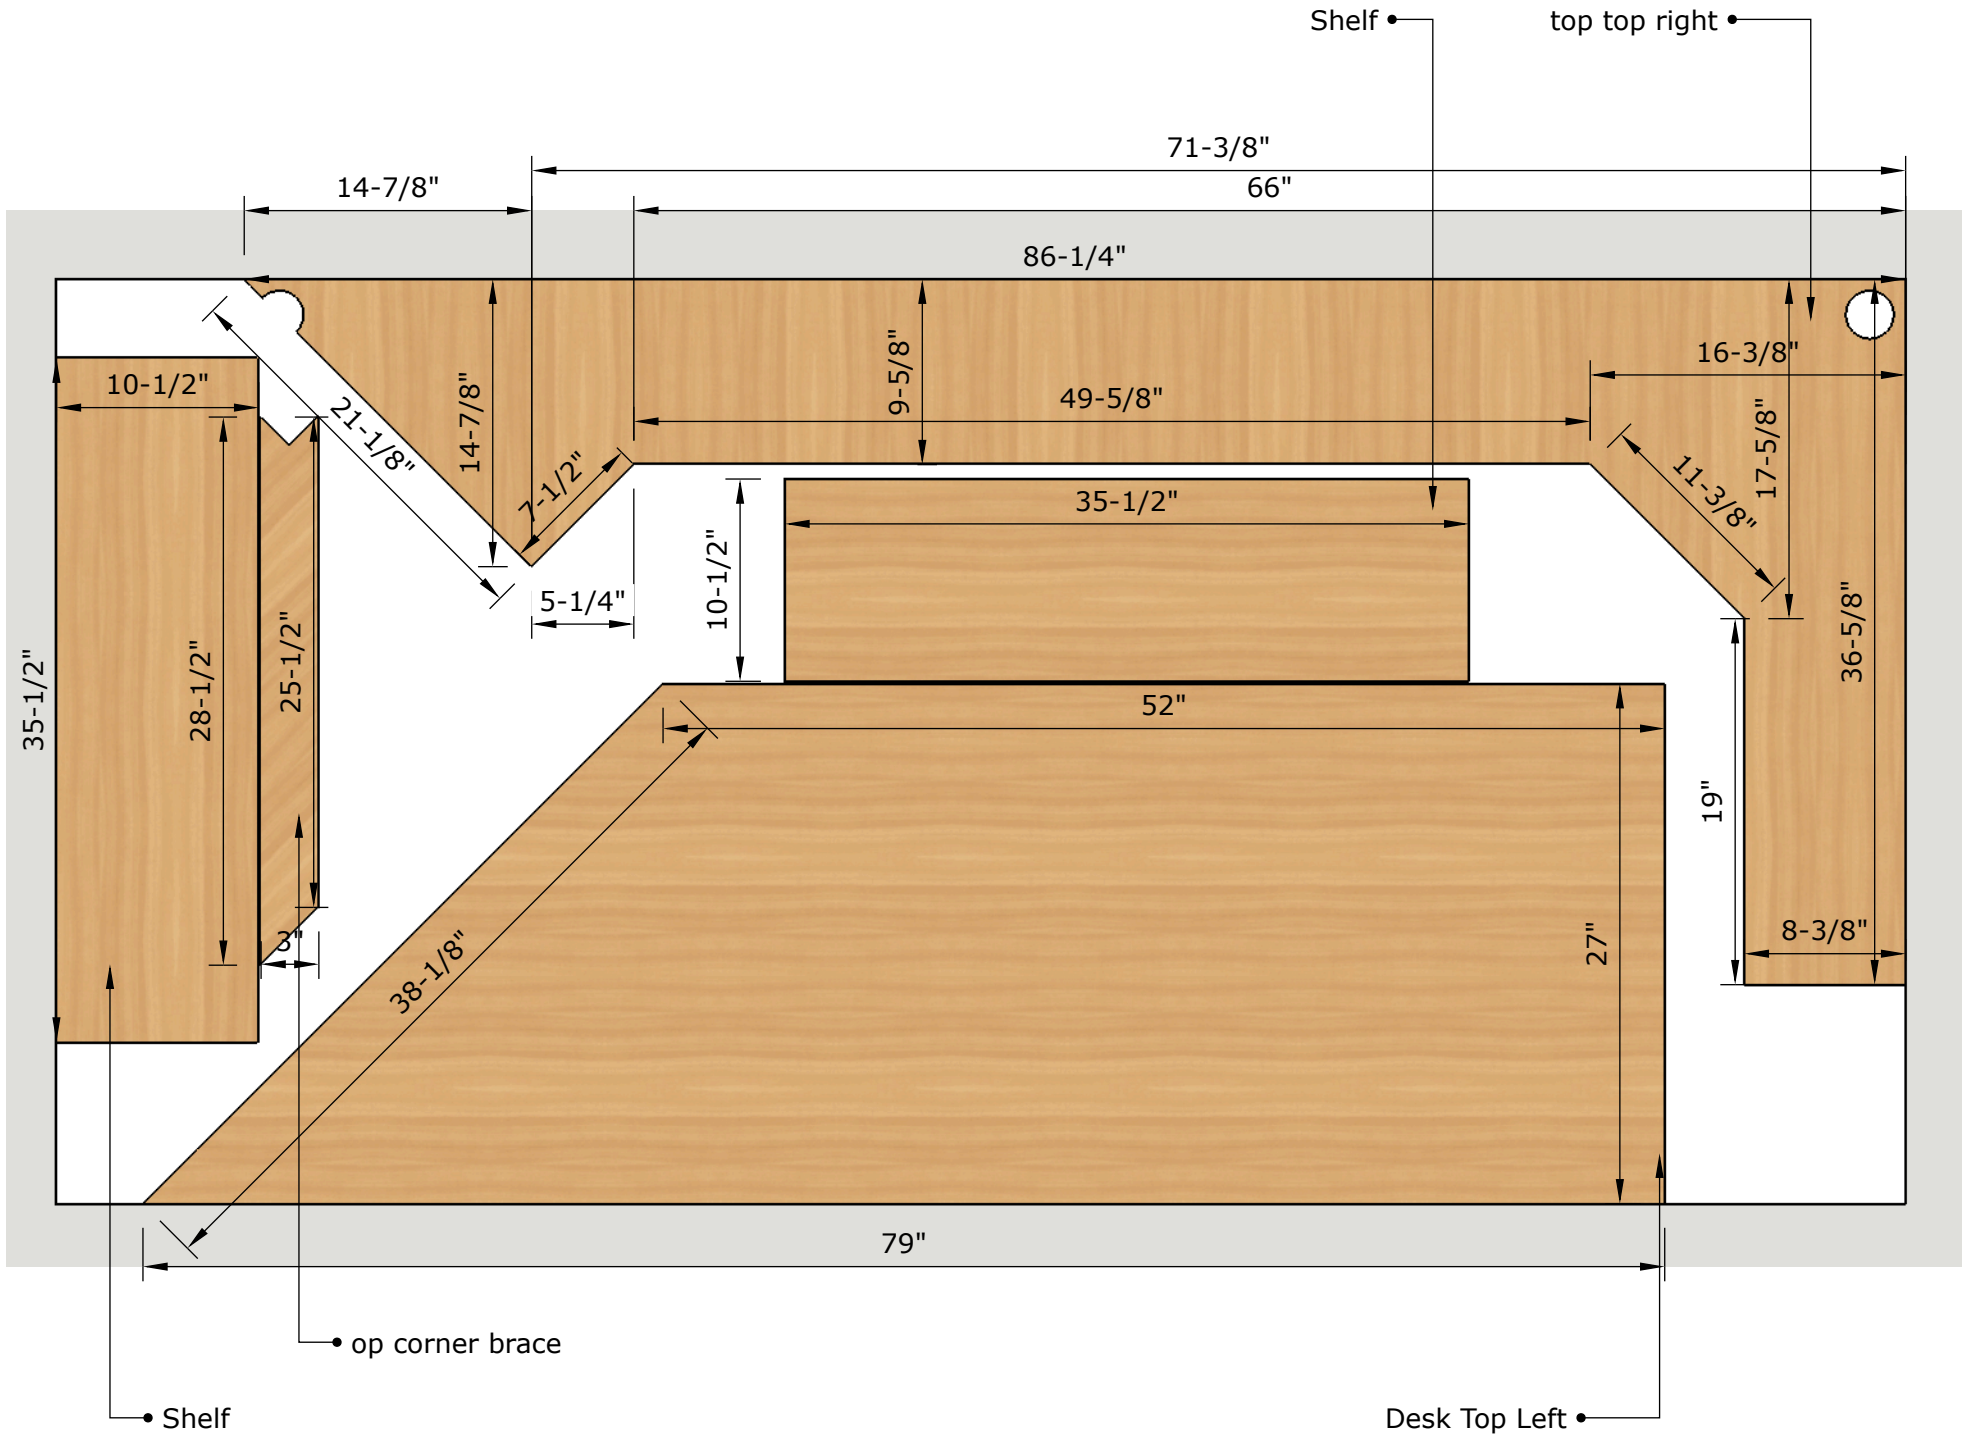

35-1/2"

2"

2-1/2"

25"

• drawer kickplate

• shelves kickplate

• shelves cable run front

• computer shelf facing right

• top middle right back

87"

13-3/8"

6-5/8"

78-1/4"

8"

10-1/2"

35-1/2"

35-1/2"

17"

21-1/8"

7-1/2"

6-5/8"

25-1/2"

27"

50-3/8"

3/8"

78-5/8"

• top middle left back

• Shelf

• Shelf

• top left support

• top top left