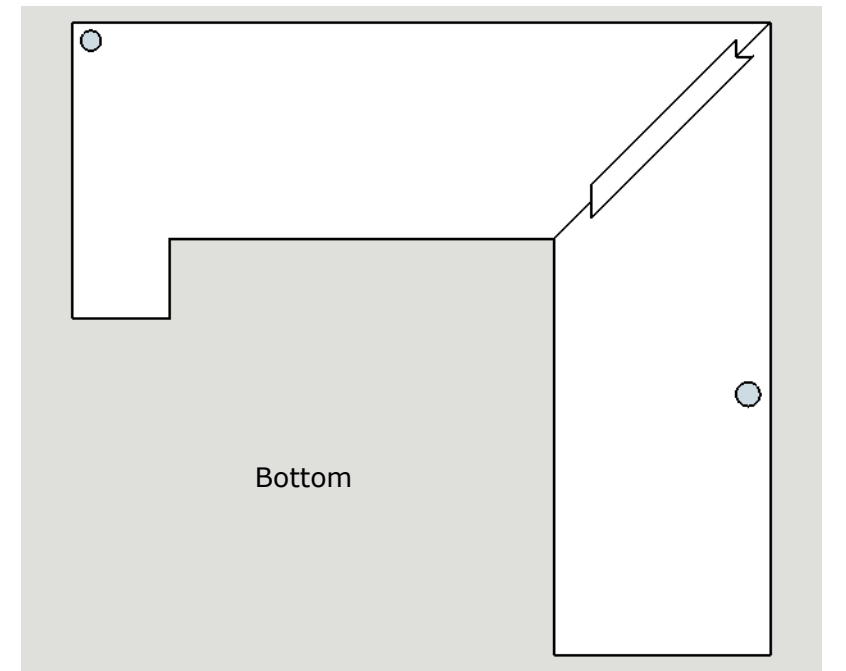

Drawers

Shelves Part

Top

Monitor Stand

• Drawers back

• Hubs shelf side

• Hubs Shelf

43-1/4"

35-1/2"

2"

2-1/2"

25"

• drawer kickplate

• shelves kickplate

• shelves cable run front

• computer shelf facing right

• top middle right back

87"

13-3/8"

6-5/8"

78-1/4"

8"

10-1/2"

35-1/2"

3/8"

78-5/8"

• top middle left back

• Shelf

• Shelf

• top left support

• top top left