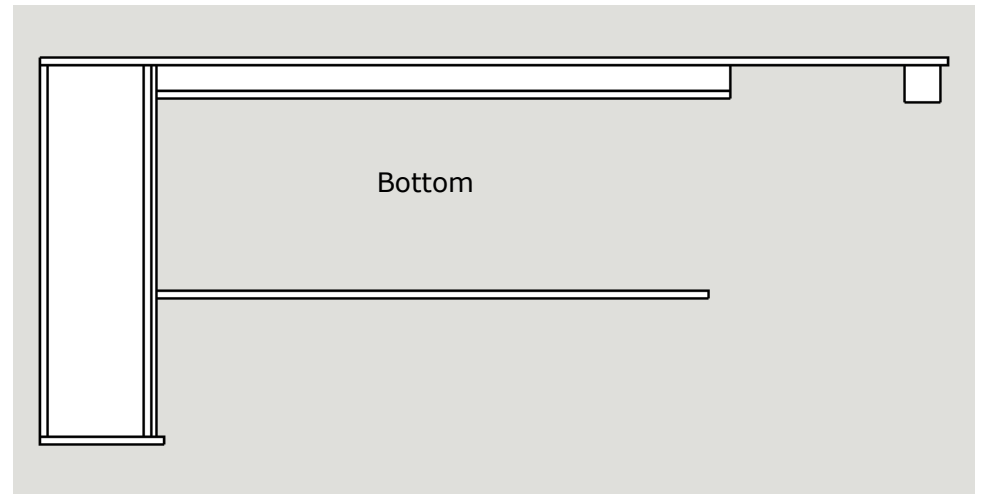

Drawers

Shelves Part

Top

Monitor Stand

• Drawers back

• Hubs shelf side

• Hubs Shelf

43-1/4"

35-1/2"

2"

2-1/2"

25"

• drawer kickplate

• shelves kickplate

• shelves cable run front

• computer shelf facing right

• top middle right back

87"

13-3/8"

6-5/8"

78-1/4"

8"

10-1/2"

35-1/2"