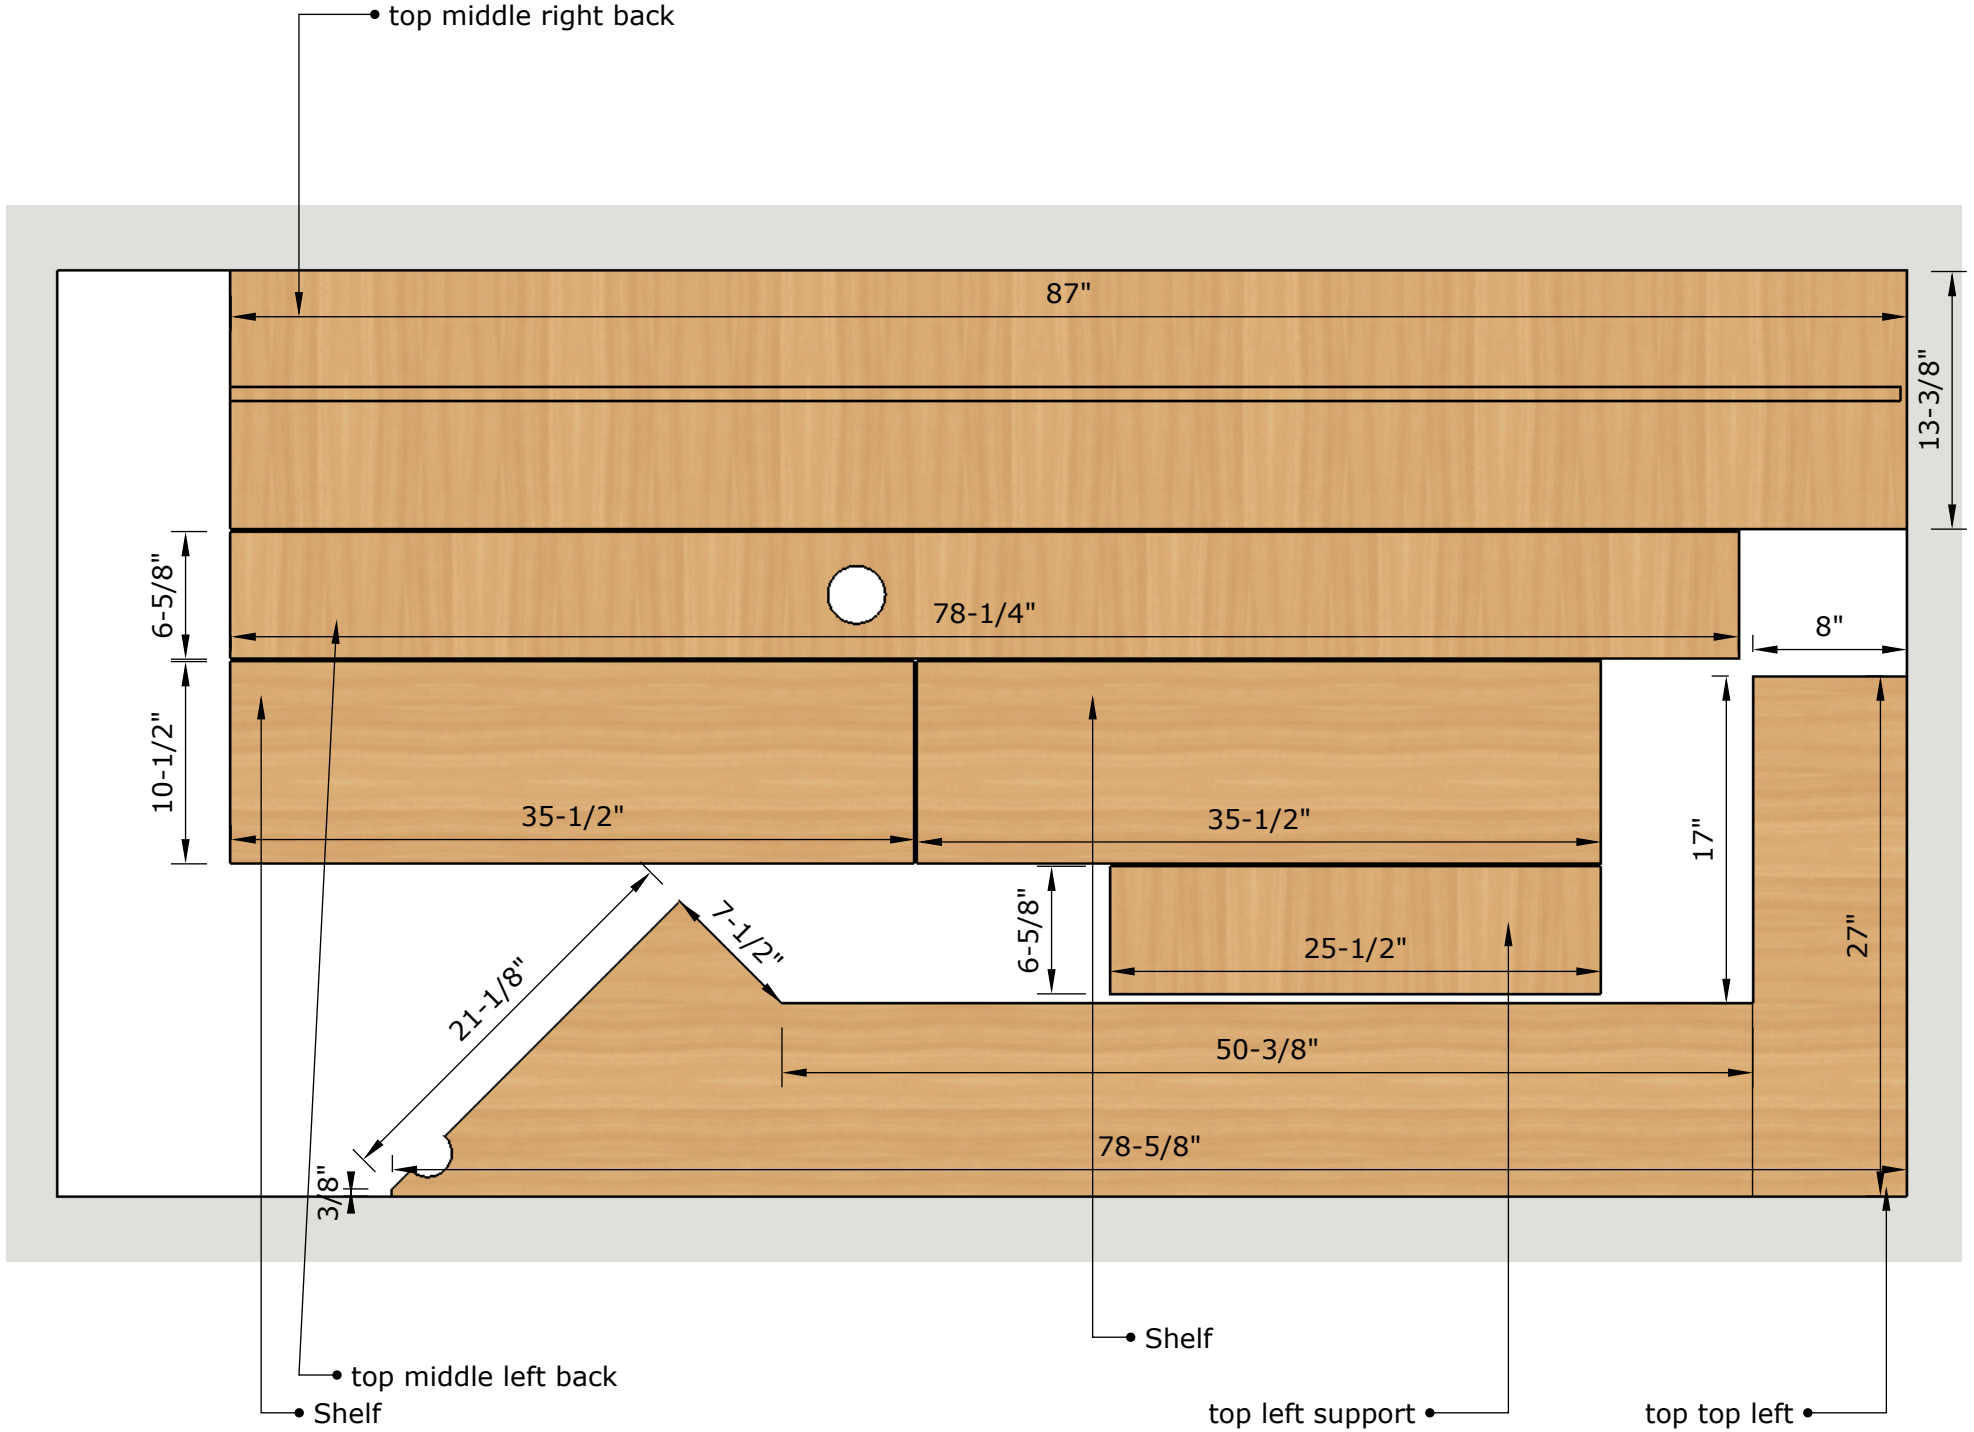

35-1/2"

2"

2-1/2"

25"

• drawer kickplate

• shelves kickplate

• shelves cable run front

• computer shelf facing right

• top middle right back

87"

13-3/8"

6-5/8"

78-1/4"

8"

10-1/2"

35-1/2"

35-1/2"

17"

21-1/8"

7-1/2"

6-5/8"

25-1/2"

27"

50-3/8"

3/8"

78-5/8"

• top middle left back

• Shelf

• Shelf

• top left support

• top top left