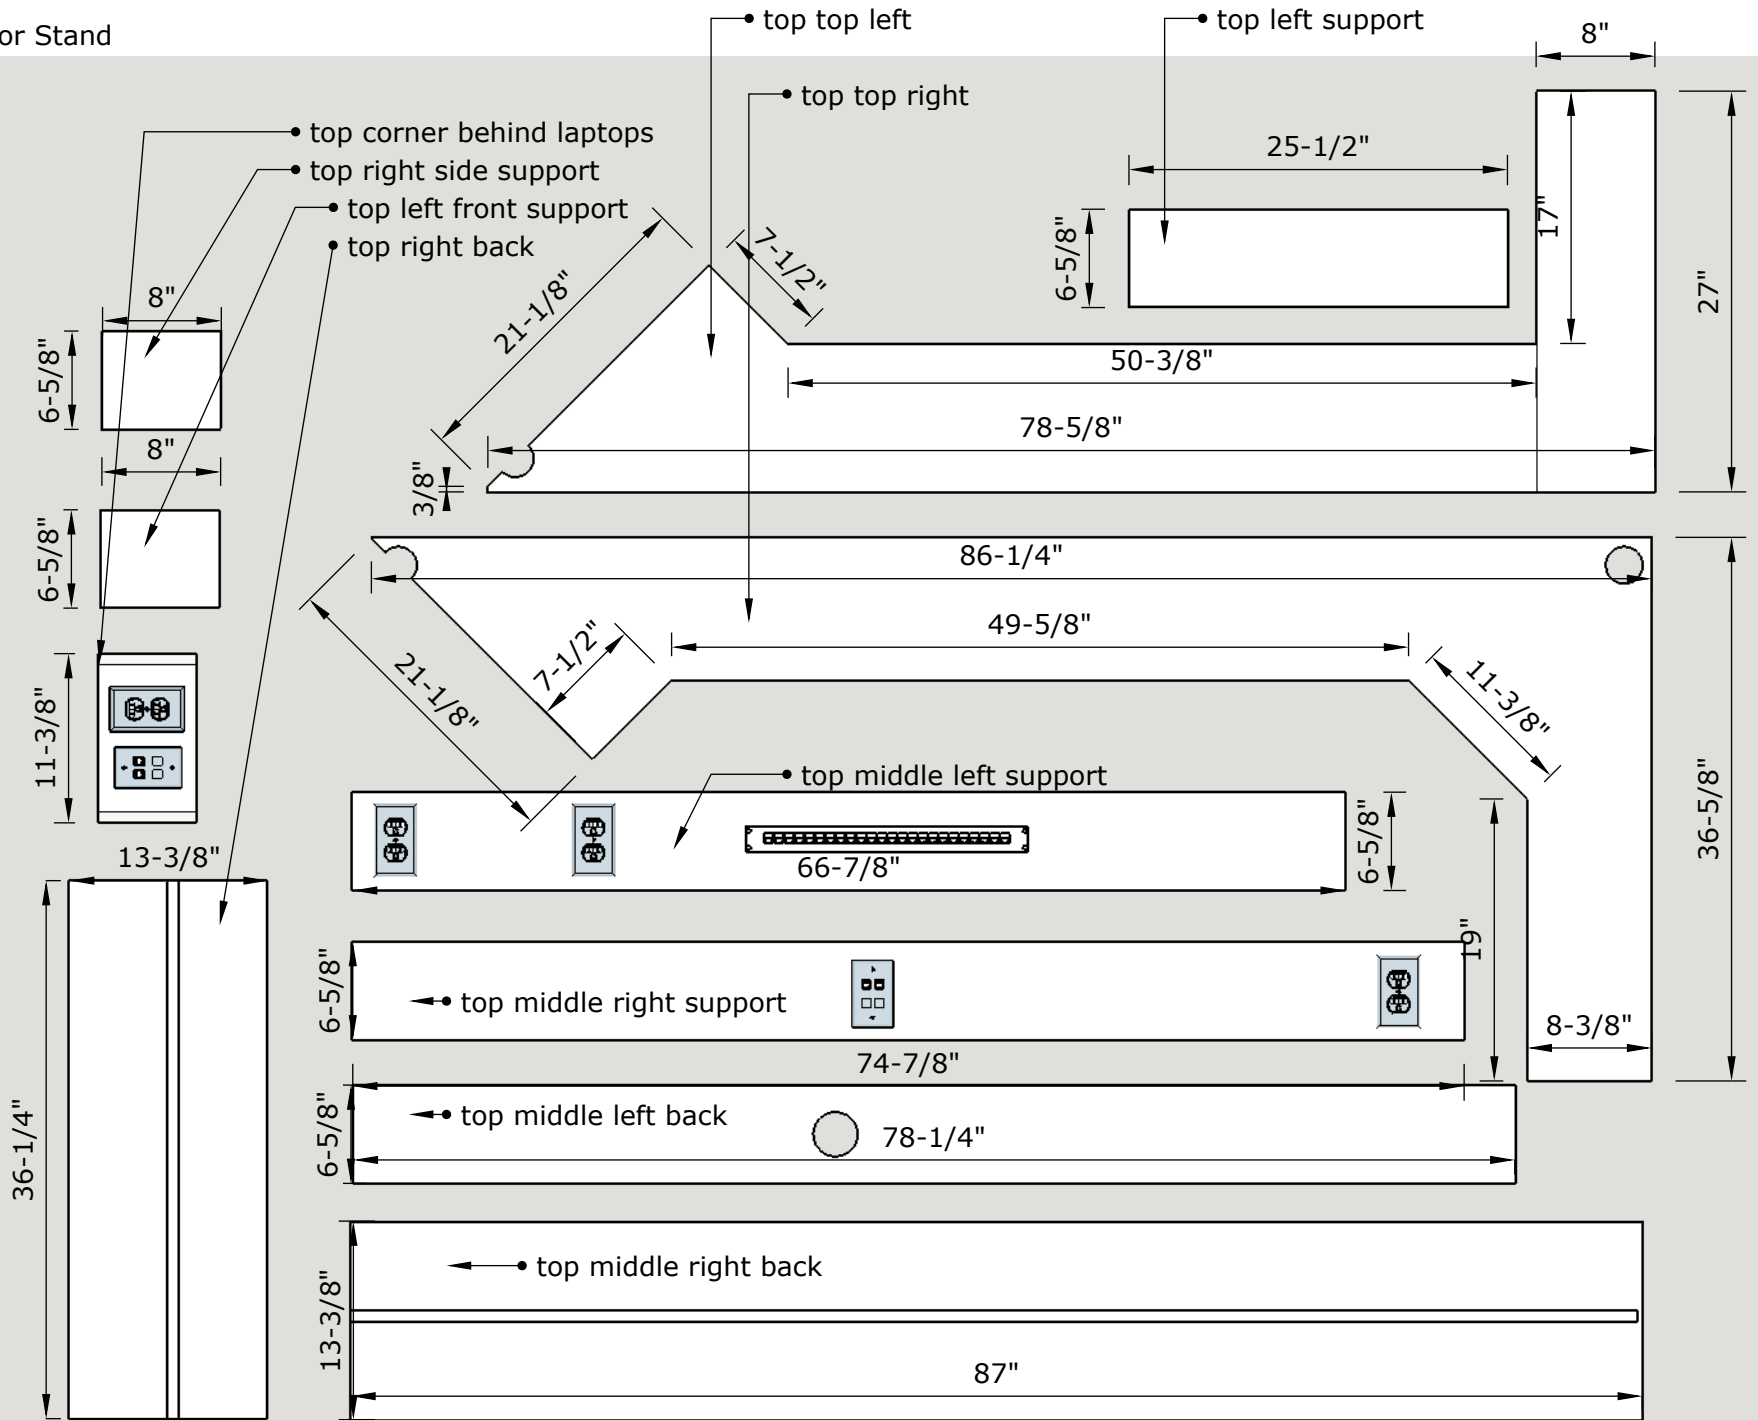

Drawers

Shelves Part

Top

Monitor Stand

• Drawers back

• Hubs shelf side

• Hubs Shelf

43-1/4"

• top middle right back

87"

13-3/8"

6-5/8"

78-1/4"

8"

10-1/2"

35-1/2"

35-1/2"

17"

21-1/8"

7-1/2"

6-5/8"

25-1/2"

27"

50-3/8"

3/8"

78-5/8"

• top middle left back

• Shelf

• Shelf

• top left support

• top top left