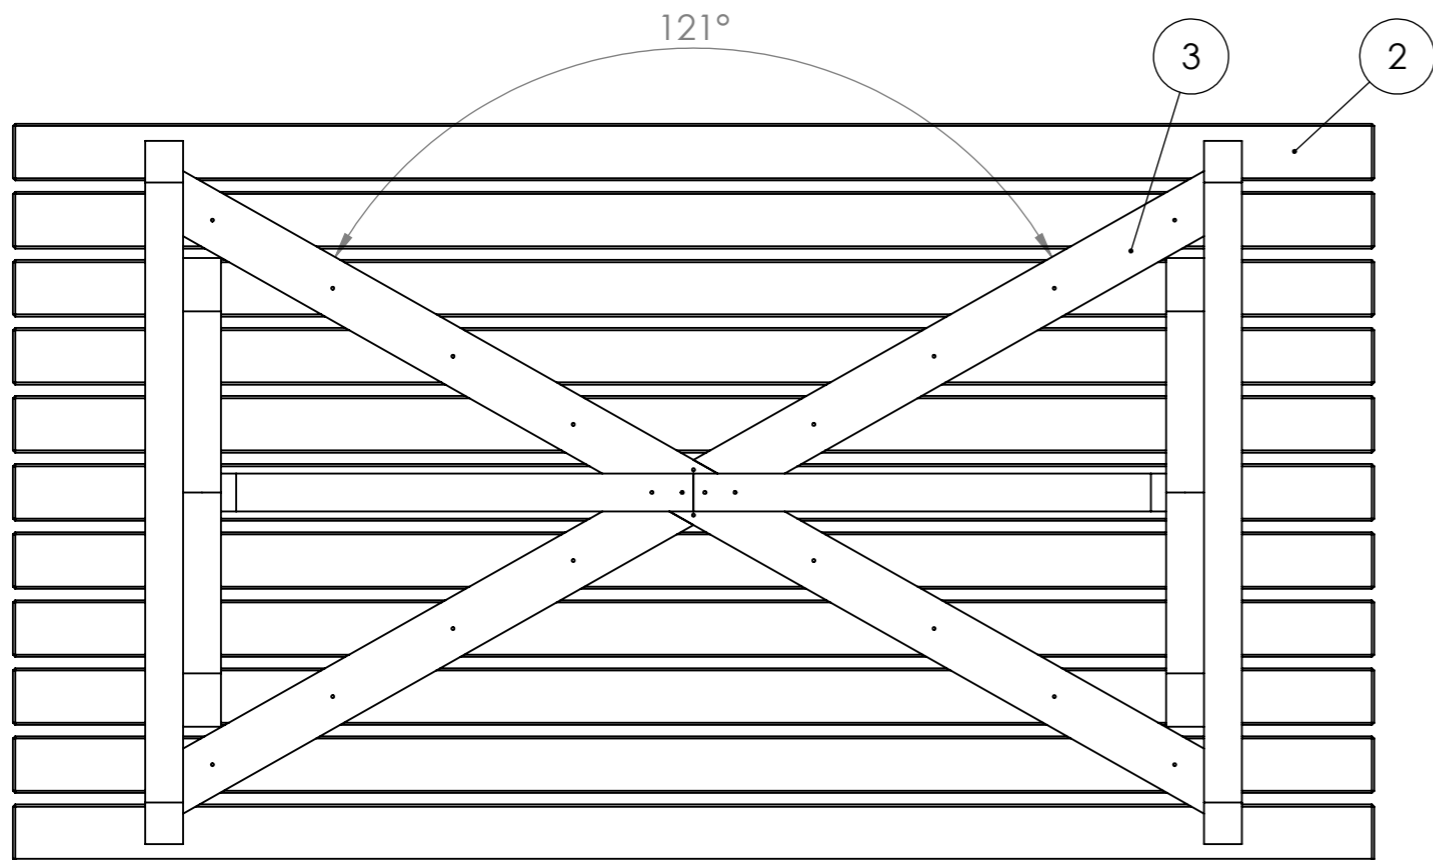

ITEM NO.	PART NUMBER	QTY.
1	Table_Leg	4
2	Table_Surface_Bar	11
3	Table_Surface_Support	2
4	Table_Surface_Support2	2
5	Table_Crossbar	2

Made from Oak the table weights about 61.90kg

Table_Crossbar

Table_Surface_Bar

Table_Leg

Table_Surface_Support

Table_Surface_Support2