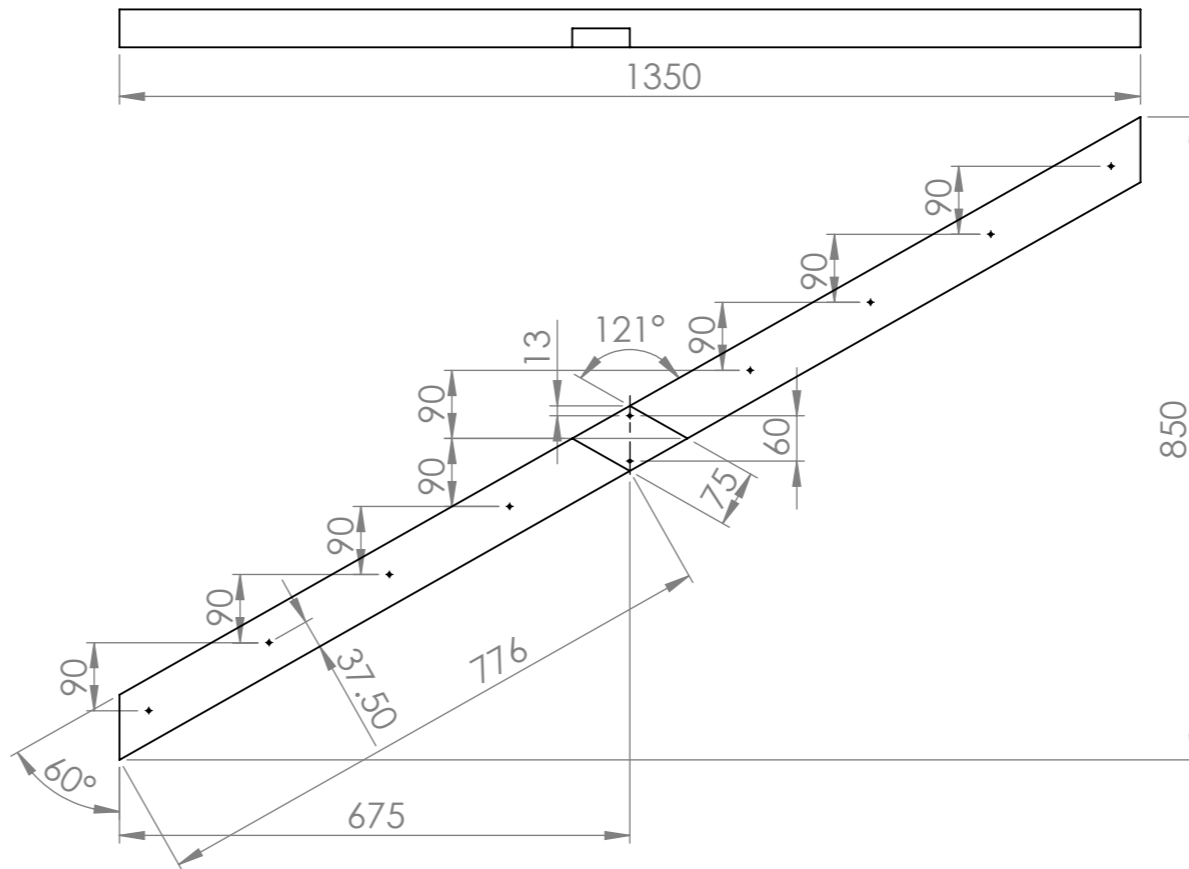

ITEM NO.	PART NUMBER	QTY.
1	Table_Leg	4
2	Table_Surface_Bar	11
3	Table_Surface_Support	2
4	Table_Surface_Support2	2
5	Table_Crossbar	2

Made from Oak the table weights about 61.90kg

Table_Crossbar

Table_Surface_Bar

Table_Leg

Table_Surface_Support

Table_Surface_Support2