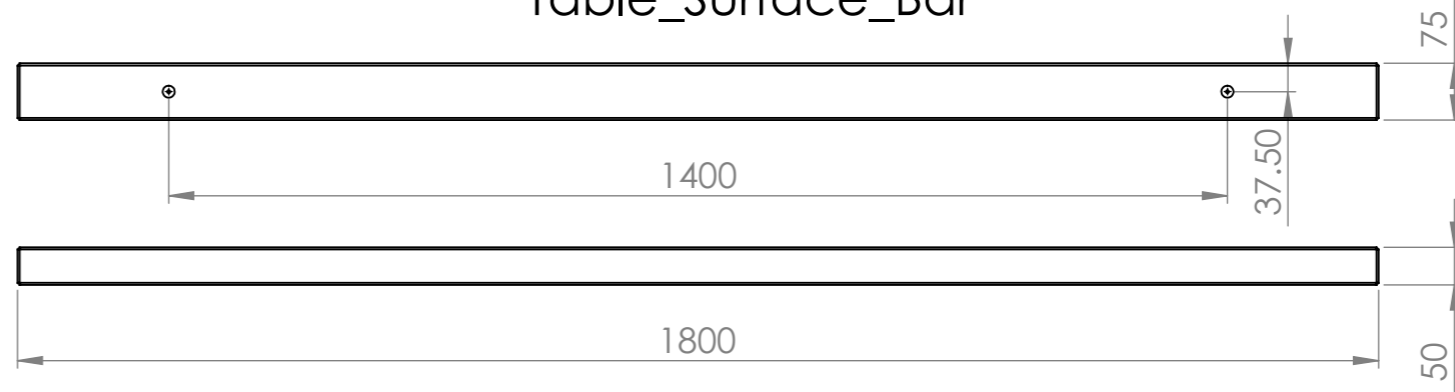

ITEM NO.	PART NUMBER	QTY.
1	Table_Leg	4
2	Table_Surface_Bar	11
3	Table_Surface_Support	2
4	Table_Surface_Support2	2
5	Table_Crossbar	2

Made from Oak the table weights about 61.90kg

Table_Crossbar

Table_Surface_Bar

Table_Leg

Table_Surface_Support

Table_Surface_Support2