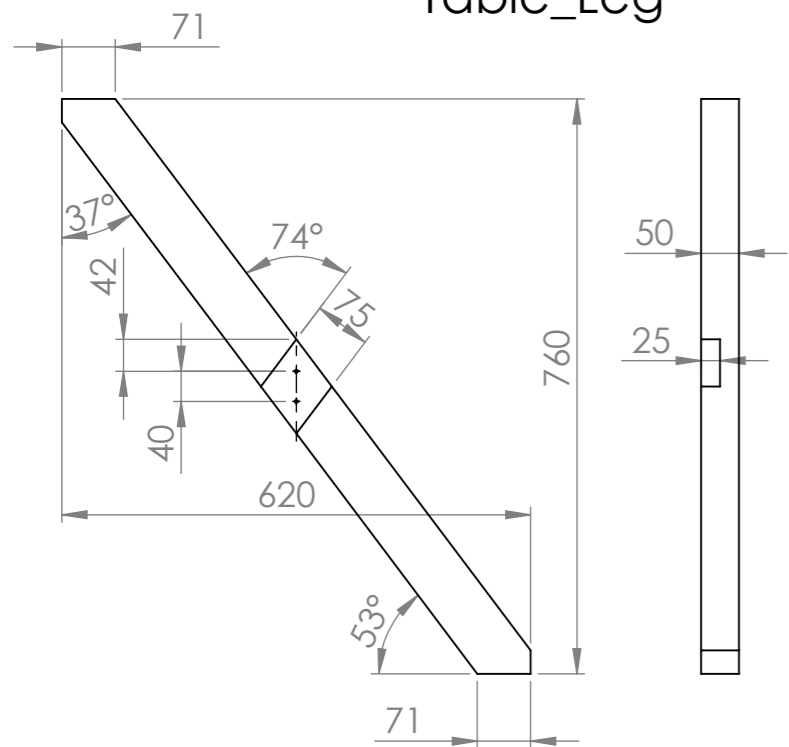

ITEM NO.	PART NUMBER	QTY.
1	Table_Leg	4
2	Table_Surface_Bar	11
3	Table_Surface_Support	2
4	Table_Surface_Support2	2
5	Table_Crossbar	2

Made from Oak the table weights about 61.90kg

Table_Crossbar

Table_Surface_Bar

Table_Leg

Table_Surface_Support

Table_Surface_Support2