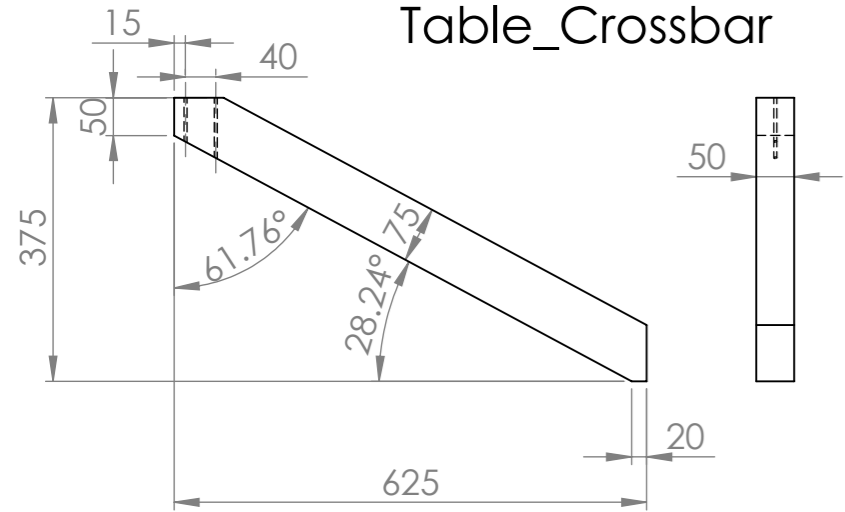

ITEM NO.	PART NUMBER	QTY.
1	Table_Leg	4
2	Table_Surface_Bar	11
3	Table_Surface_Support	2
4	Table_Surface_Support2	2
5	Table_Crossbar	2

Made from Oak the table weights about 61.90kg

Table_Crossbar

Table_Surface_Bar

Table_Leg

Table_Surface_Support

Table_Surface_Support2