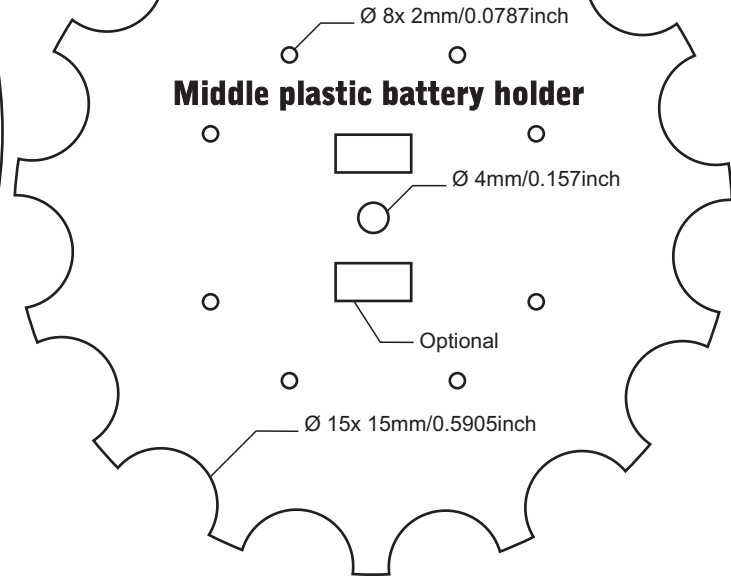

## Bottom metal plate

Ø 110mm/4.331inch

## Middle plastic battery holder

## Top metal plate

Ø 104mm/4.094inch