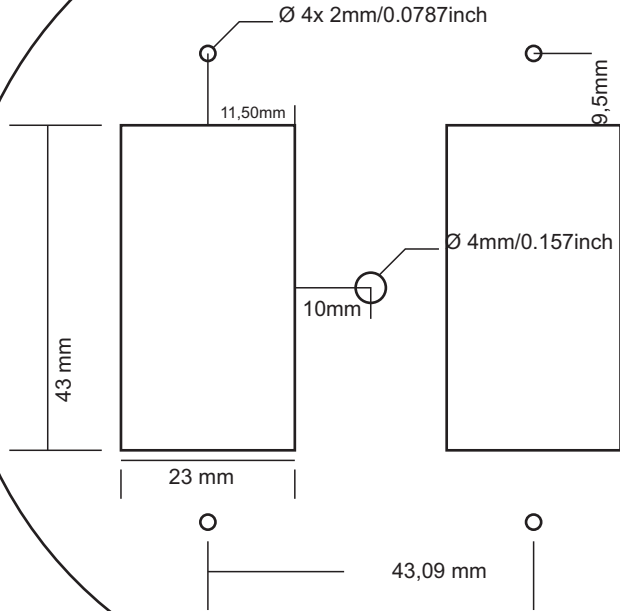

## Bottom metal plate

Ø 110mm/4.331inch

## Middle plastic battery holder

## Top metal plate

Ø 104mm/4.094inch