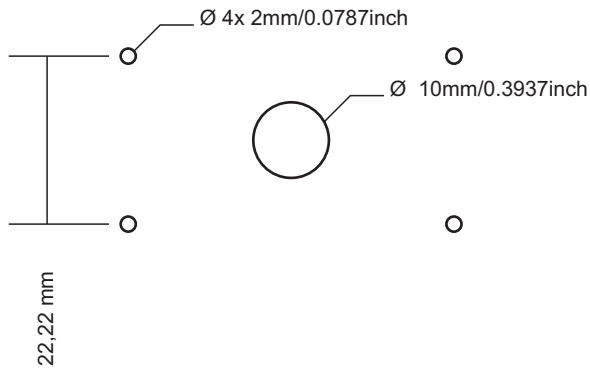

## Bottom metal plate

Ø 110mm/4.331inch

## Middle plastic battery holder

## Top metal plate

Ø 104mm/4.094inch