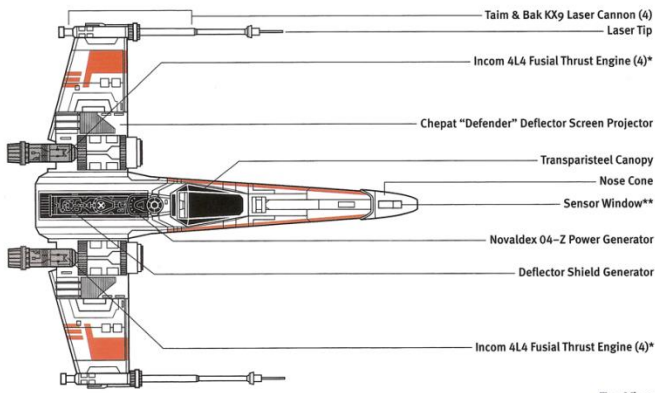

Starfleet Type 7 Shuttle

Starfleet Type 6 Shuttle