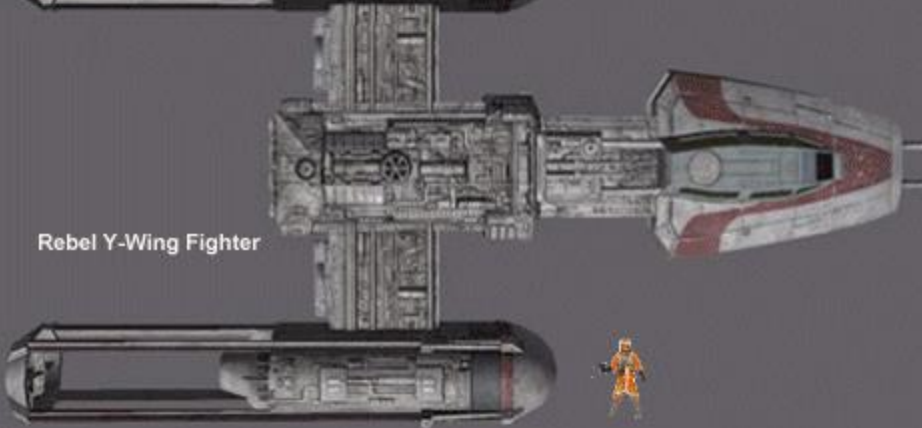

STAR WARS

Pilots Shown for Scale
Scale = 20 Pixels to the Metre

Rebel X-Wing Fighter

Rebel Y-Wing Fighter

Imperial TIE-X1

Imperial TIE

Starfleet Type 7 Shuttle

Starfleet Type 6 Shuttle

Starfleet Type 15 Shuttlepod

Top View

Side View

*Alternate Configurations May Use Incom 4L4 Fusial Thrust Engines.
 **Houses Cabant's Transceiver Package with Fabritech ANs 54 "Lock Track" Full-spectrum Transceivers, Melihat "Multi Imager" Dedicated Energy Receptor, Tana Ite Electro-photo Receptor and Fabritech Ang 3.6 Sensor Computer. Alternate Configuration Typically Combines Long Range Fabritech ARS-50 Units with Long Range PTSA #PA-9 Unit and Short Range PKG #PG-7u Unit.