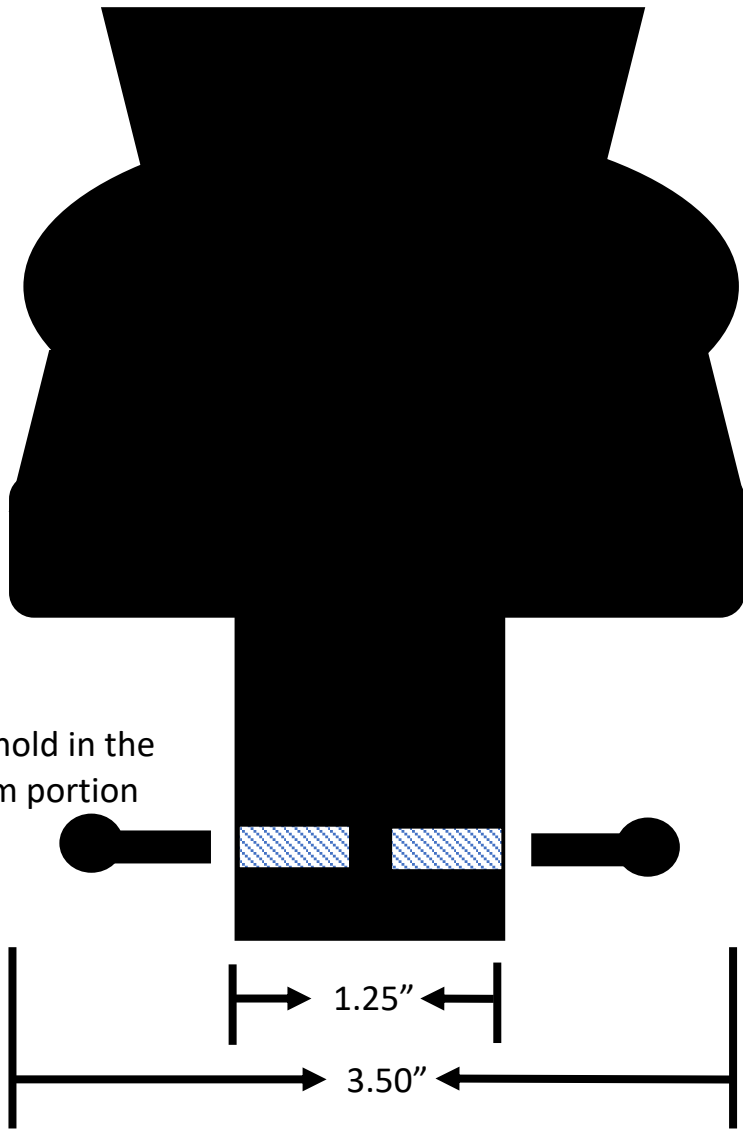

Top

Peg to hold in the bottom portion

Glass Jar
Contents inside

- USB
- Blacklight
- Paper Code