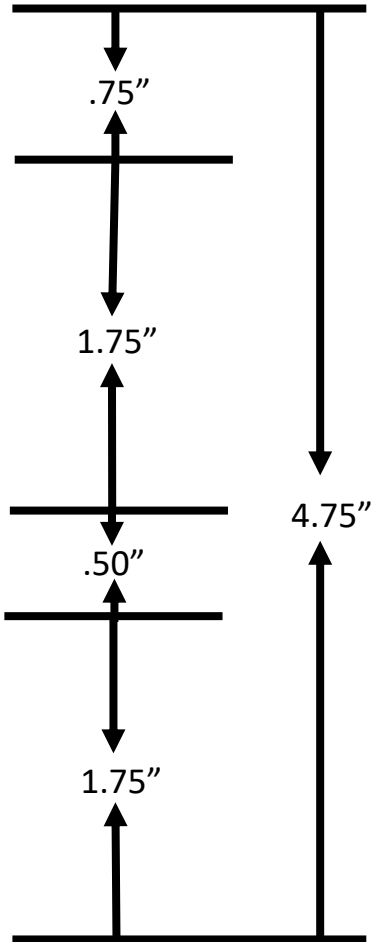

Top

Peg to hold in the bottom portion

Glass Jar
Contents inside

- USB
- Blacklight
- Paper Code