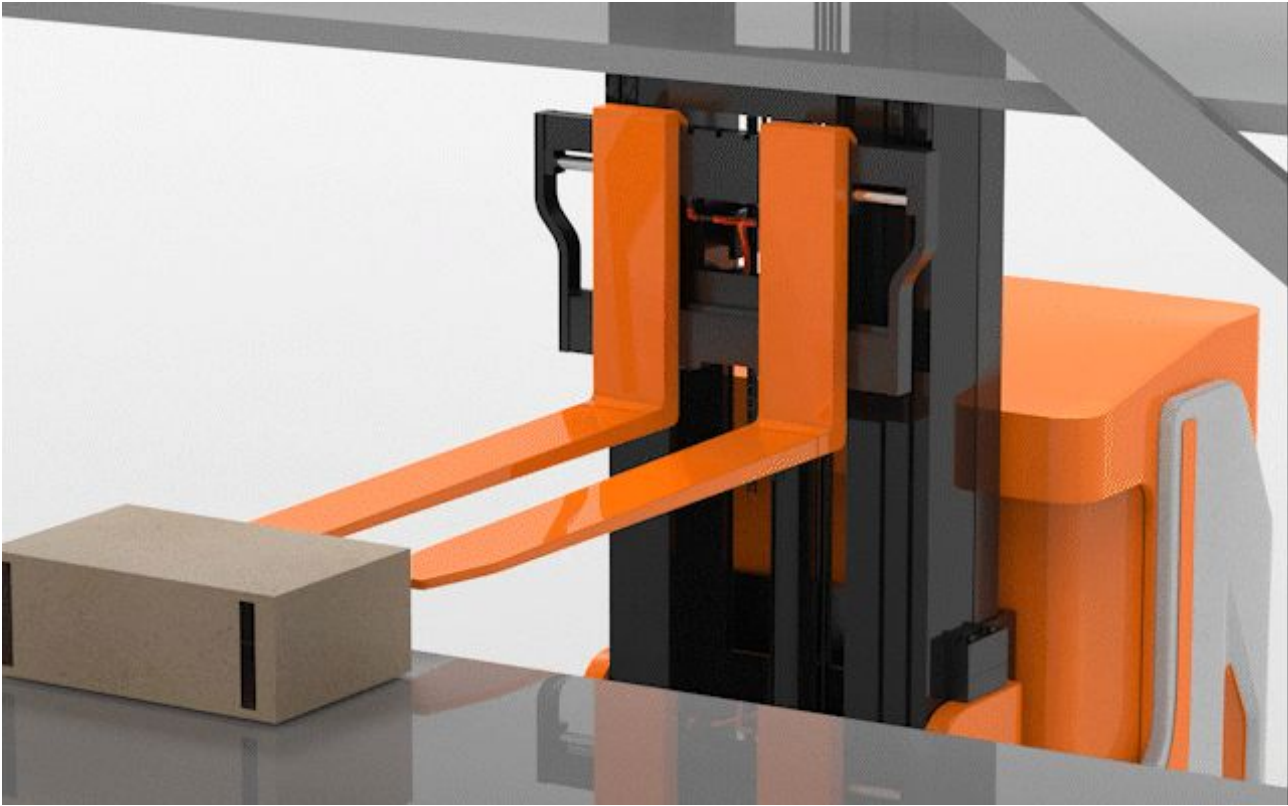

Core task: Picking up one package