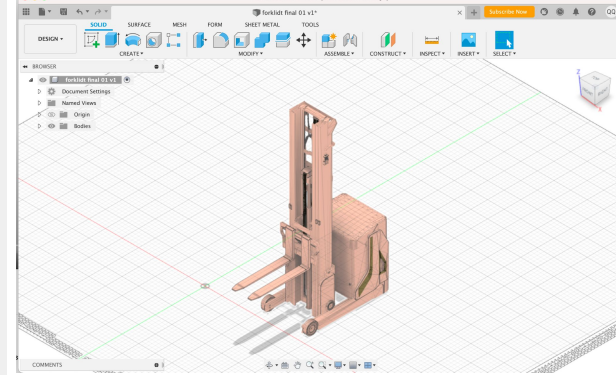

Advanced 3d modeling

reach higher racking

Steel
Aluminum
Paint

User journey map

for consumer

Request in APP

Receive the requirement

Moving

Traveling

Arriving

Loading

Core task: Heavy loading

Safety system

Alarm light

projector

Heat & Movement Sensor :
Detect people surrounding

Projecting of warning line

Safety system- Animation