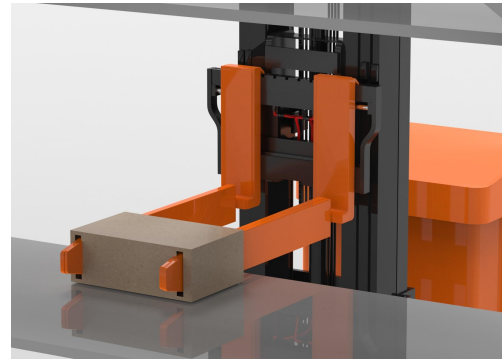

User journey map

for consumer

Loading

Unloading