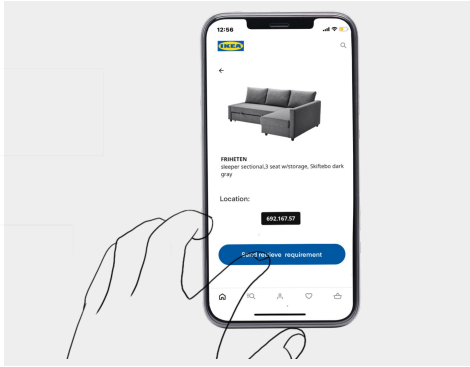

Advanced 3d modeling

reach higher racking

Steel
Aluminum
Paint

User journey map

for consumer

Request in APP

Receive the requirement

Moving

Traveling

Arriving

Loading

Core task: Heavy loading

Safety system

Alarm light

projector

Heat & Movement Sensor :
Detect people surrounding