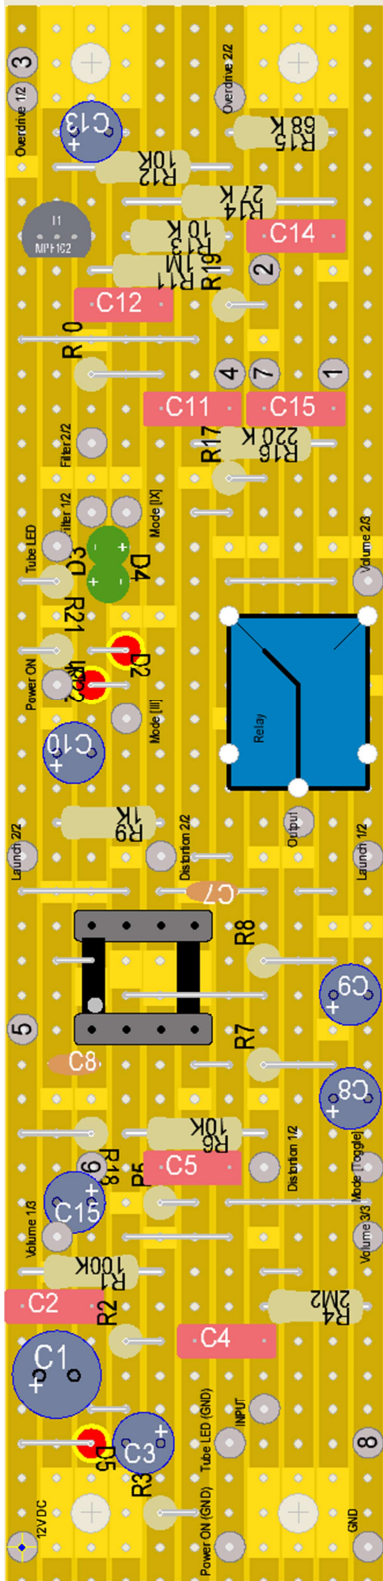

Warp303

www.erikoostveen.co.uk

TOP VIEW (Connectivity)

TOP VIEW

TOP VIEW (X-RAY)

OPPOSITE SIDE