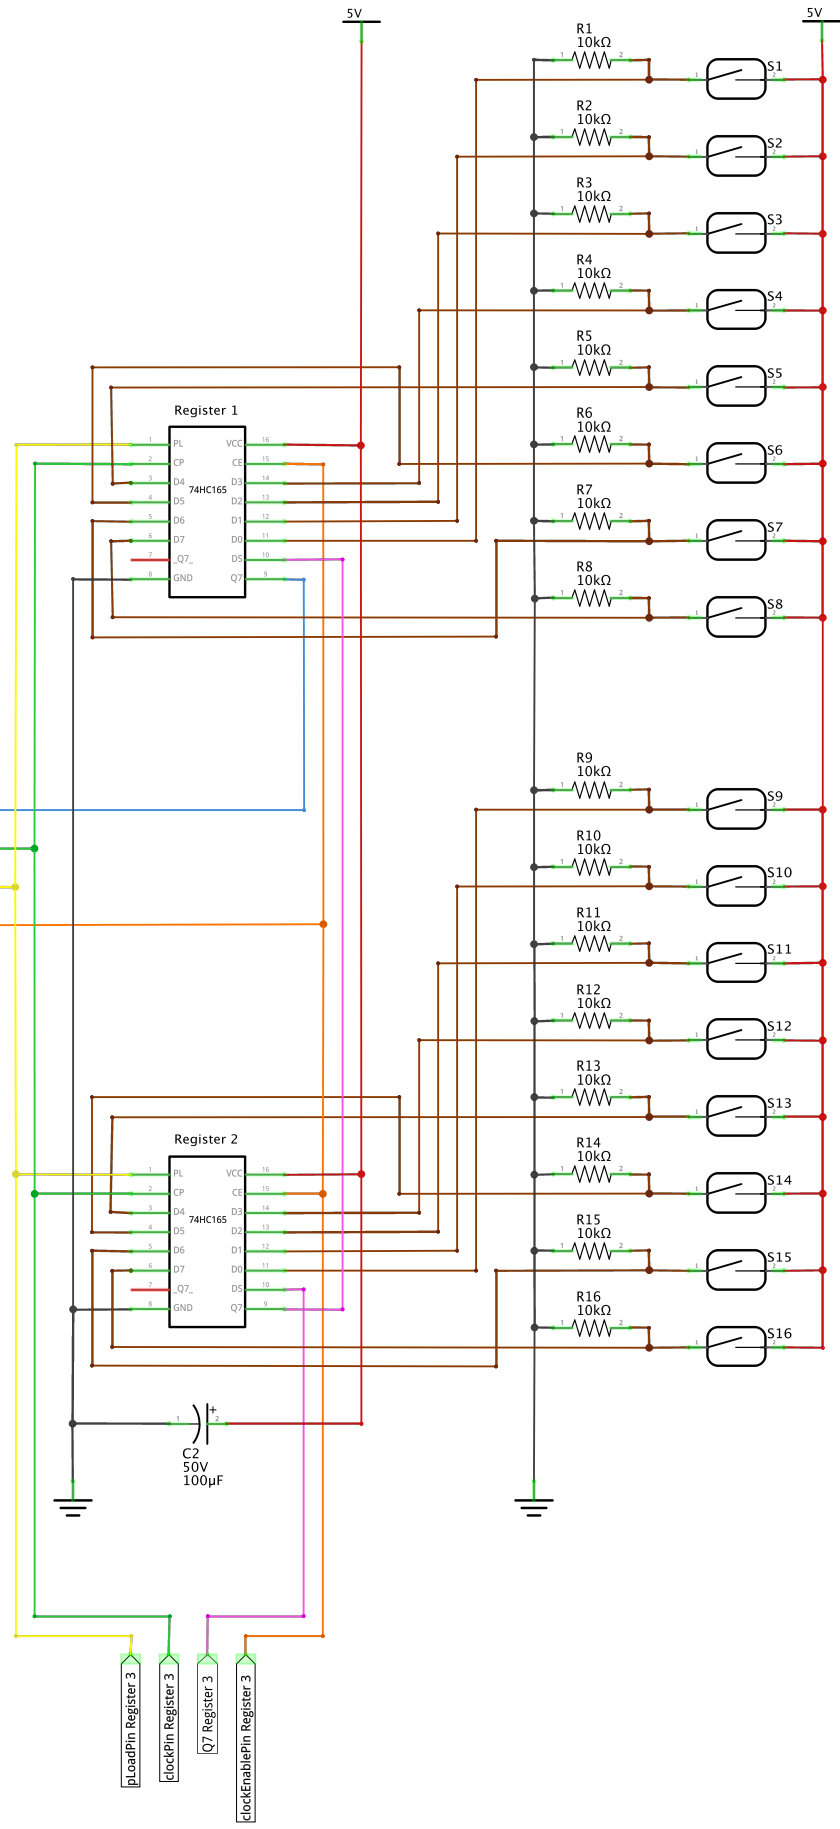

Lipo 12V - 6000mAh

same for Register 4 - 8