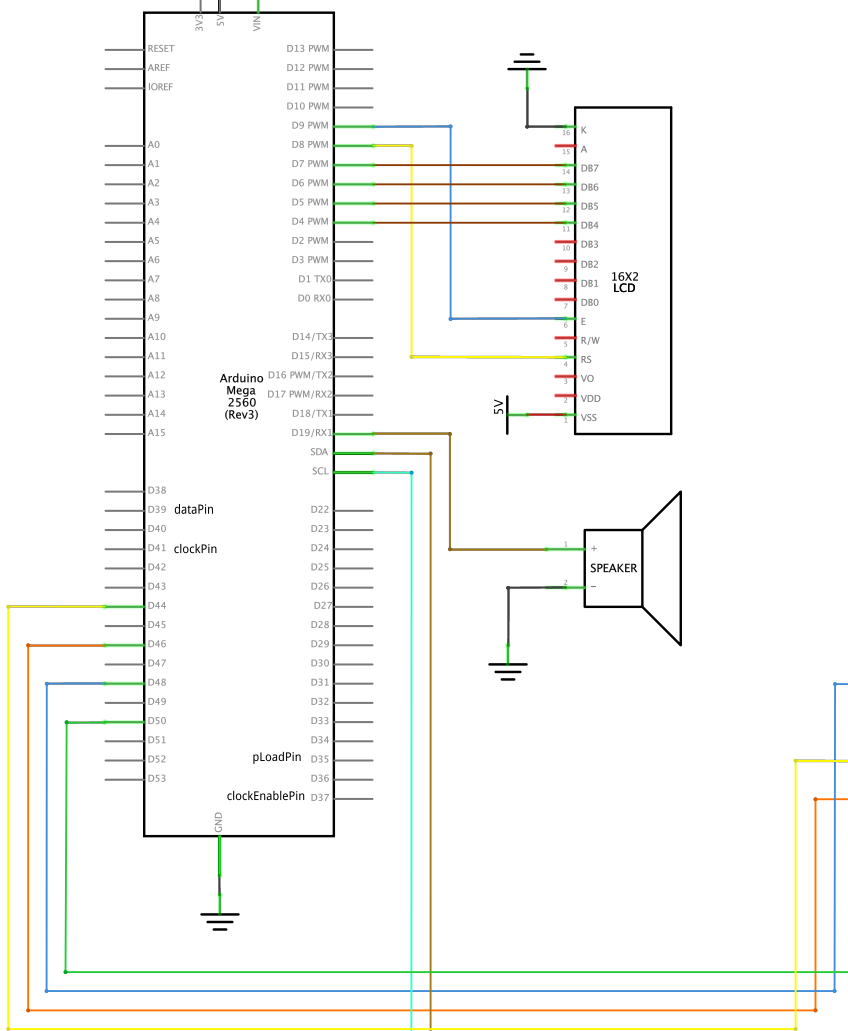

Lipo 12V - 6000mAh

same for Register 4 - 8