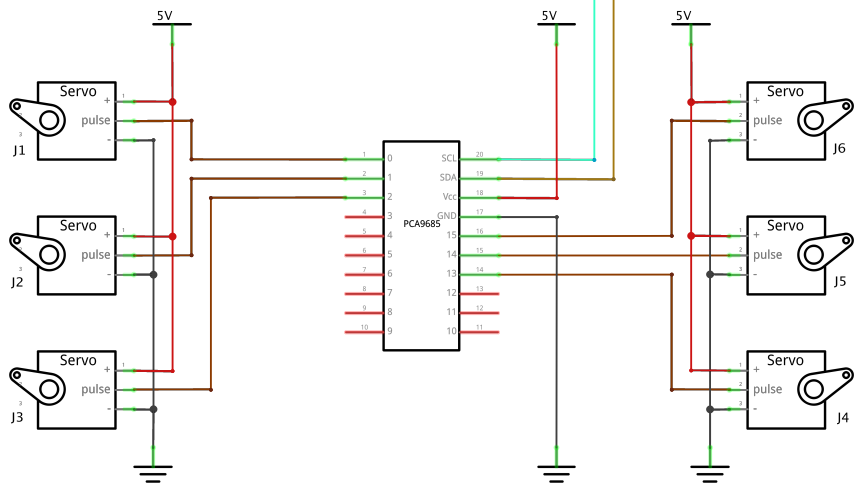

Lipo 12V - 6000mAh

same for Register 4 - 8