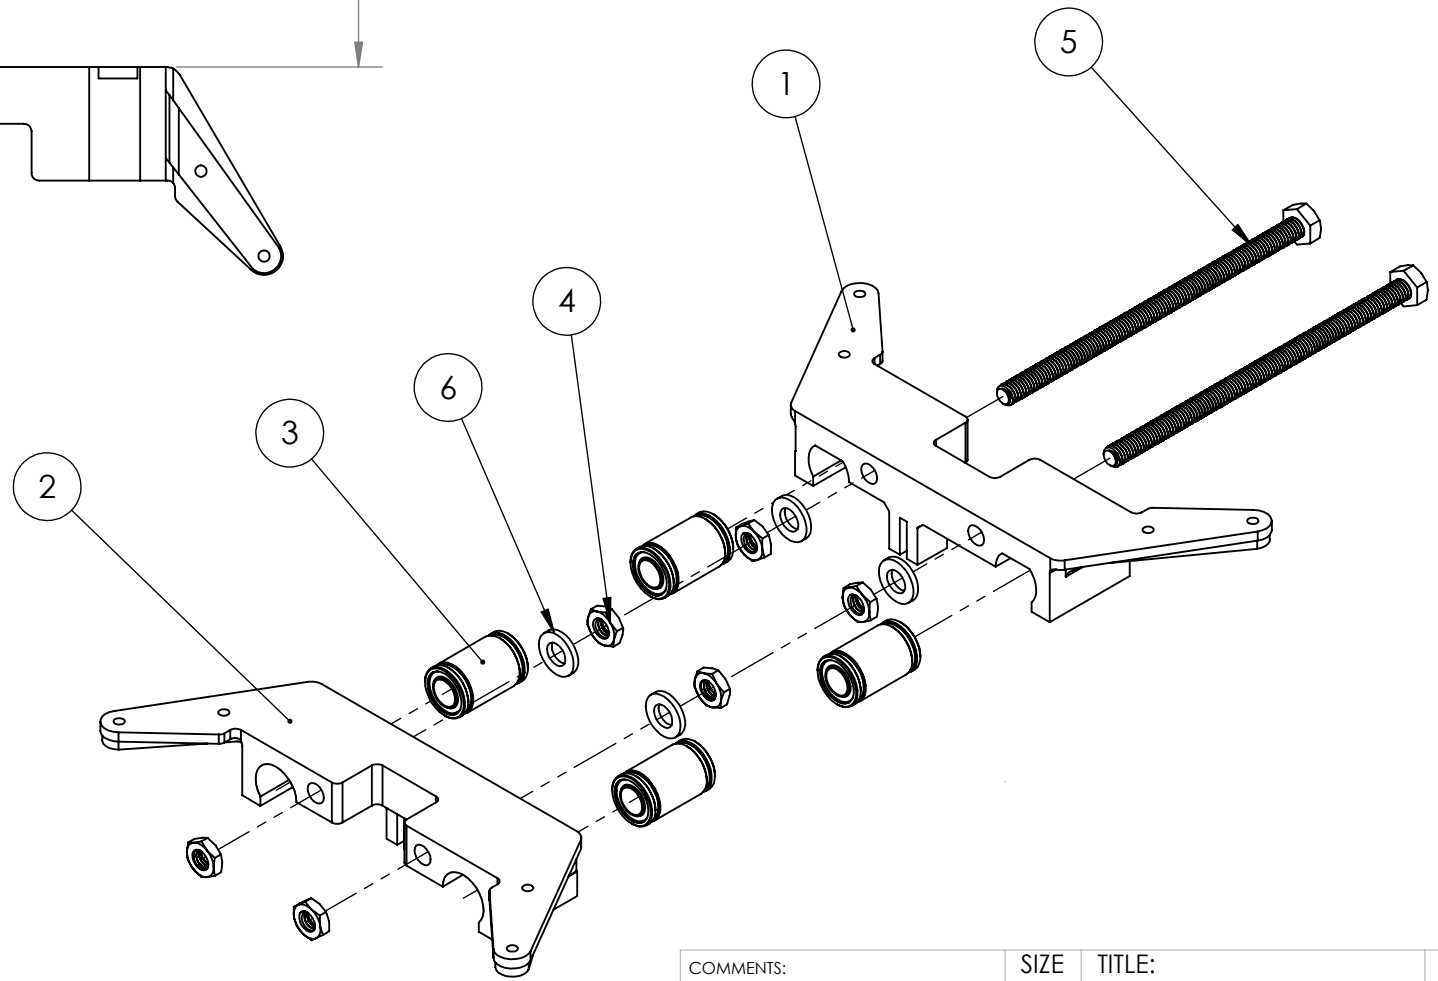

ITEM NO.	PART NUMBER	QTY.
1	Y Carriage_A Rev2	1
2	Y Carriage_B Rev.2	1
3	LM8UU_24mm	4
4	M6 Thin Hex Nut	6
5	M6 x 110mm Cap Screw	2
6	M6 Washer	4

COMMENTS:	SIZE	TITLE:	REV
	A	Y_Carriage_SubAssy1	
	SCALE: 1:2		SHEET 1 OF 3

5

4

3

2

1