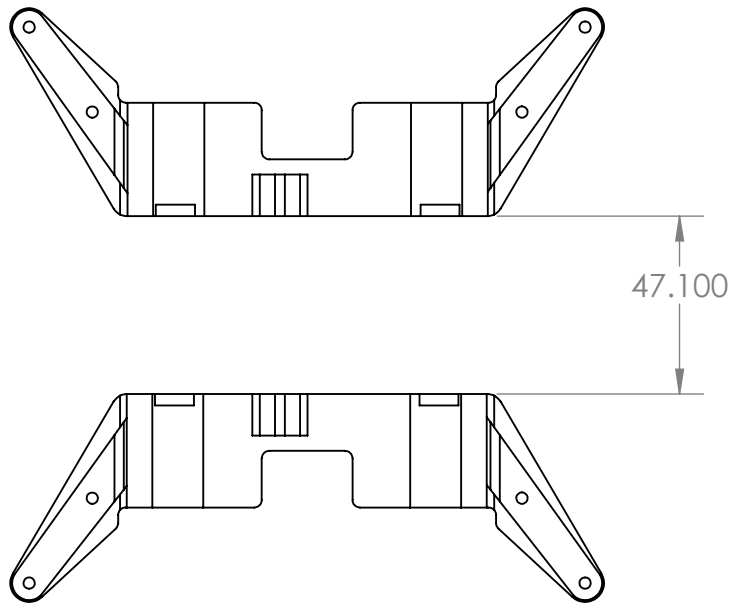

ITEM NO.	PART NUMBER	QTY.
1	Y Carriage_A Rev2	1
2	Y Carriage_B Rev.2	1
3	LM8UU_24mm	4
4	M6 Thin Hex Nut	6
5	M6 x 110mm Cap Screw	2
6	M6 Washer	4

COMMENTS:	SIZE	TITLE:	REV
	A	Y_Carriage_SubAssy1	
	SCALE: 1:2		SHEET 1 OF 3

5

4

3

2

1