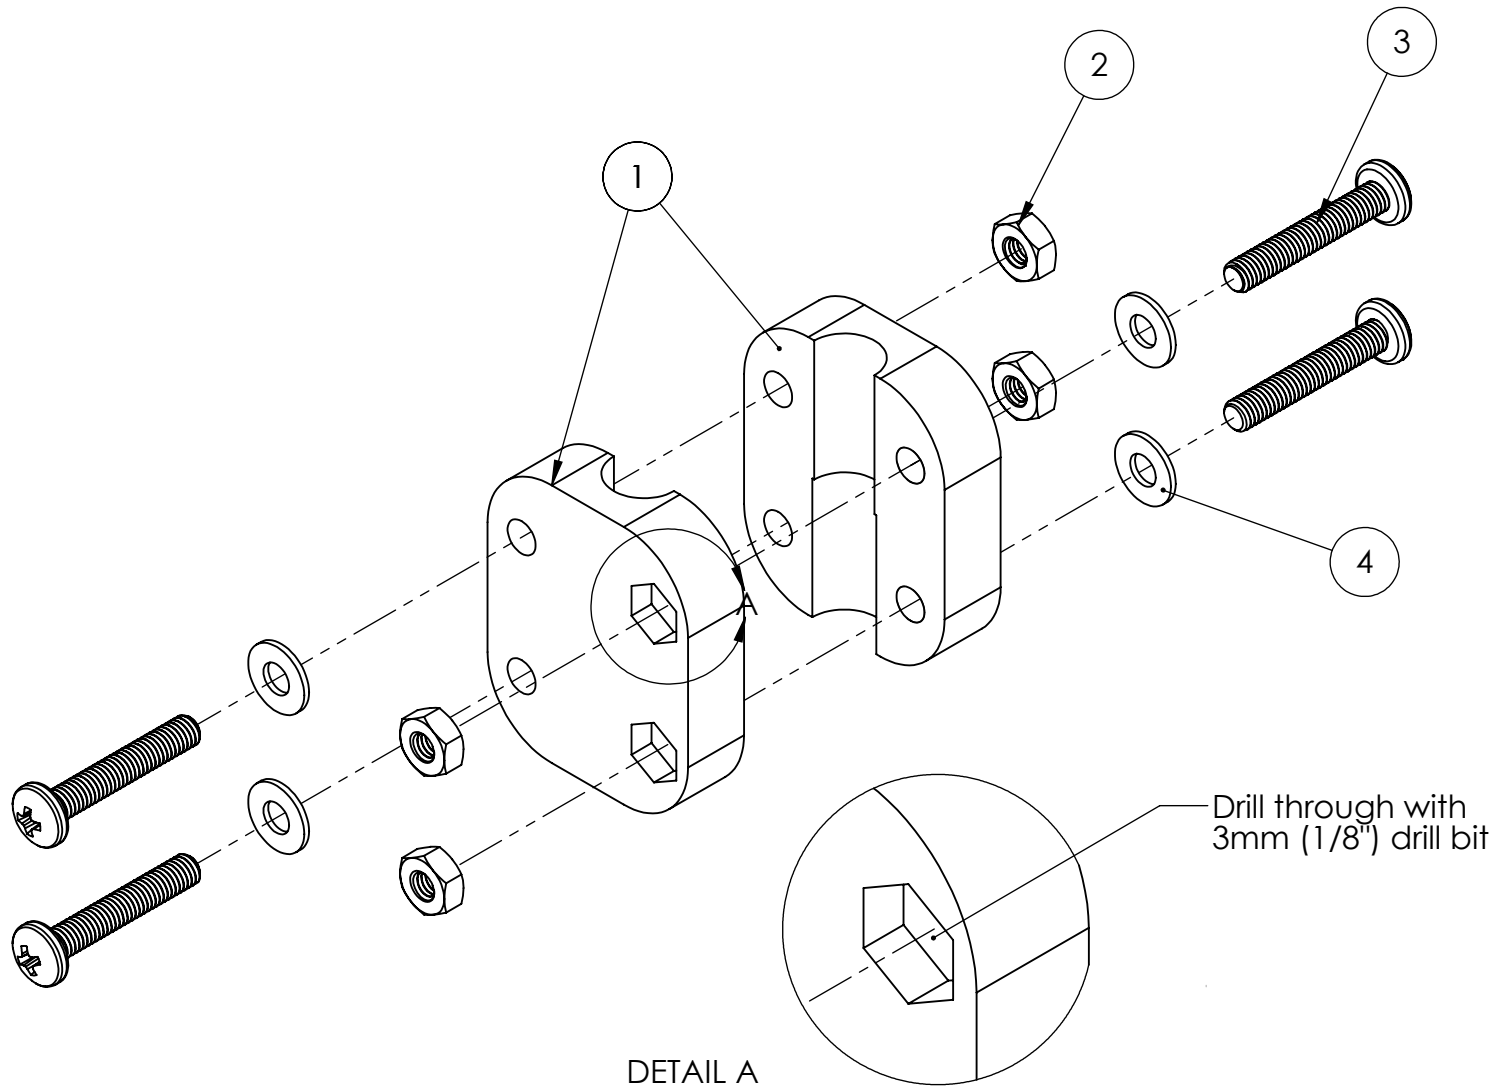

| ITEM NO. | PART NUMBER | QTY. |
|----------|--------------------|------|
| 1 | Z Coupling 8mm | 2 |
| 2 | M3 Hex Nut | 4 |
| 3 | M3 Pan Head x 18mm | 4 |
| 4 | M3 Washer | 4 |

DETAIL A
SCALE 3 : 1

| | | | |
|-----------------------------|------------------|-------------------------------------|--------------|
| COMMENTS: Total of 2 | SIZE A | TITLE: Z_Coupling_SubAssy | REV |
| | SCALE: 3:2 | | SHEET 1 OF 1 |