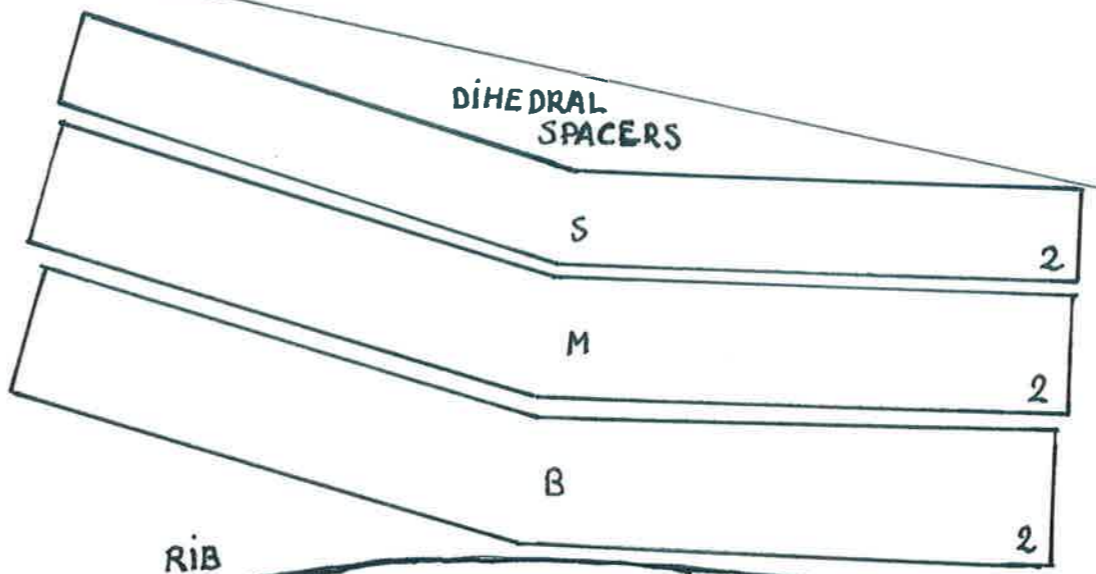

NOSE

AIR AMPLIFIER

FUSELAGE COVER

6