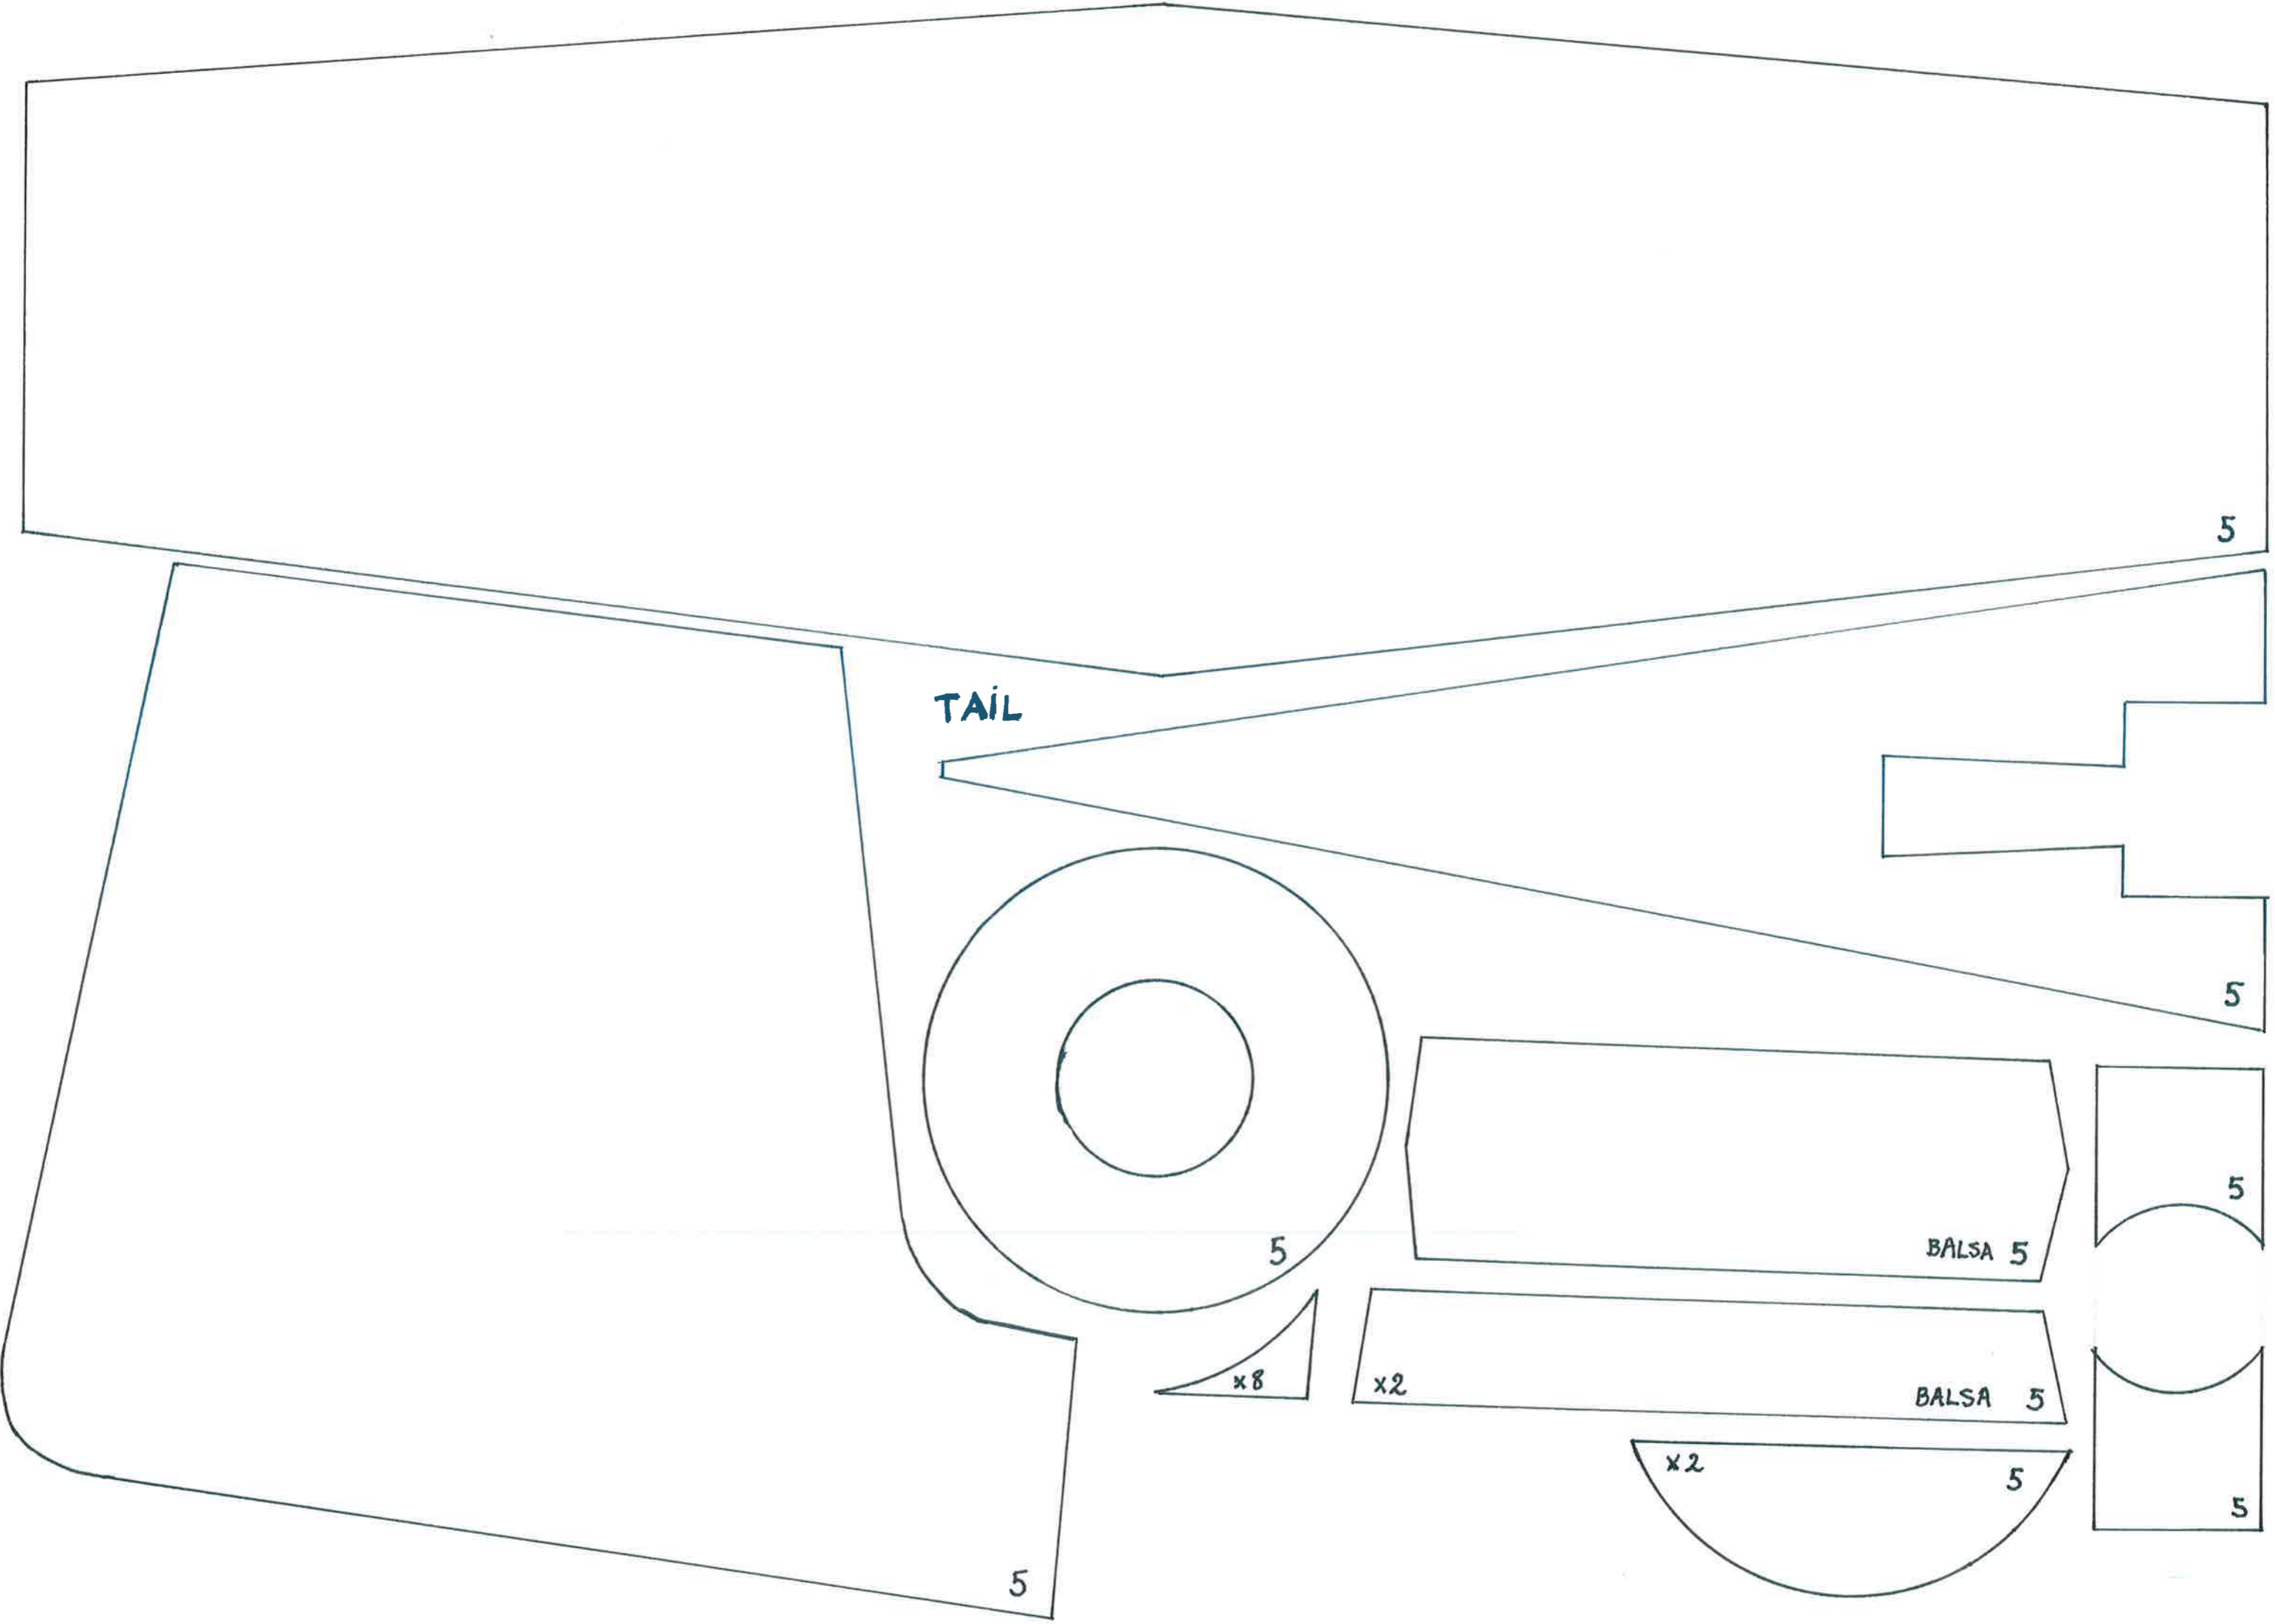

NOSE

AIR AMPLIFIER

FUSELAGE COVER

6