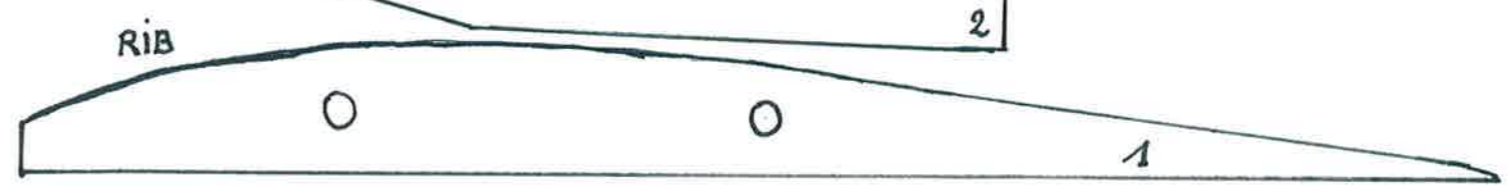

NOSE

AIR AMPLIFIER

FUSELAGE COVER

6