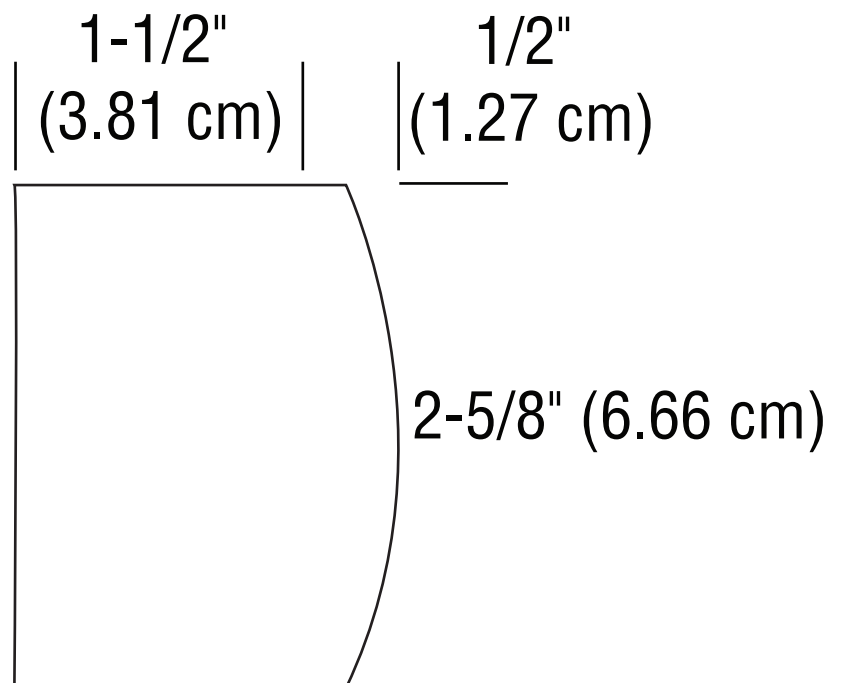

1

Print at 100%,
Four 8-1/2 x 11 Pages
Line Up End to End in this Order
for Pattern

↑ ↑
May have white areas between
pages just continue line work
with pencil or pen,
do not overlap

2

BARBER STROP

3

25-1/2" (64.77 cm)

4

2-5/8" (6.66 cm)

1/2"
(1.27 cm)