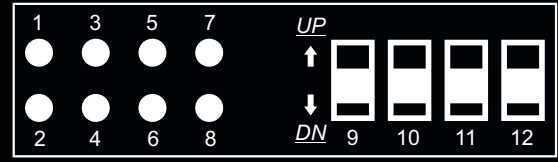

USER INTERACTION

1) ENTER MENU (HOLD DOWN UNTIL 'YEAR XXXX' APPEARS)
2) NAVIGATE THRU MENU (AFTER PRESSING 1) / BUILD INFO
3) INCREASE TIME/DATE VALUE WITHIN MENU
4) DECREASE TIME/DATE VALUE WITHIN MENU
5) ALTER 'YELLOW SECONDS RING' ANIMATION MODE (SEE 10)
6) ALTER 'PINK INDEX LEDS' ANIMATION MODE (SEE 11)
7) ALTER TIME DISPLAY MODE
8) SPARE
9) UP - IS DST, DOWN - IS NOT DST
10) UP - MANUAL SECONDS RING, DOWN - AUTO SECONDS RING
11) UP - MANUAL INDEX LEDS, DOWN - AUTO INDEX LEDS
12) UP - DISPLAY PRESSURE INFO, DOWN - DISPLAY METEOR INFO