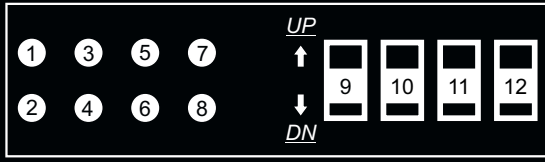

### USER INTERACTION

- 1) ENTER MENU (HOLD DOWN UNTIL 'YEAR XXXX' APPEARS)
- 2) NAVIGATE THRU MENU (AFTER PRESSING 1) / BUILD INFO
- 3) INCREASE TIME/DATE VALUE WITHIN MENU
- 4) DECREASE TIME/DATE VALUE WITHIN MENU
- 5) ALTER 'YELLOW SECONDS RING' ANIMATION MODE (SEE 10)
- 6) ALTER 'PINK INDEX LEDS' ANIMATION MODE (SEE 11)
- 7) ALTER TIME DISPLAY MODE
- 8) SPARE
- 9) UP - IS DST, DOWN - IS NOT DST
- 10) UP - MANUAL SECONDS RING, DOWN - AUTO SECONDS RING
- 11) UP - MANUAL INDEX LEDS, DOWN - AUTO INDEX LEDS
- 12) UP - DISPLAY PRESSURE INFO, DOWN - DISPLAY METEOR INFO