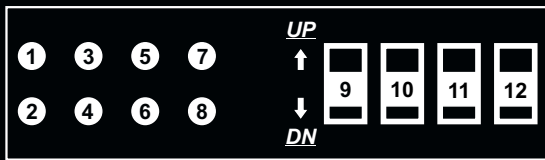

USER INTERACTION

1) ENTER MENU (HOLD DOWN UNTIL 'YEAR XXXX' APPEARS)
2) NAVIGATE THRU MENU (AFTER PRESSING 1) / BUILD INFO
3) INCREASE TIME/DATE VALUE WITHIN MENU
4) DECREASE TIME/DATE VALUE WITHIN MENU
5) ALTER 'YELLOW SECONDS RING' ANIMATION MODE (SEE 10)
6) ALTER 'PINK INDEX LEDS' ANIMATION MODE (SEE 11)
7) ALTER TIME DISPLAY MODE
8) SPARE
9) UP - IS DST, DOWN - IS NOT DST
10) UP - MANUAL SECONDS RING, DOWN - AUTO SECONDS RING
11) UP - MANUAL INDEX LEDS, DOWN - AUTO INDEX LEDS
12) UP - DISPLAY PRESSURE INFO, DOWN - DISPLAY METEOR INFO