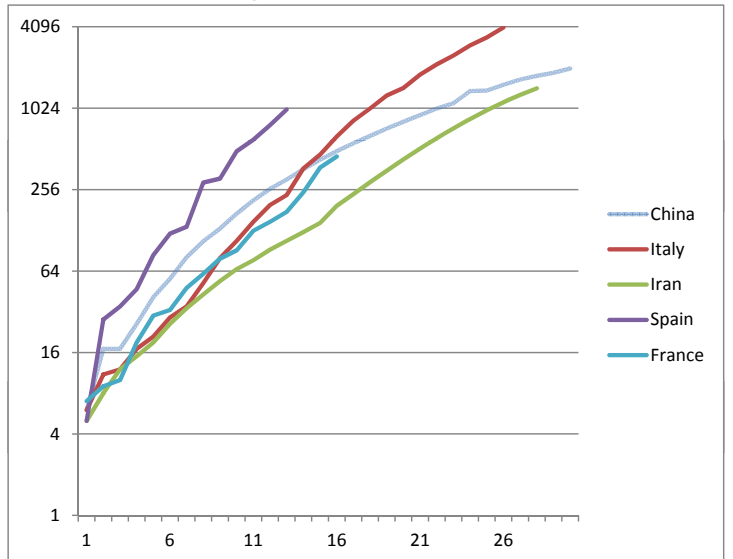

Cumulative number of Deaths since Day1 to Day60

Linear Scale

Logarithm Scale

Logarithm Scale (since Day1 to Day30)

All 10 Countries

Countries with Exceeding 400 Deaths

China and 5 European Countries

China and 4 Un-European Countries