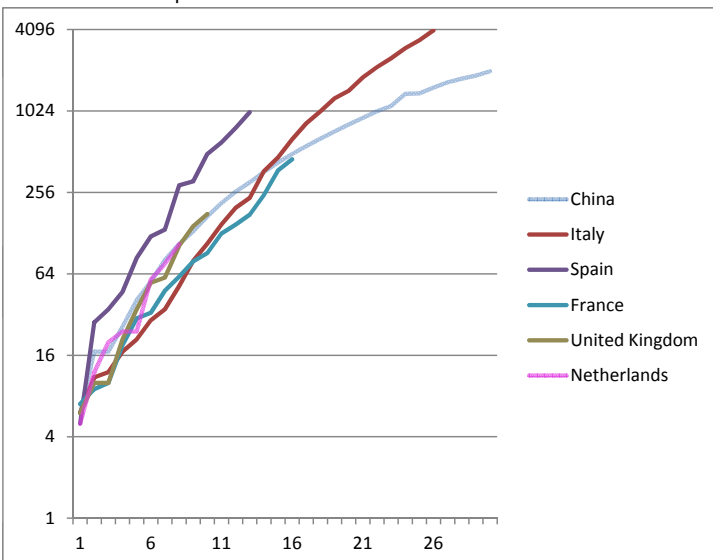

Cumulative number of Deaths since Day1 to Day60

Linear Scale

Logarithm Scale

Logarithm Scale (since Day1 to Day30)

All 10 Countries

Countries with Exceeding 400 Deaths

China and 5 European Countries

China and 4 Un-European Countries