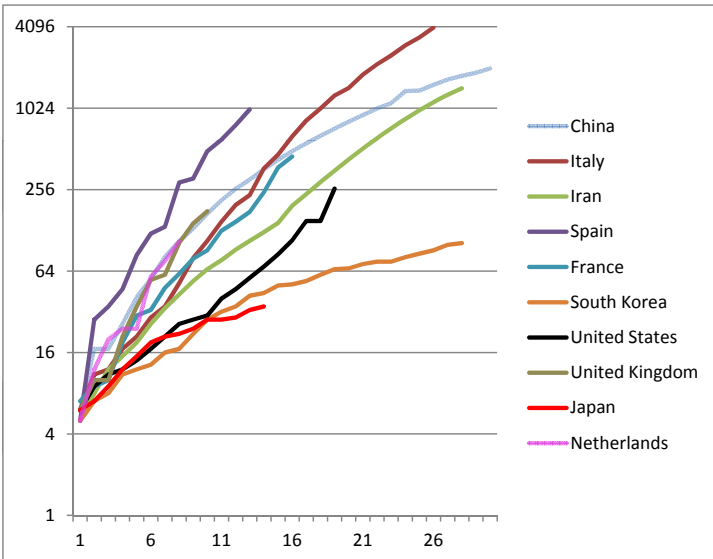

Cumulative number of Deaths since Day1 to Day60

Linear Scale

Logarithm Scale

Logarithm Scale (since Day1 to Day30)

All 10 Countries

Countries with Exceeding 400 Deaths

China and 5 European Countries

China and 4 Un-European Countries