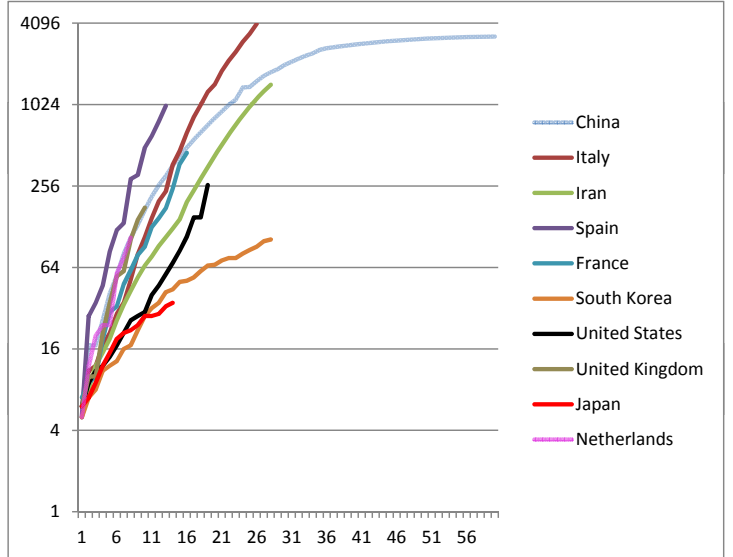

Cumulative number of Deaths since Day1 to Day60

Linear Scale

Logarithm Scale

Logarithm Scale (since Day1 to Day30)

All 10 Countries

Countries with Exceeding 400 Deaths

China and 5 European Countries

China and 4 Un-European Countries