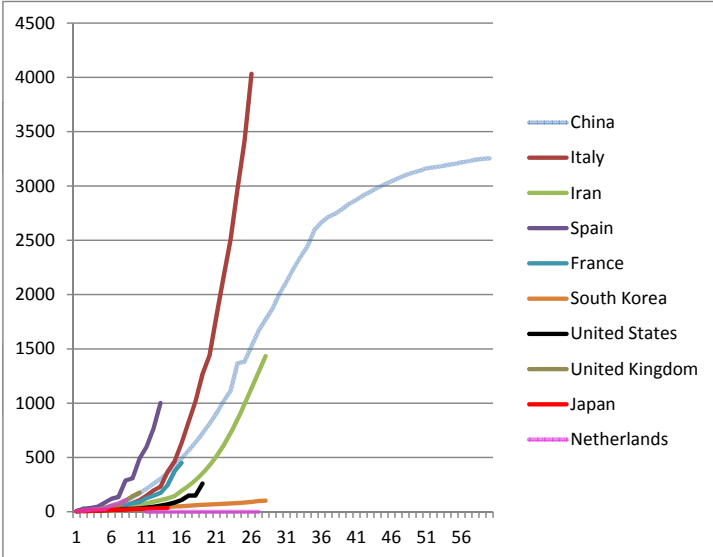

Cumulative number of Deaths since Day1 to Day60

Linear Scale

Logarithm Scale

Logarithm Scale (since Day1 to Day30)

All 10 Countries

Countries with Exceeding 400 Deaths

China and 5 European Countries

China and 4 Un-European Countries