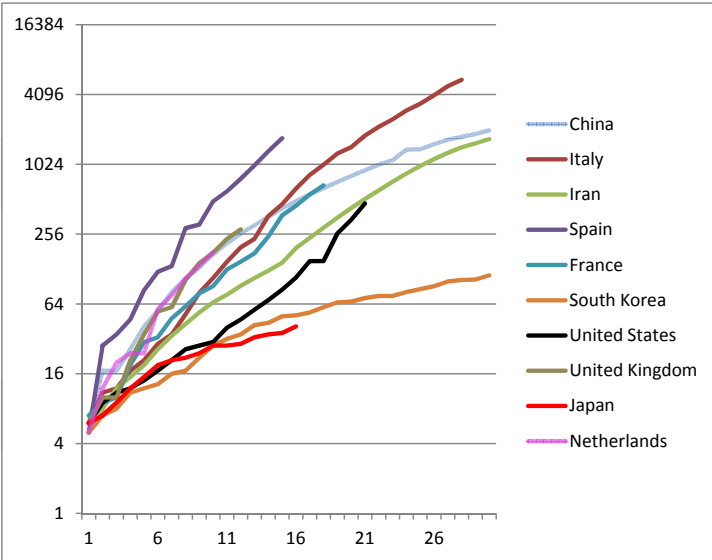

Cumulative number of Deaths since Day1 to Day60

Linear Scale

Logarithm Scale

Logarithm Scale (since Day1 to Day30)

All 10 Countries

Countries with Exceeding 500 Deaths

China and 5 European Countries

China and 4 Un-European Countries