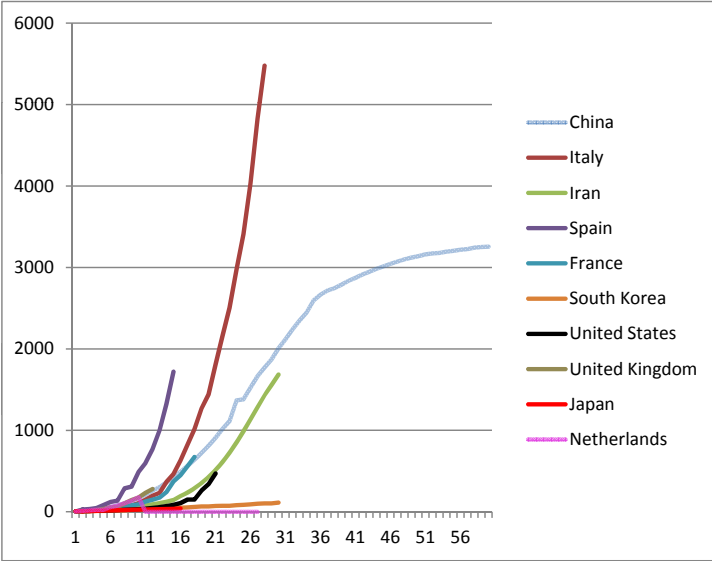

Cumulative number of Deaths since Day1 to Day60

Linear Scale

Logarithm Scale

Logarithm Scale (since Day1 to Day30)

All 10 Countries

Countries with Exceeding 500 Deaths

China and 5 European Countries

China and 4 Un-European Countries