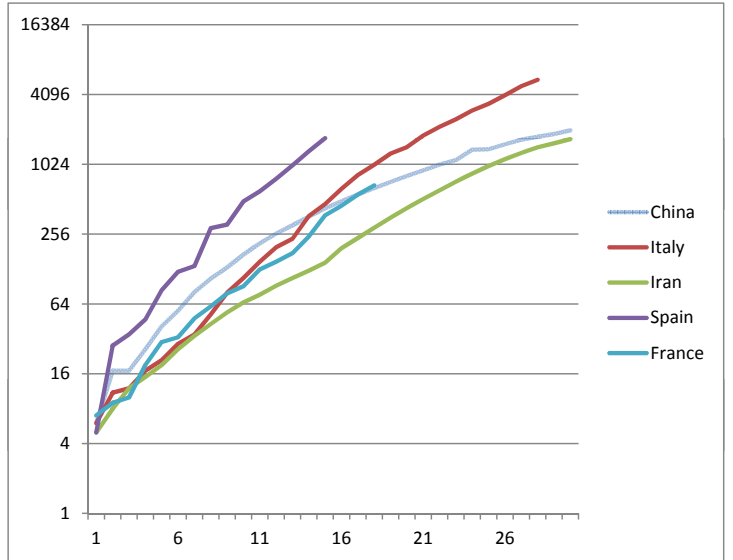

Cumulative number of Deaths since Day1 to Day60

Linear Scale

Logarithm Scale

Logarithm Scale (since Day1 to Day30)

All 10 Countries

Countries with Exceeding 500 Deaths

China and 5 European Countries

China and 4 Un-European Countries