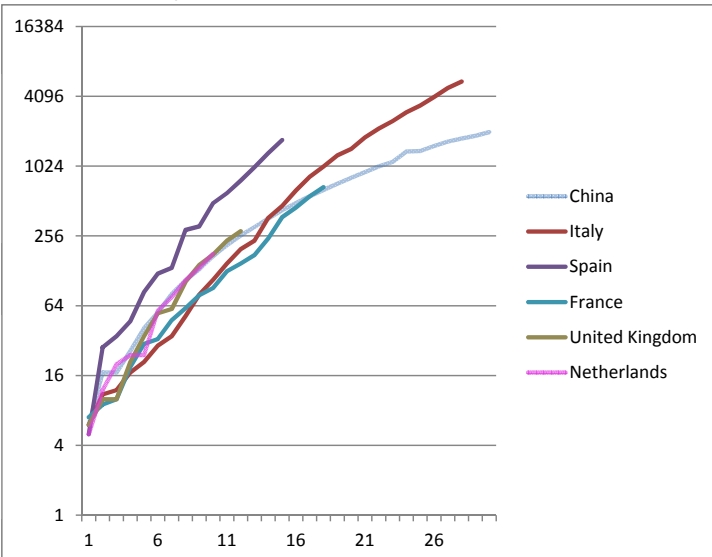

Cumulative number of Deaths since Day1 to Day60

Linear Scale

Logarithm Scale

Logarithm Scale (since Day1 to Day30)

All 10 Countries

Countries with Exceeding 500 Deaths

China and 5 European Countries

China and 4 Un-European Countries