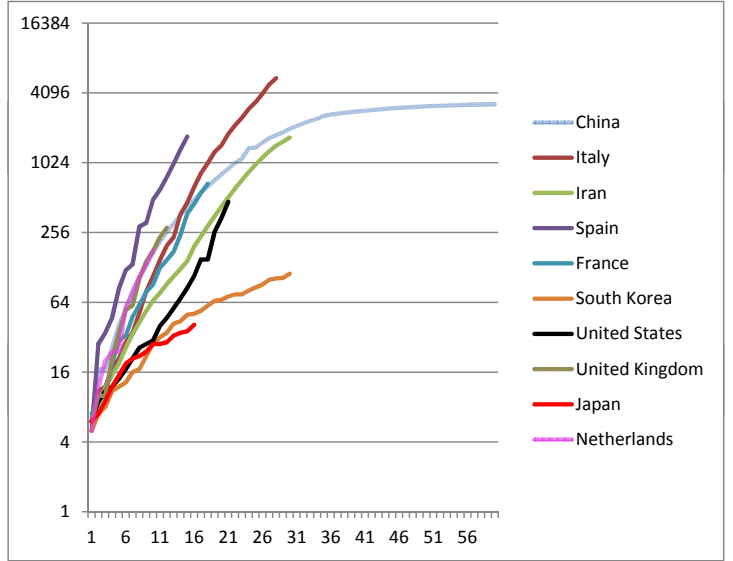

Cumulative number of Deaths since Day1 to Day60

Linear Scale

Logarithm Scale

Logarithm Scale (since Day1 to Day30)

All 10 Countries

Countries with Exceeding 500 Deaths

China and 5 European Countries

China and 4 Un-European Countries