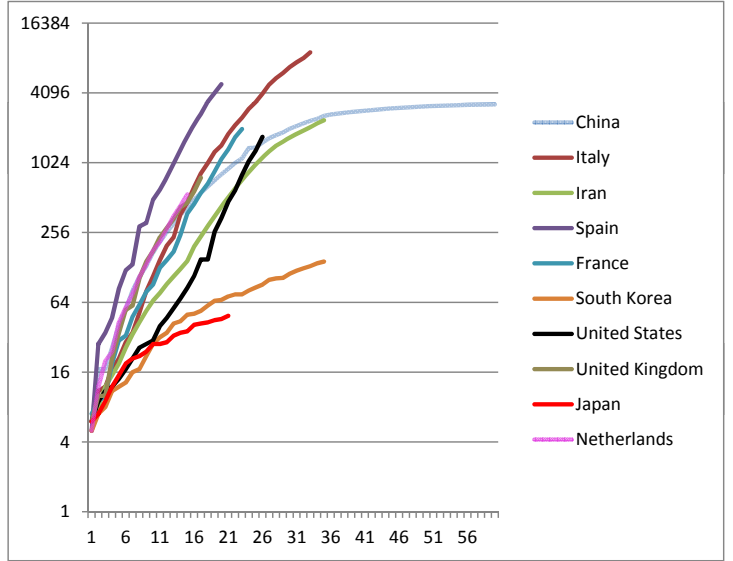

**Cumulative number of Deaths since Day1 to Day60**

**Linear Scale**

**Logarithm Scale**

**Logarithm Scale (since Day1 to Day40)**

**All 10 Countries**

**Countries with Exceeding 1000 Deaths**

**China and 5 European Countries**

**China and 4 Un-European Countries**