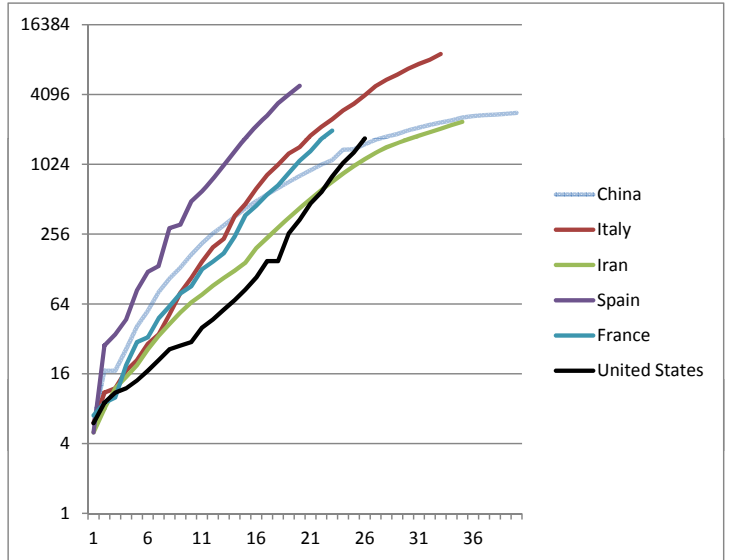

**Cumulative number of Deaths since Day1 to Day60**

**Linear Scale**

**Logarithm Scale**

**Logarithm Scale (since Day1 to Day40)**

**All 10 Countries**

**Countries with Exceeding 1000 Deaths**

**China and 5 European Countries**

**China and 4 Un-European Countries**