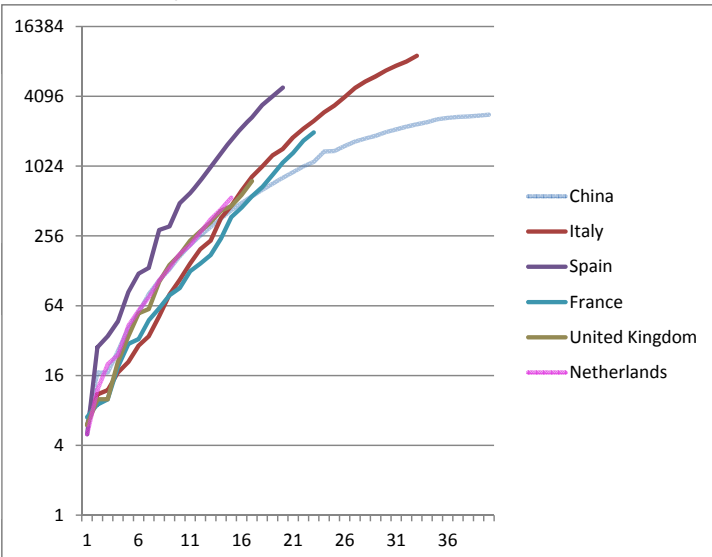

**Cumulative number of Deaths since Day1 to Day60**

**Linear Scale**

**Logarithm Scale**

**Logarithm Scale (since Day1 to Day40)**

**All 10 Countries**

**Countries with Exceeding 1000 Deaths**

**China and 5 European Countries**

**China and 4 Un-European Countries**