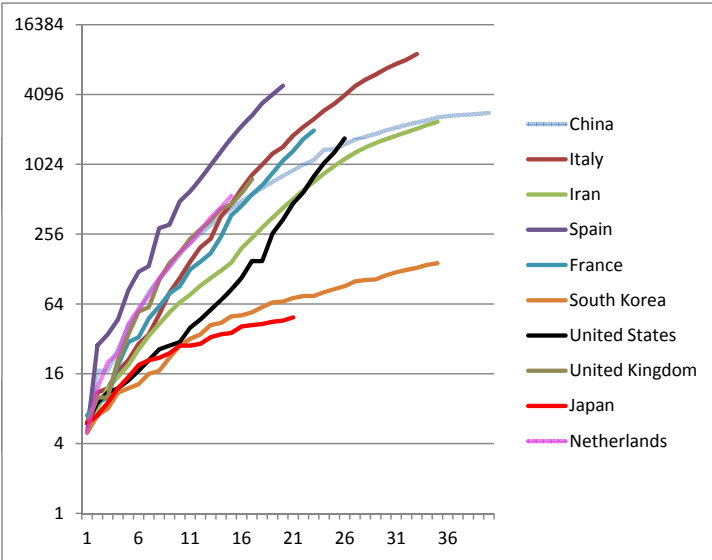

**Cumulative number of Deaths since Day1 to Day60**

**Linear Scale**

**Logarithm Scale**

**Logarithm Scale (since Day1 to Day40)**

**All 10 Countries**

**Countries with Exceeding 1000 Deaths**

**China and 5 European Countries**

**China and 4 Un-European Countries**