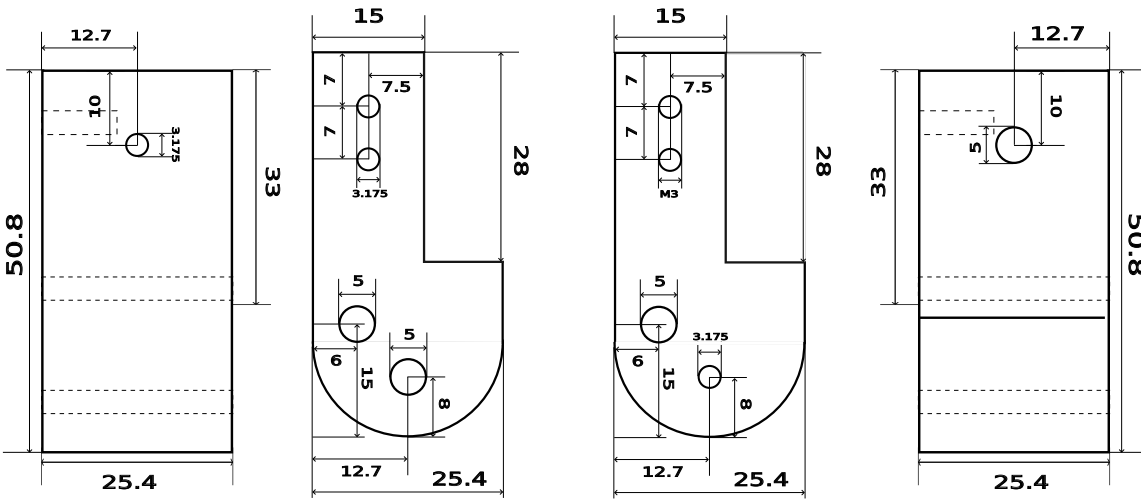

Fence - lock mechanism

Scale - 1:1

Right view

Handle

Side View

Top view

Bottom view

Top

Bottom

Top

Bottom

Top/Bottom View

Rod attachment

Side view

Left view

End view