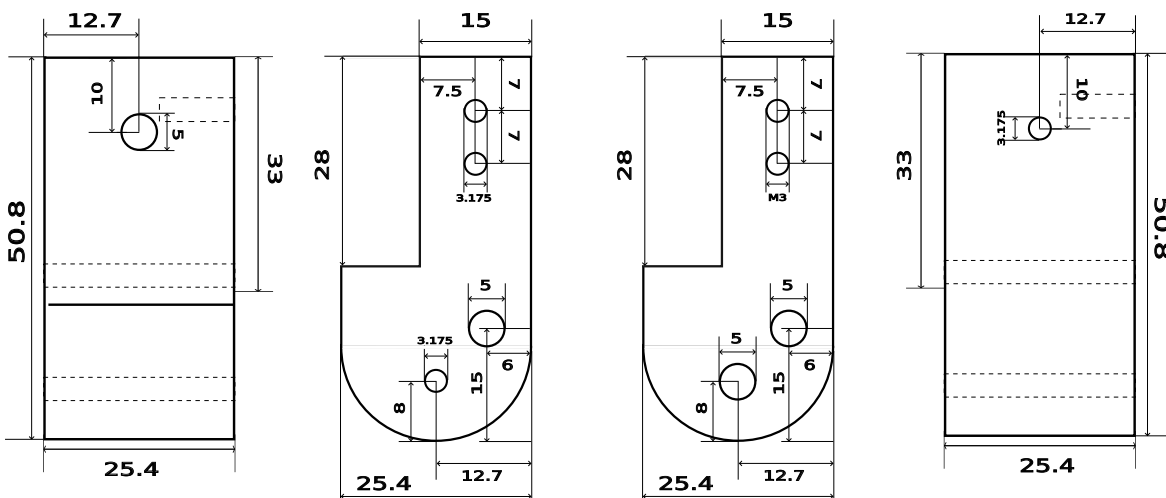

Fence - lock mechanism

Scale - 1:1

Right view

Handle

Side View

Top view

Bottom view

Top

Bottom

Top

Bottom

Top/Bottom View

Rod attachment

Side view

Left view

End view