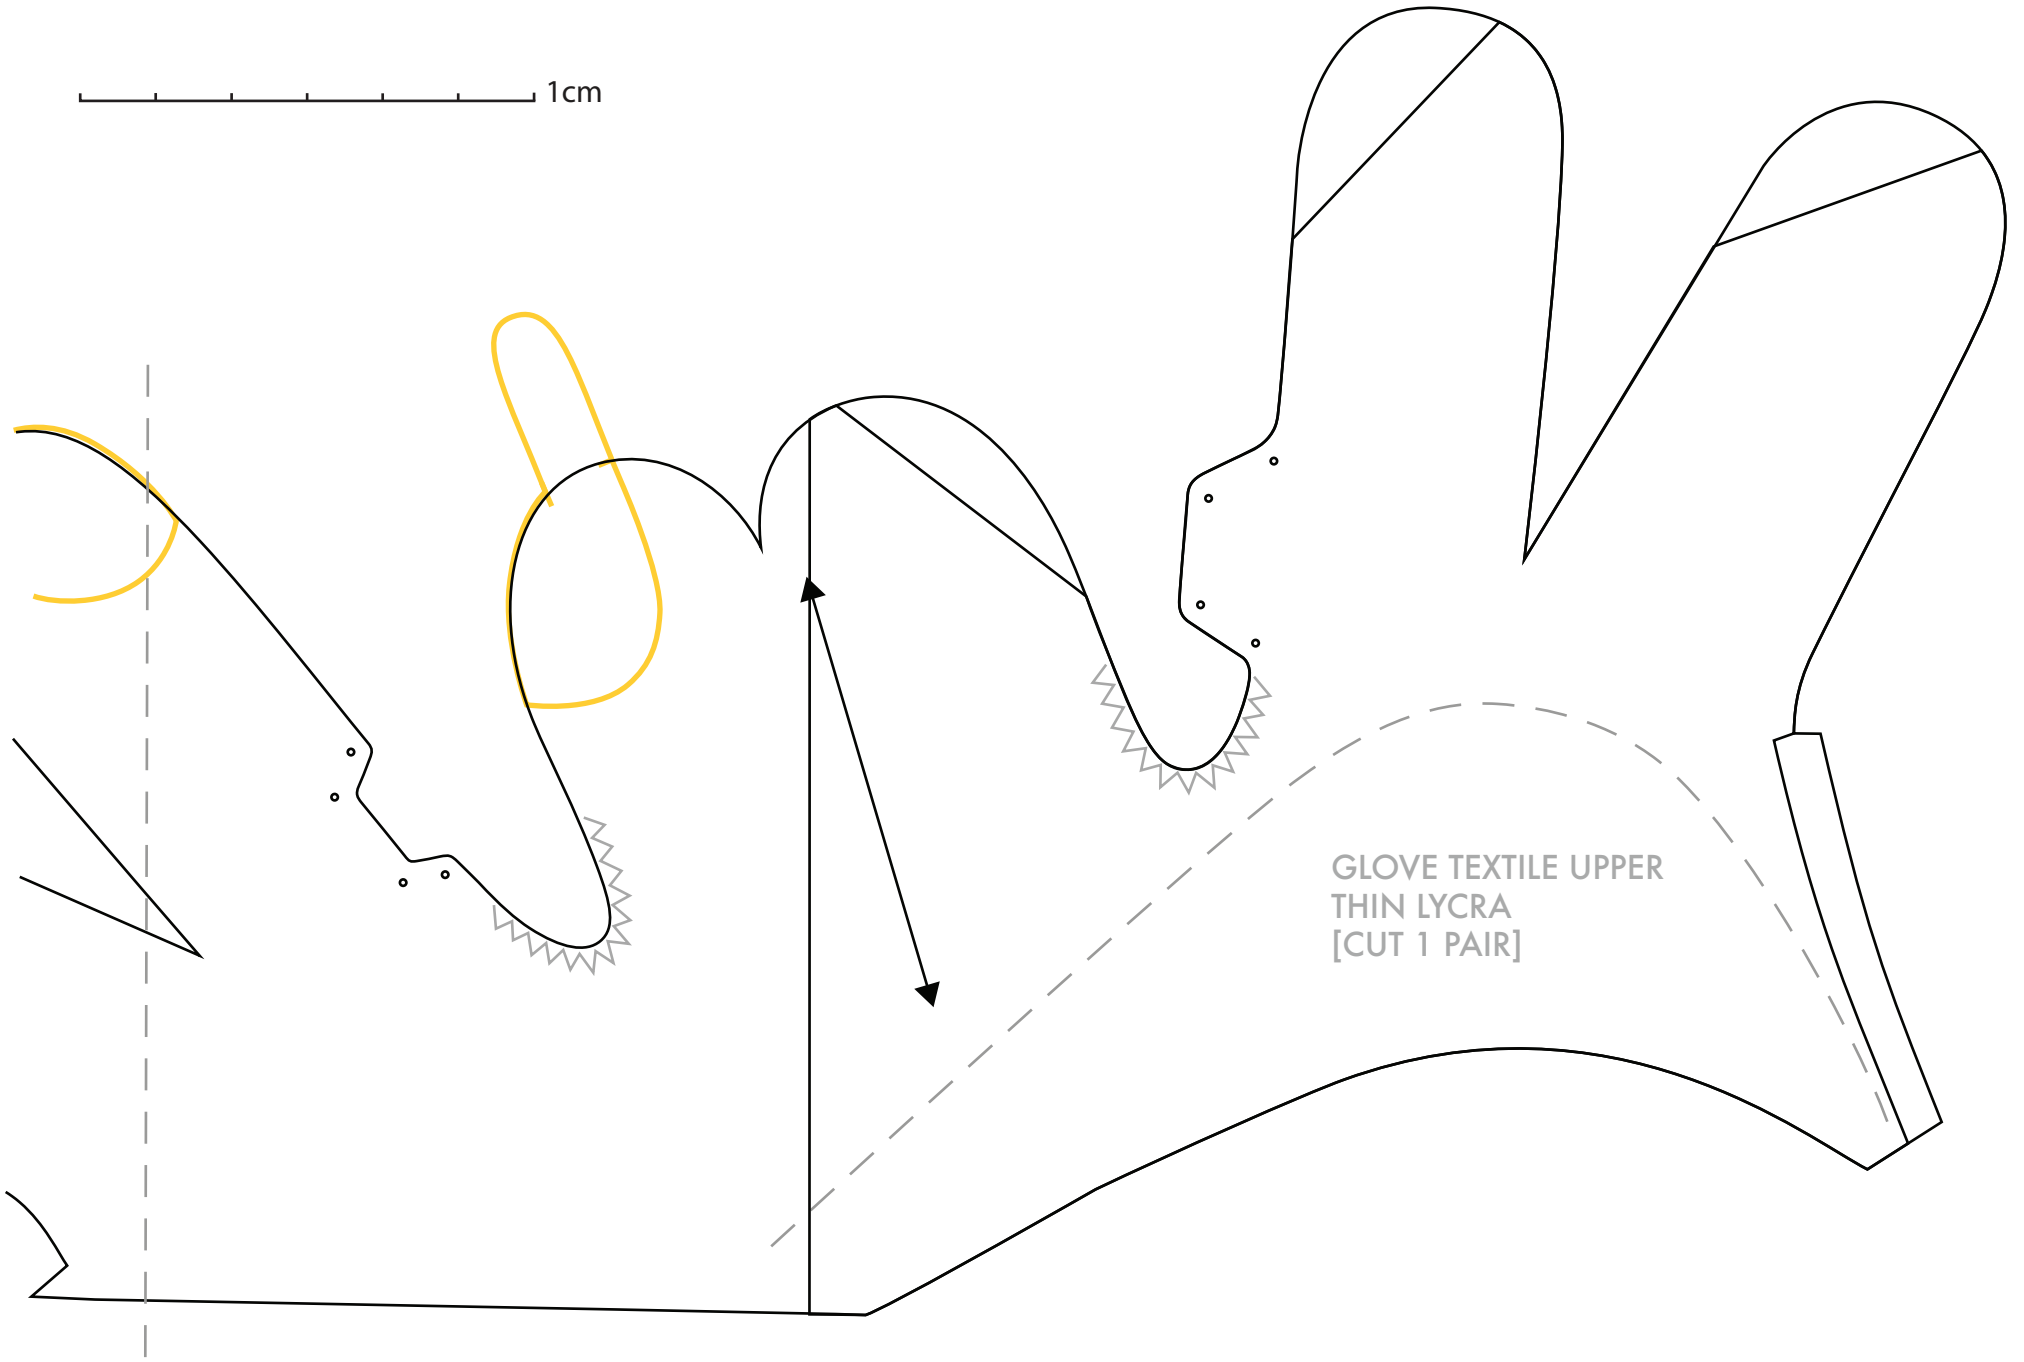

CUFF  
NEOPRENE [YULEX FOAM]  
[CUT 1 PAIR]

PINCH FINGERTIPS  
CONDUCTIVE FABRIC  
BACKED WITH BEMIS  
[CUT 1 PAIR EACH]

1cm

GLOVE TEXTILE UNDER  
THIN LYCRA  
[CUT 1 PAIR]

1cm

1cm

GLOVE TEXTILE UPPER  
THIN LYCRA  
[CUT 1 PAIR]