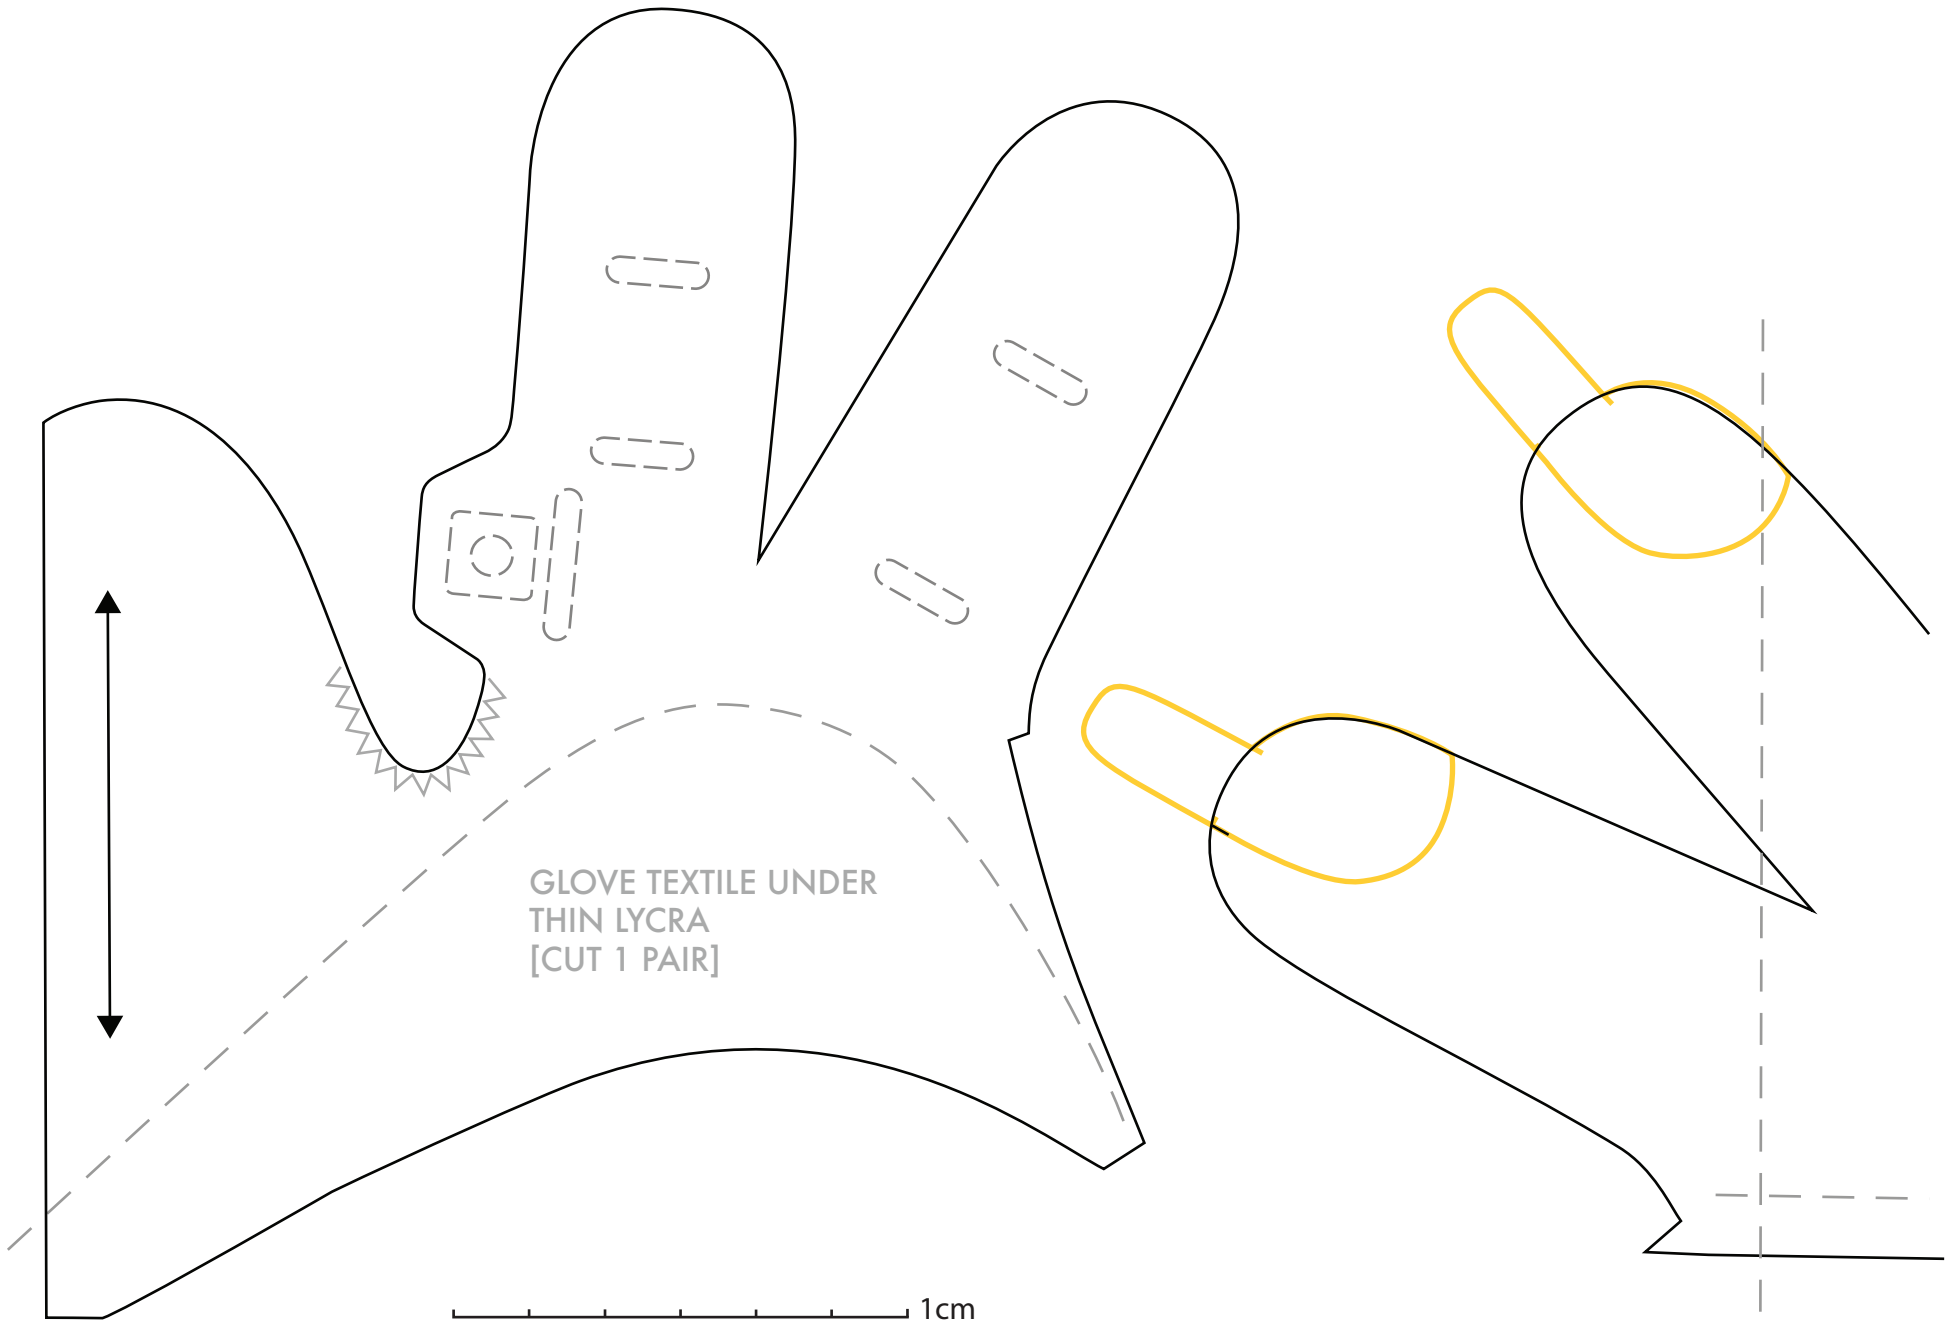

CUFF  
NEOPRENE [YULEX FOAM]  
[CUT 1 PAIR]

PINCH FINGERTIPS  
CONDUCTIVE FABRIC  
BACKED WITH BEMIS  
[CUT 1 PAIR EACH]

1cm

GLOVE TEXTILE UNDER  
THIN LYCRA  
[CUT 1 PAIR]

1cm

1cm

GLOVE TEXTILE UPPER  
THIN LYCRA  
[CUT 1 PAIR]