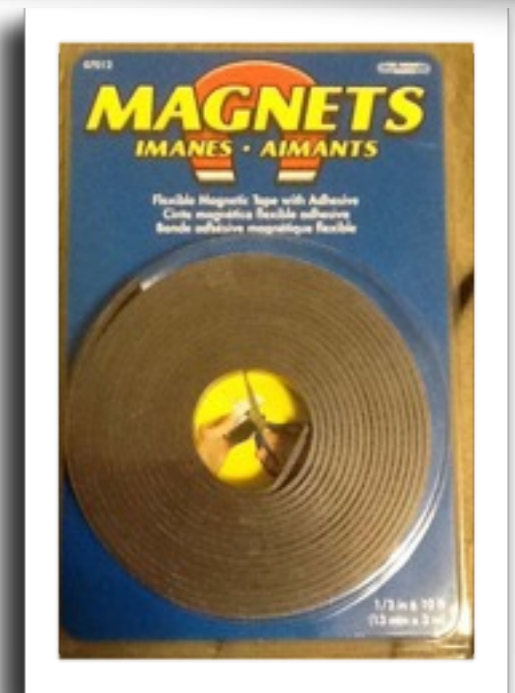

Materials I Used...

- magnetic music stand
- magnets (adhesive)
- plywood
  (24' x 12", from MacBeath Lumber in SF)
- laser cutter (at Techshop SF)
- Illustrator CS3 (Mac)