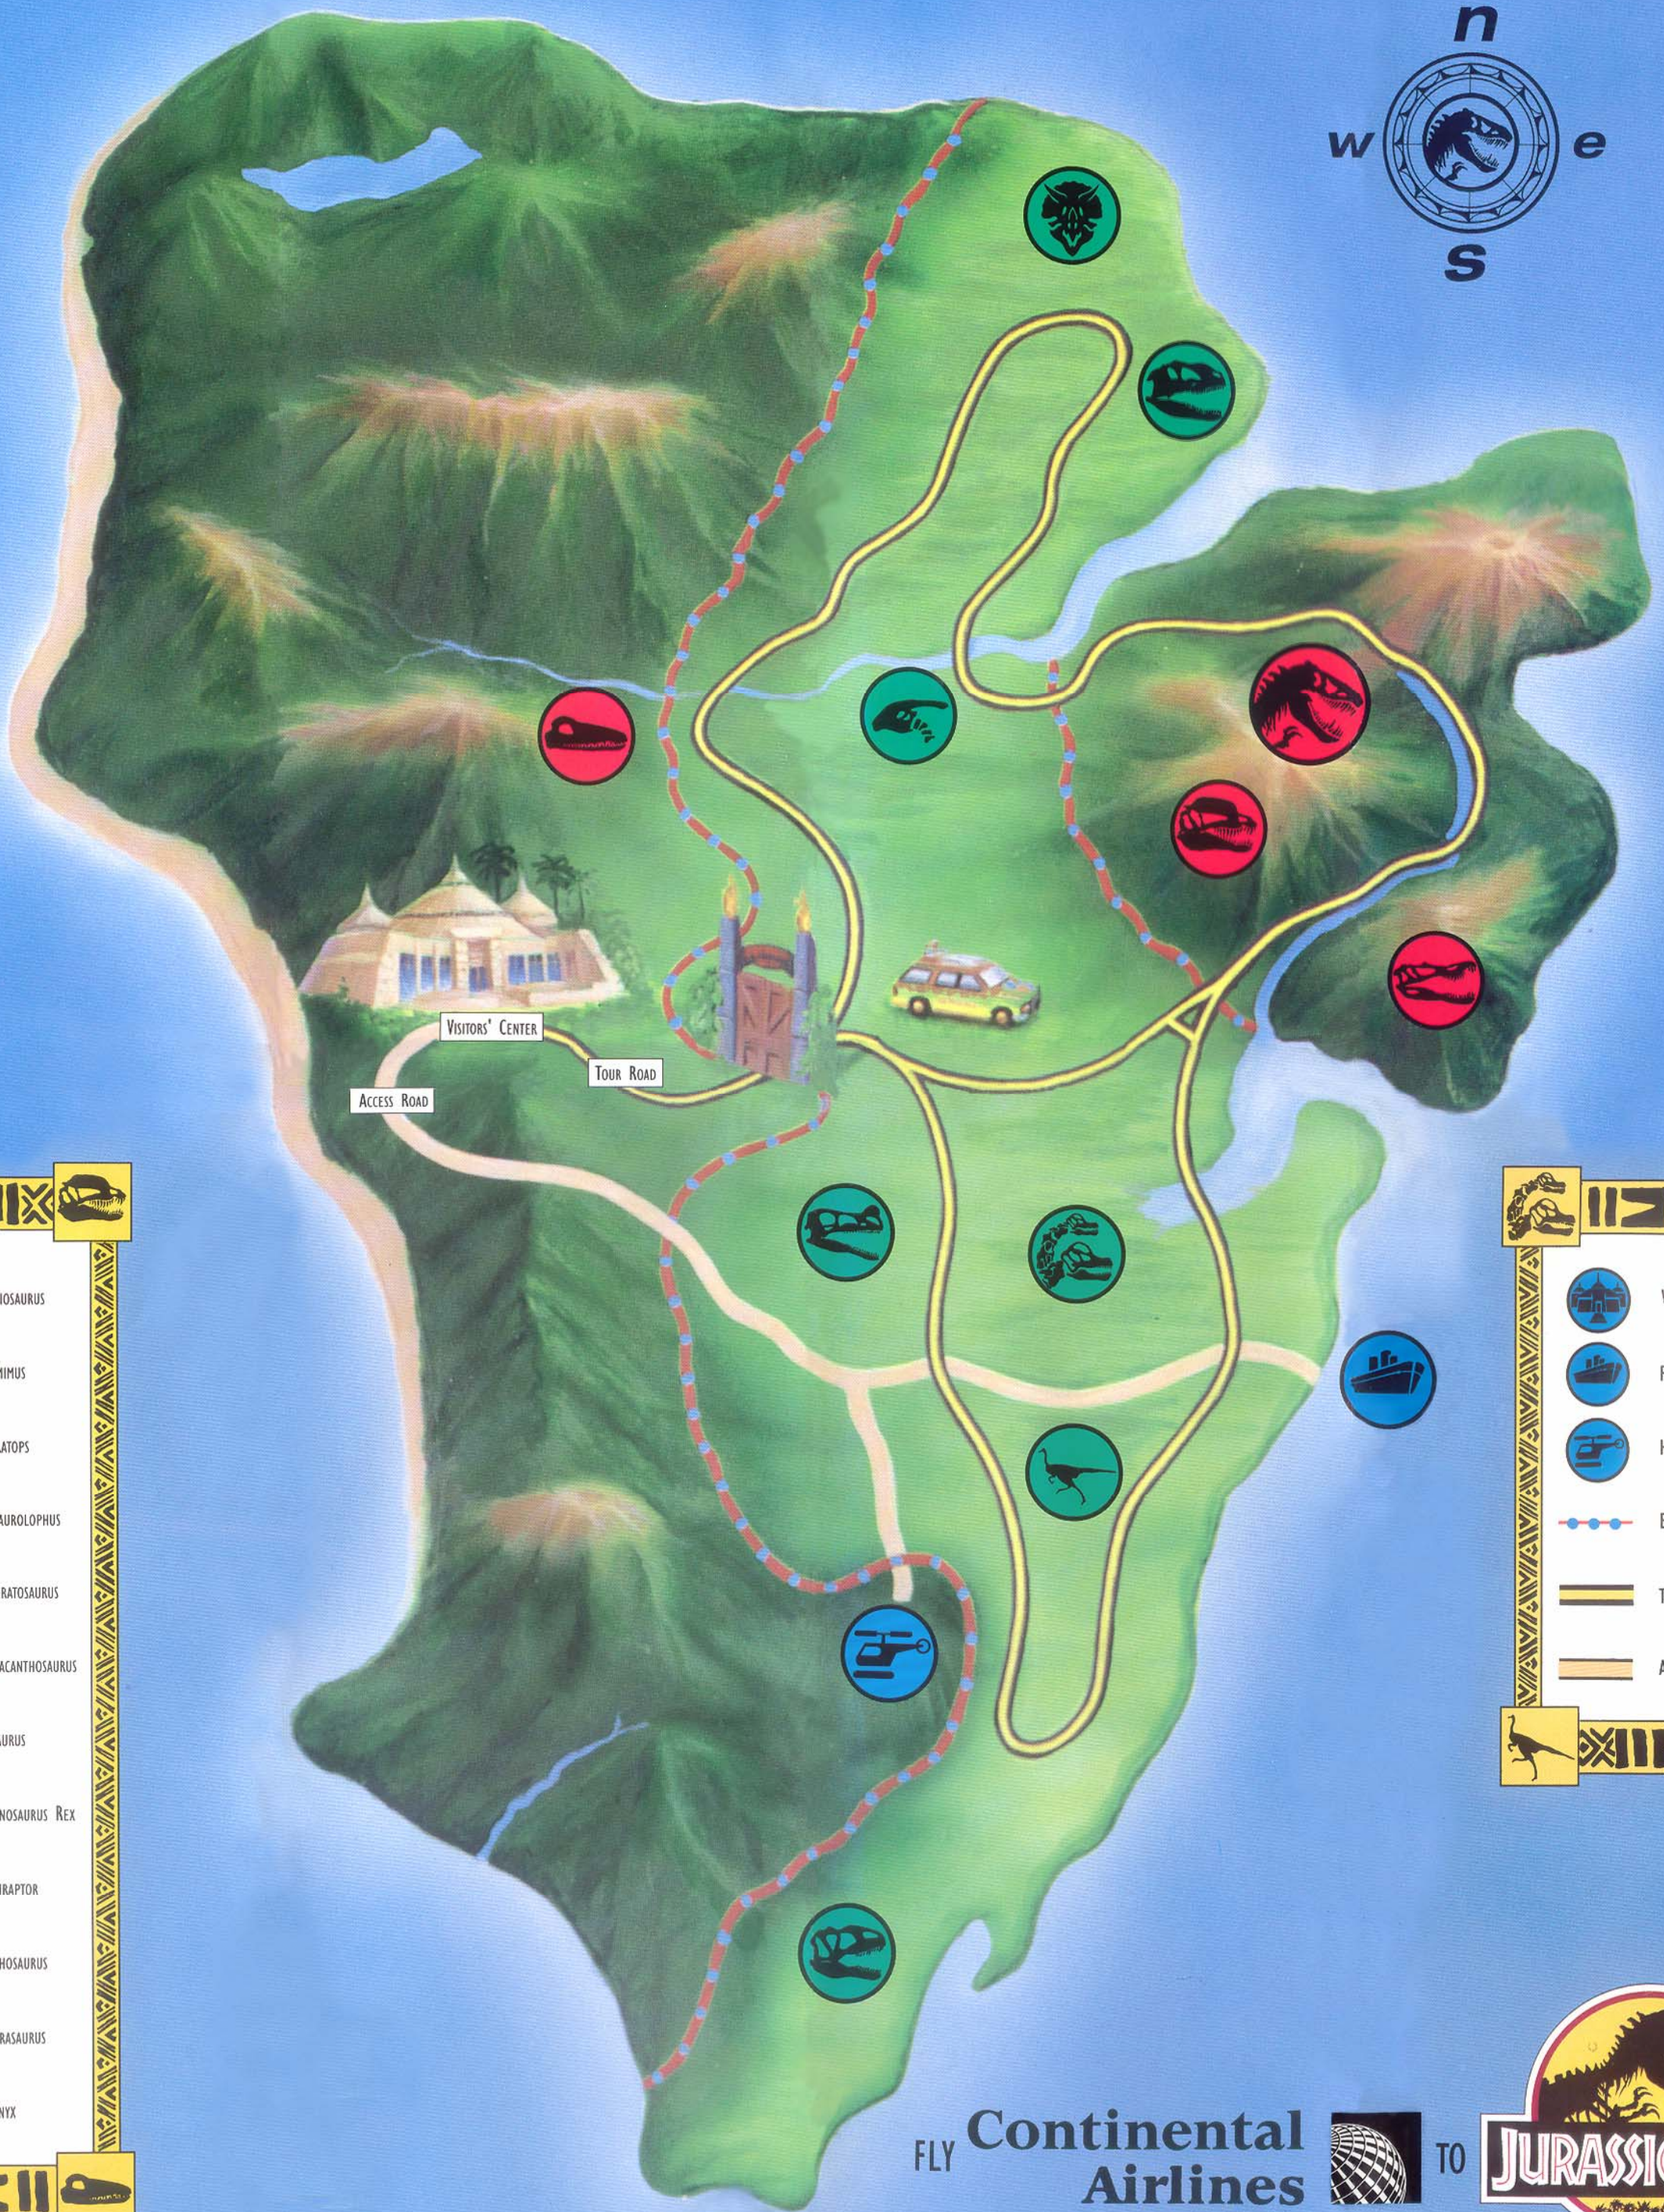

Catch the True Colors of

on Kodak Gold Plus film.

No print film gives you truer, more accurate color than Kodak Gold Plus film, now with richer saturation for even more color.

And you can get it without leaving this park.

予約：ジュエラルパークの入場にはすべて予約が必要です。

- | | |
|--|--------------------|
| | |
| | BRACHIOSAURUS |
| | GALLIMIMUS |
| | TRICERATOPS |
| | PARASAUROLOPHUS |
| | PROCERATOSAURUS |
| | METRIACANTHOSAURUS |
| | SEGISAURUS |
| | TYRANNOSAURUS REX |
| | VELOCIRAPTOR |
| | DILOPHOSAURUS |
| | HERRERASAURUS |
| | BARYONYX |
| | |

- | | |
|--|------------------|
| | |
| | VISITORS' CENTER |
| | PORT |
| | HELIPORT |
| | ELECTRIC FENCE |
| | TOUR ROAD |
| | ACCESS ROAD |
| | |

FLY Continental Airlines

TO